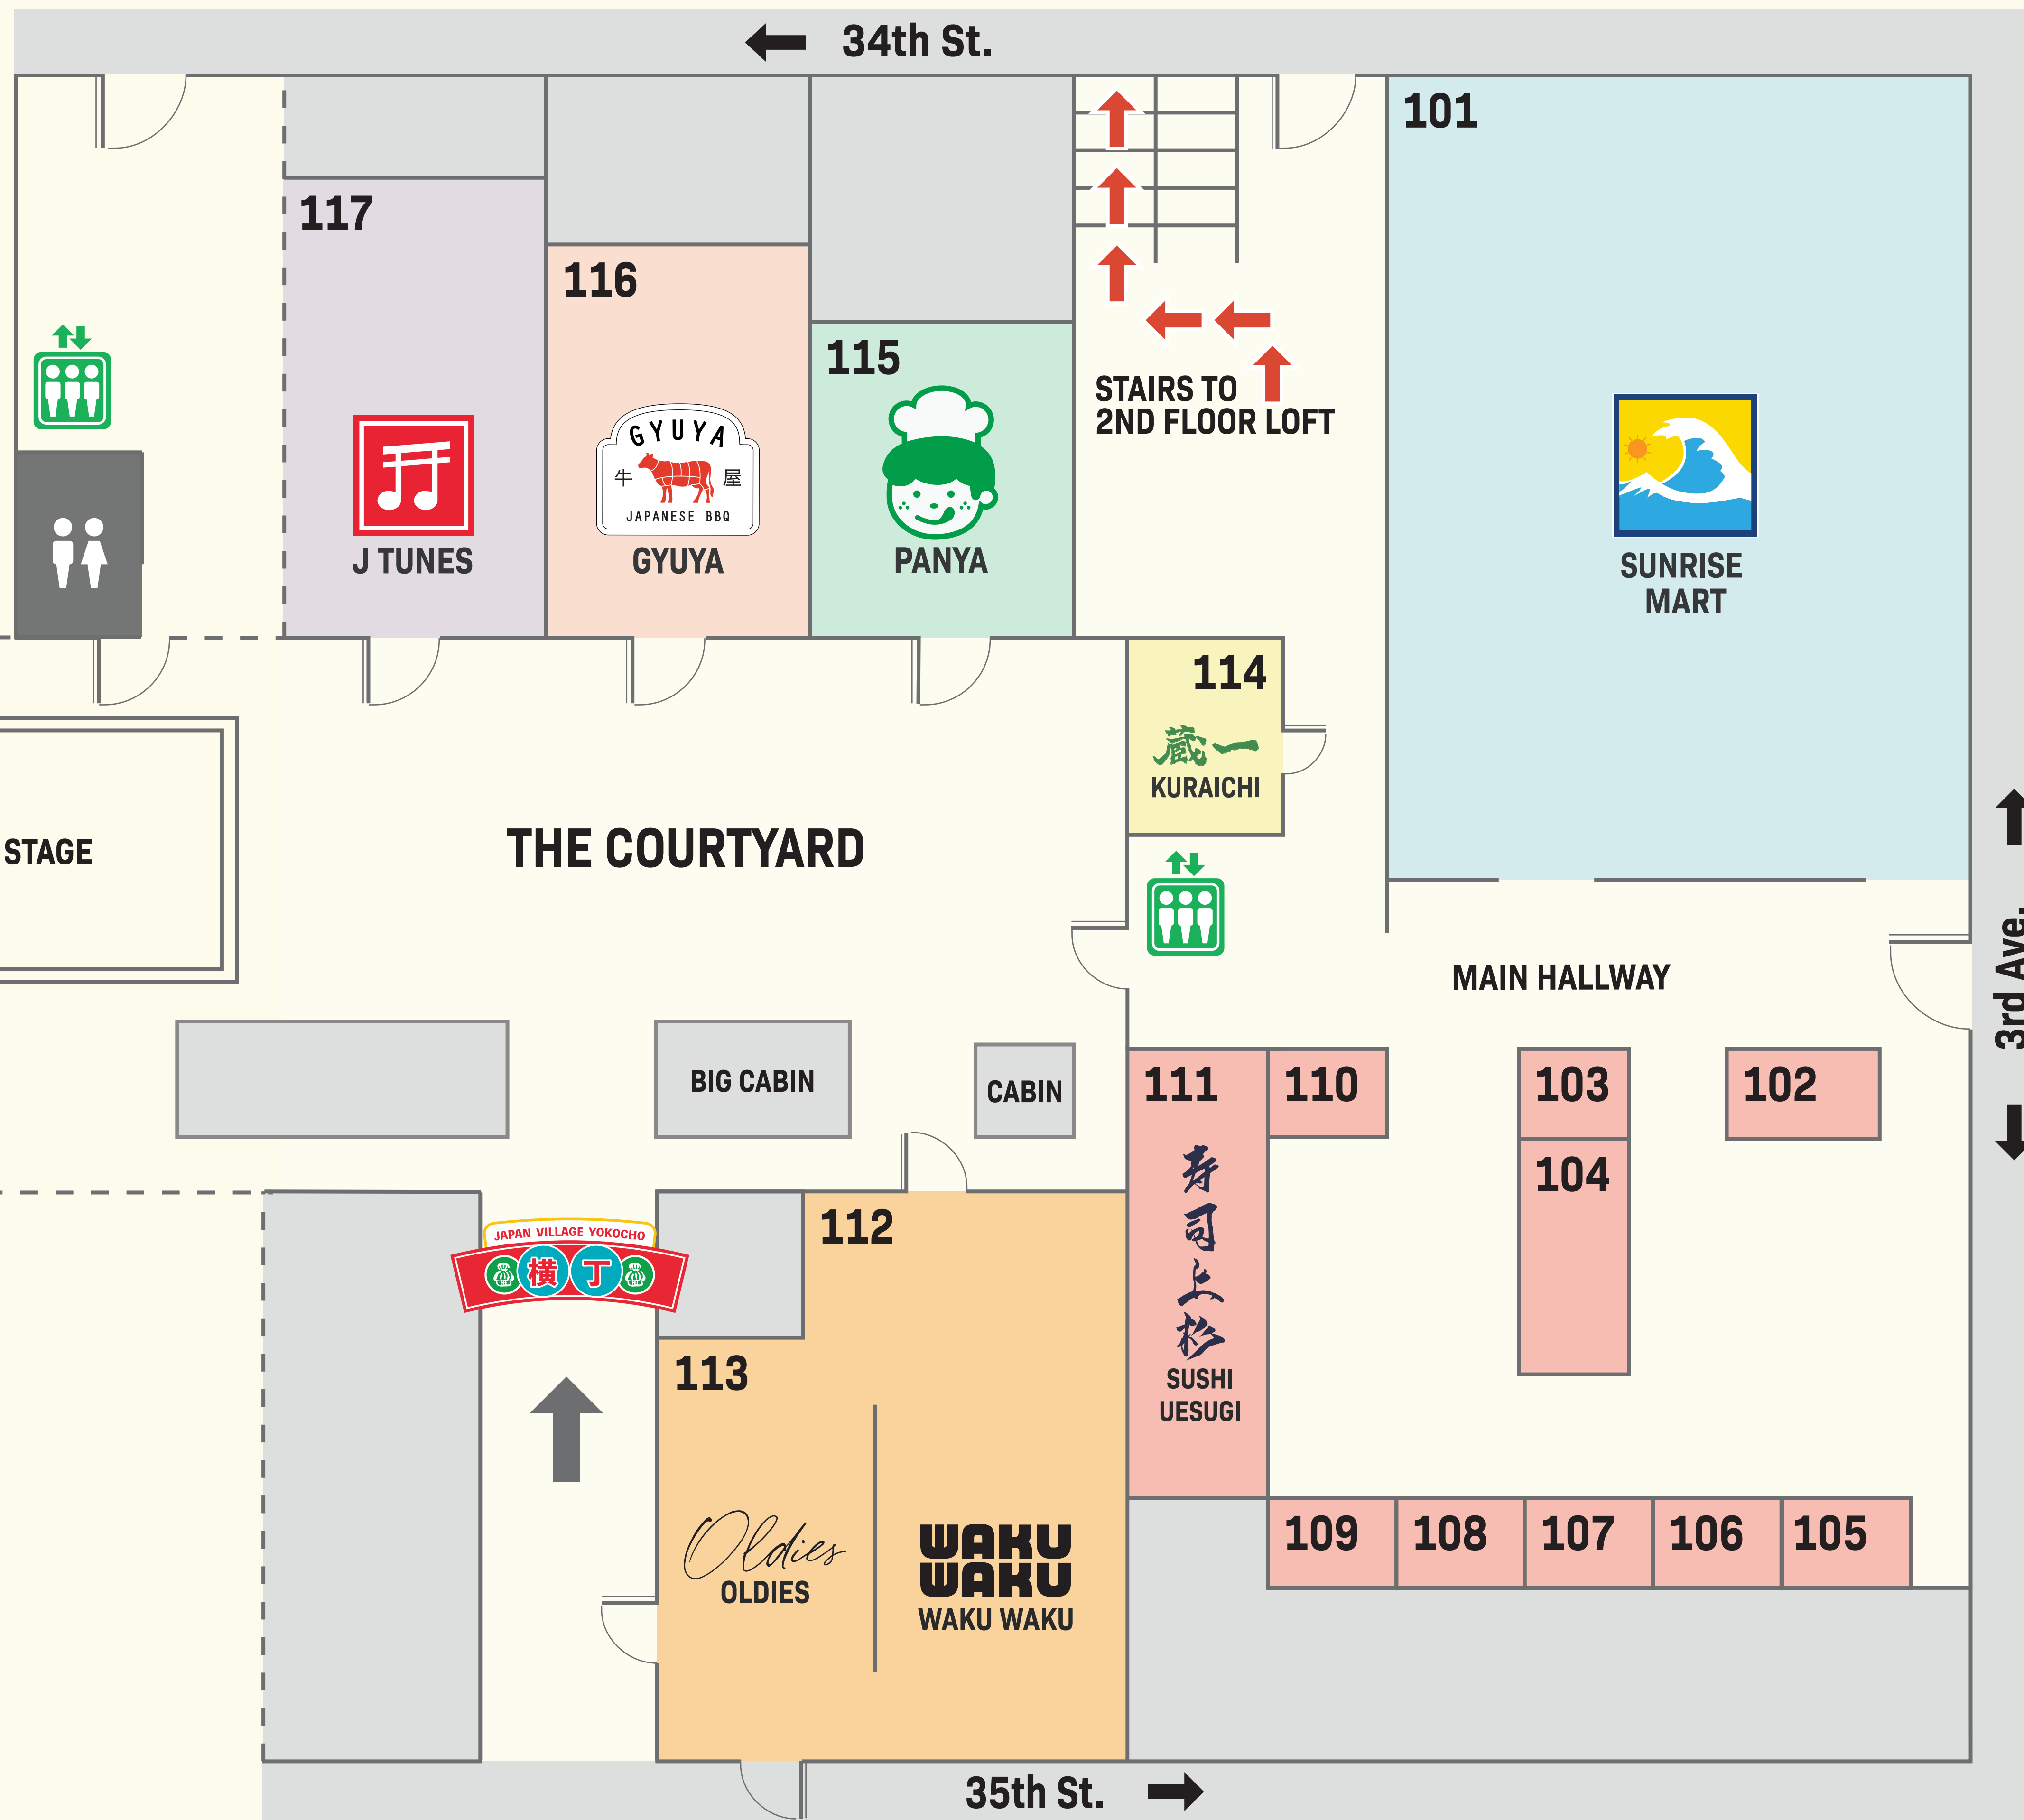

JAPAN VILLAGE MAP

BUILDING 3&4

FLOOR

1	2
---	---

SUNRISE MART
101
Japanese Grocery Store

YAMADA
102
Japanese Desserts

OBENTOYASAN
103
Japanese Riceballs

SAKE'S BAR
104
Japanese Sake Bar

SETAGAYA
105
Ramen Stall

GOHEI
106
Udon & Soba

SHOKUSAIDO
107
Japanese Skewers

MORIYA
108
Japanese Bowls & Curry

UMAMI HOUSE
109
Japanese Comfort Food

HACHI
110
Japanese Street Food

SUSHI UESUGI
111
Sushi Restaurant

WAKUWAKU
112
Izakaya Restaurant

OLDIES
113
Japanese Bar

KURAICHI
114
Japanese Liquor Store

PANYA
115
Japanese Bakery

GYUYA
116
Japanese BBQ Restaurant

JTUNES
117
Japanese Karaoke Bar

ご来店ありがとうございます!

JAPAN VILLAGE “THE LOFT” MAP

BUILDING 3&4

FLOOR

1

2

CHASHITSU

201

Japanese Tea Room

LIVE BAIT