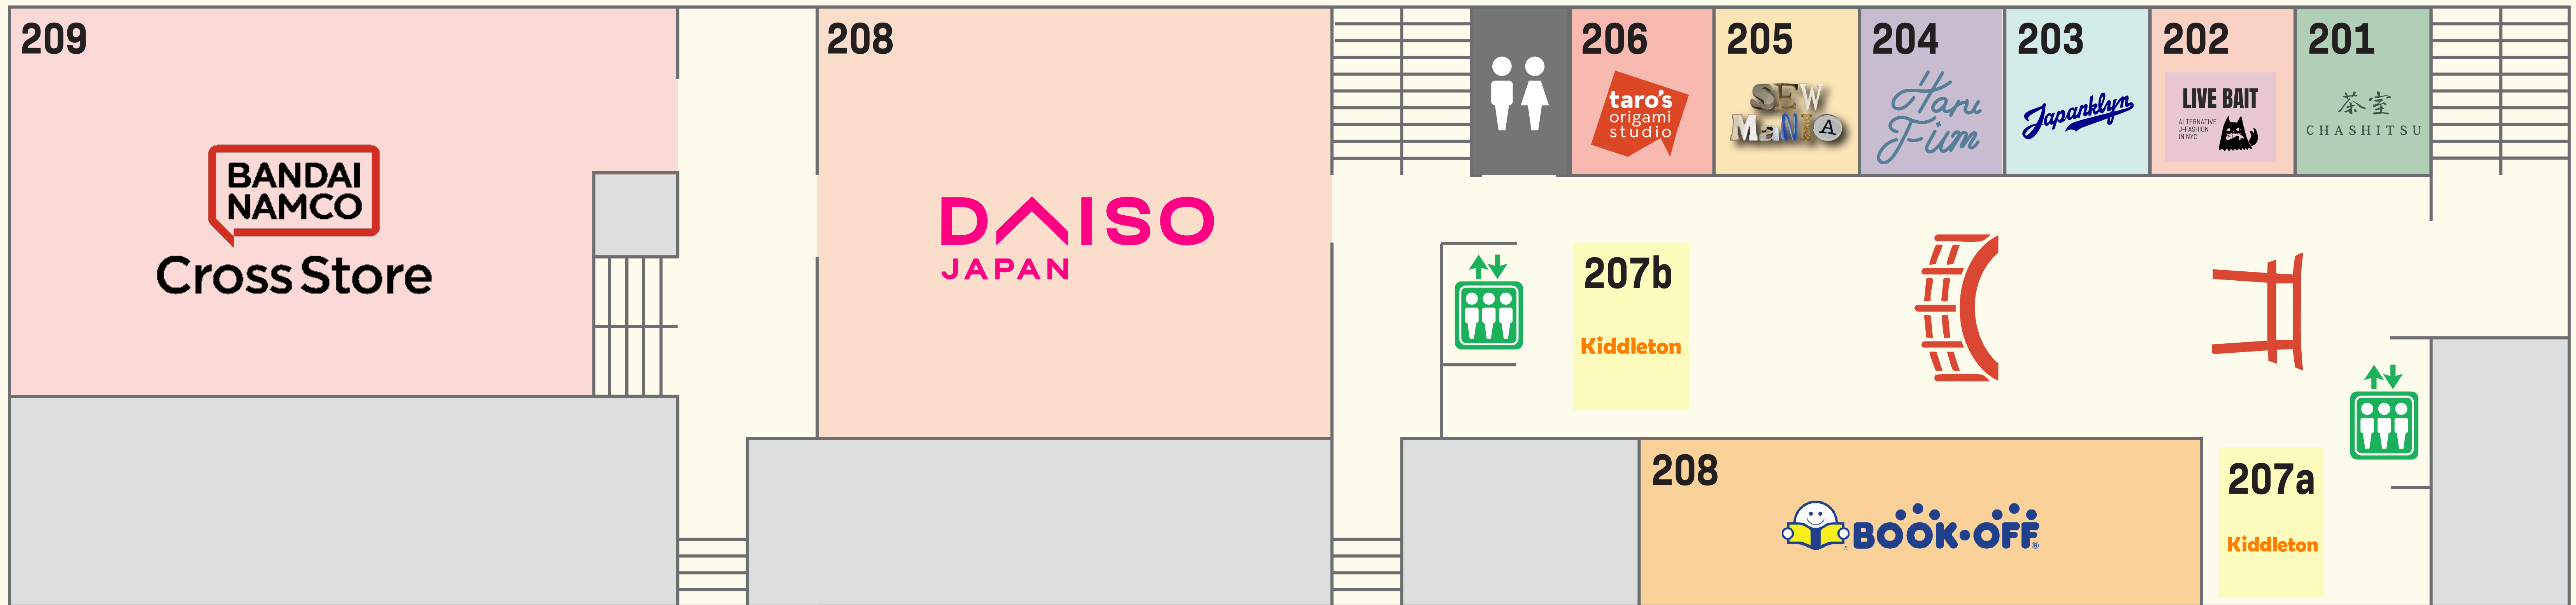

JAPAN VILLAGE “THE LOFT” MAP

BUILDING 3&4

FLOOR

1

2

CHASHITSU

201

Japanese Tea Room

LIVE BAIT

202

Secondhand J-Fashion

JAPANKLYN

203

Japanese Streetwear & Lifestyle

HARU FILM

204

Photobooth

TARO'S ORIGAMI

205

Japanese Origami Studio

BOOKOFF

206

Japanese Secondhand Collectibles

KIDDLETON

207 a/b

Claw Machine Arcade

DAISO

208

Japanese Dollar Store

BANDAI NAMCO

209

Japanese Anime, Games & Entertainment

ご来店ありがとうございます!