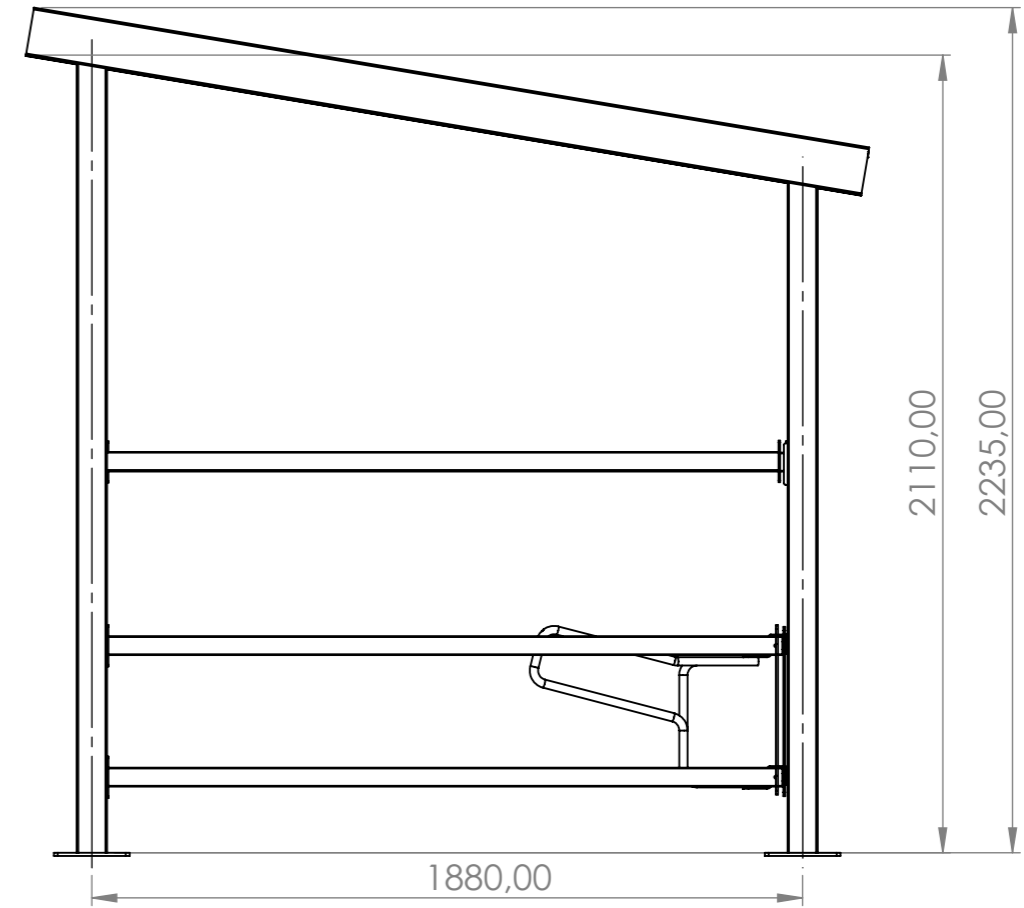

# COVER väderskydd cykel 6pl cc500

This document is ARENA Cykelparkering AB property and shall not without our permission be altered, copied, used for manufacturing or communicated to any other person or company.				251014 Date	Sign ARE	<b>COVER VÄDERSKYDD</b>	<b>CC3000MM 6pl cc500mm</b>	<b>A</b>
				Scale 1:20	ARENA Cykelparkering AB Vattugatan 7 111 52 Stockholm Info@arenacykelparkering.se			
Ver.	Description	Date	Sign					