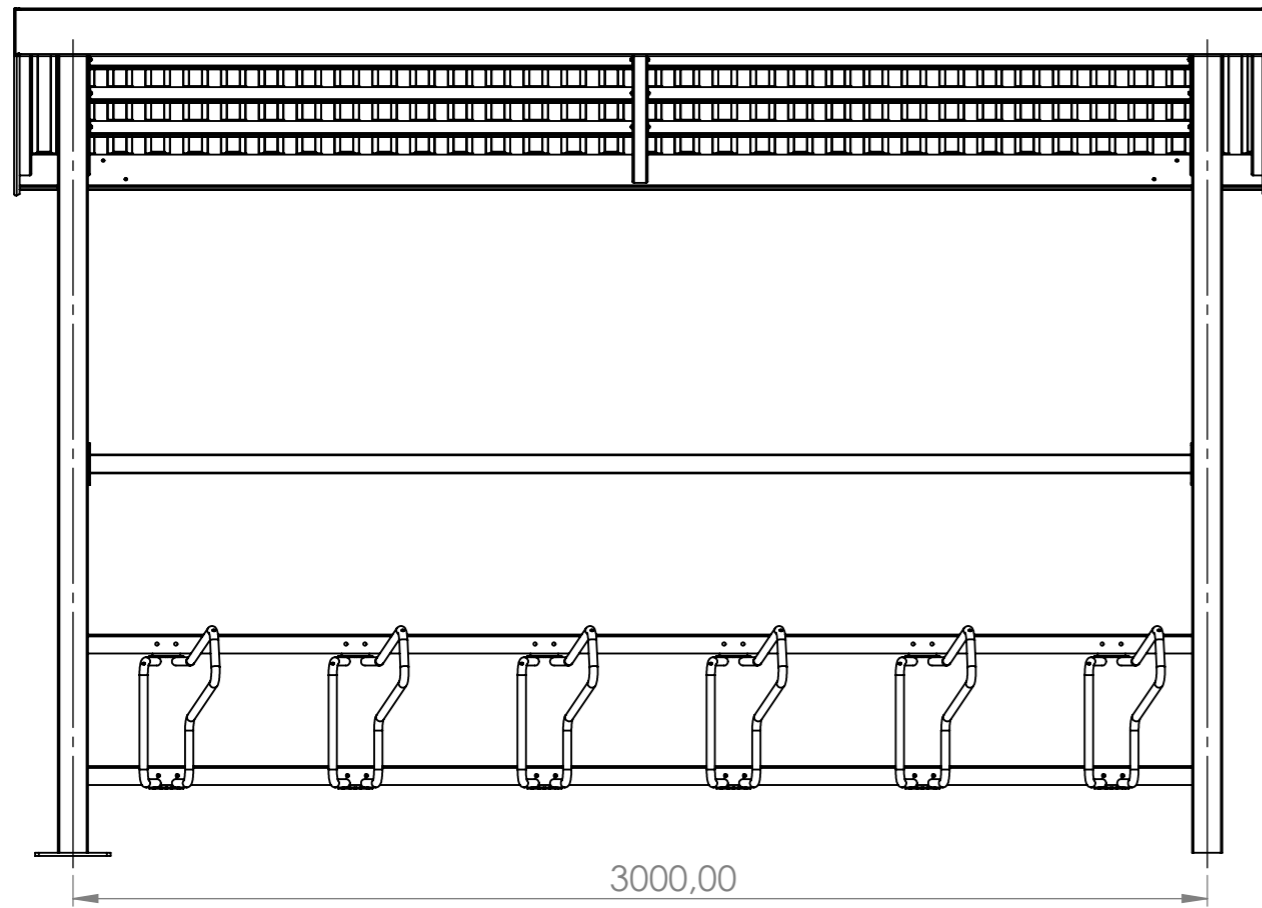

# COVER väderskydd cykel 6pl cc500

This document is ARENA Cykelparkering AB property and shall not without our permission be altered, copied, used for manufacturing or communicated to any other person or company.				251014 Date	Sign ARE	<b>COVER VÄDERSKYDD</b>	<b>CC3000MM 6pl cc500mm</b>	<b>A</b>
				Scale 1:20	ARENA Cykelparkering AB Vattugatan 7 111 52 Stockholm Info@arenacykelparkering.se			
Ver.	Description	Date	Sign					