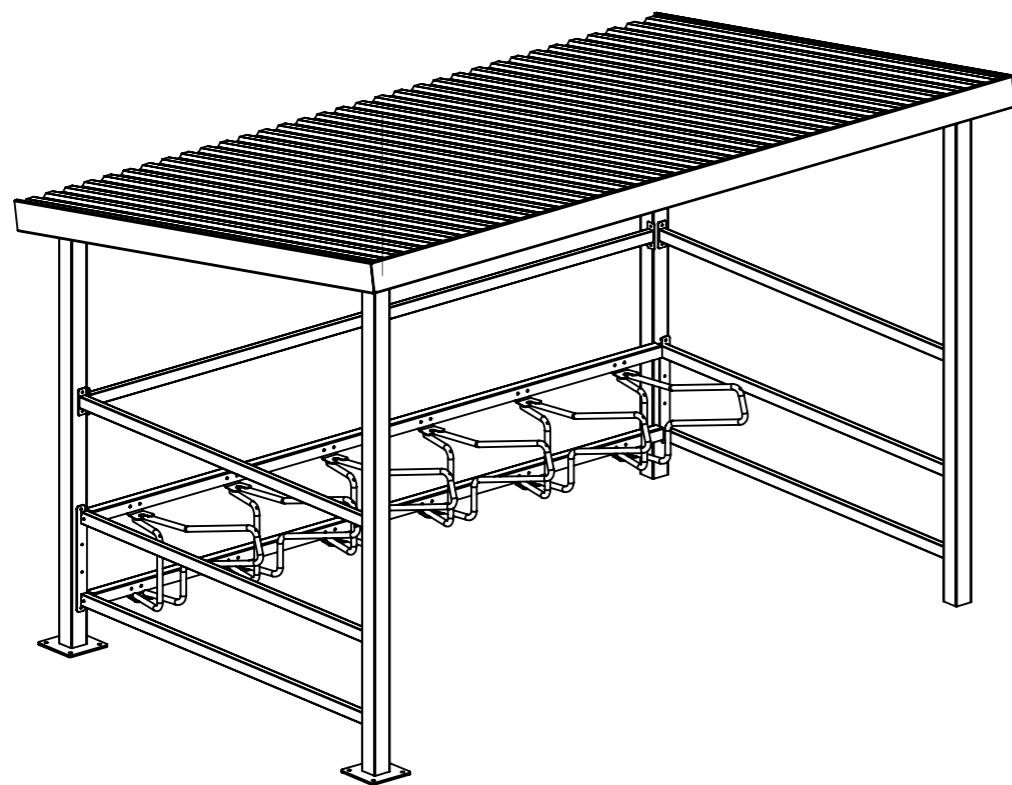

# COVER väderskydd cykel 6pl cc500

This document is ARENA Cykelparkering AB property and shall not without our permission be altered, copied, used for manufacturing or communicated to any other person or company.				251014 Date	Sign ARE	<b>COVER VÄDERSKYDD</b>	<b>CC3000MM 6pl cc500mm</b>	<b>A</b>
				Scale 1:20	ARENA Cykelparkering AB Vattugatan 7 111 52 Stockholm Info@arenacykelparkering.se			
Ver.	Description	Date	Sign					