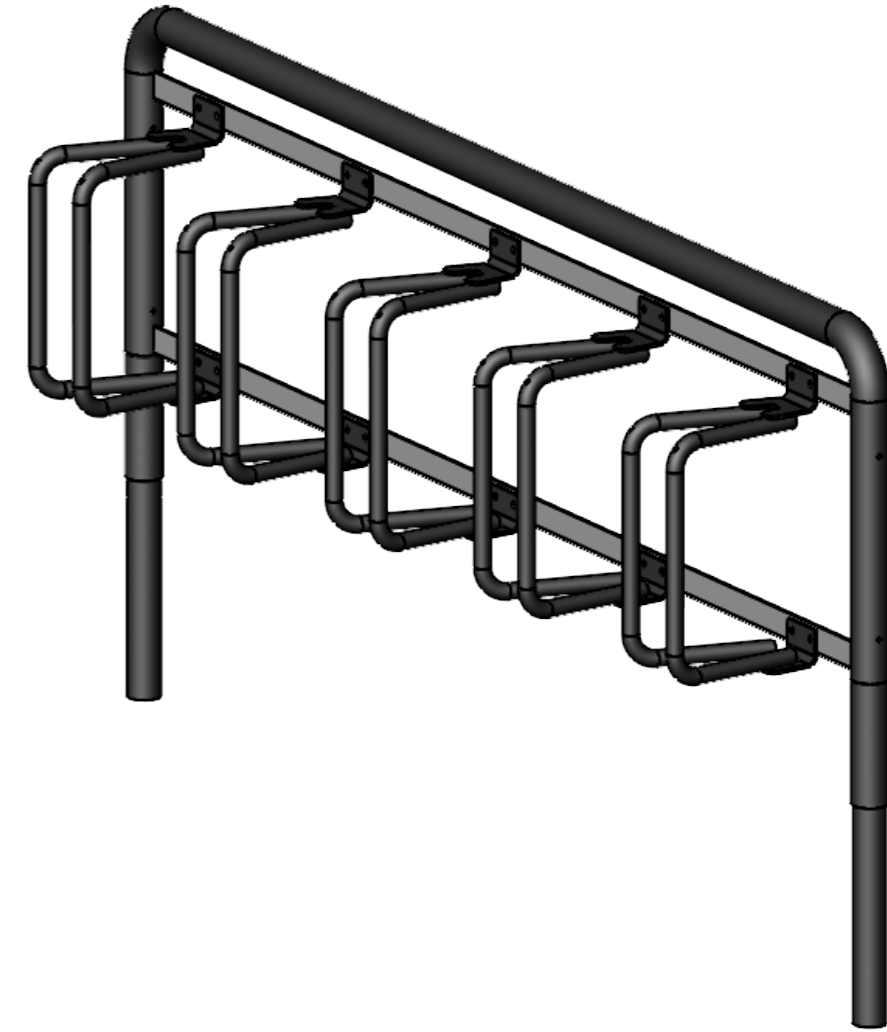

FLEX basic 2.0m cc mått 400-500mm

This document is ARENA Cykelparkering AB property and shall not without our permission be altered, copied, used for manufacturing or communicated to any other person or company.				250604 Date	Sign ARE	FLEX basic	
				Scale 1:10	ARENA Cykelparkering AB Vattugatan 7 111 52 Stockholm Info@arenacykelparkering.se		2.0m med mått 400-500cc
Ver.	Description	Date	Sign				A