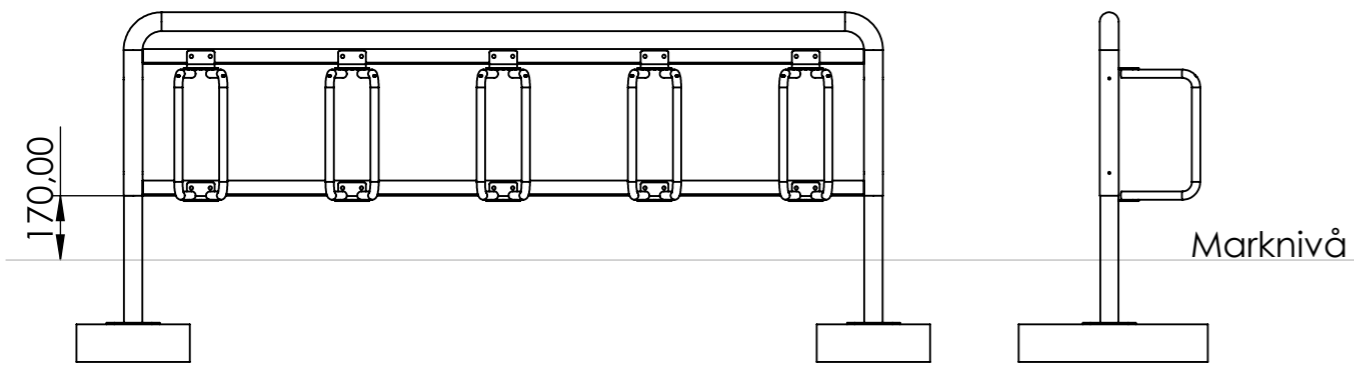

FLEX basic 2.0m cc mått 400-500mm

This document is ARENA Cykelparkering AB property and shall not without our permission be altered, copied, used for manufacturing or communicated to any other person or company.				250604 Date	Sign ARE	FLEX basic	
				Scale 1:10	ARENA Cykelparkering AB Vattugatan 7 111 52 Stockholm Info@arenacykelparkering.se		2.0m med mått 400-500cc
Ver.	Description	Date	Sign				A