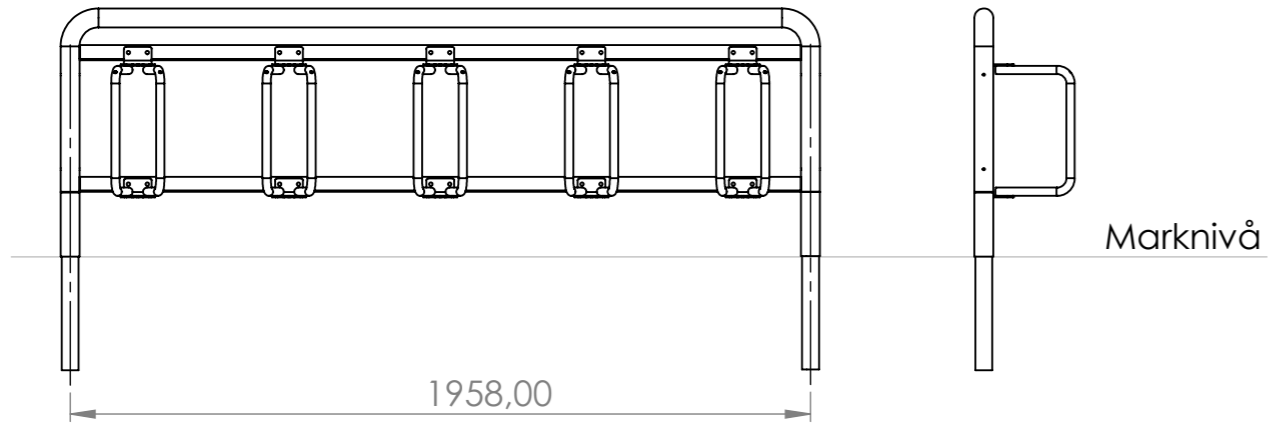

FLEX basic 2.0m cc mått 400-500mm

This document is ARENA Cykelparkering AB property and shall not without our permission be altered, copied, used for manufacturing or communicated to any other person or company.				250604 Date	Sign ARE	FLEX basic	
				Scale 1:10	ARENA Cykelparkering AB Vattugatan 7 111 52 Stockholm Info@arenacykelparkering.se		2.0m med mått 400-500cc
Ver.	Description	Date	Sign				A