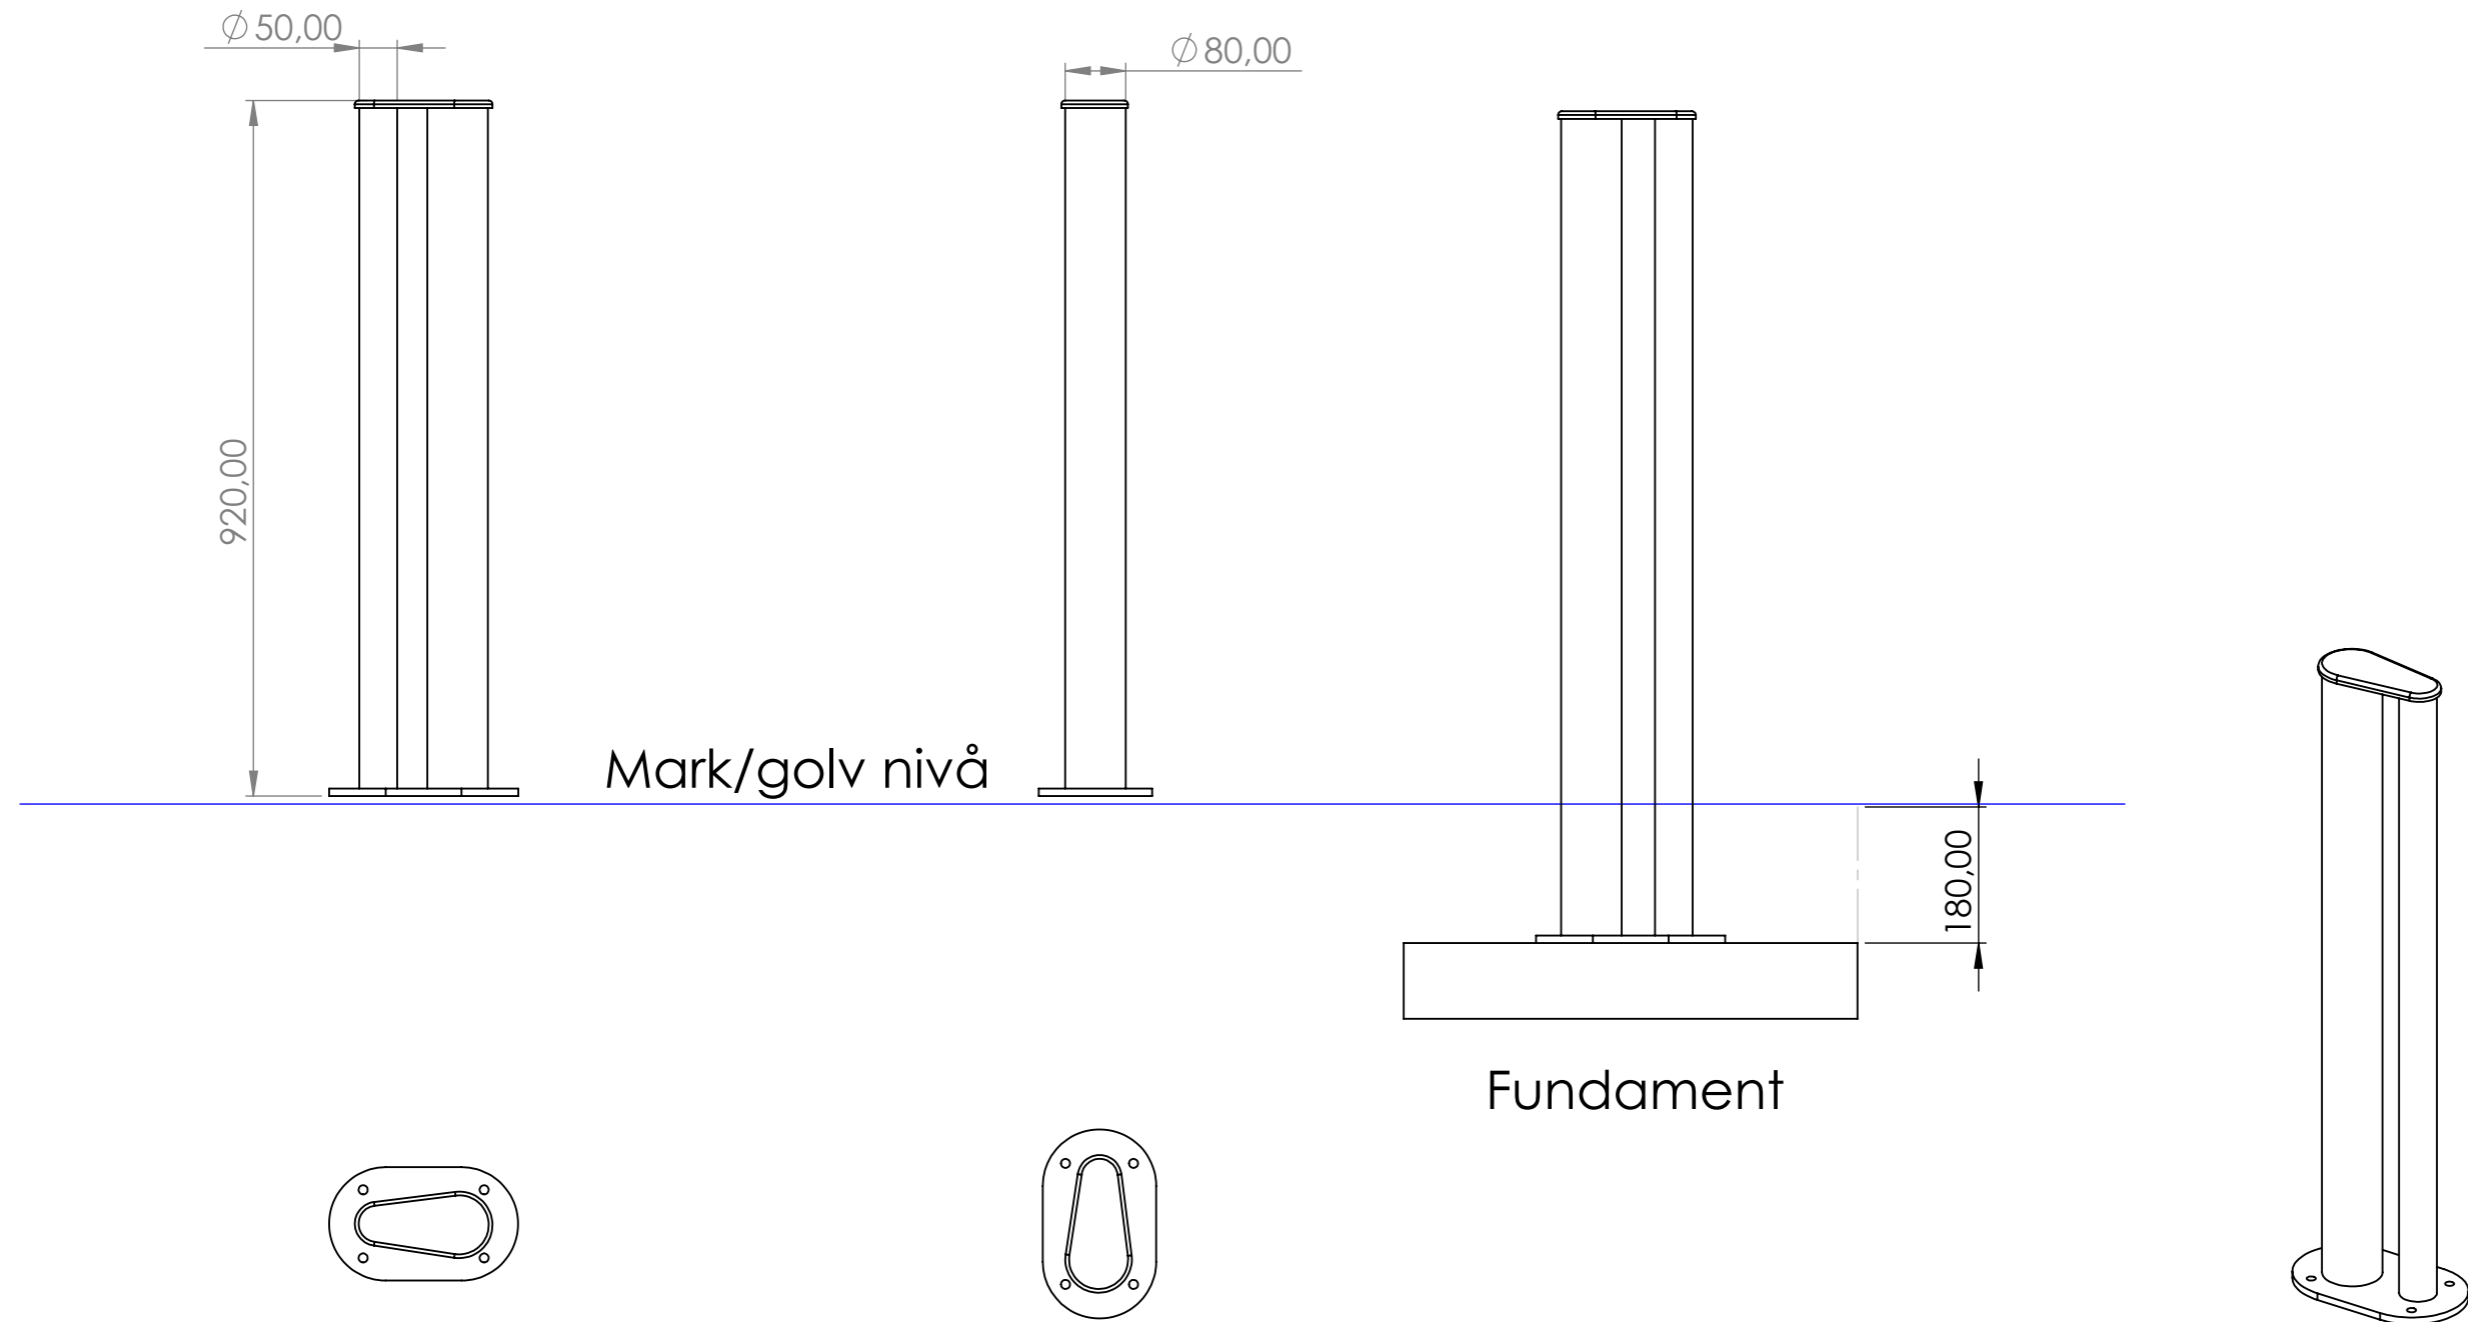

RIDE Pollare

This document is ARENA Cykelparkering AB property and shall not without our permission be altered, copied, used for manufacturing or communicated to any other person or company.				260615	Sign ARE	RIDE complete	
				Date Scale 1:10			
				ARENA Cykelparkering AB Vattugatan 7 111 52 Stockholm Info@arenacykelparkering.se		ARE25015	A
Ver.	Description	Date	Sign				