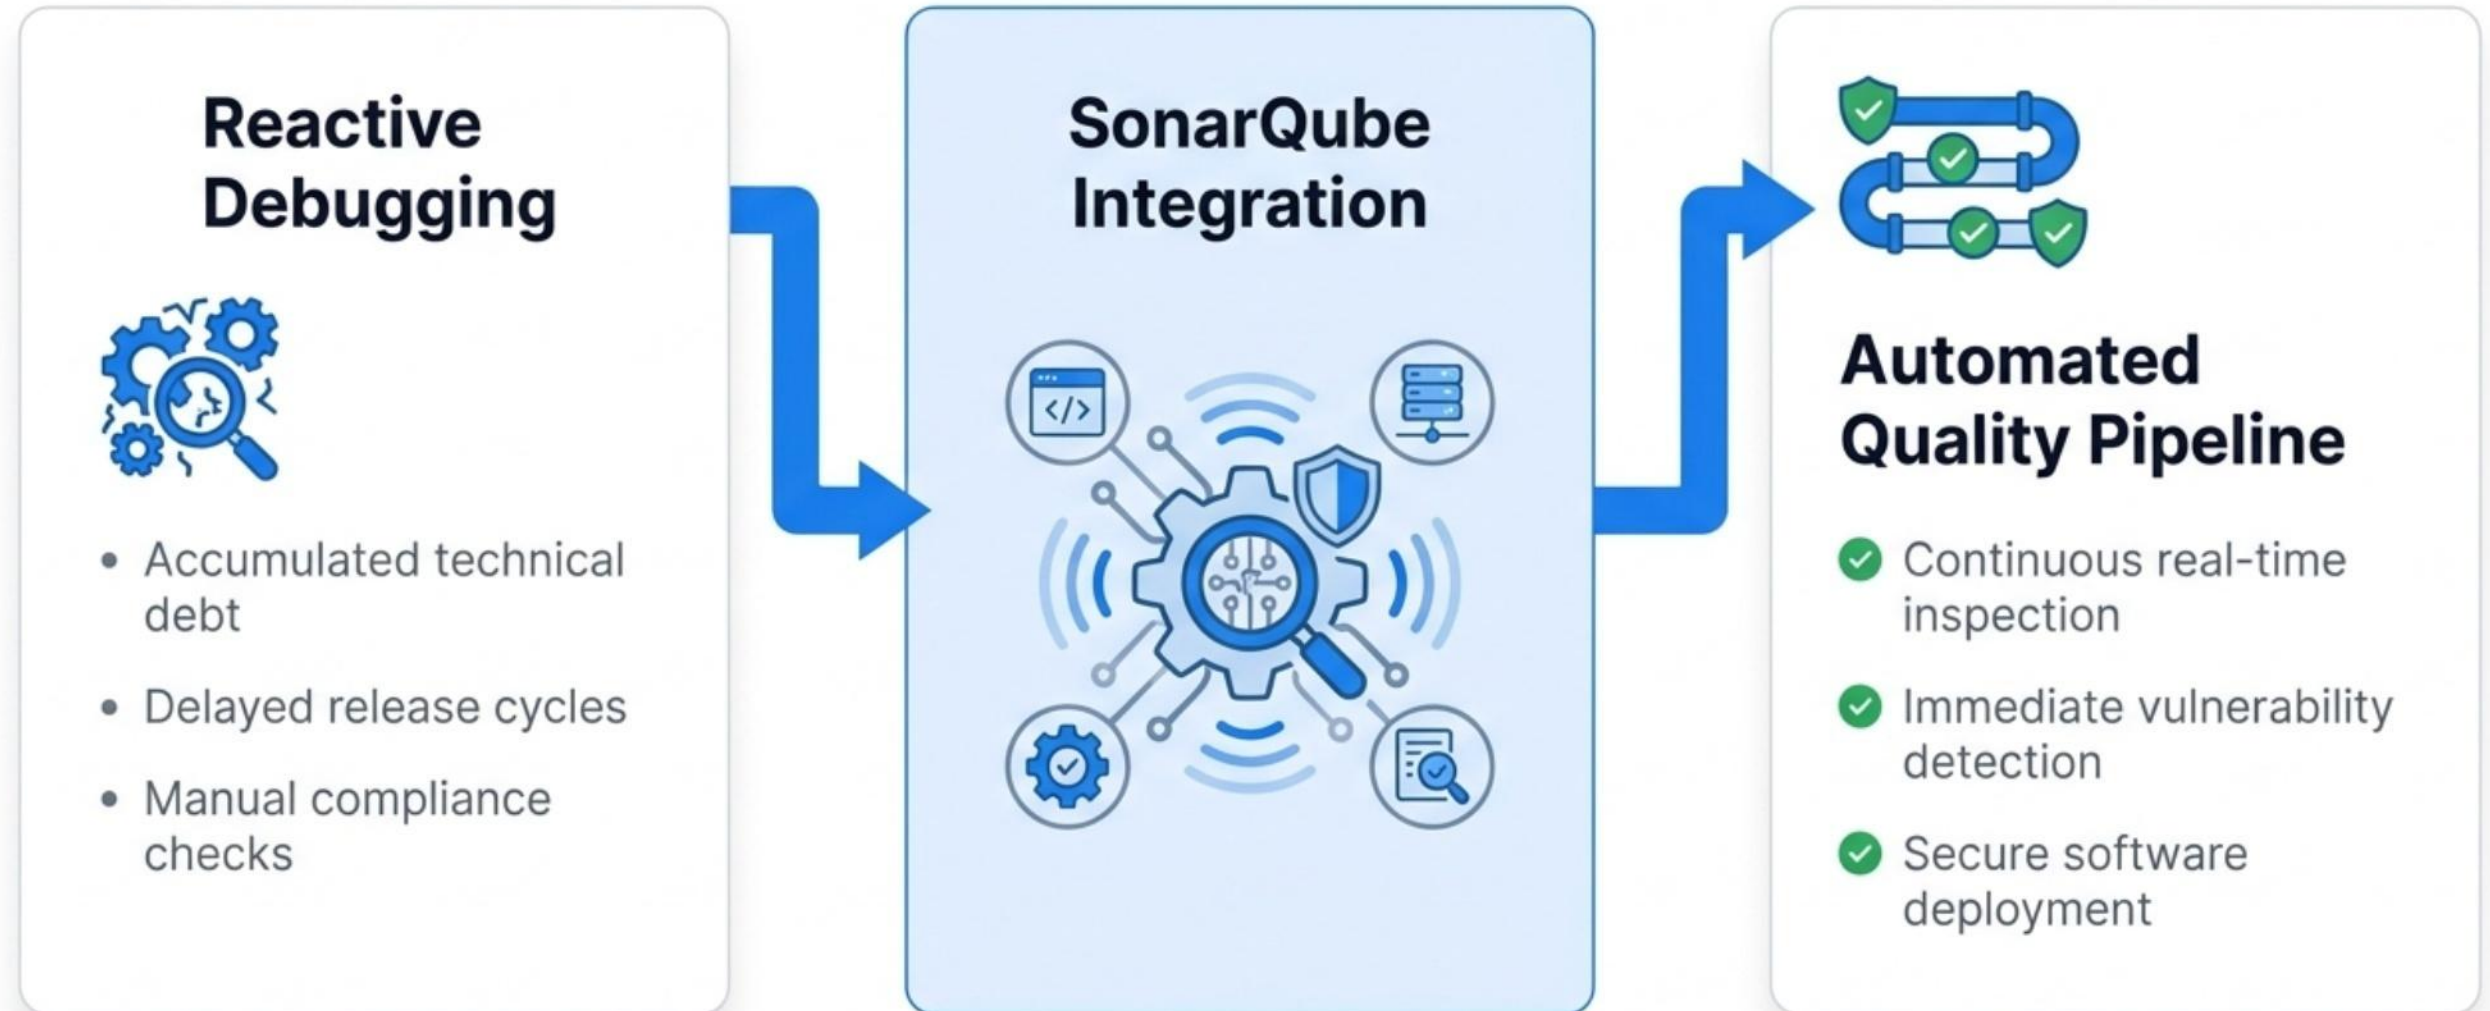

# SonarQube Corporate Training Course

Drive Team Excellence With Continuous Code Inspection And Automated Quality Pipelines

# The Evolution of Code Quality Management