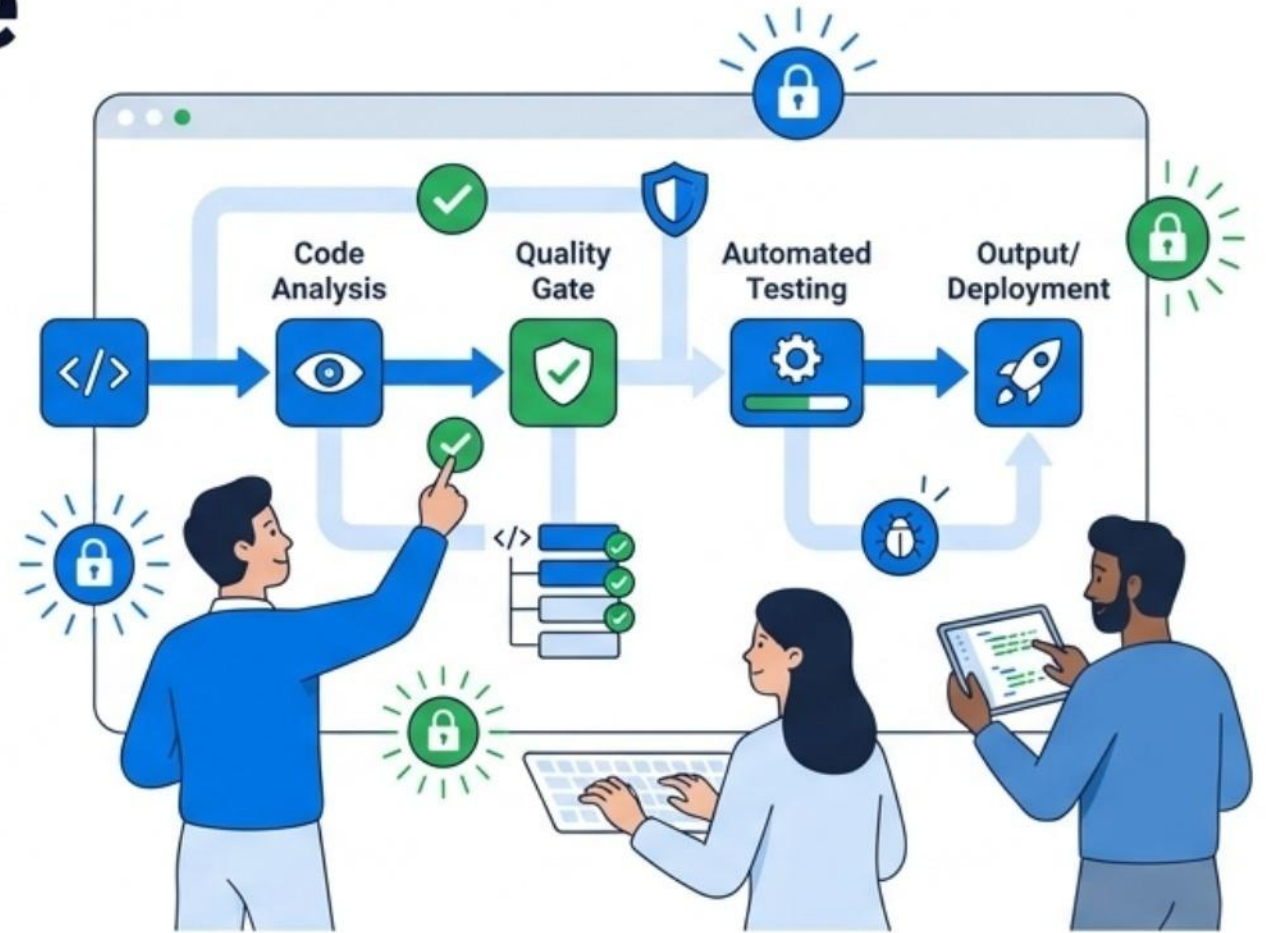

# SonarQube Corporate Training Course

Drive Team Excellence With Continuous Code Inspection And Automated Quality Pipelines

# The Evolution of Code Quality Management

## Virtual Live Instructor-Led

- Consistent training quality
- Seamless integration into schedules
- Global reach scaling