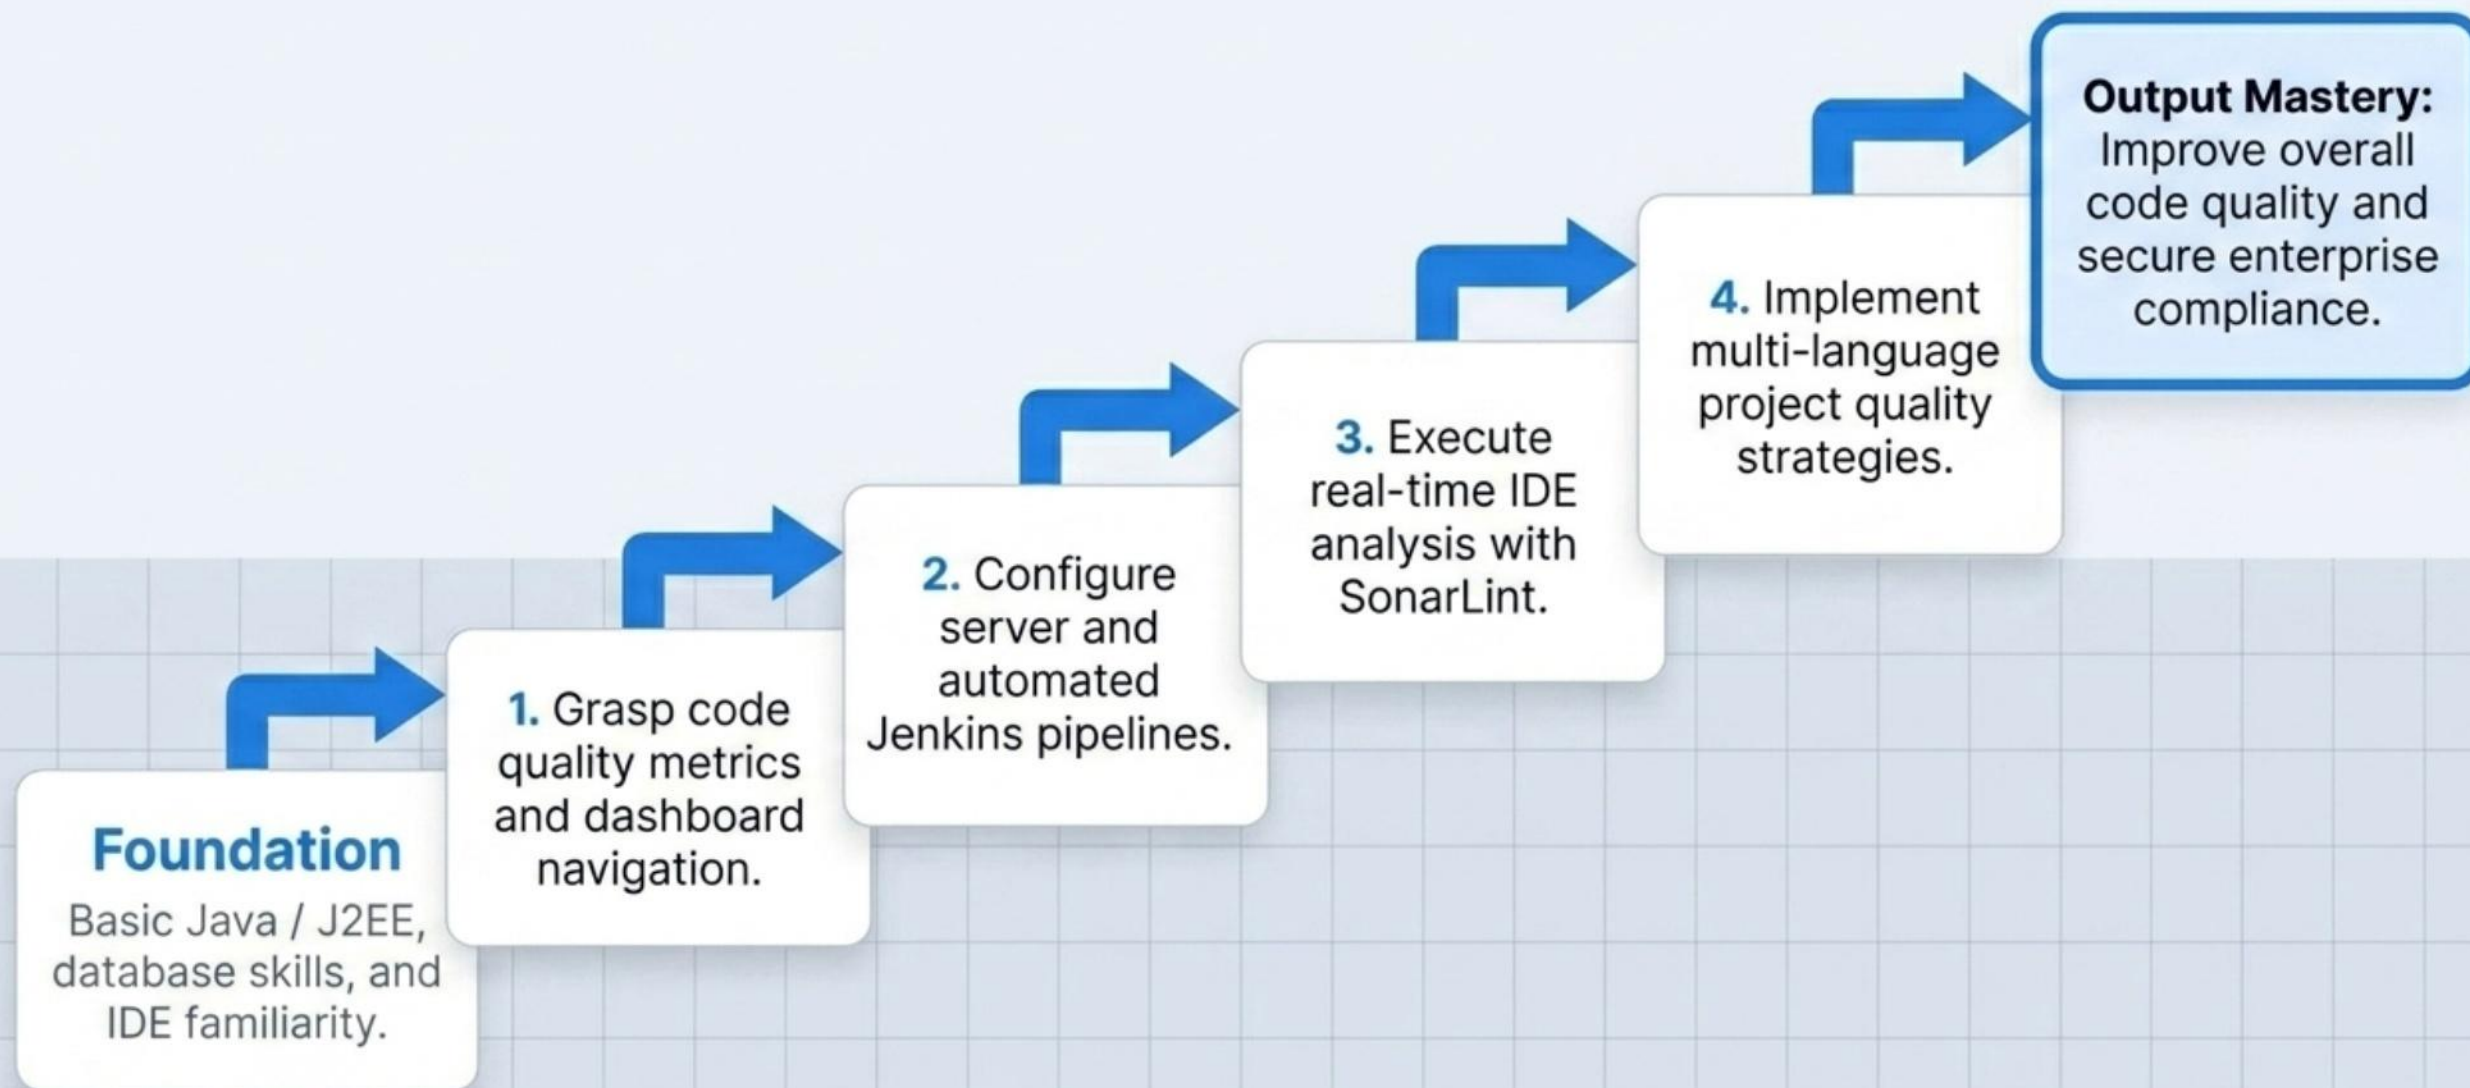

# Program Parameters and Delivery Mechanics

8 - 16 hrs  
(Course Duration)

Instructor-led  
Group Training

Virtual or On-site  
or Off-site

10,000+ Trainers  
globally

Course Completion  
Certificate

# The Capability Activation Staircase

# Structured Pathways to Technical Proficiency