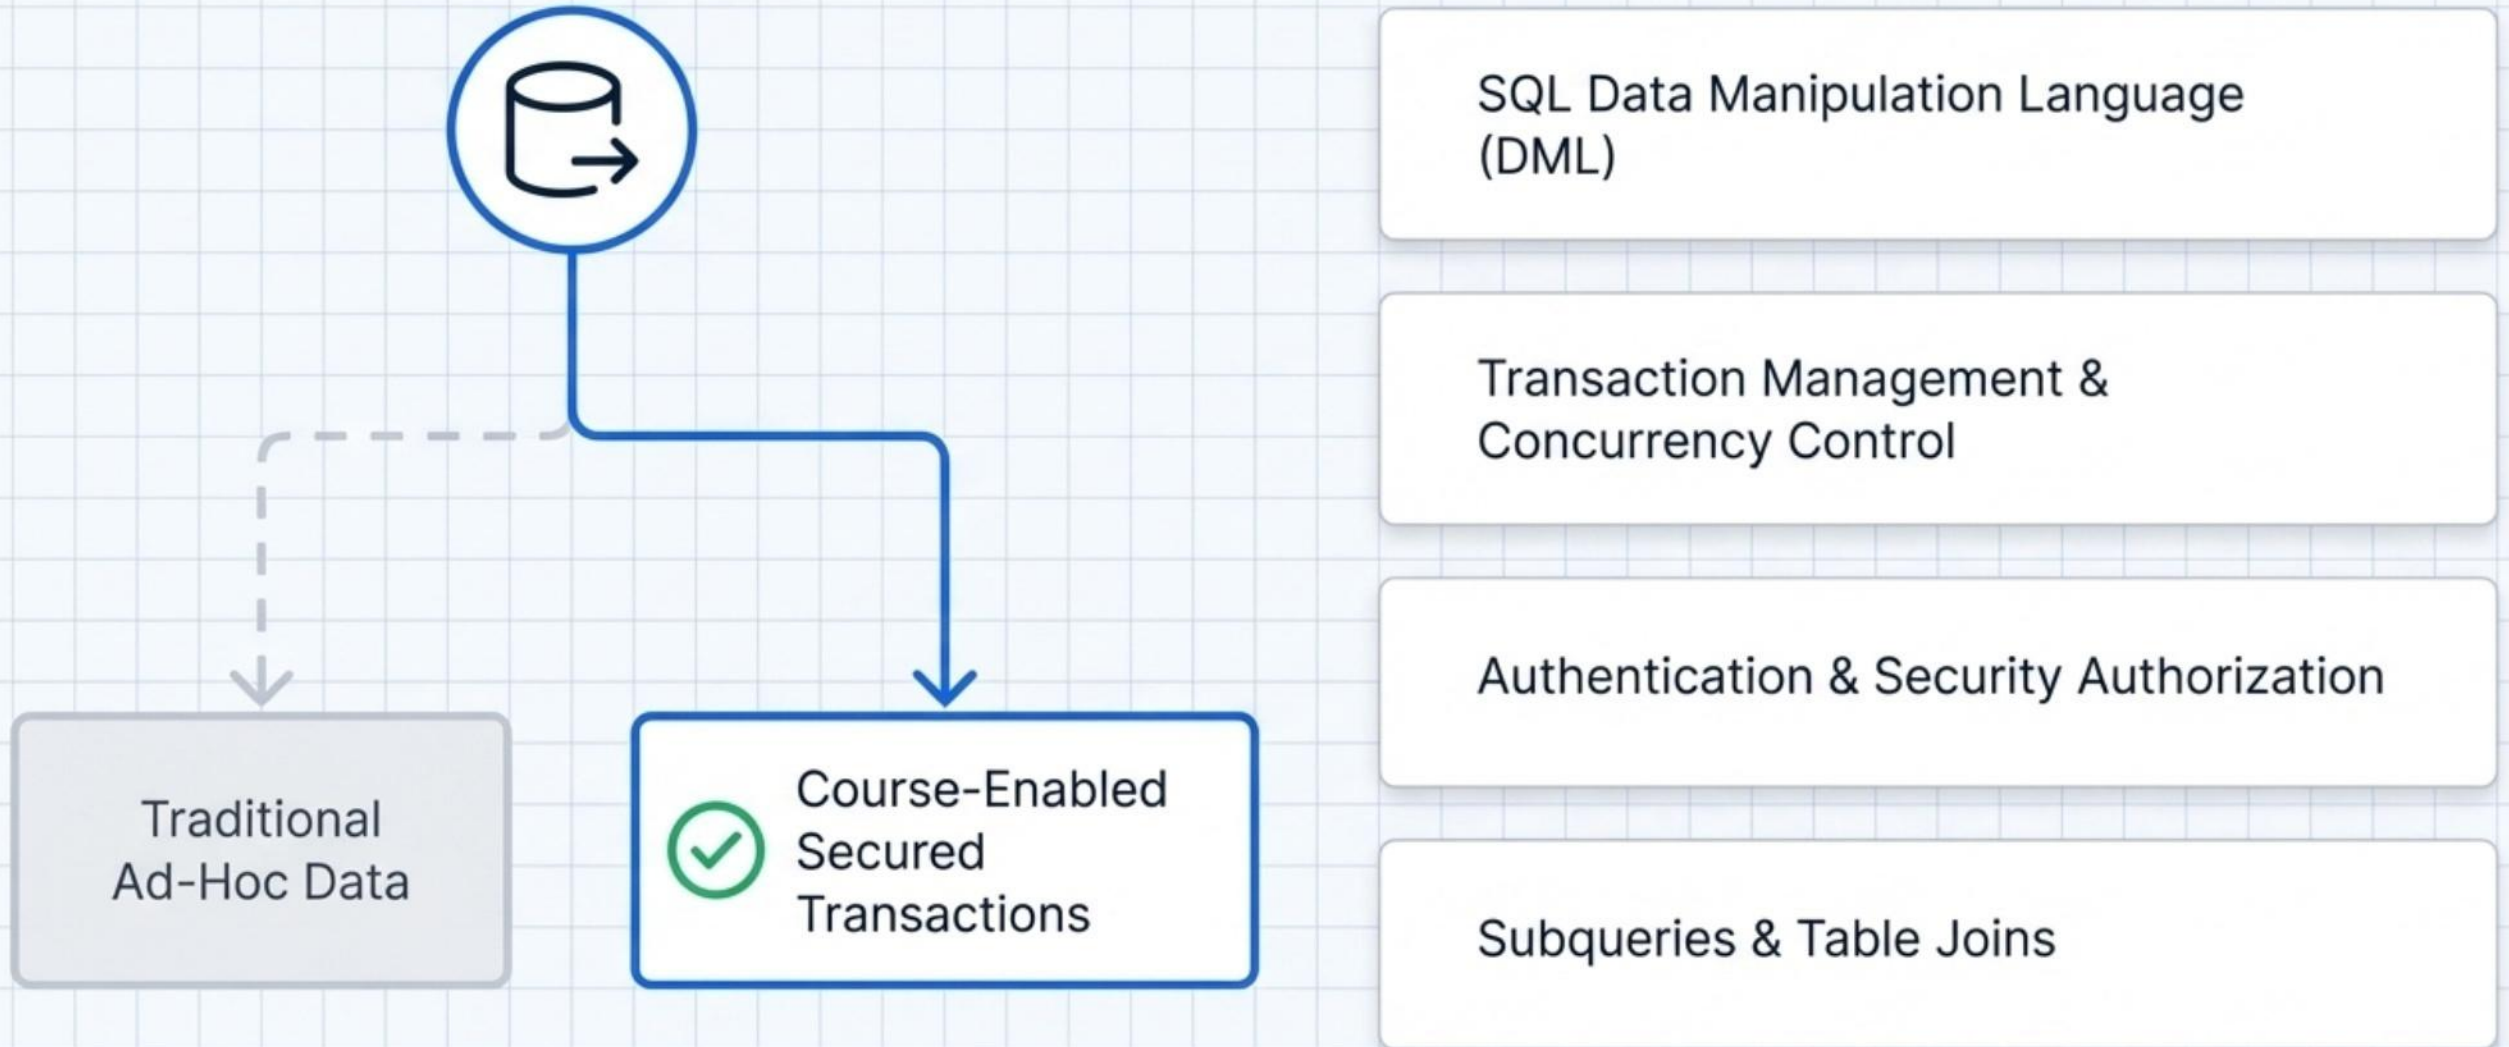

Setting Up, Designing,
And Normalizing The
PostgreSQL Environment.

Phase 2: Operational Management

Manipulating Data,
Managing Transactions,
And Enforcing Security.

Phase 3: Enterprise Optimization

Advanced Analytics,
Performance Monitoring,
And Data Warehousing.

Phase 1: Foundational Infrastructure

Phase 2: Operational Management

Phase 3: Enterprise Optimization

Strategic Licensing Tiers

Tier Package	Scale & Duration	Organizational Fit
Starter	120 Licenses, 64 Hours Group Training	Tailored For Small To Medium Businesses
Growth	320 Licenses, 160 Hours Group Training	Ideal For Growing Small To Medium Businesses
Enterprise	800 Licenses, 400 Hours Group Training	Designed For Large Corporations