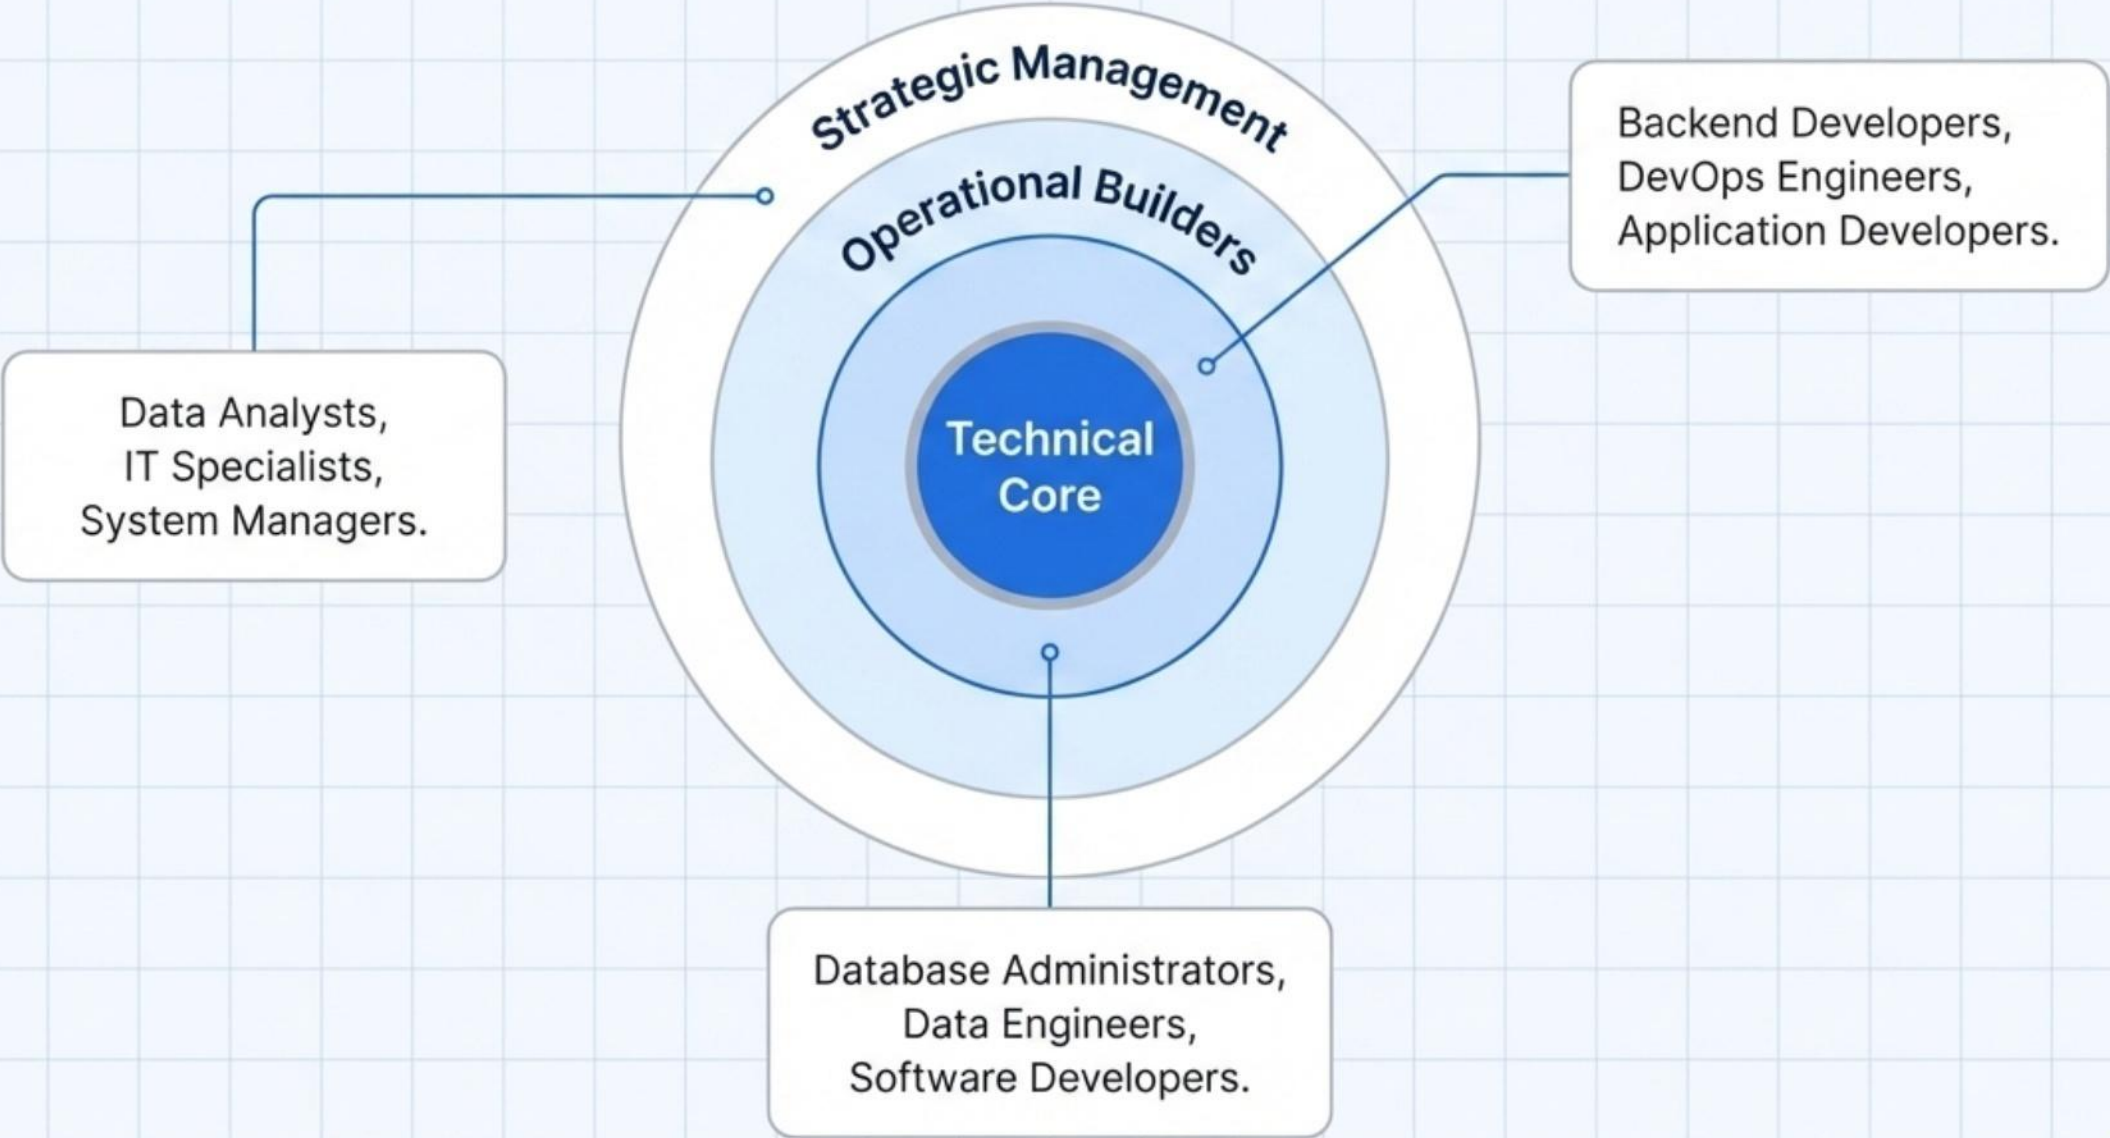

Target Audience Alignment