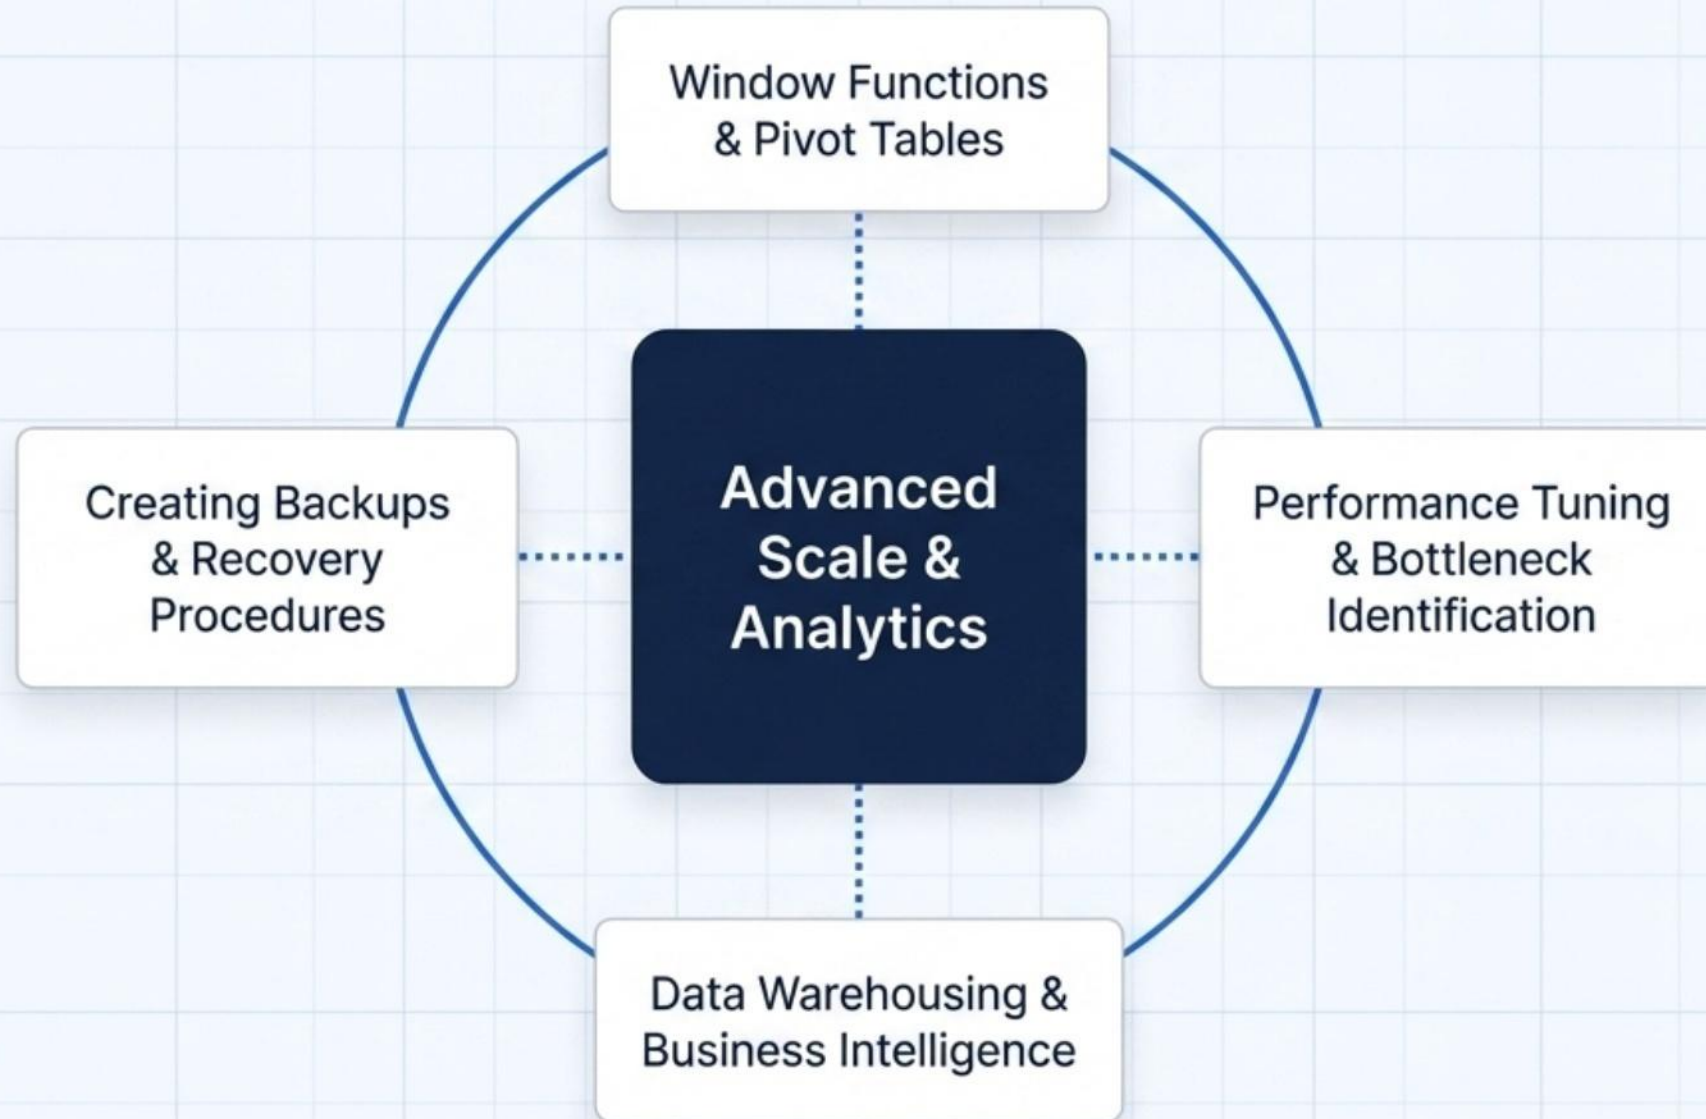

Setting Up, Designing,
And Normalizing The
PostgreSQL Environment.

Phase 2: Operational Management

Manipulating Data,
Managing Transactions,
And Enforcing Security.

Phase 3: Enterprise Optimization

Advanced Analytics,
Performance Monitoring,
And Data Warehousing.

Phase 1: Foundational Infrastructure

Phase 2: Operational Management

Phase 3: Enterprise Optimization

Strategic Licensing Tiers

Tier Package	Scale & Duration	Organizational Fit
Starter	120 Licenses, 64 Hours Group Training	Tailored For Small To Medium Businesses
Growth	320 Licenses, 160 Hours Group Training	Ideal For Growing Small To Medium Businesses
Enterprise	800 Licenses, 400 Hours Group Training	Designed For Large Corporations