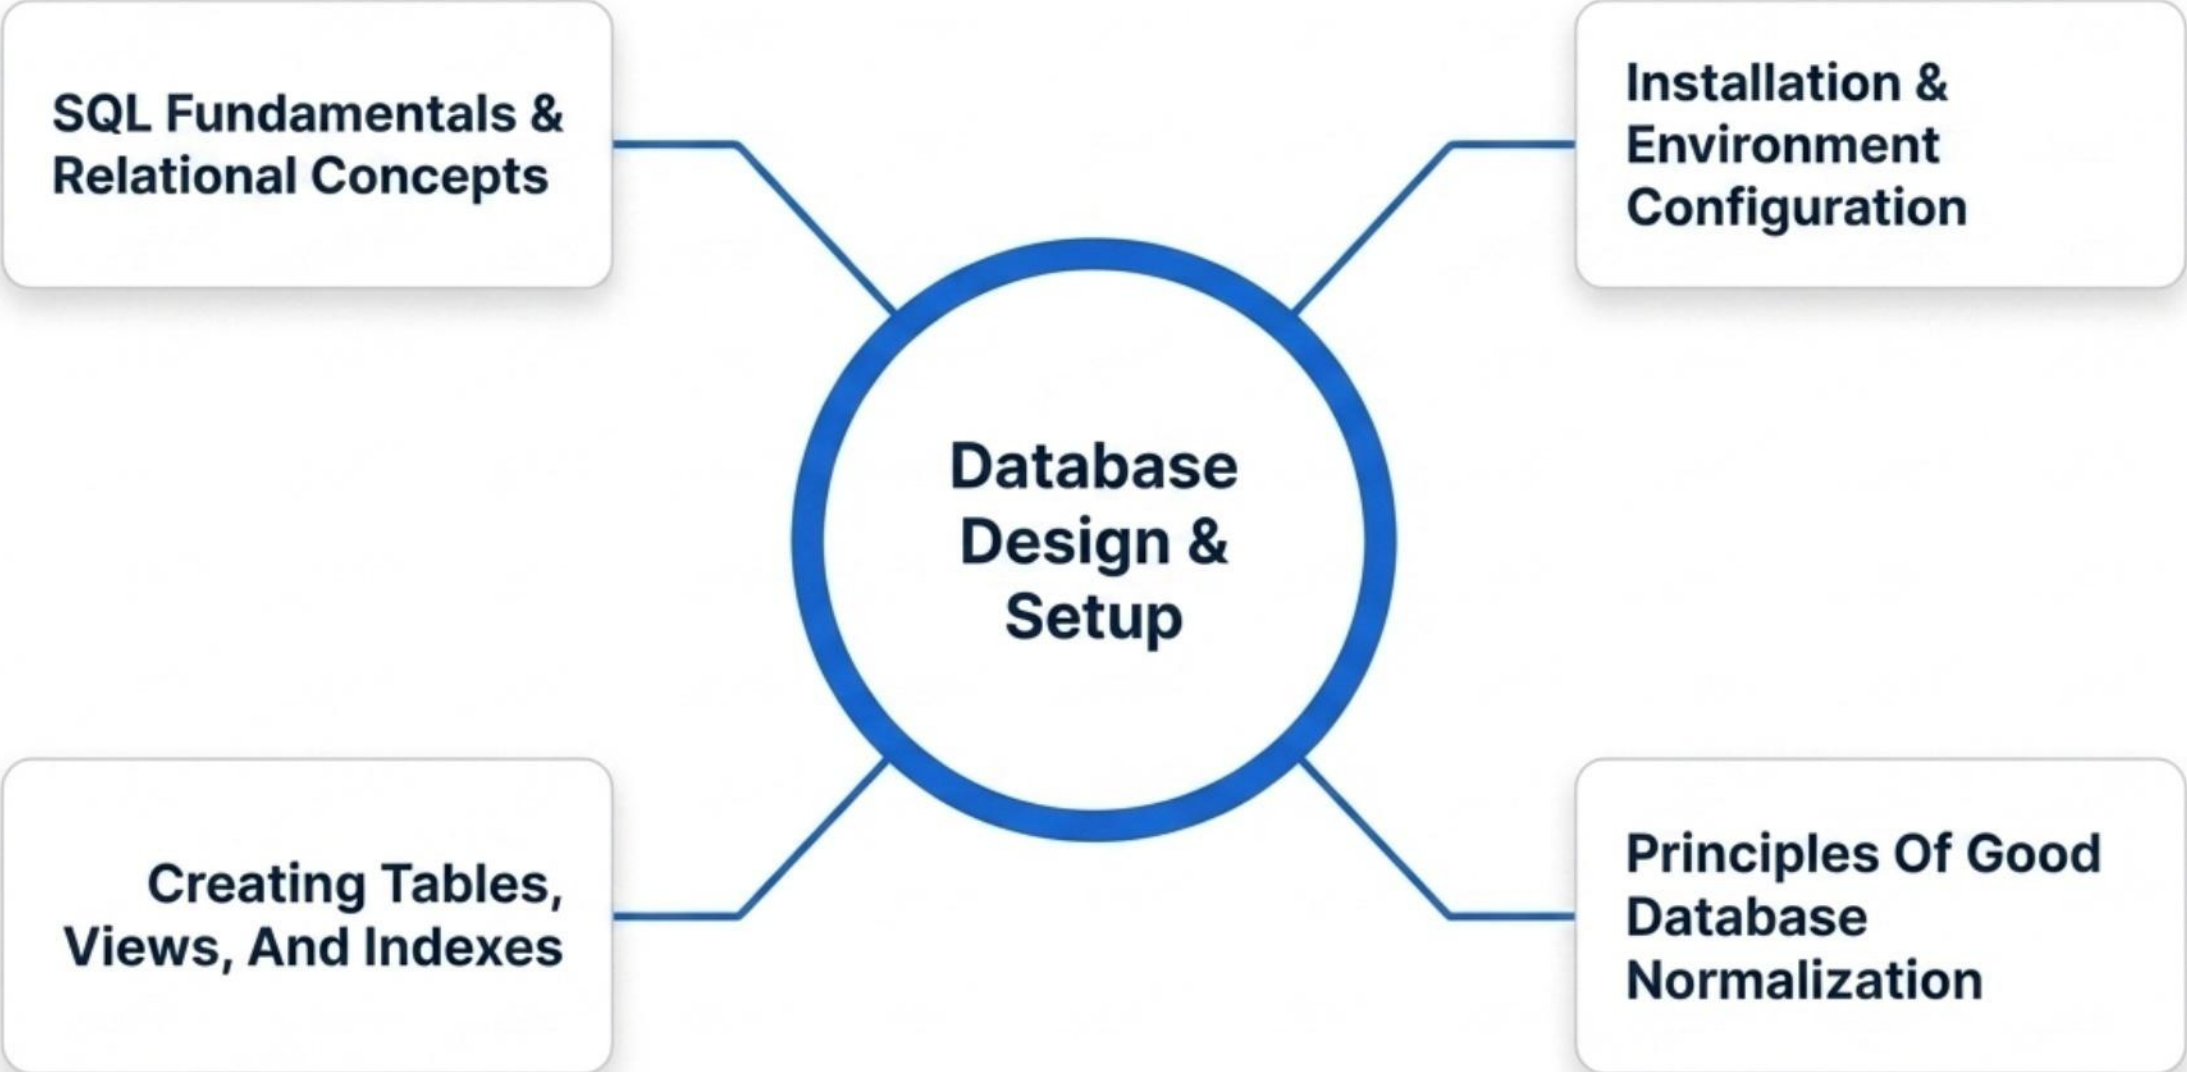

Setting Up, Designing,
And Normalizing The
PostgreSQL Environment.

Phase 2: Operational Management

Manipulating Data,
Managing Transactions,
And Enforcing Security.

Phase 3: Enterprise Optimization

Advanced Analytics,
Performance Monitoring,
And Data Warehousing.

Phase 1: Foundational Infrastructure

Phase 2: Operational Management

Phase 3: Enterprise Optimization

Strategic Licensing Tiers

Tier Package	Scale & Duration	Organizational Fit
Starter	120 Licenses, 64 Hours Group Training	Tailored For Small To Medium Businesses
Growth	320 Licenses, 160 Hours Group Training	Ideal For Growing Small To Medium Businesses
Enterprise	800 Licenses, 400 Hours Group Training	Designed For Large Corporations