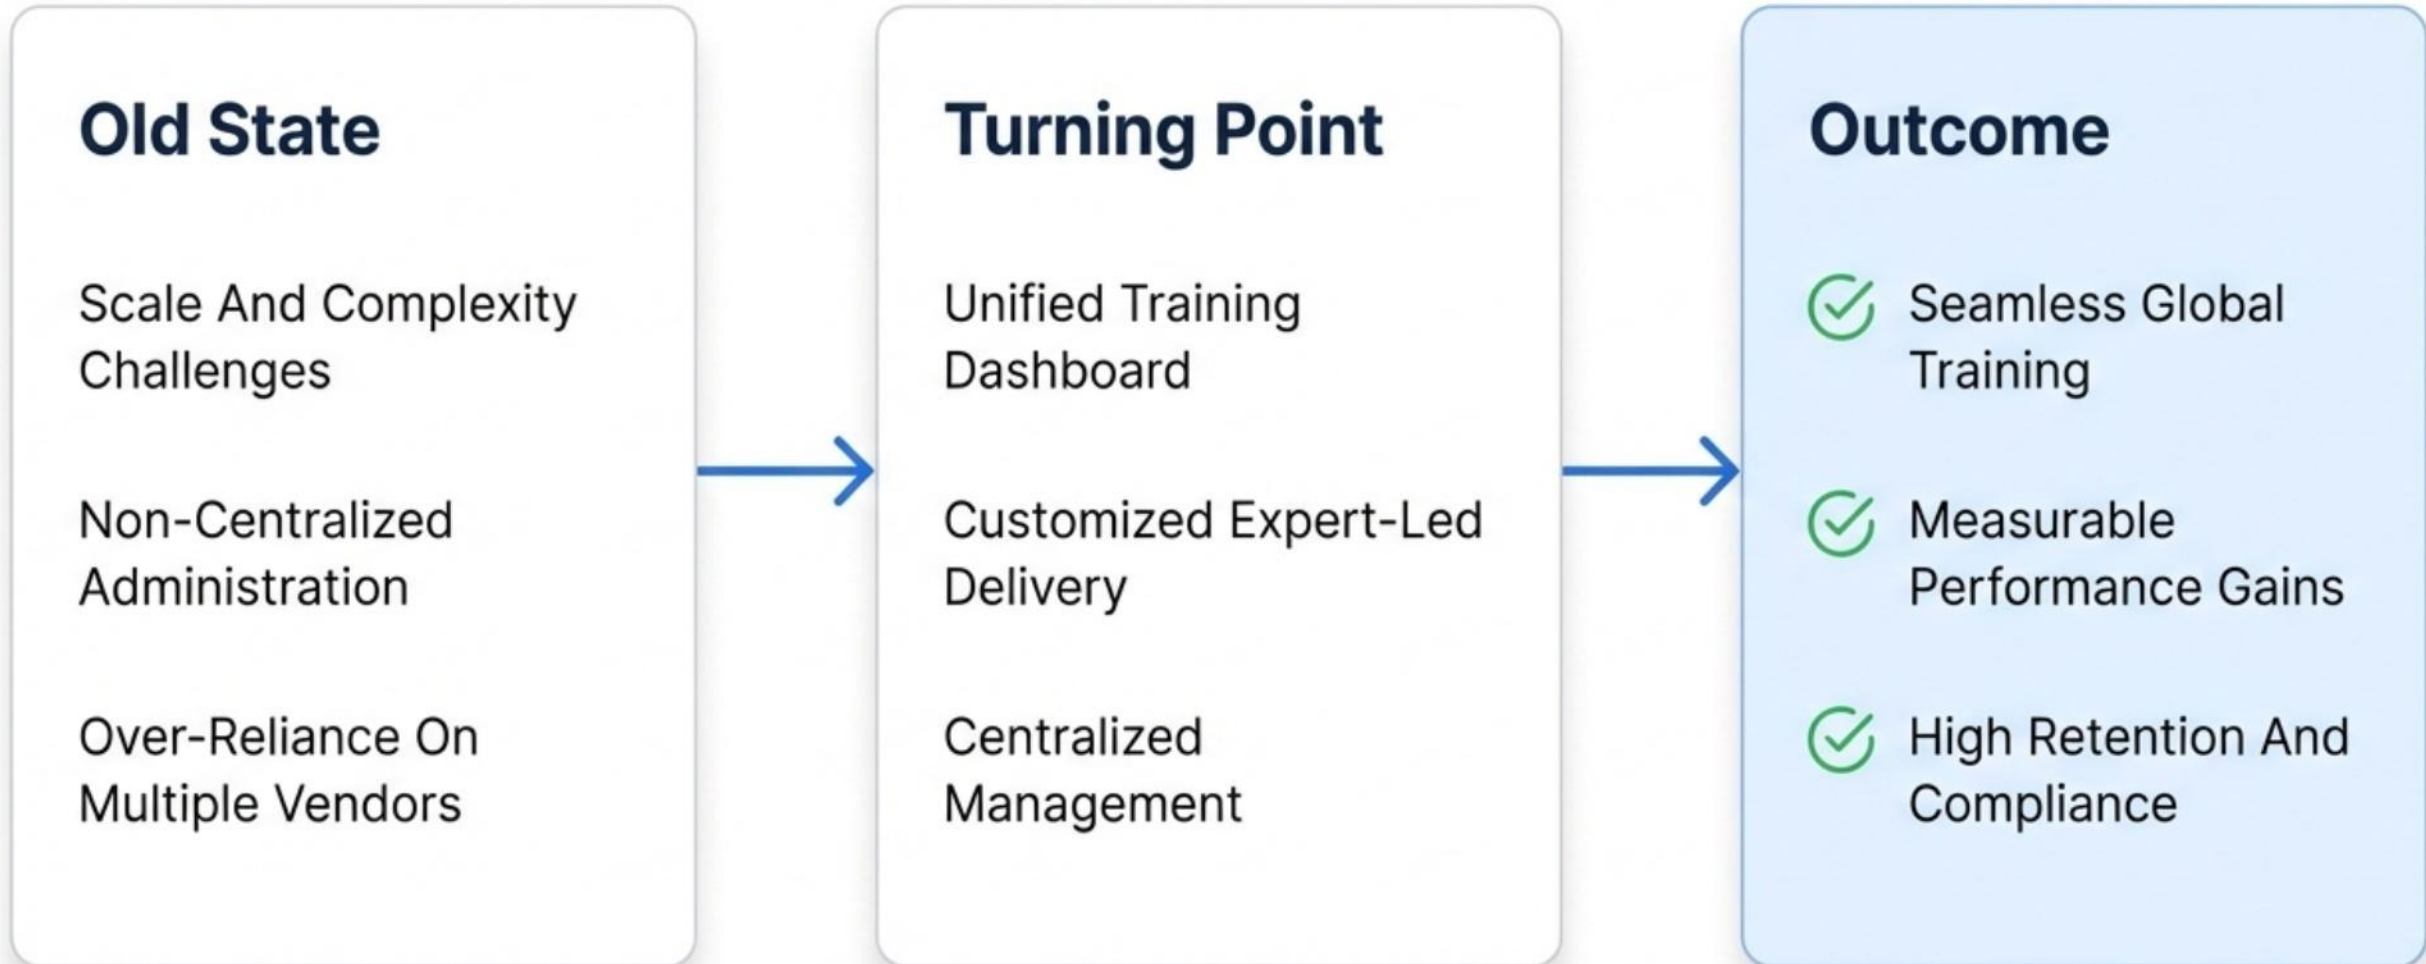

The Capability Activation Shift