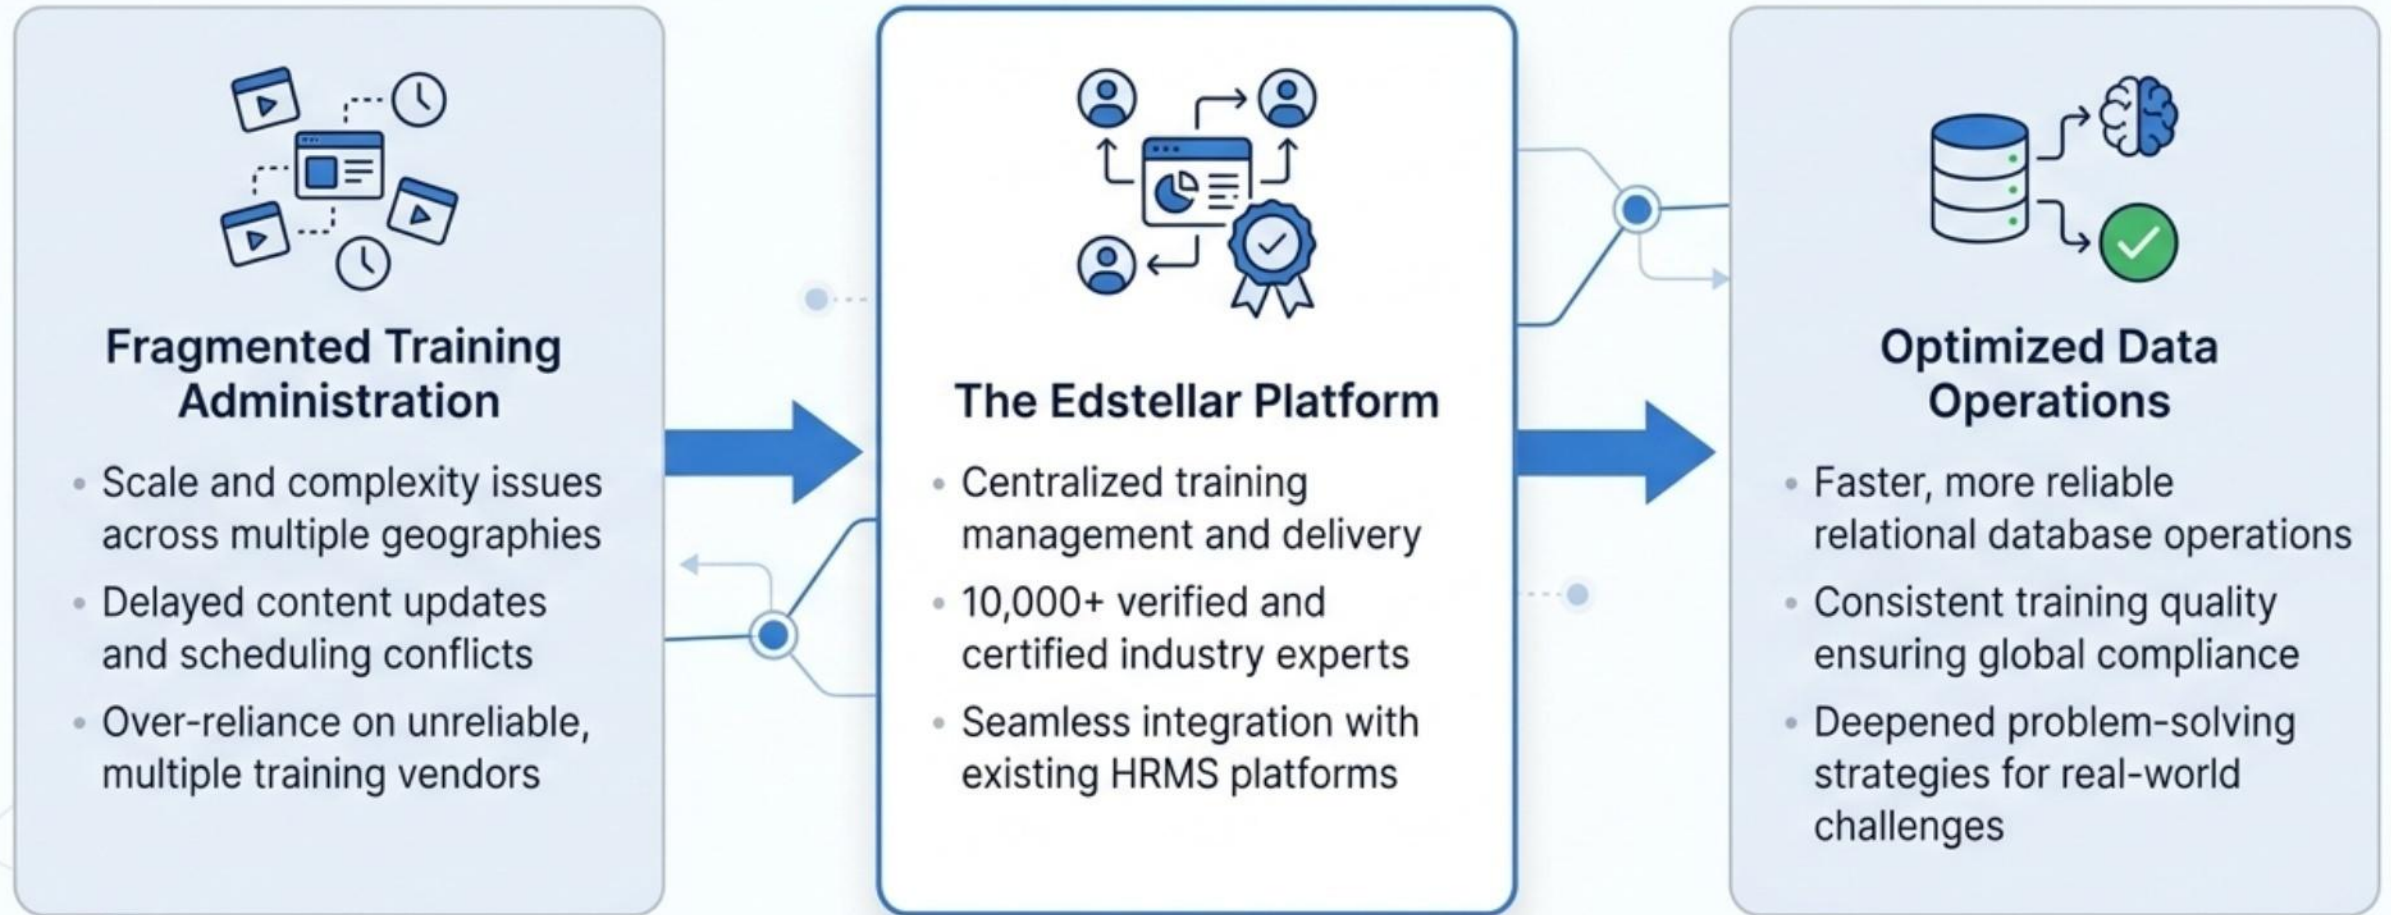

Overcoming Upskilling Challenges to Build Future-Ready Teams

Sybase Corporate Training Specifications

16 - 32 hours
duration

Instructor-led
Group Training

Virtual or
On-site or
Off-site

10,000+
Trainers
globally

Course
Completion
Certificate

The Performance Activation Staircase

Structured Progression for Database Mastery

Phase 1 Database Foundations

Phase 2 Query Execution

Basic Data Retrieval

Course-enabled methods

Edstellar

The Edstellar Transformation Engine

Target Audience Alignment

Flexible Corporate Delivery Formats

Virtual Live Instructor-Led

- Global reach allows training from various locations
- Consistent training quality ensures uniform outcomes
- Scale learning for large groups with interactive tools

Proof of Impact

“The Sybase course revolutionized how I approach my daily responsibilities. As a Data Platform Engineer, understanding database administration was essential, and this training delivered beyond all expectations. The real-world experience. I've successfully implemented these advanced techniques in production environments with measurable impact. The instructor's insights on replication setup have proven instrumental in my professional advancement.”