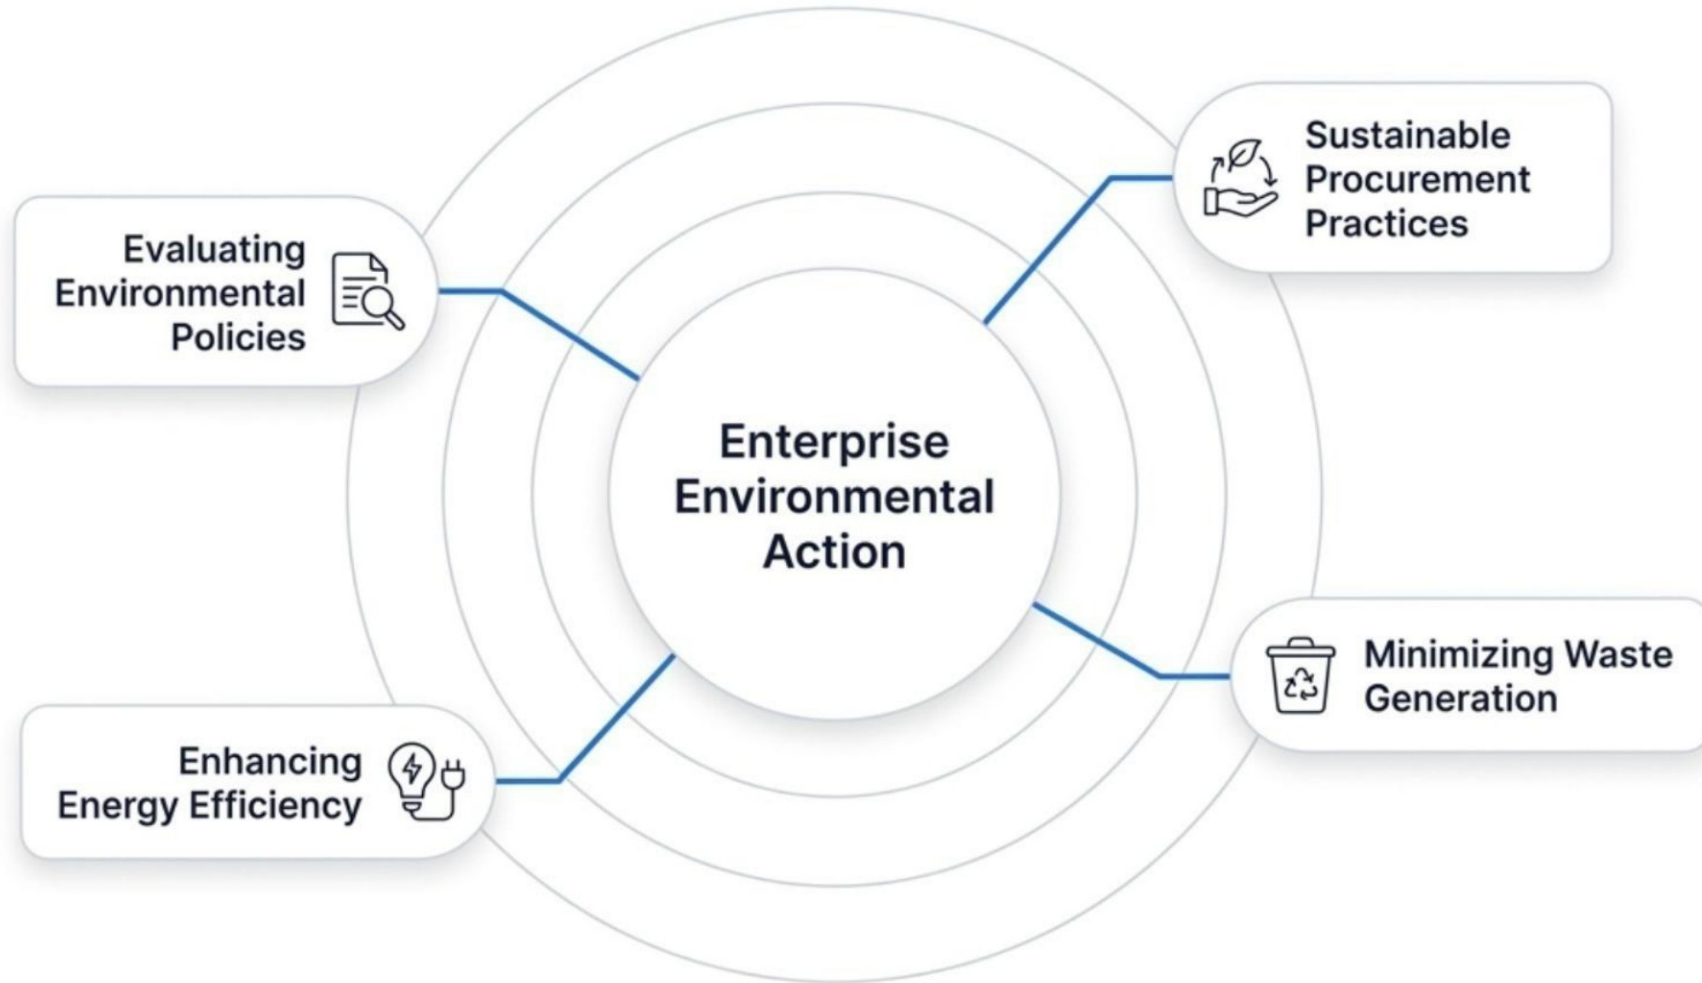

Instructor-Led

Flexibility

Virtual / On-Site / Off-Site

Scale

**10,000+
Verified
Trainers**

Credential

**Course
Completion
Certificate**

The Capability Activation Curve

Structured Knowledge Deployment

Establishing The Ecological Foundation

Navigating Global Environmental Change

Operationalizing Sustainable Practices

Translating Skills To Business Value

Skill	Role	Outcome
Waste Management	Environmental Engineers & Operations	Reduced Pollution And Compliance
Business Sustainability	Strategy & Management	Long-Term Growth And Risk Reduction
Legal Compliance	Human Resources & Finance	Ethical Operations And Mitigated Liabilities