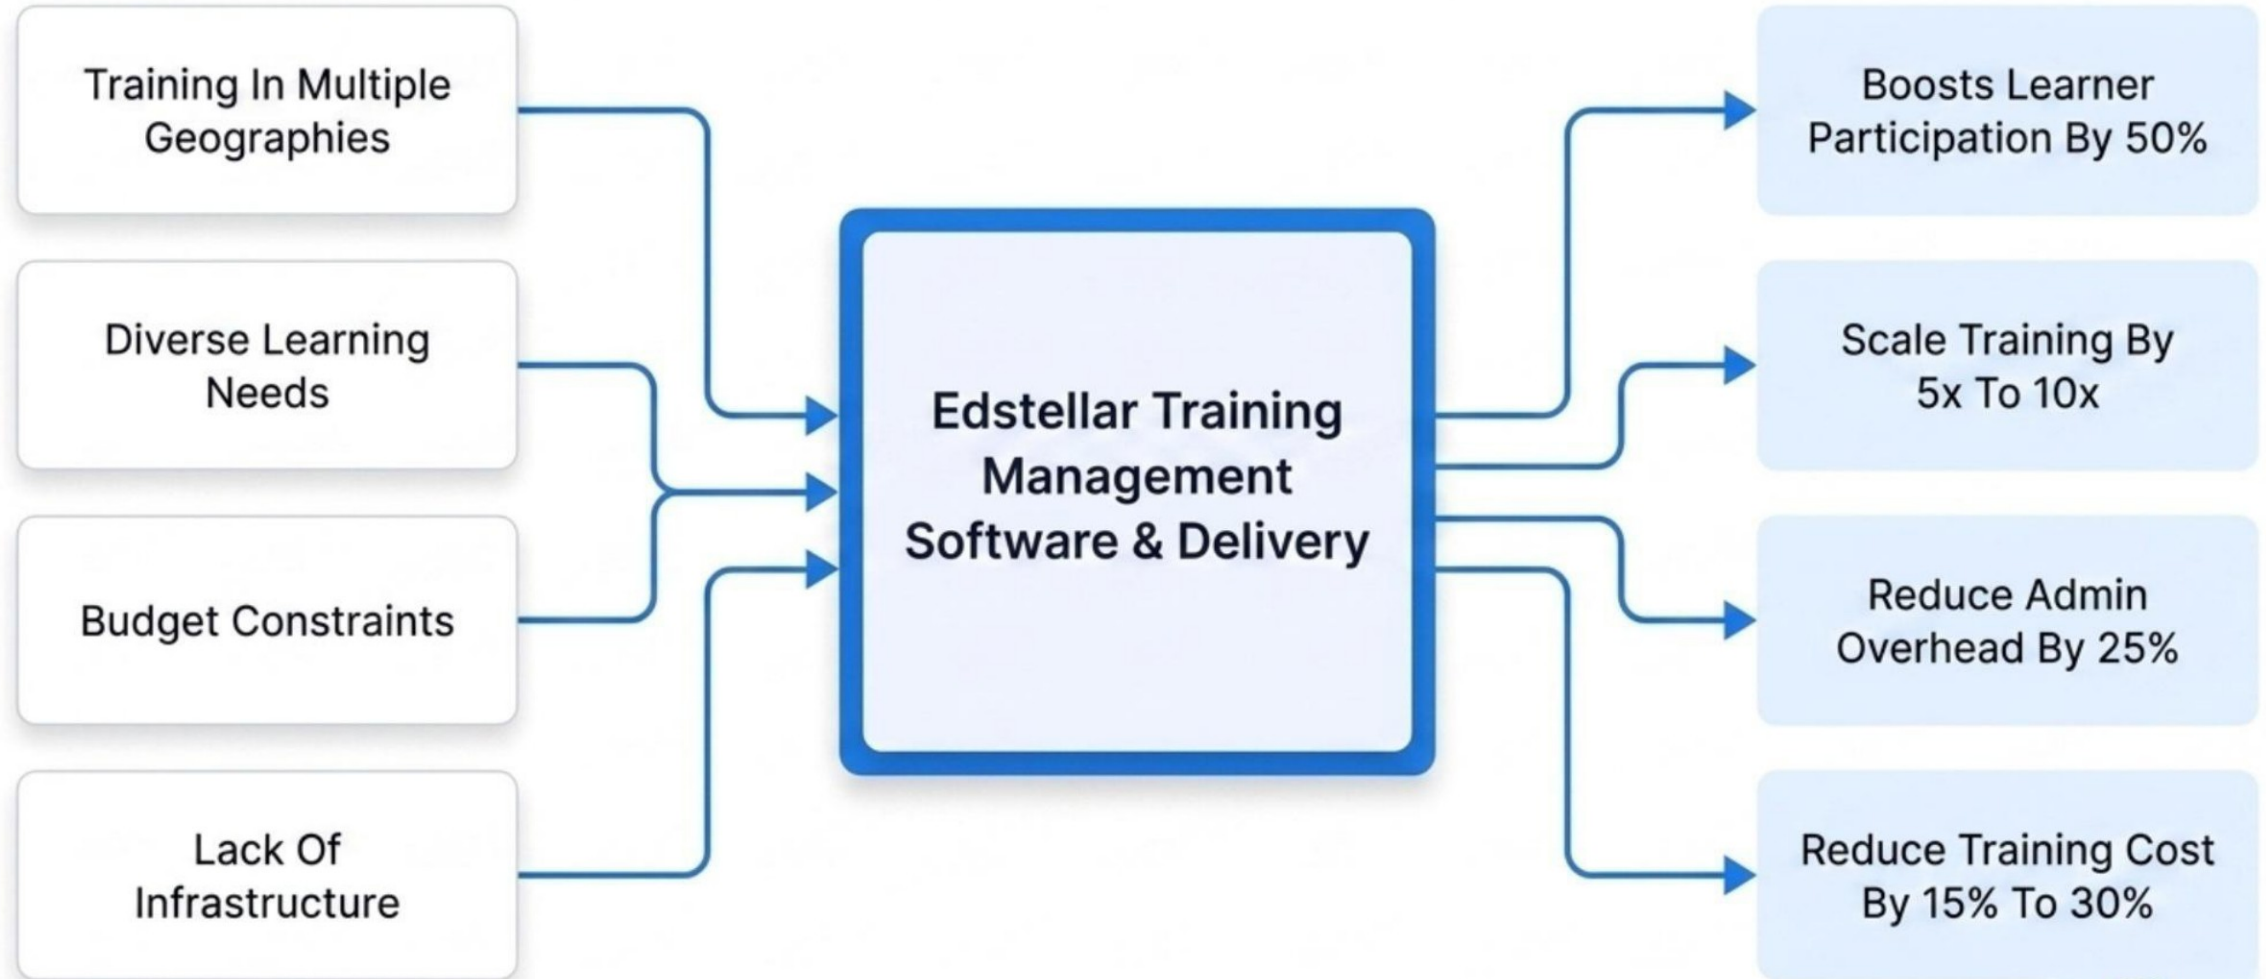

Instructor-Led

Flexibility

Virtual / On-Site / Off-Site

Scale

**10,000+
Verified
Trainers**

Credential

**Course
Completion
Certificate**

The Capability Activation Curve

Structured Knowledge Deployment

Establishing The Ecological Foundation

Navigating Global Environmental Change

Operationalizing Sustainable Practices

Translating Skills To Business Value

Skill	Role	Outcome
Waste Management	Environmental Engineers & Operations	Reduced Pollution And Compliance
Business Sustainability	Strategy & Management	Long-Term Growth And Risk Reduction
Legal Compliance	Human Resources & Finance	Ethical Operations And Mitigated Liabilities

The Platform Transformation Engine

Target Audience Alignment

Flexible Global Execution

Virtual Live

- ✓ Global Reach
- ✓ Consistent Quality
- ✓ No Travel Required

On-Site Face To Face

- ✓ High Engagement
- ✓ Tailored Workplace Environment
- ✓ Enhanced Team Collaboration