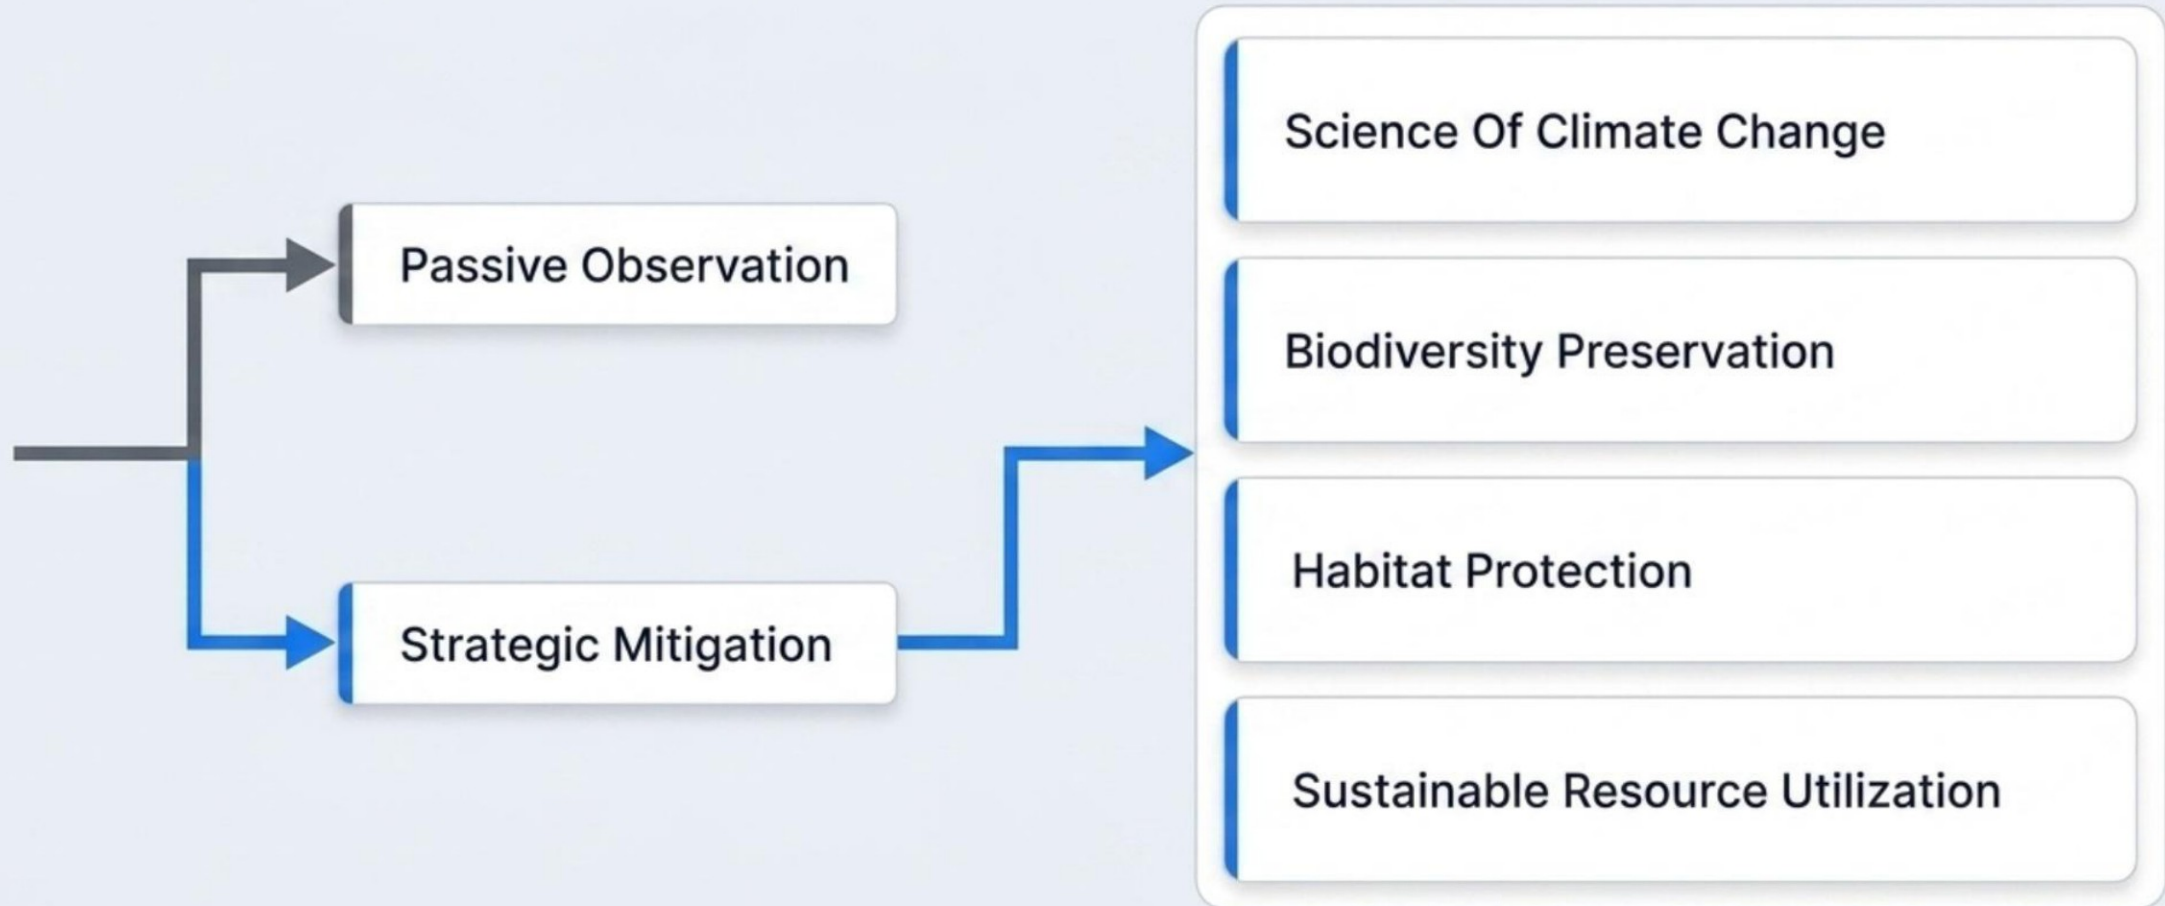

Instructor-Led

Flexibility

Virtual / On-Site / Off-Site

Scale

**10,000+
Verified
Trainers**

Credential

**Course
Completion
Certificate**

The Capability Activation Curve

Structured Knowledge Deployment

Establishing The Ecological Foundation

Navigating Global Environmental Change

Operationalizing Sustainable Practices

Translating Skills To Business Value

Skill	Role	Outcome
Waste Management	Environmental Engineers & Operations	Reduced Pollution And Compliance
Business Sustainability	Strategy & Management	Long-Term Growth And Risk Reduction
Legal Compliance	Human Resources & Finance	Ethical Operations And Mitigated Liabilities