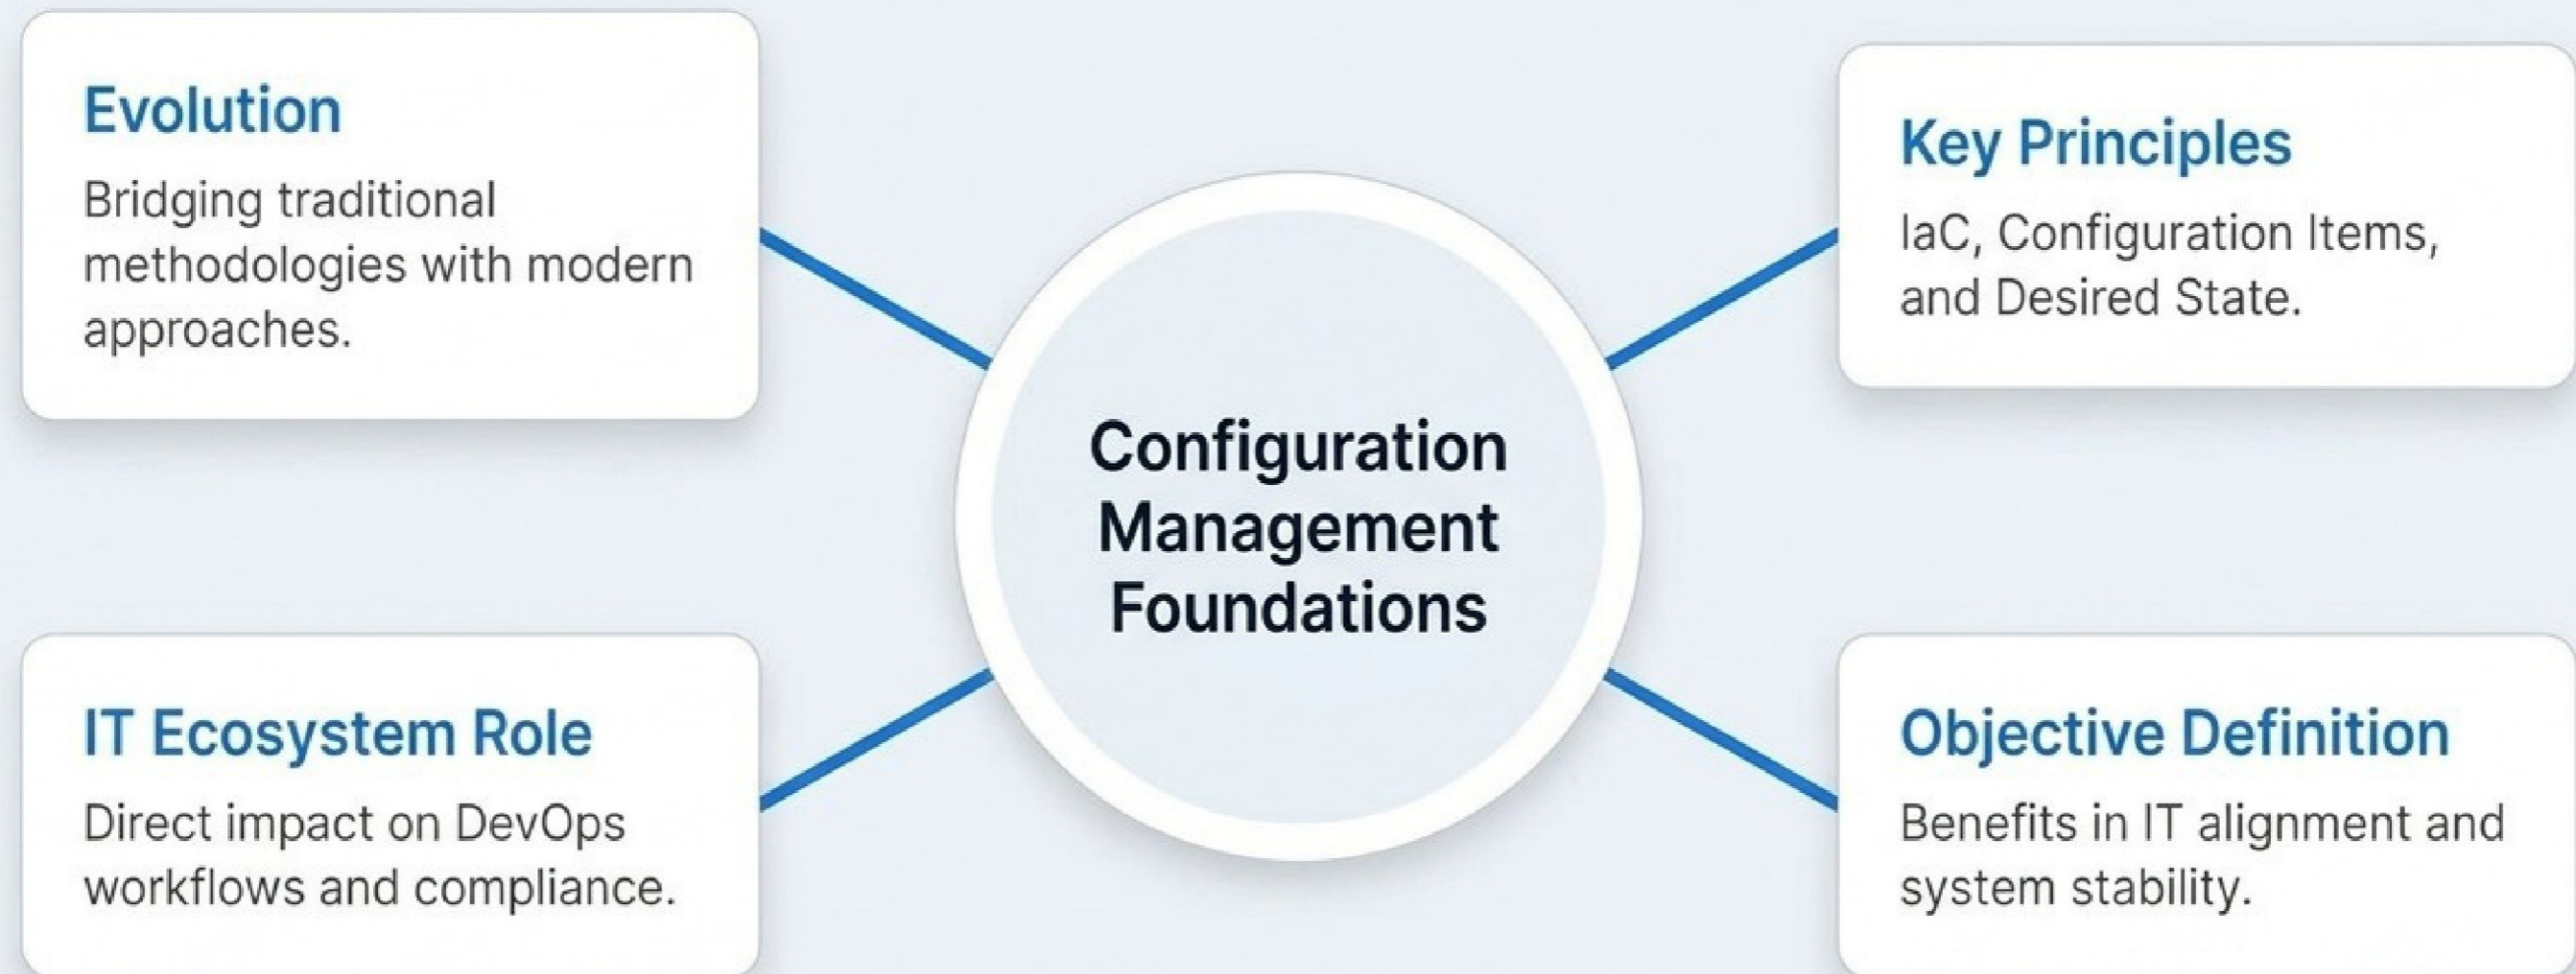

10,000+
Certified Trainers

Course Completion
Certificate

The Capability Activation Staircase

A Three-Phase Blueprint For System Integrity

Foundation (Introduction)

Grasping Infrastructure as Code and desired state configuration.

Automation (Ansible, CFEngine, Chef)

Establishing client-server models, writing playbooks, and developing recipes.

Orchestration (Puppet, Salt)

Crafting manifests, utilizing advanced Salt states, and event-driven infrastructure.

Phase 1 Establishing Infrastructure As Code Core

Phase 2 Transitioning To Automated Provisioning

1. Ansible Architecture

Bridging applicassives aares configuration management. Alc.

2. CFEngine Policies

Developing configuration vstent policies and a desired state.

3. Chef Workstations

4. Ruby DSL Recipes

Phase 3 Scaling With Advanced Orchestration

Targeting Organizational Skill Gaps

Role	Targeted Skill Acquisition	Business Outcome
DevOps Engineers	Tool Evaluation And Automated Scripts	Ensures Systems Are In Deployable State
IT Administrators	Monitoring And Reporting	Faster Recovery From Outages
Configuration Managers	Compliance Analysis	Uniform Application Of Security Measures