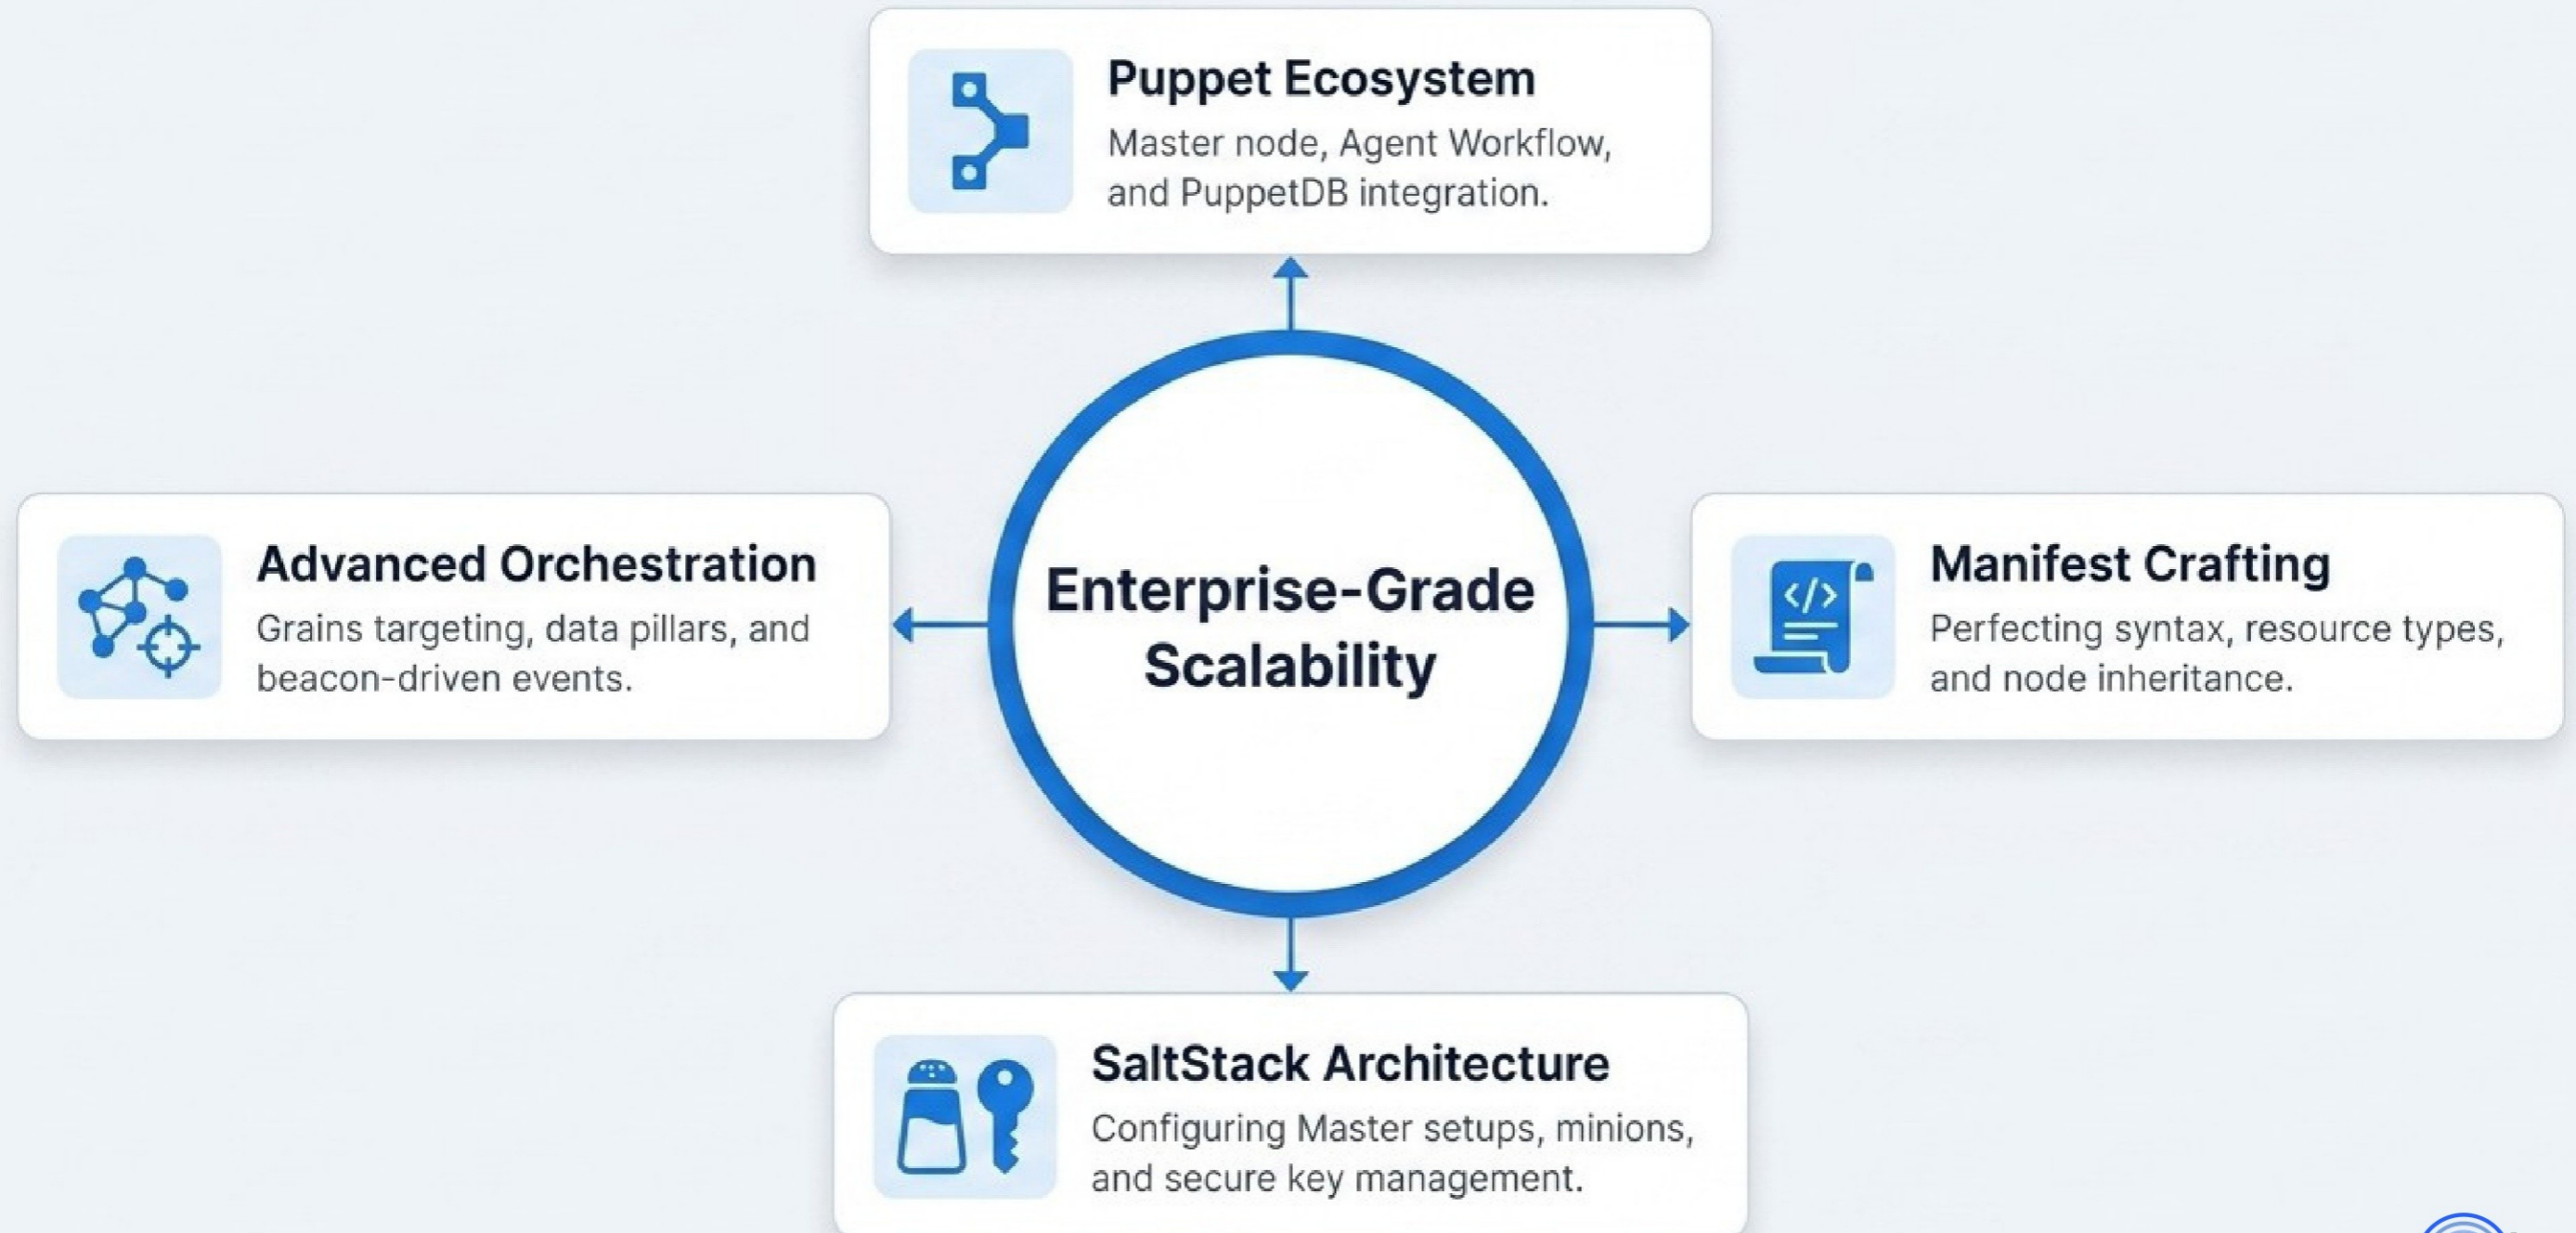

10,000+
Certified Trainers

Course Completion
Certificate

The Capability Activation Staircase

A Three-Phase Blueprint For System Integrity

Foundation (Introduction)

Grasping Infrastructure as Code and desired state configuration.

Automation (Ansible, CFEngine, Chef)

Establishing client-server models, writing playbooks, and developing recipes.

Orchestration (Puppet, Salt)

Crafting manifests, utilizing advanced Salt states, and event-driven infrastructure.

Phase 1 Establishing Infrastructure As Code Core

Phase 2 Transitioning To Automated Provisioning

1. Ansible Architecture

Bridging applicassives aares configuration management. Alc.

2. CFEngine Policies

Developing configuration vstent policies and a desired state.

3. Chef Workstations

4. Ruby DSL Recipes

Phase 3 Scaling With Advanced Orchestration

Targeting Organizational Skill Gaps

Role	Targeted Skill Acquisition	Business Outcome
DevOps Engineers	Tool Evaluation And Automated Scripts	Ensures Systems Are In Deployable State
IT Administrators	Monitoring And Reporting	Faster Recovery From Outages
Configuration Managers	Compliance Analysis	Uniform Application Of Security Measures