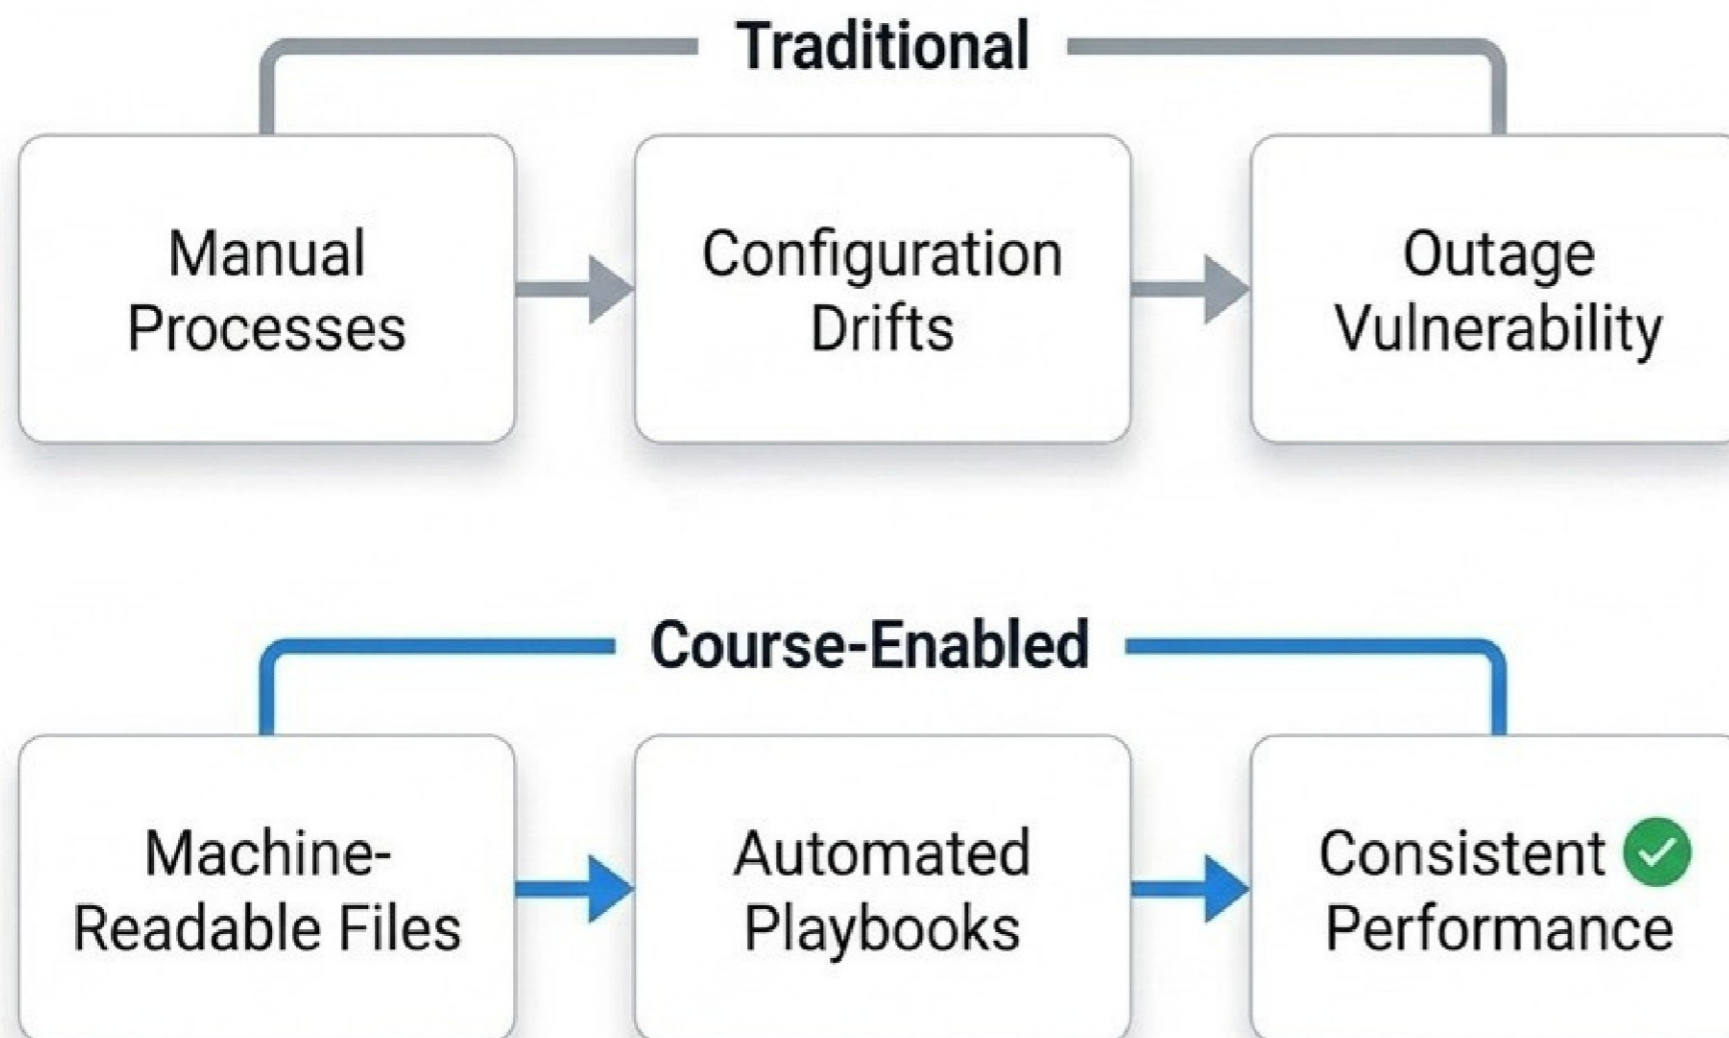

10,000+
Certified Trainers

Course Completion
Certificate

The Capability Activation Staircase

A Three-Phase Blueprint For System Integrity

Foundation (Introduction)

Grasping Infrastructure as Code and desired state configuration.

Automation (Ansible, CFEngine, Chef)

Establishing client-server models, writing playbooks, and developing recipes.

Orchestration (Puppet, Salt)

Crafting manifests, utilizing advanced Salt states, and event-driven infrastructure.

Phase 1 Establishing Infrastructure As Code Core

Phase 2 Transitioning To Automated Provisioning

1. Ansible Architecture

Bridging applicassives aares configuration management. Alc.

2. CFEngine Policies

Developing configuration vstent policies and a desired state.

3. Chef Workstations

4. Ruby DSL Recipes

Phase 3 Scaling With Advanced Orchestration

Targeting Organizational Skill Gaps

Role	Targeted Skill Acquisition	Business Outcome
DevOps Engineers	Tool Evaluation And Automated Scripts	Ensures Systems Are In Deployable State
IT Administrators	Monitoring And Reporting	Faster Recovery From Outages
Configuration Managers	Compliance Analysis	Uniform Application Of Security Measures