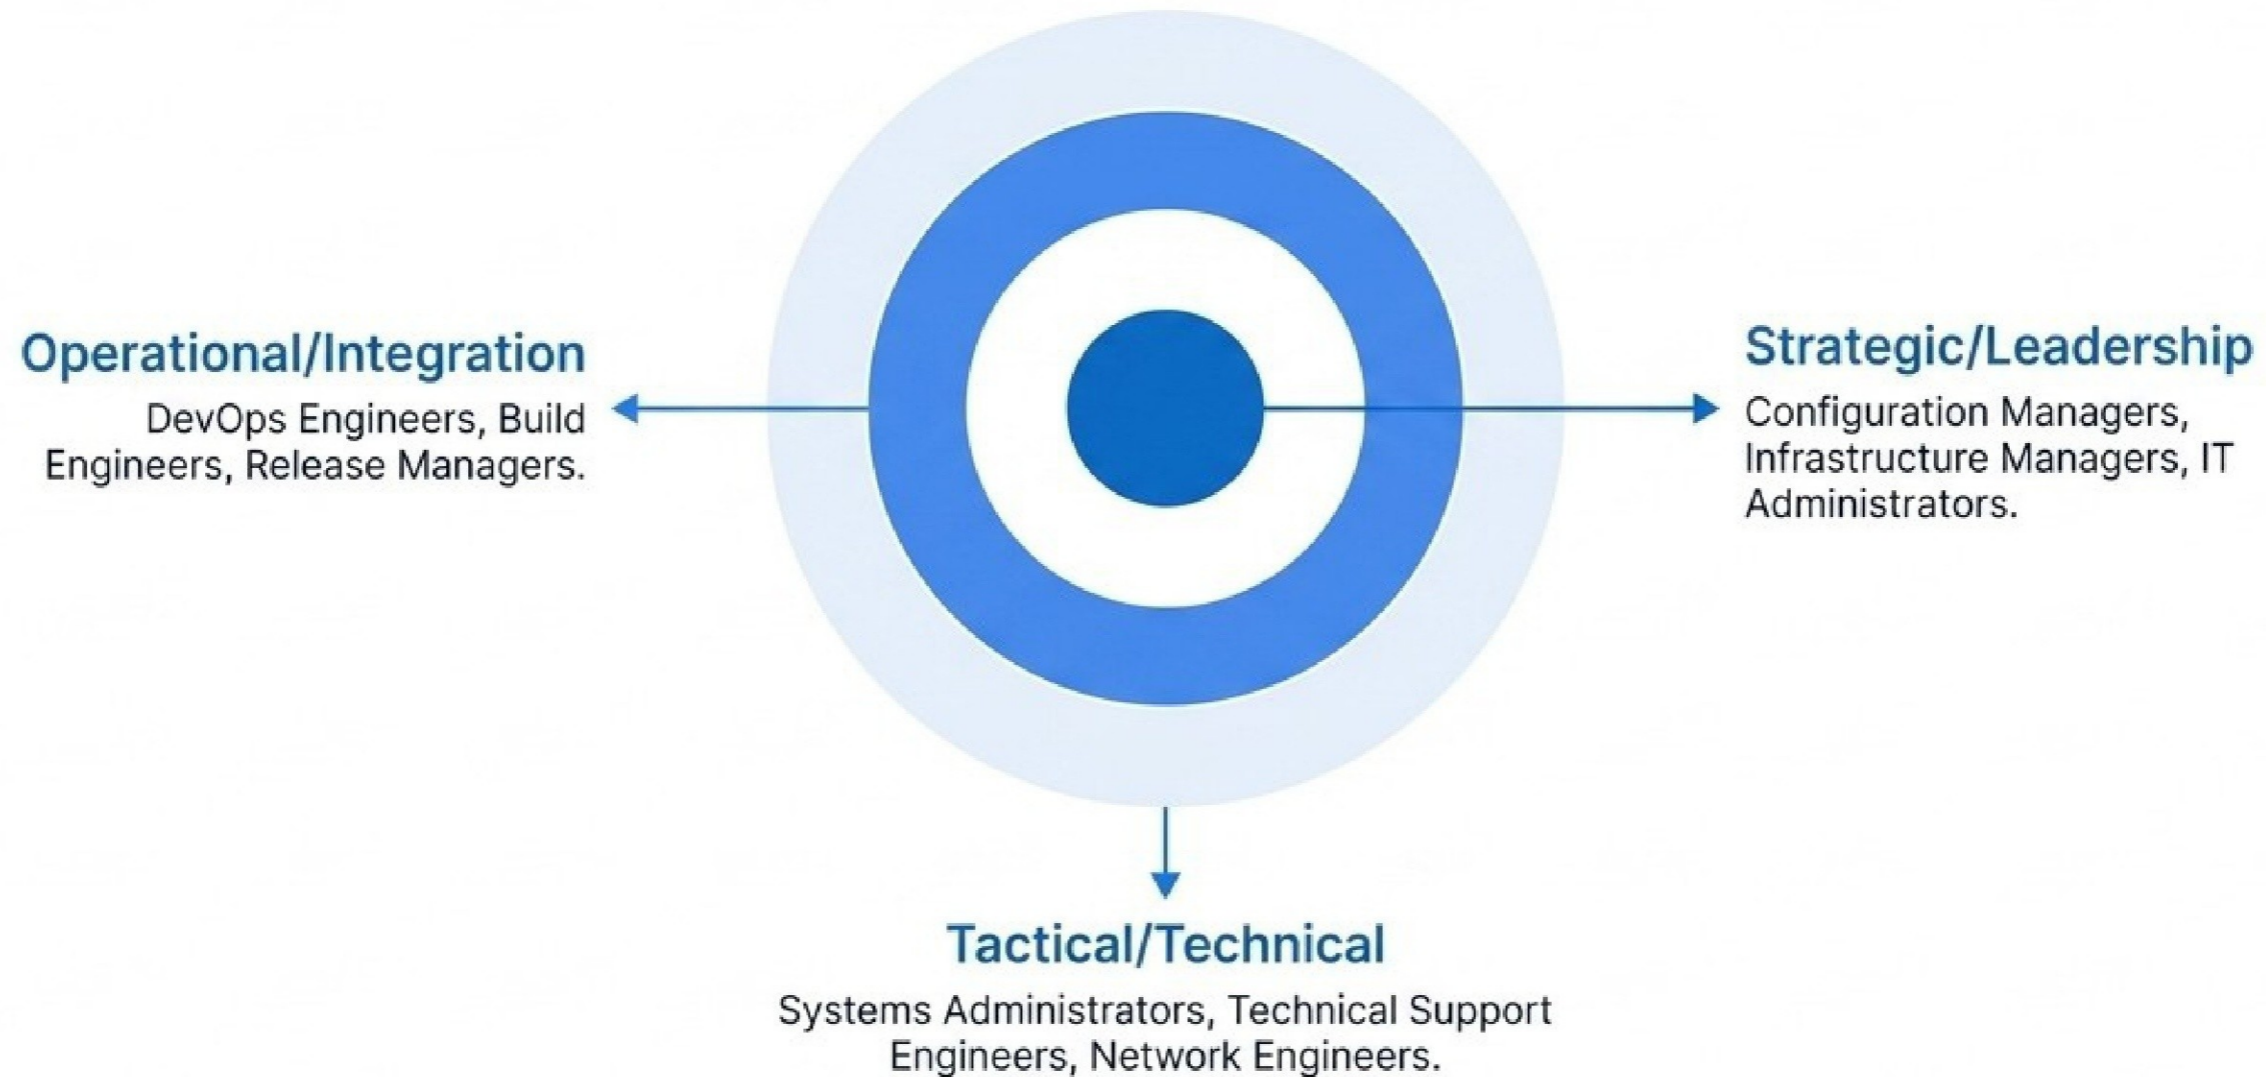

Phase 1 Establishing Infrastructure As Code Core

Phase 2 Transitioning To Automated Provisioning

1. Ansible Architecture

Bridging applicassives aares configuration management. Alc.

2. CFEngine Policies

Developing configuration vstent policies and a desired state.

3. Chef Workstations

4. Ruby DSL Recipes

Phase 3 Scaling With Advanced Orchestration

Targeting Organizational Skill Gaps

Role	Targeted Skill Acquisition	Business Outcome
DevOps Engineers	Tool Evaluation And Automated Scripts	Ensures Systems Are In Deployable State
IT Administrators	Monitoring And Reporting	Faster Recovery From Outages
Configuration Managers	Compliance Analysis	Uniform Application Of Security Measures

The Transformation Engine For Business ROI

Target Audience Alignment

Flexible Enterprise Deployment Options

Virtual Live Instructor-Led Training

Global reach for scattered teams.

Interactive tools for engagement.