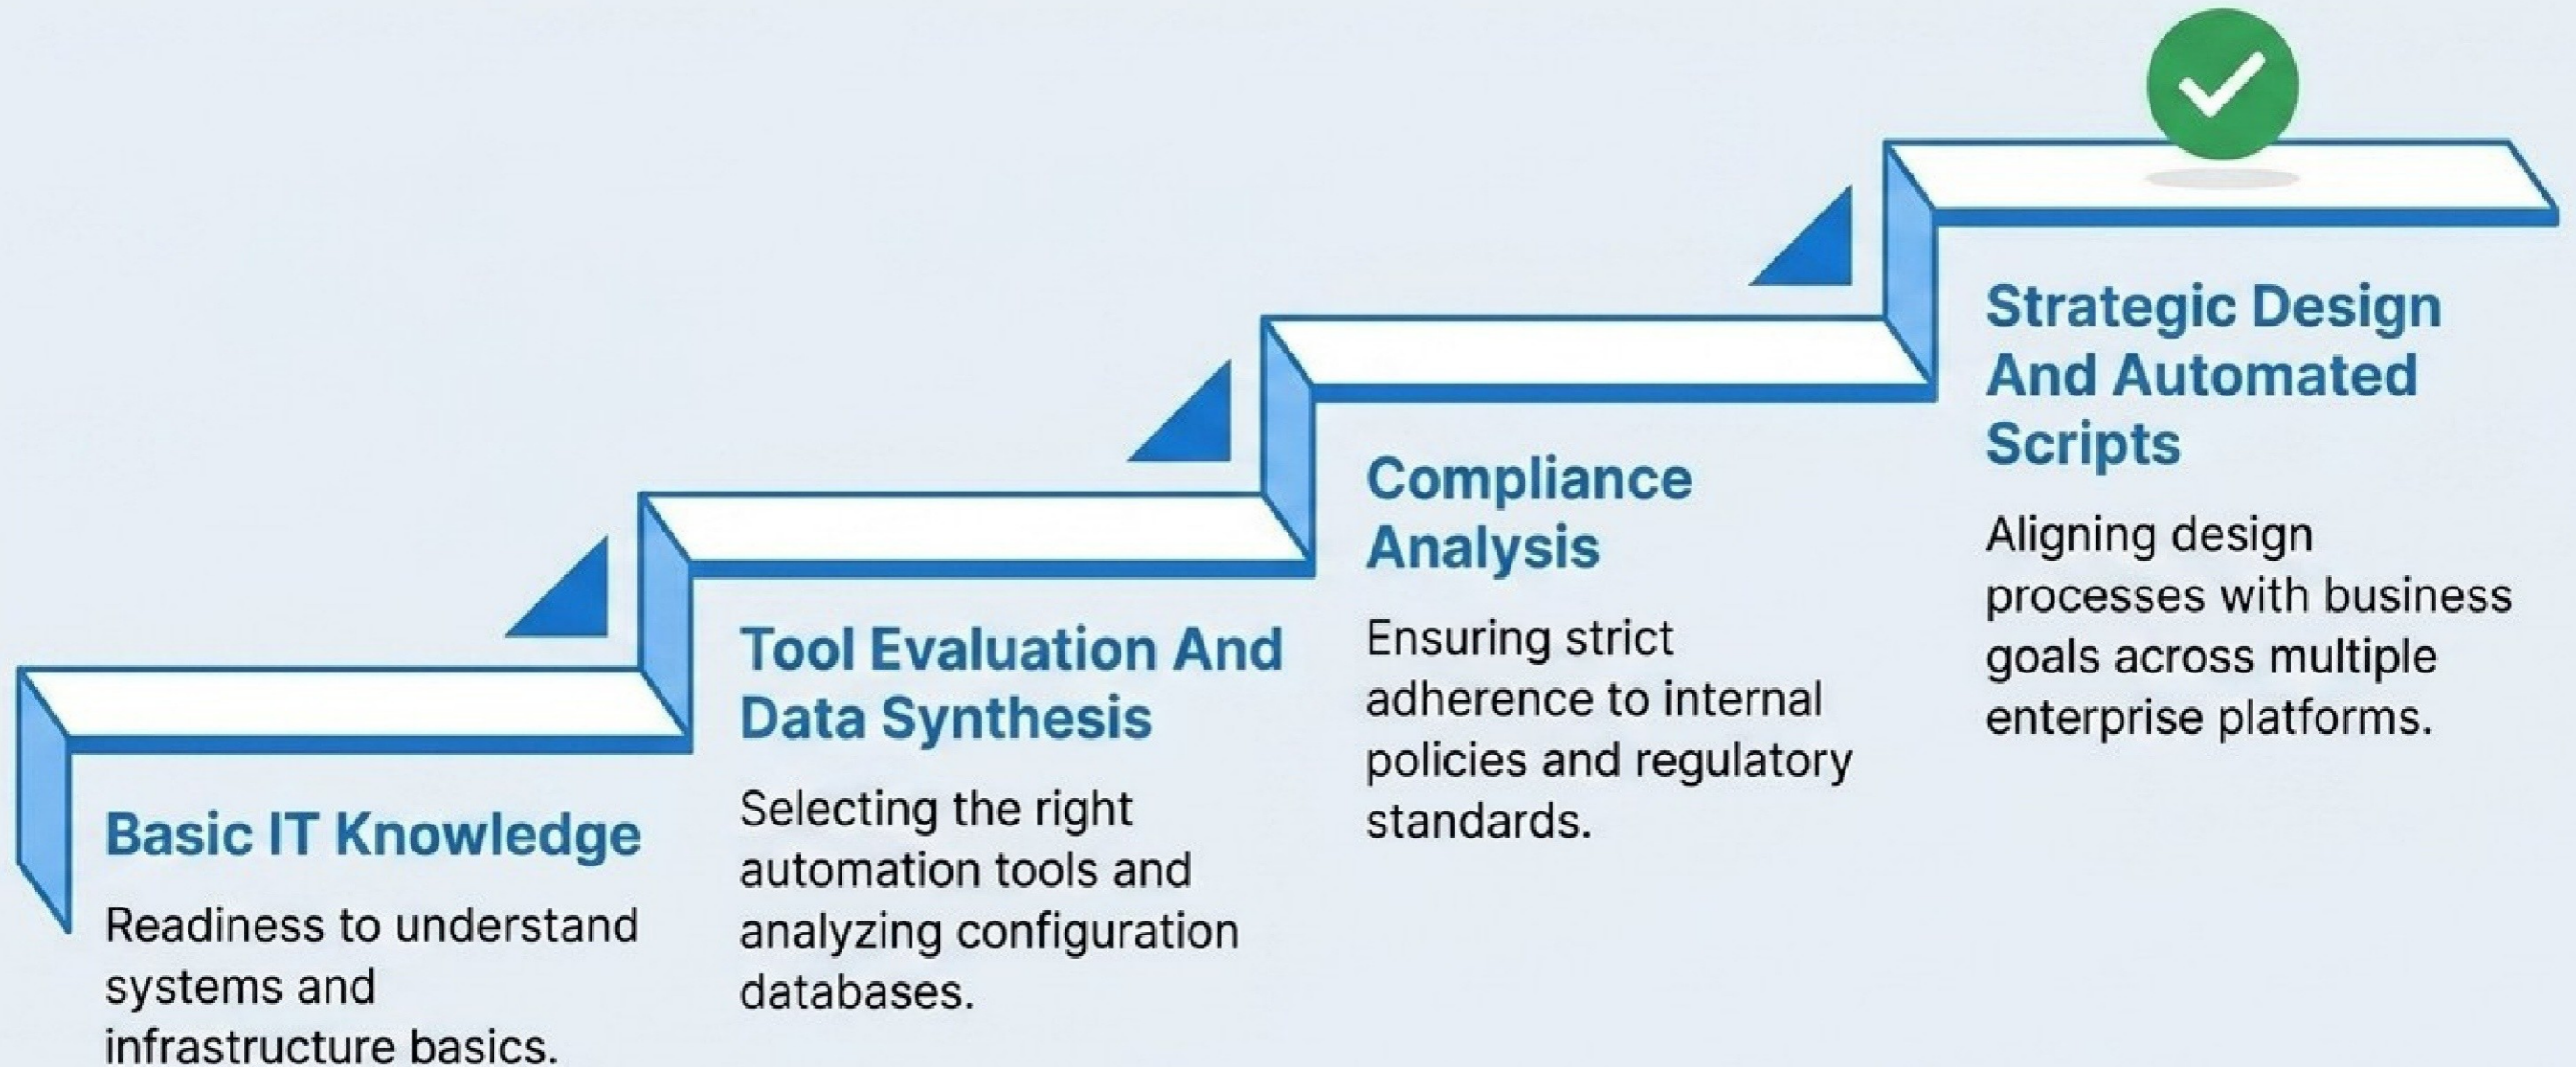

High risk of system drifts, discrepancies between environments, and slow recovery from outages.

Edstellar Expert-Led Training

Edstellar Expert-Led Training

Implementing Infrastructure as Code (IaC) and standard practices via customized group training.

Automated Integrity

Always-deployable states, uniform compliance, and resilient, scalable IT infrastructure.

Executive Summary Of Training Operations

32 - 40 Hours
Duration

Instructor-Led
Group Training

Virtual / On-Site / Off-Site
Modalities

10,000+
Certified Trainers

Course Completion
Certificate

The Capability Activation Staircase

A Three-Phase Blueprint For System Integrity

Foundation (Introduction)

Grasping Infrastructure as Code and desired state configuration.