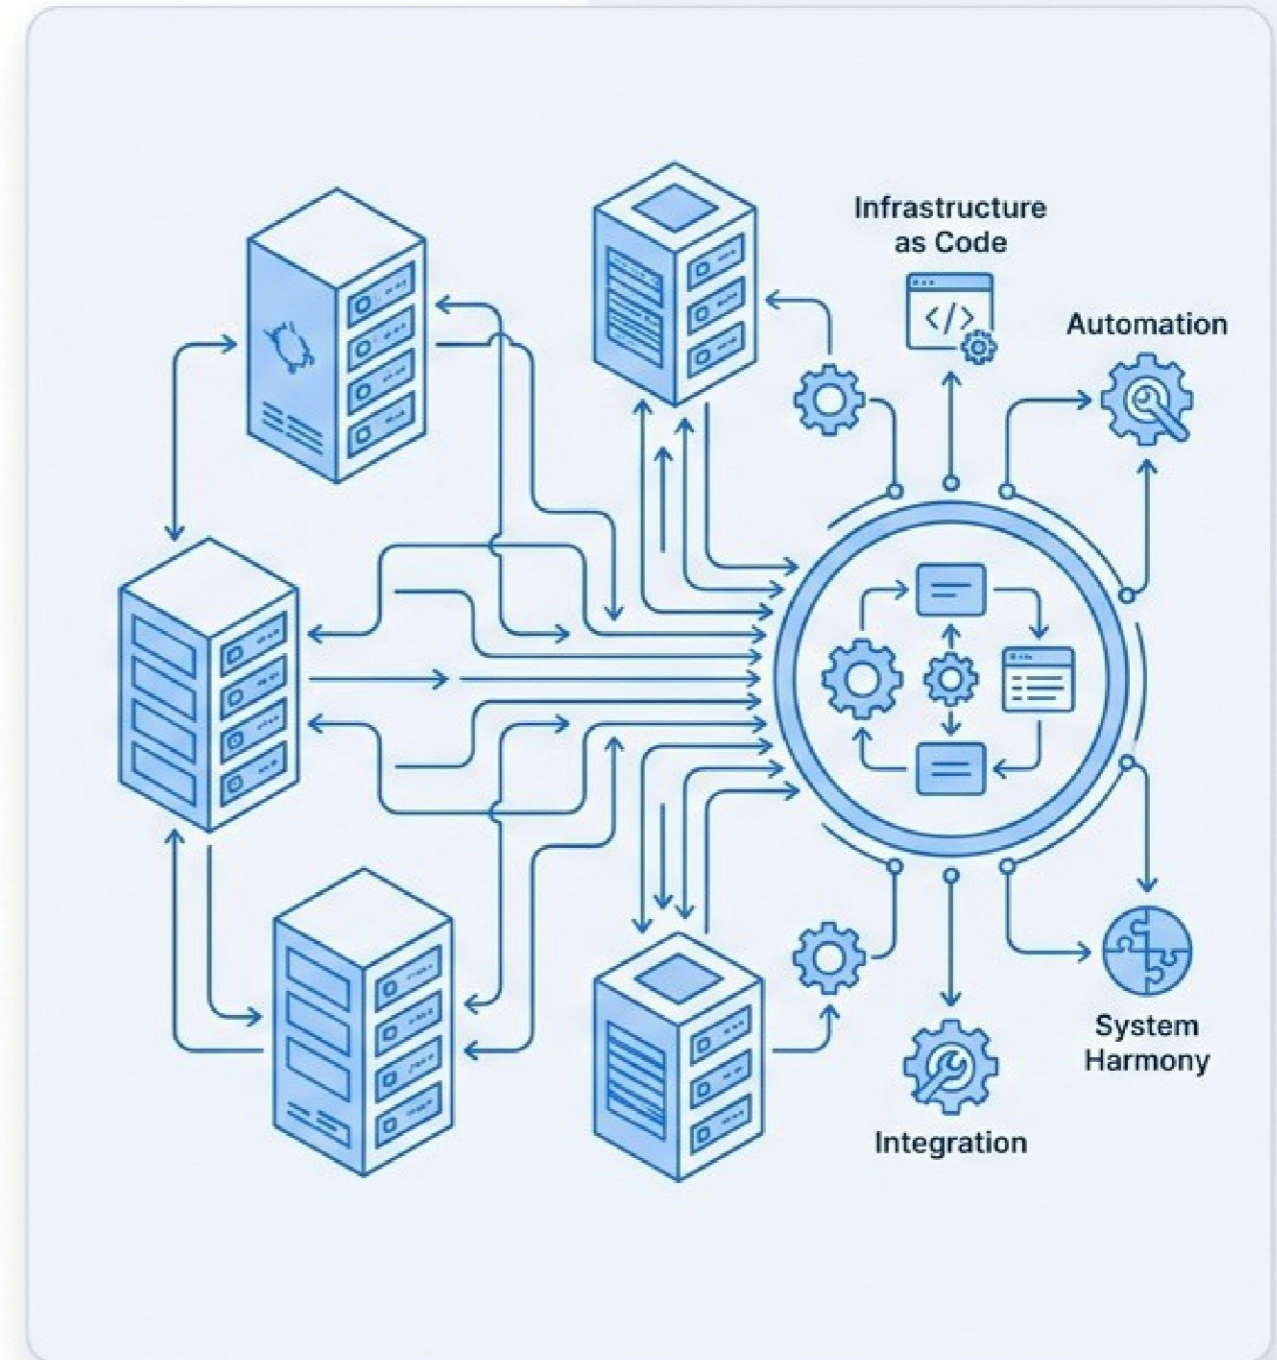

Configuration Management Tools Corporate Training

Drive Team Excellence And System Integrity With Expert-Led Automation

The Infrastructure Management Paradigm Shift

Manual Configuration

Manual Configuration

High risk of system drifts, discrepancies between environments, and slow recovery from outages.

Edstellar Expert-Led Training

Edstellar Expert-Led Training

Implementing Infrastructure as Code (IaC) and standard practices via customized group training.

10,000+
Certified Trainers

Course Completion
Certificate

The Capability Activation Staircase

A Three-Phase Blueprint For System Integrity

Foundation (Introduction)

Grasping Infrastructure as Code and desired state configuration.