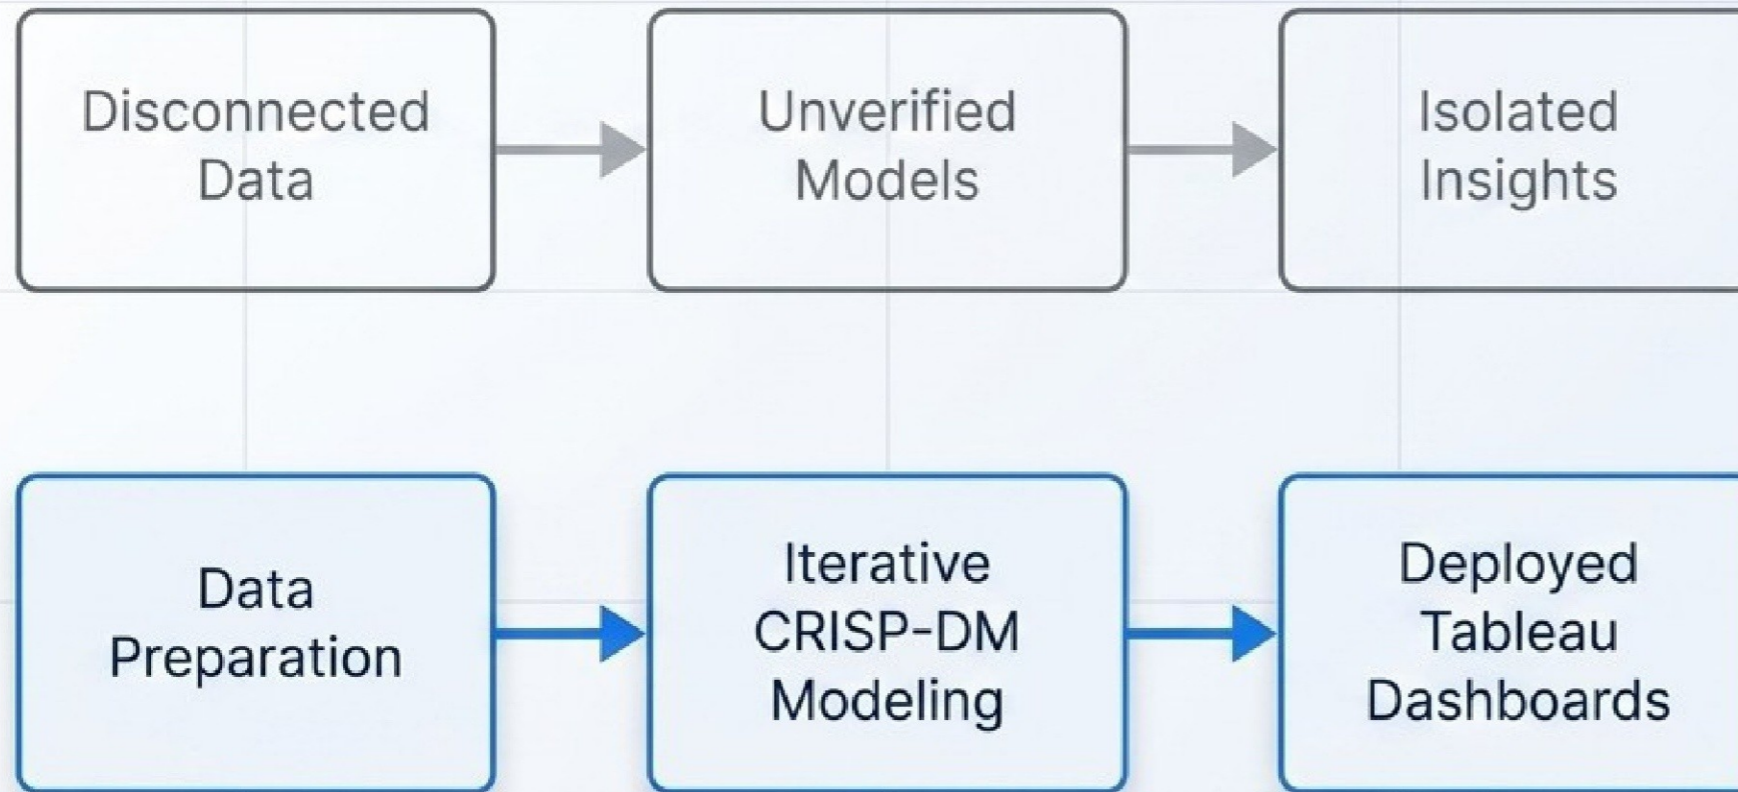

Phase 1: Foundational Integration

R Environment Setup, Data Frames, Tableau Integration Via Rserve

Establishing the analytical baseline and seamless tool connectivity.

Phase 2: Predictive Intelligence

CRISP-DM Methodology, Linear Regression, Decision Trees

Transforming historical data into predictive enterprise workflows.

Phase 3: Advanced Automation

K-Means Clustering, Neural Networks, IoT Integration

Deploying unsupervised learning and automated decision systems.

Phase One: Analytics Integration Hub

Phase Two: Predictive Modeling Workflows

- Simple Linear Regression
- Multiple Regression Accuracy Assessment
- Bayesian Classification Methods
- Decision Tree Visualization

Phase Three: Unsupervised Learning And Automation

Role And Capability Diagnostic Matrix

Target Audience	Acquired Skill	Business Application
Data Analysts	Tableau And R Integration	Enhanced Decision-Making Through Visual Storytelling
Business Intelligence Analysts	Interactive Dashboard Creation	Dynamic Visual Displays For Actionable Insights
Data Scientists	Data Mining Techniques With R	Uncovering Patterns To Enhance Business Strategies