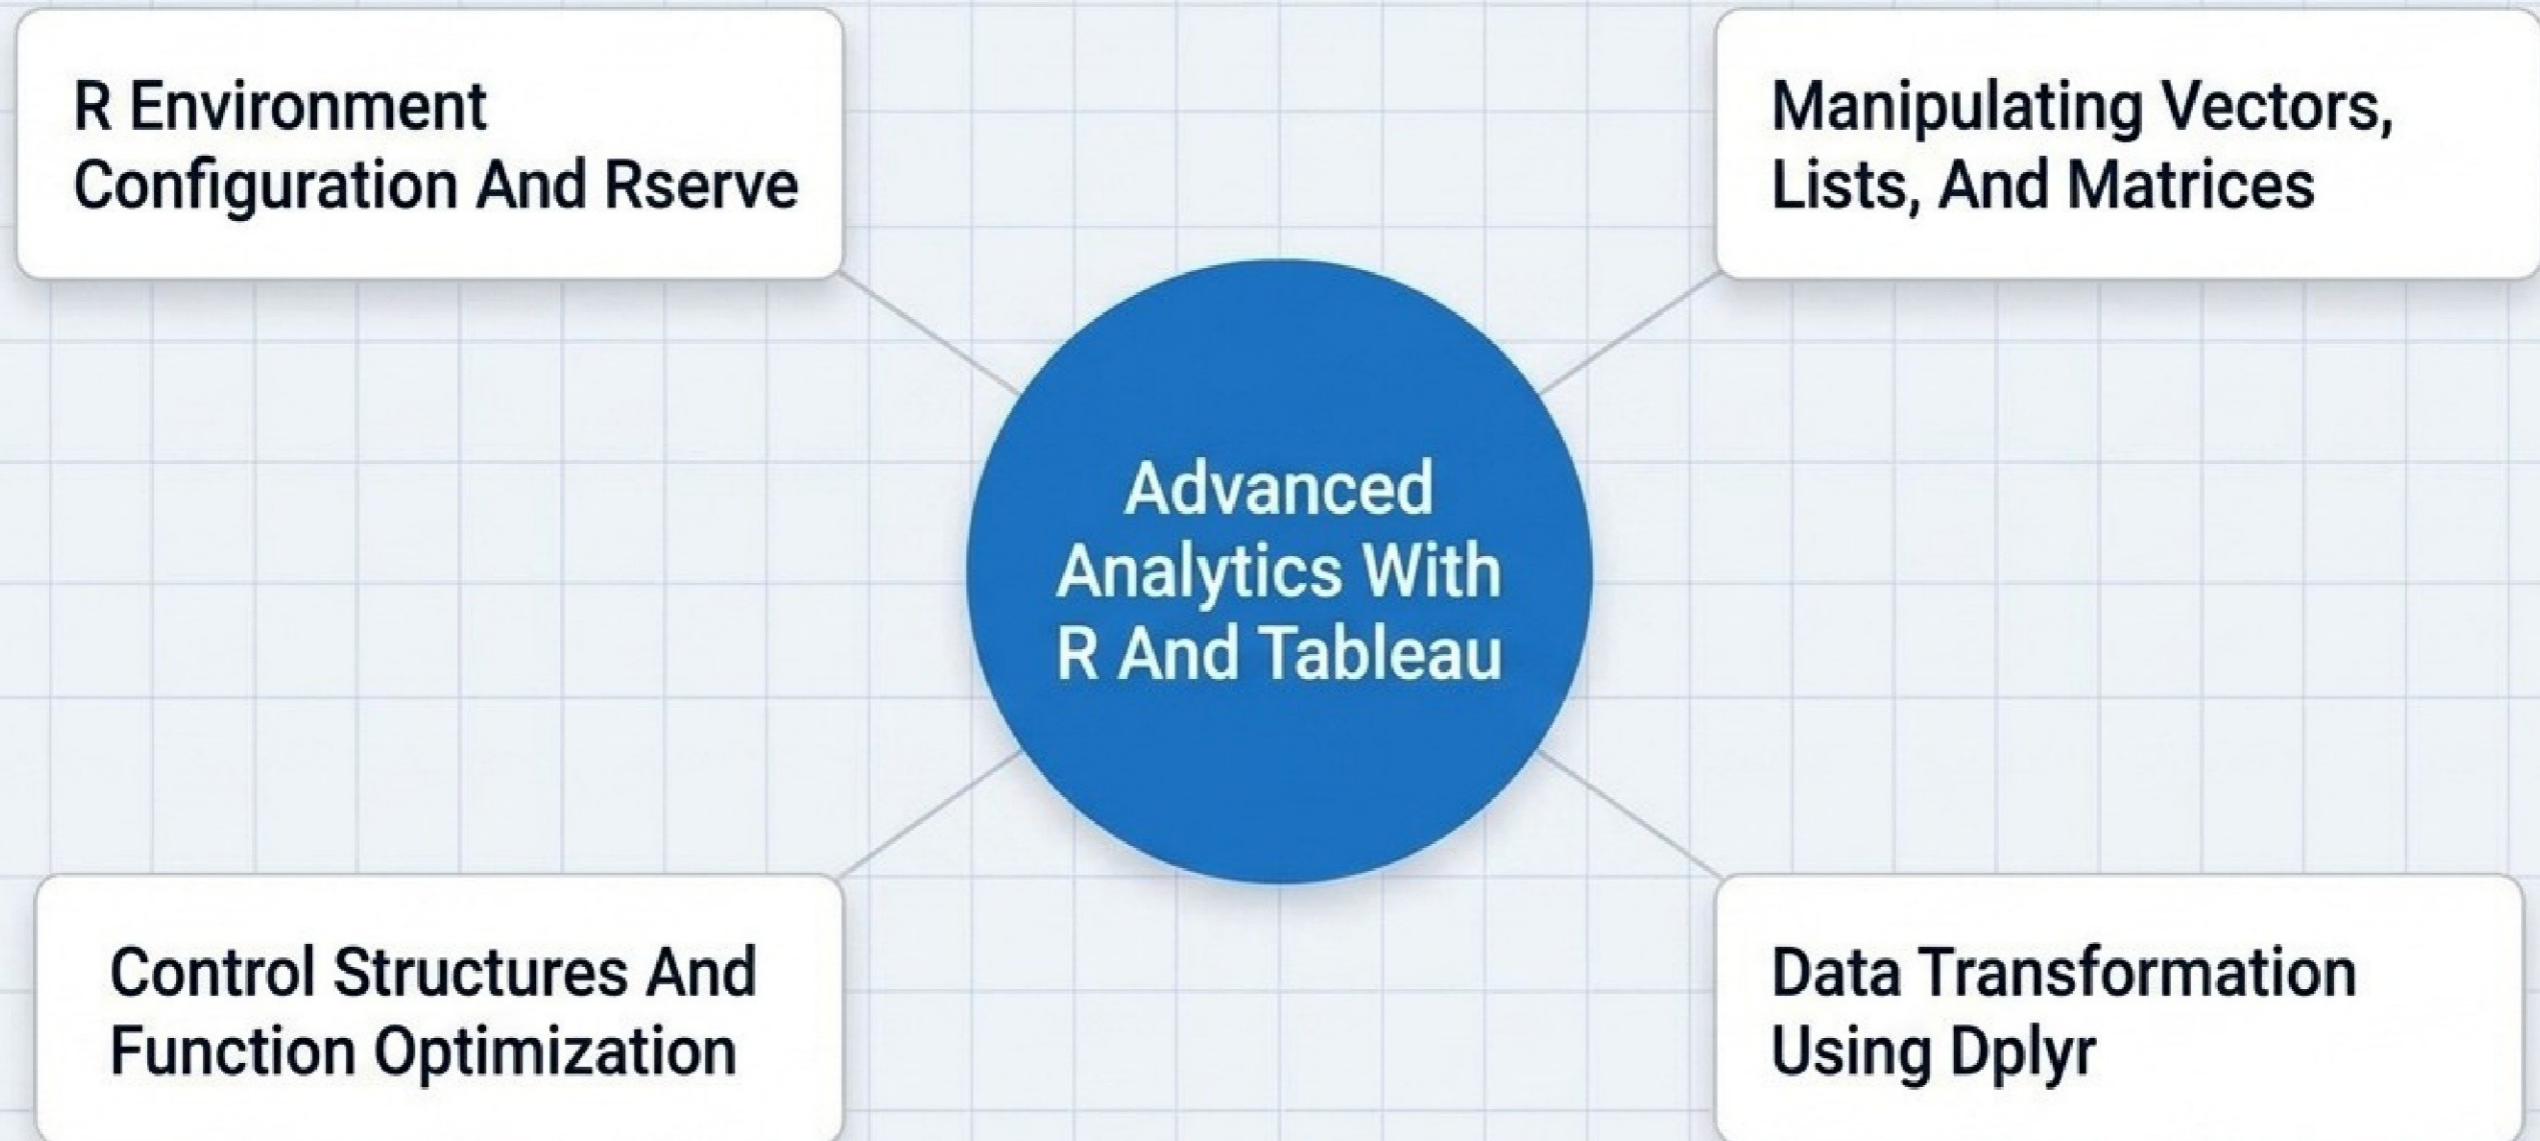

Phase One: Analytics Integration Hub