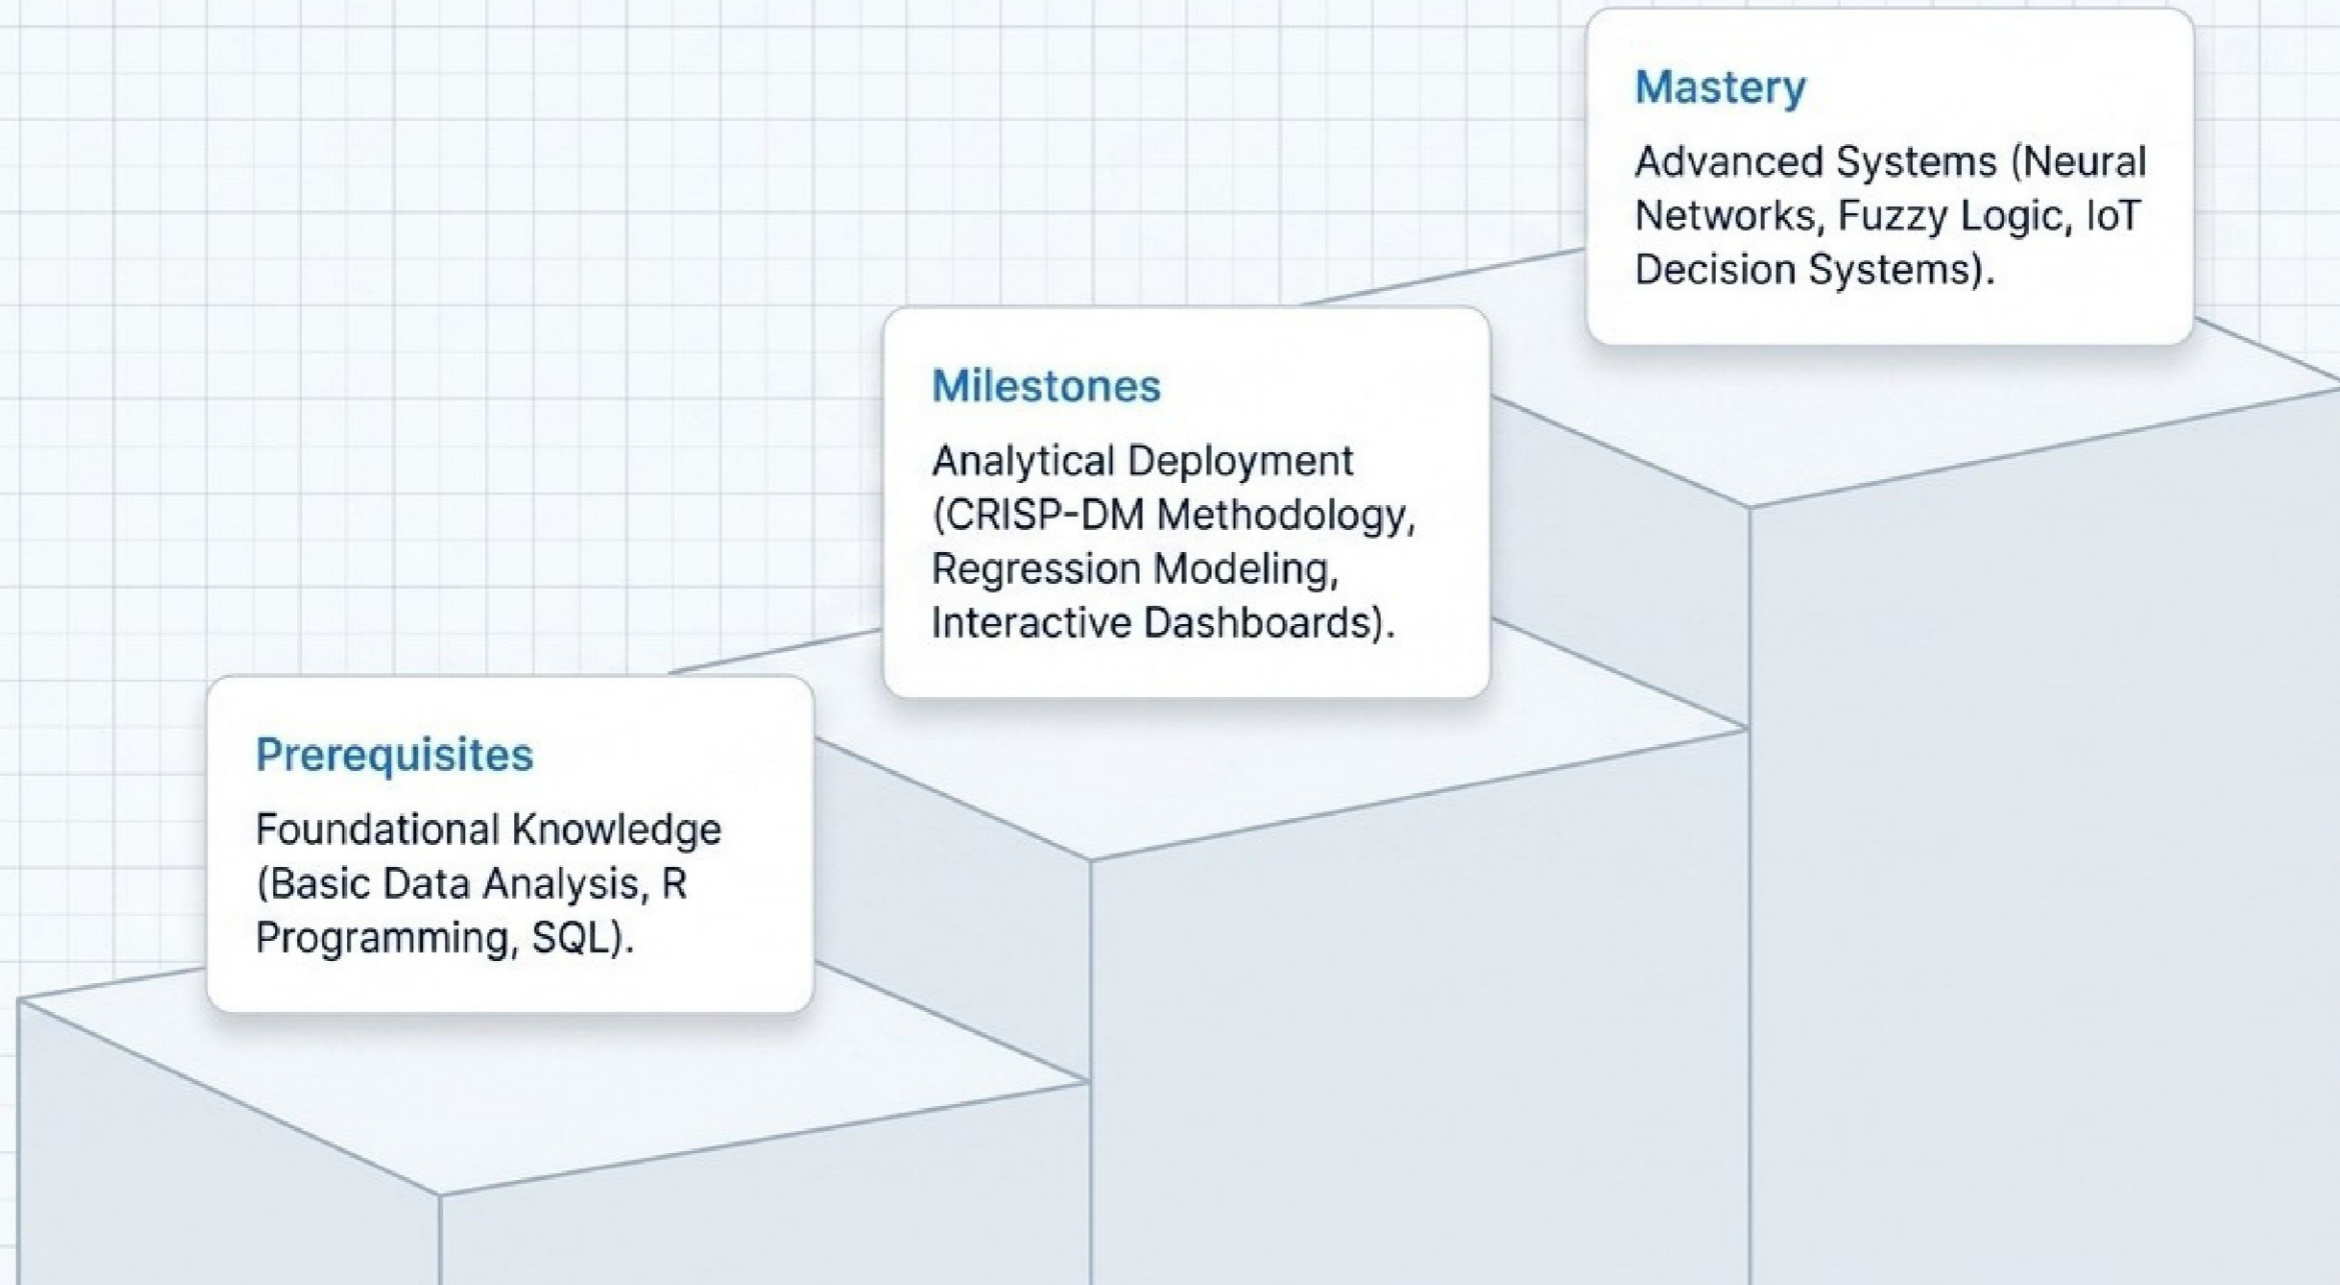

16 To 40 Hours
Duration

Instructor-Led
Group Training

Virtual, On-Site, Or
Off-Site Delivery

10,000+ Verified
Enterprise Trainers

Professional Certificate
Management

The Capability Activation Staircase

The Strategic Curriculum Architecture

Phase 1: Foundational Integration

R Environment Setup, Data Frames, Tableau Integration Via Rserve

Establishing the analytical baseline and seamless tool connectivity.

Phase 2: Predictive Intelligence

CRISP-DM Methodology, Linear Regression, Decision Trees

Transforming historical data into predictive enterprise workflows.

Phase 3: Advanced Automation

K-Means Clustering, Neural Networks, IoT Integration

Deploying unsupervised learning and automated decision systems.