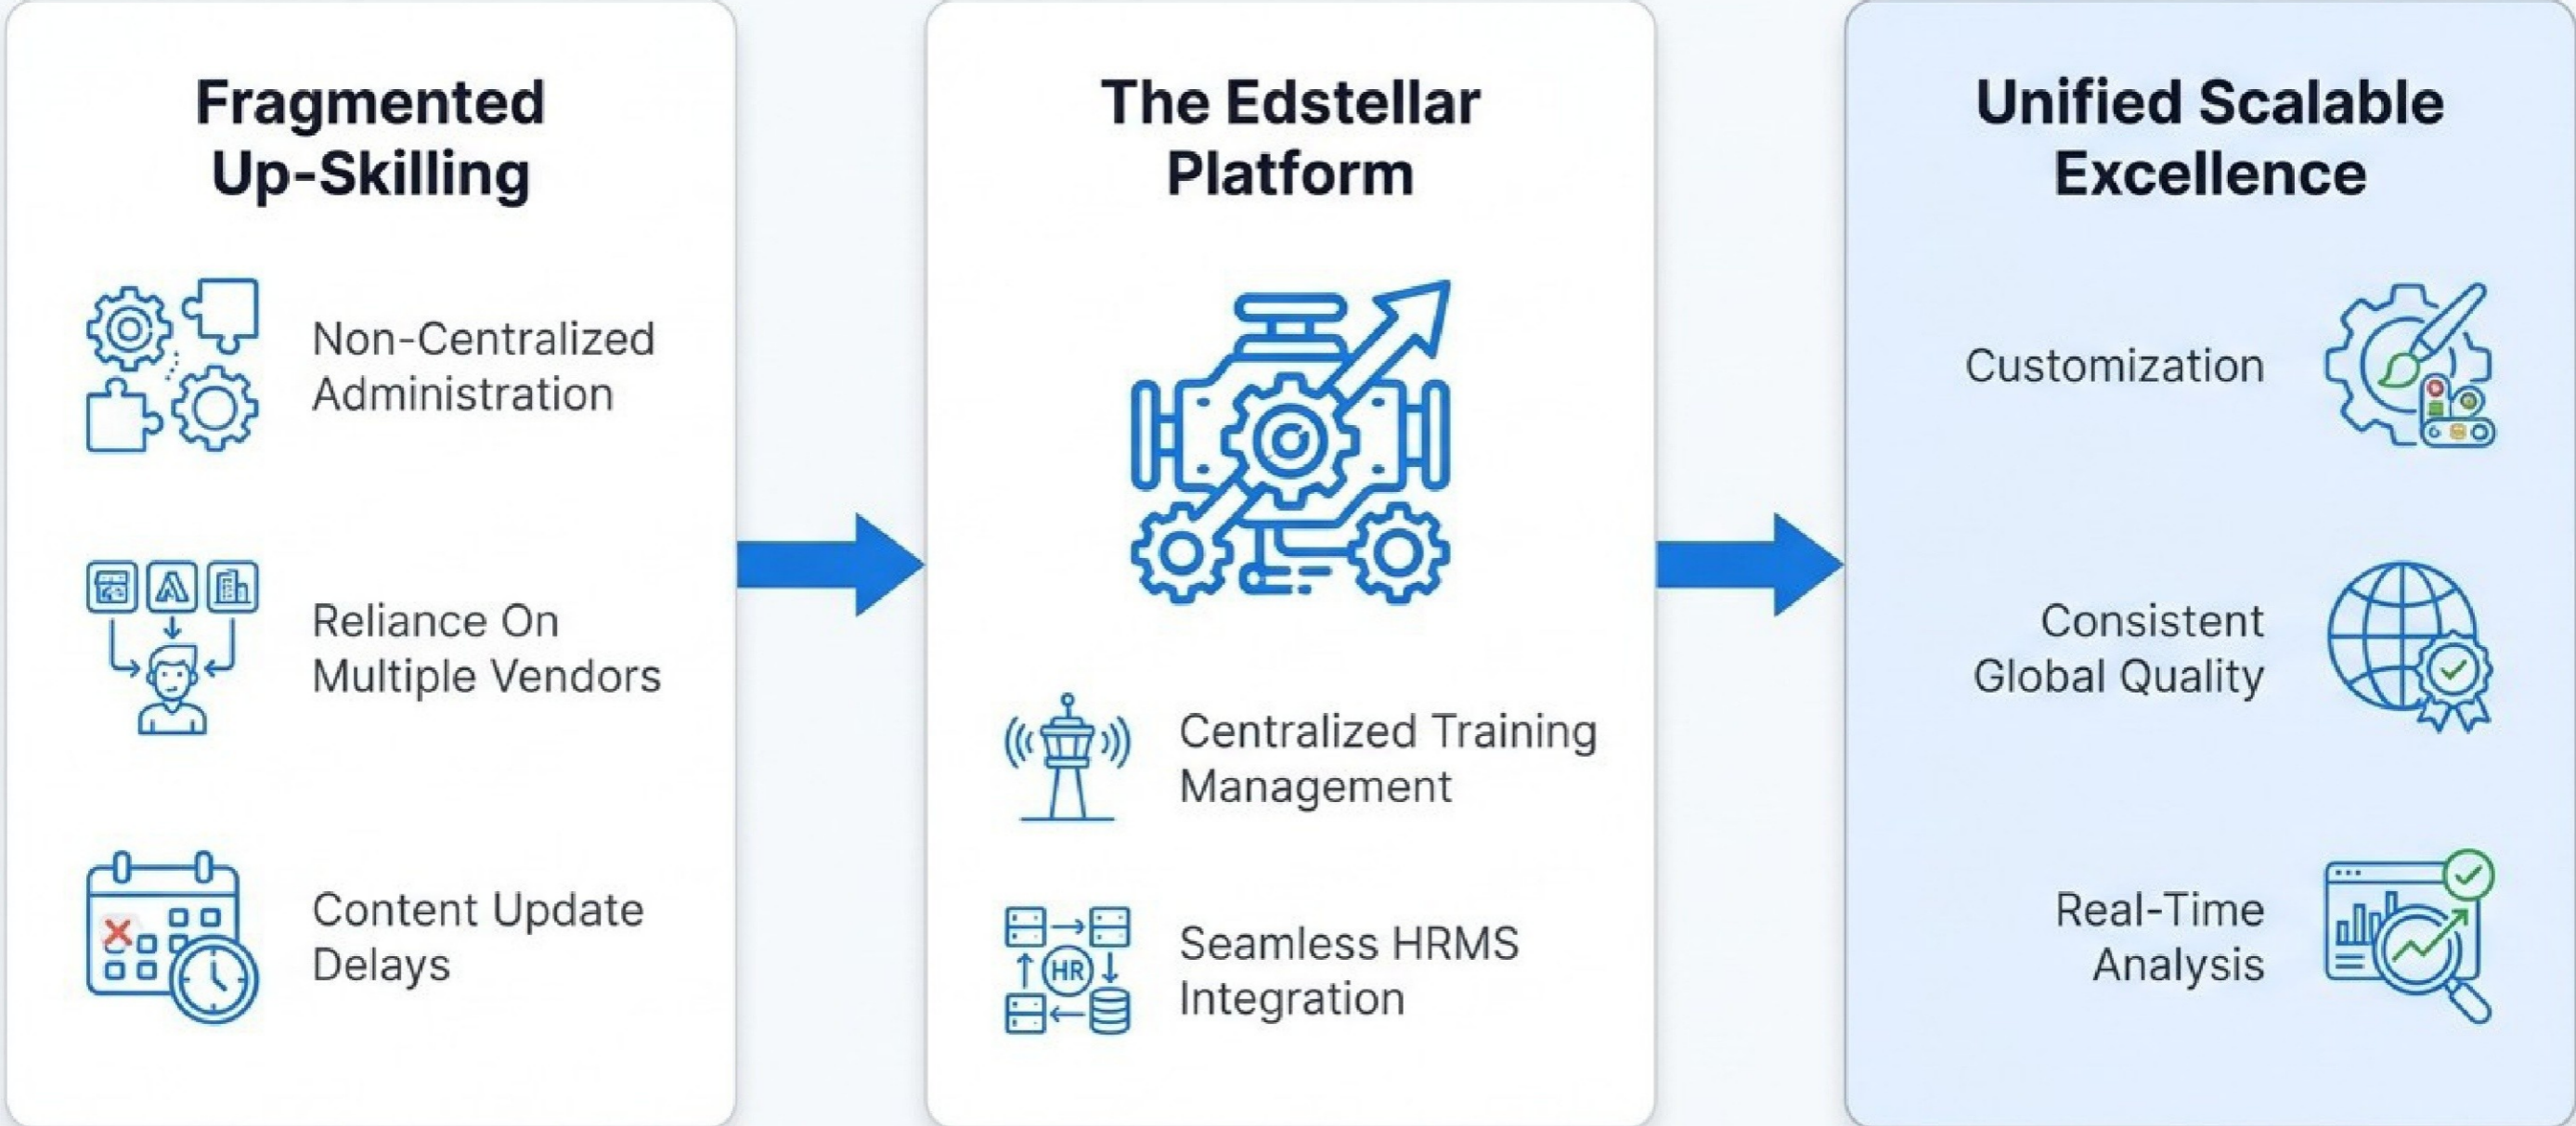

The Capability Transformation

Program Scope And Logistics

Duration — 16 To 24 Hours

Delivery Type — Instructor-Led Group Training

Modality — Virtual, On-Site, Or Off-Site

Network Scale — 10,000+ Verified Trainers

Validation — Edstellar Course Completion Certificate

The Capability Activation Curve

Enterprise Architecture Synthesis

Phase 1: Foundation And Desktop Environment

Core System Navigation
And Workspace
Optimization

Phase 3: Advanced Administration And Security

Command-Line
Automation And
Enterprise Protection

Modules Include: The
Terminal, Package
Management, Security
And Backups

Activating The Core Foundation

The Operational Velocity Model

Traditional
Ad-Hoc Admin

 Trial And Error
Setup

 Inefficient
Troubleshooting

 System
Downtime

**Course-Enabled
Efficient Admin**

 Structured
Training

 Automated
Configuration

 Reliable
Connectivity
And Speed