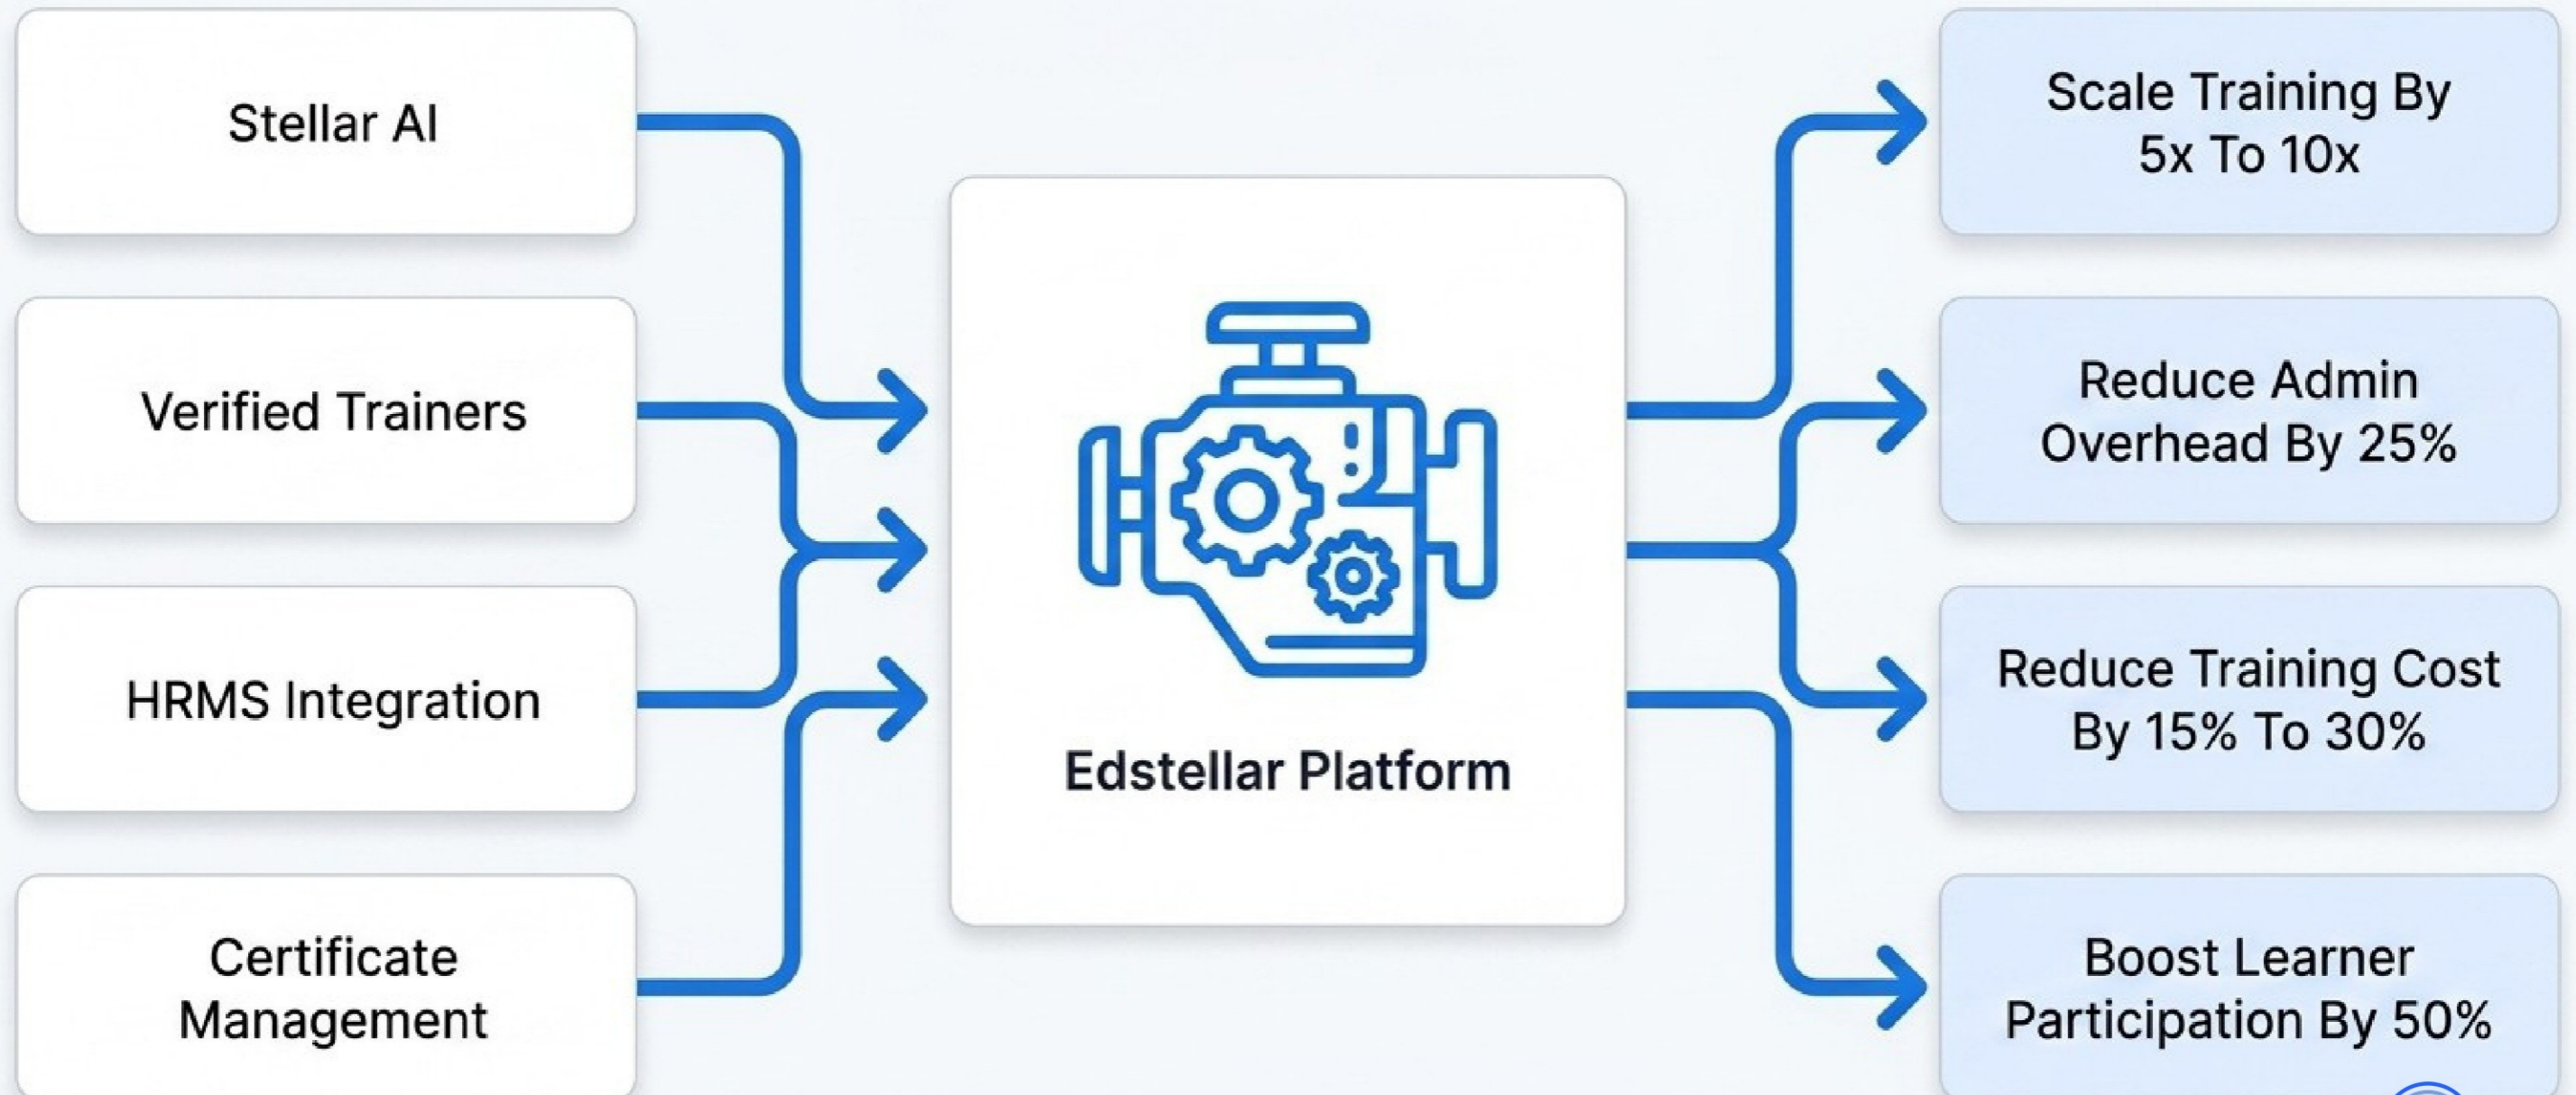

The Return On Integration