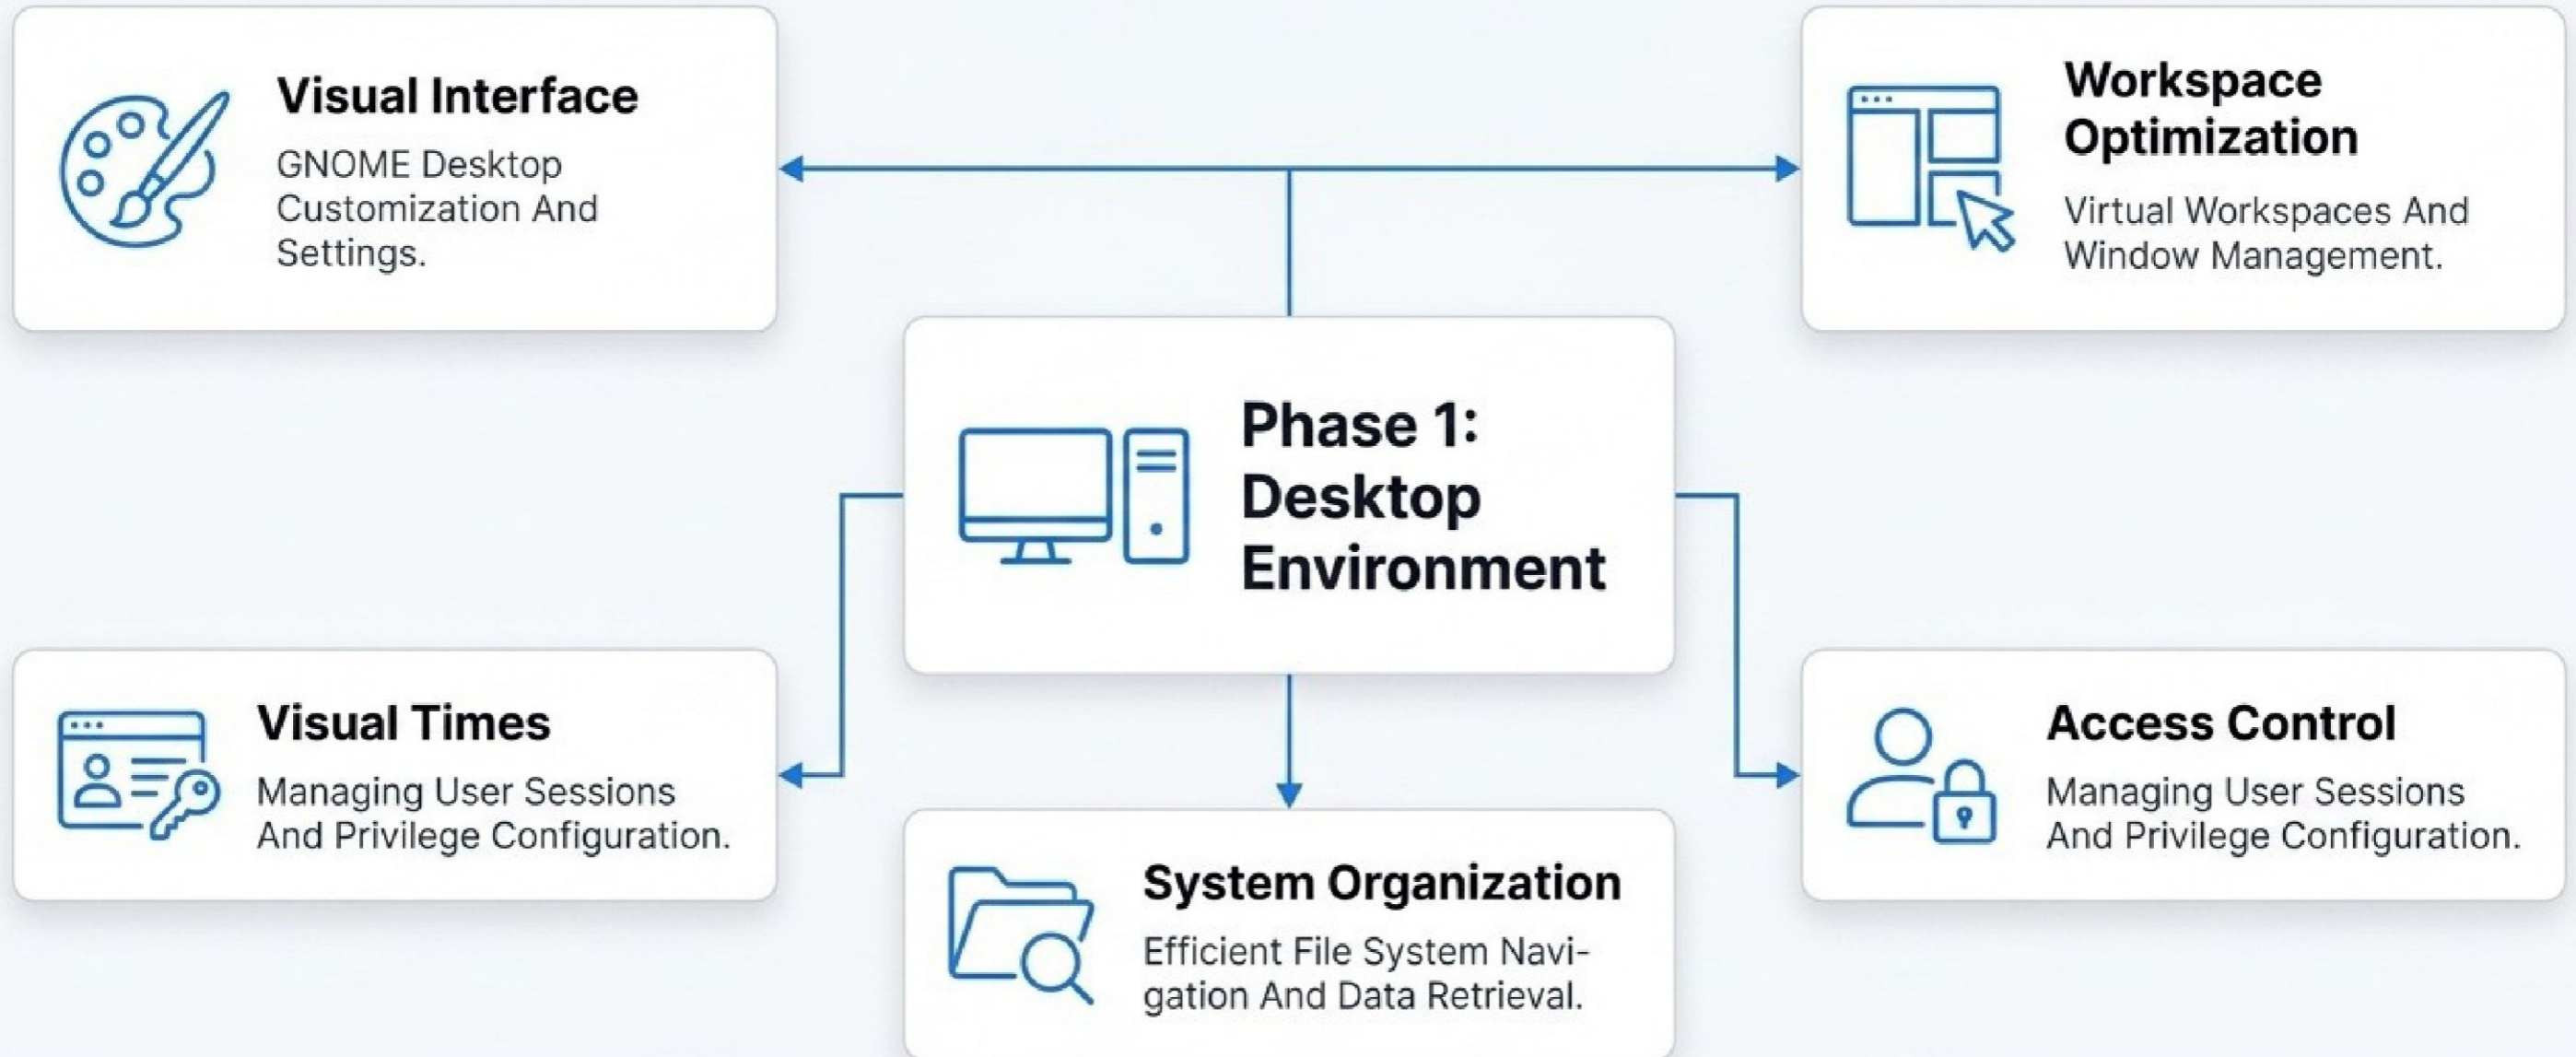

Modules Include: Ubuntu
Installation, GNOME
Desktop, Workspace
Layouts

Phase 2: System Configuration And Networking

Hardware Management
And Connectivity

Modules Include:
Wireless Networking,
Disks And Storage, Printer
Configuration

Phase 3: Advanced Administration And Security

Command-Line
Automation And
Enterprise Protection

Modules Include: The
Terminal, Package
Management, Security
And Backups

Activating The Core Foundation

The Operational Velocity Model

Traditional
Ad-Hoc Admin

 Trial And Error
Setup

 Inefficient
Troubleshooting

 System
Downtime

**Course-Enabled
Efficient Admin**

 Structured
Training

 Automated
Configuration

 Reliable
Connectivity
And Speed

The Return On Integration

Target Audience Alignment

Adaptive Global Delivery

Virtual Live

- Learn From Anywhere
- Consistent Quality Across Geographies
- Scales For Large Groups

On-Site In-House

- Higher Engagement
- Tailored Workplace Environment
- Improved Team Collaboration