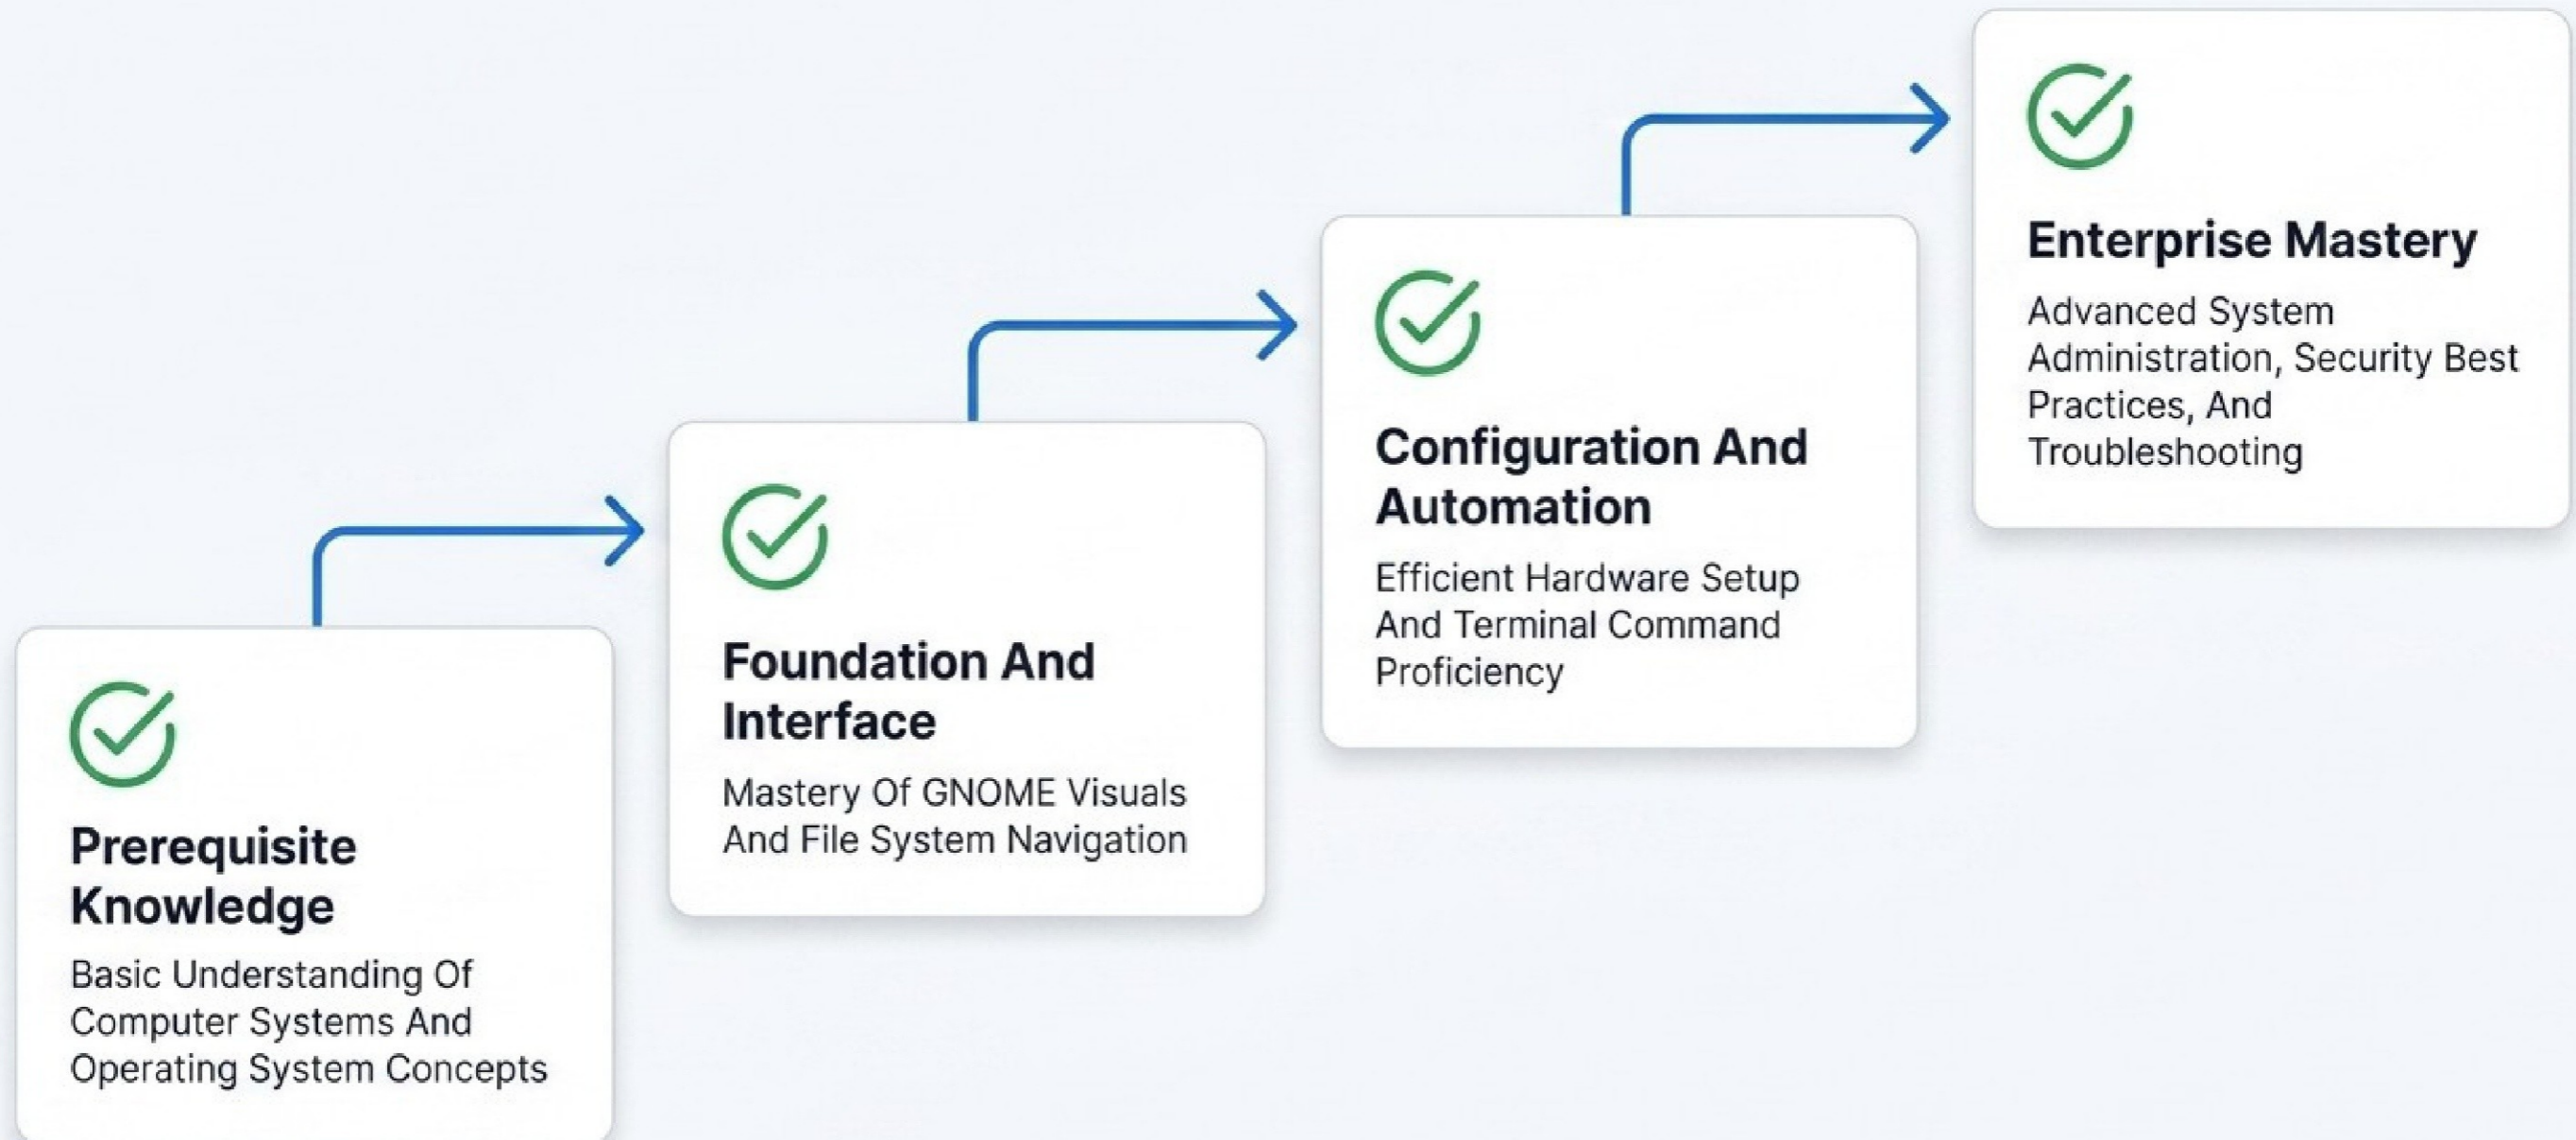

The Capability Transformation

Program Scope And Logistics

Duration — 16 To 24 Hours

Delivery Type — Instructor-Led Group Training

Modality — Virtual, On-Site, Or Off-Site

Network Scale — 10,000+ Verified Trainers

Validation — Edstellar Course Completion Certificate

The Capability Activation Curve

Enterprise Architecture Synthesis

Phase 1: Foundation And Desktop Environment

Core System Navigation
And Workspace
Optimization

Phase 3: Advanced Administration And Security

Command-Line
Automation And
Enterprise Protection

Modules Include: The
Terminal, Package
Management, Security
And Backups

Activating The Core Foundation

The Operational Velocity Model

Traditional
Ad-Hoc Admin

 Trial And Error
Setup

 Inefficient
Troubleshooting

 System
Downtime

**Course-Enabled
Efficient Admin**

 Structured
Training

 Automated
Configuration

 Reliable
Connectivity
And Speed