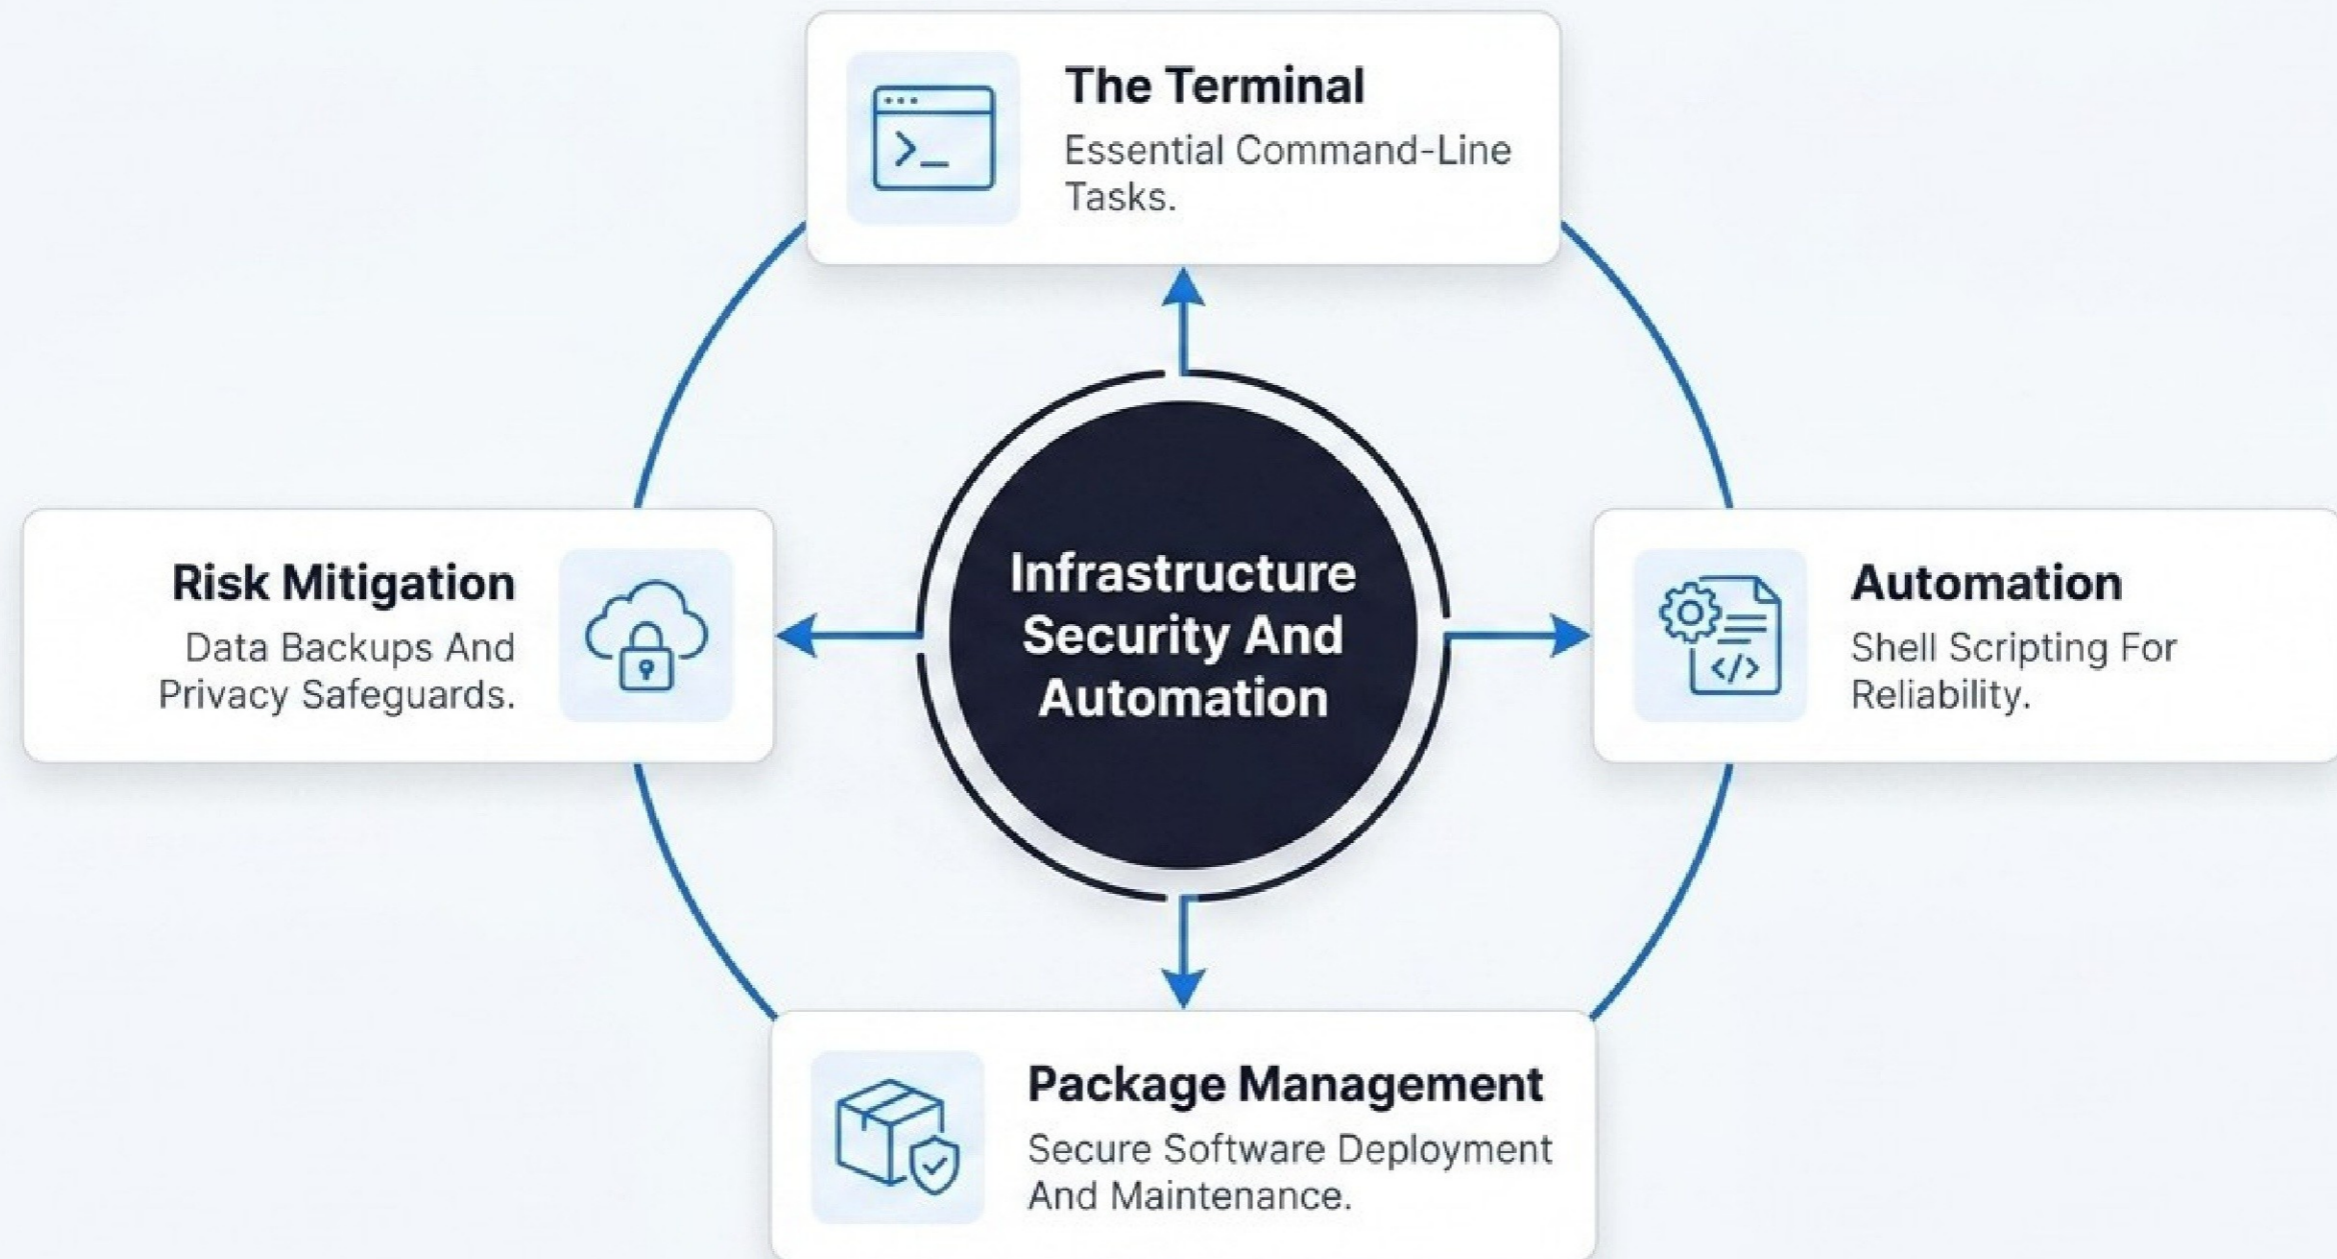

Advanced Enterprise Administration