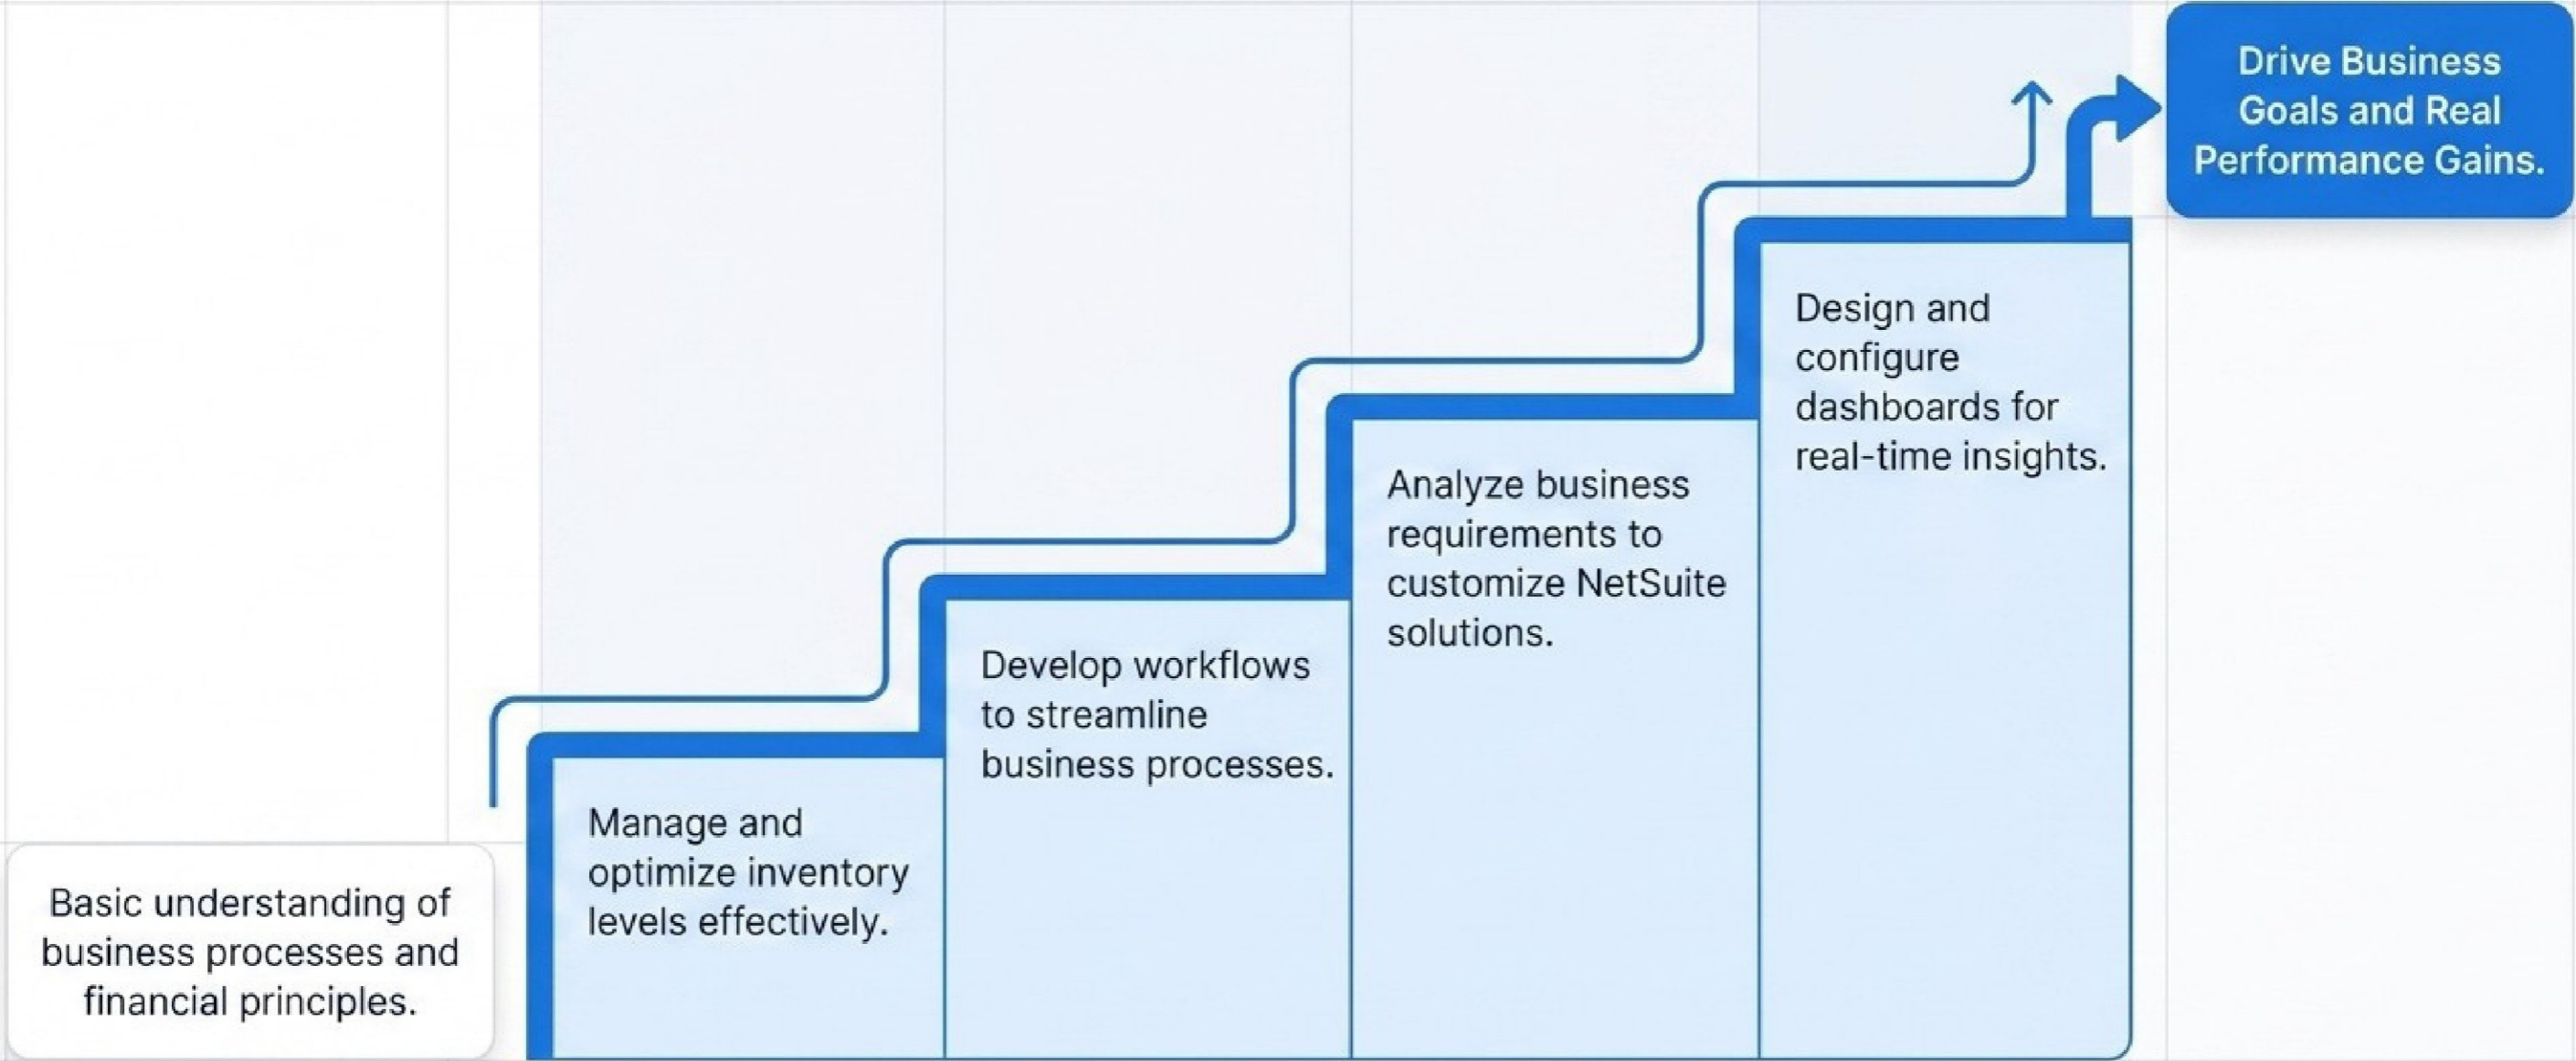

Comprehensive Program Infrastructure

24 - 32 Hours
Duration

Instructor-led
Group Training

Virtual, On-site,
Or Off-site

10,000+
Trainers Globally

Course Completion
Certificate

The Capability Activation Curve (28-36pt)

The ROI Transformation Engine

Target Audience Alignment

Flexible Enterprise Delivery Modalities

Virtual Live Instructor-Led

- Global reach consistency
- Accessible from any space
- Interactive digital tools