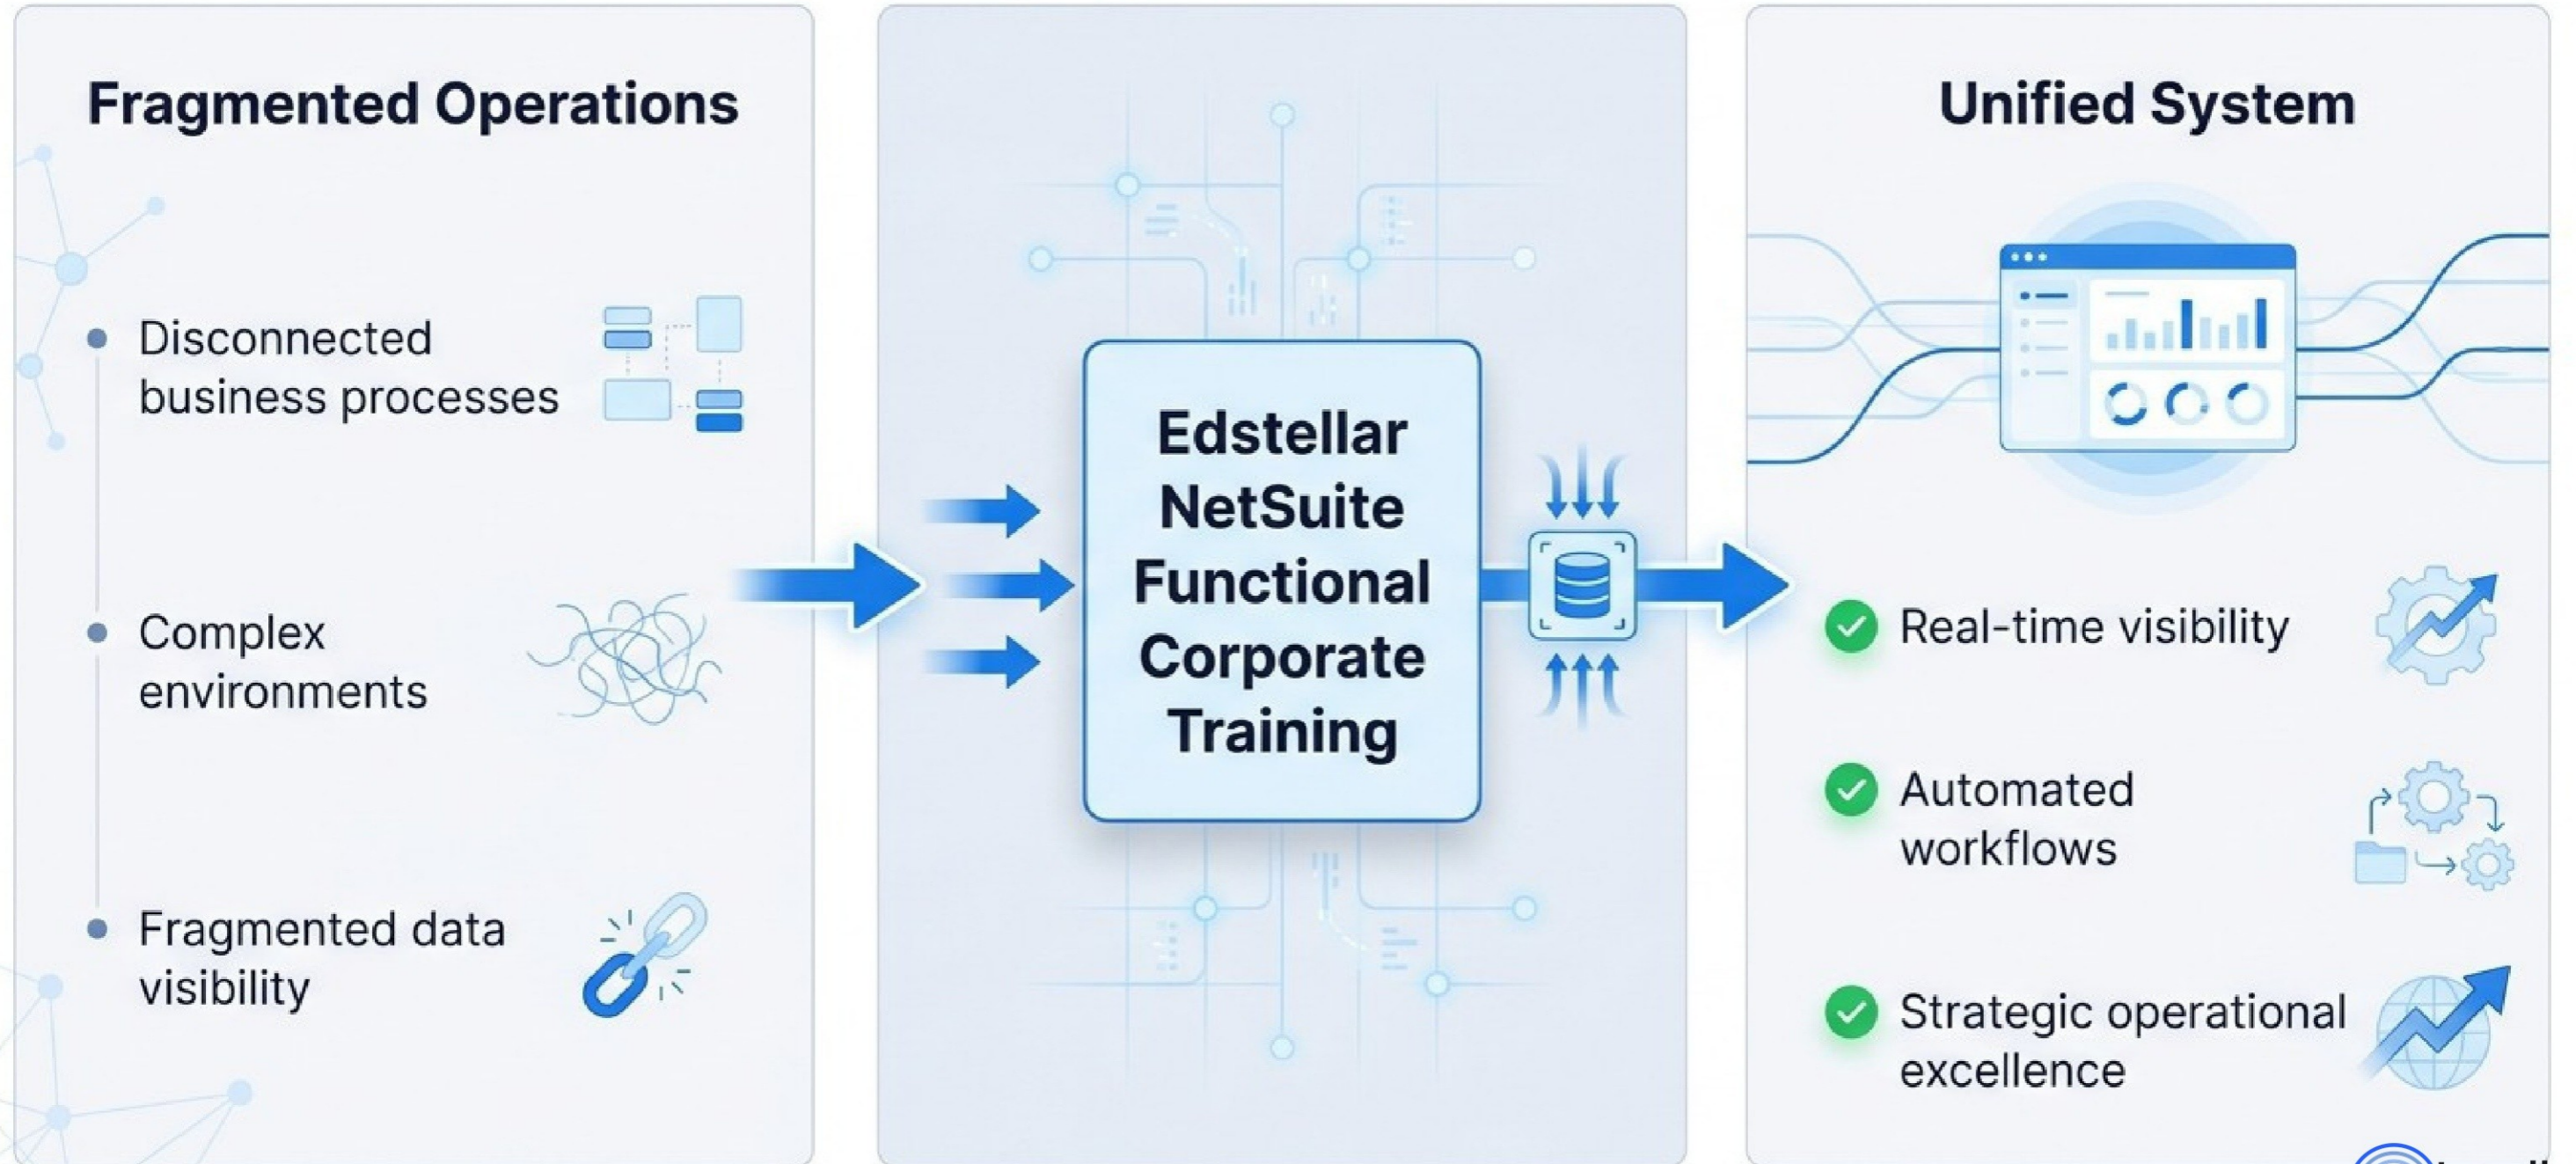

Corporate NetSuite Functional Training Course

Equip your teams with comprehensive skills to navigate, customize, and utilize NetSuite for complex business challenges.

The Evolution Of Cloud Enterprise Planning

Comprehensive Program Infrastructure

24 - 32 Hours
Duration

Instructor-led
Group Training

Virtual, On-site,
Or Off-site

10,000+
Trainers Globally

Course Completion
Certificate

The Capability Activation Curve (28-36pt)

The ROI Transformation Engine

Target Audience Alignment

Flexible Enterprise Delivery Modalities

Virtual Live Instructor-Led

- Global reach consistency
- Accessible from any space
- Interactive digital tools