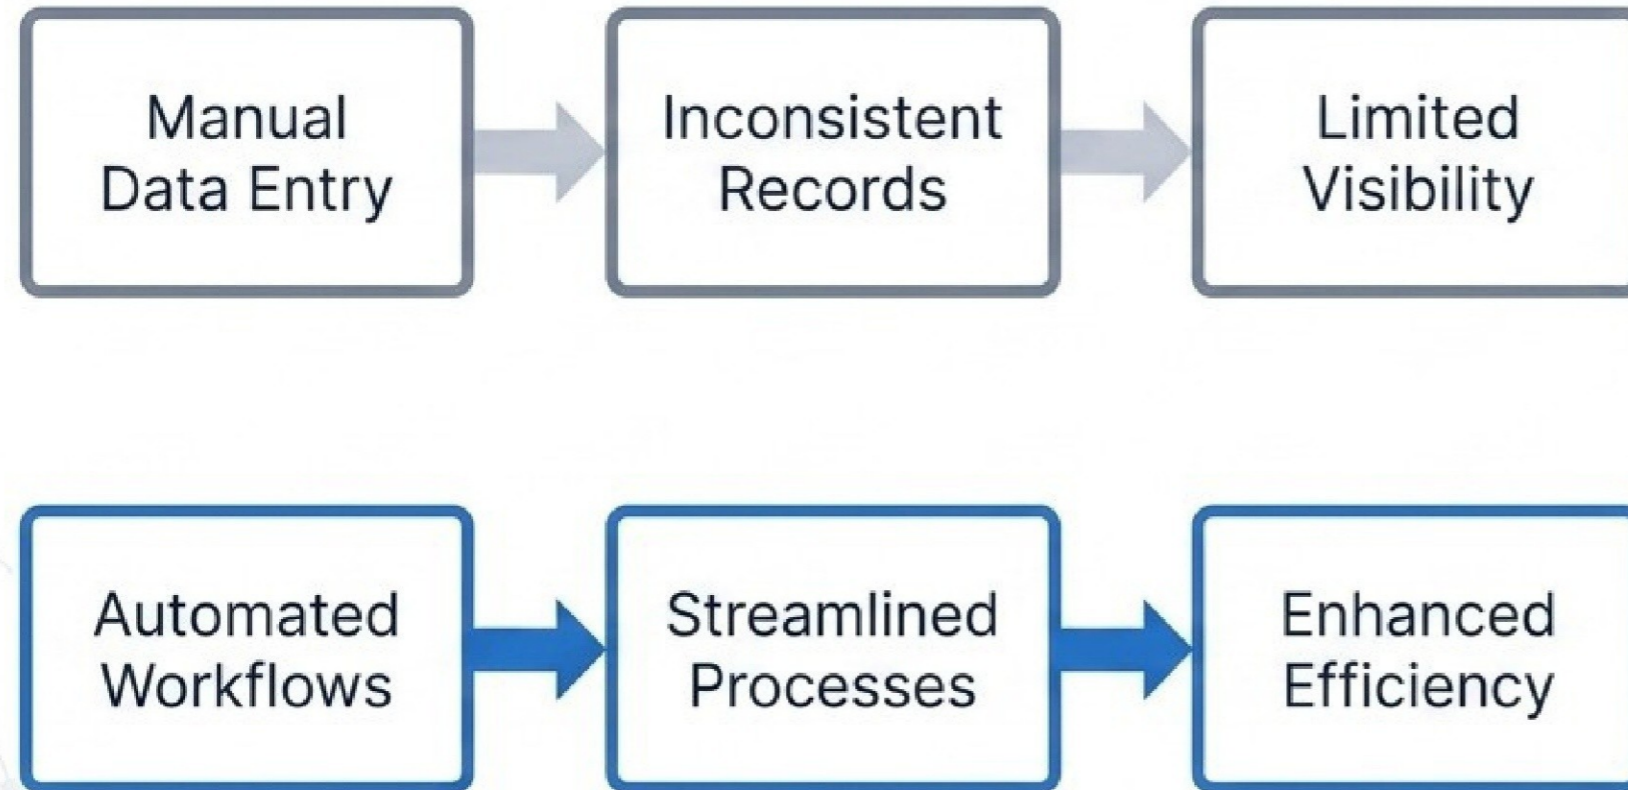

Modules 11-21

Inventory optimization, financial transactions, CRM, and dashboard configuration.

Phase 1 System Navigation And Architecture (28-36pt)

Phase 2 Data Management And Customization

Core Phase 2 Capabilities

The ROI Transformation Engine

Target Audience Alignment

Flexible Enterprise Delivery Modalities

Virtual Live Instructor-Led

- Global reach consistency
- Accessible from any space
- Interactive digital tools