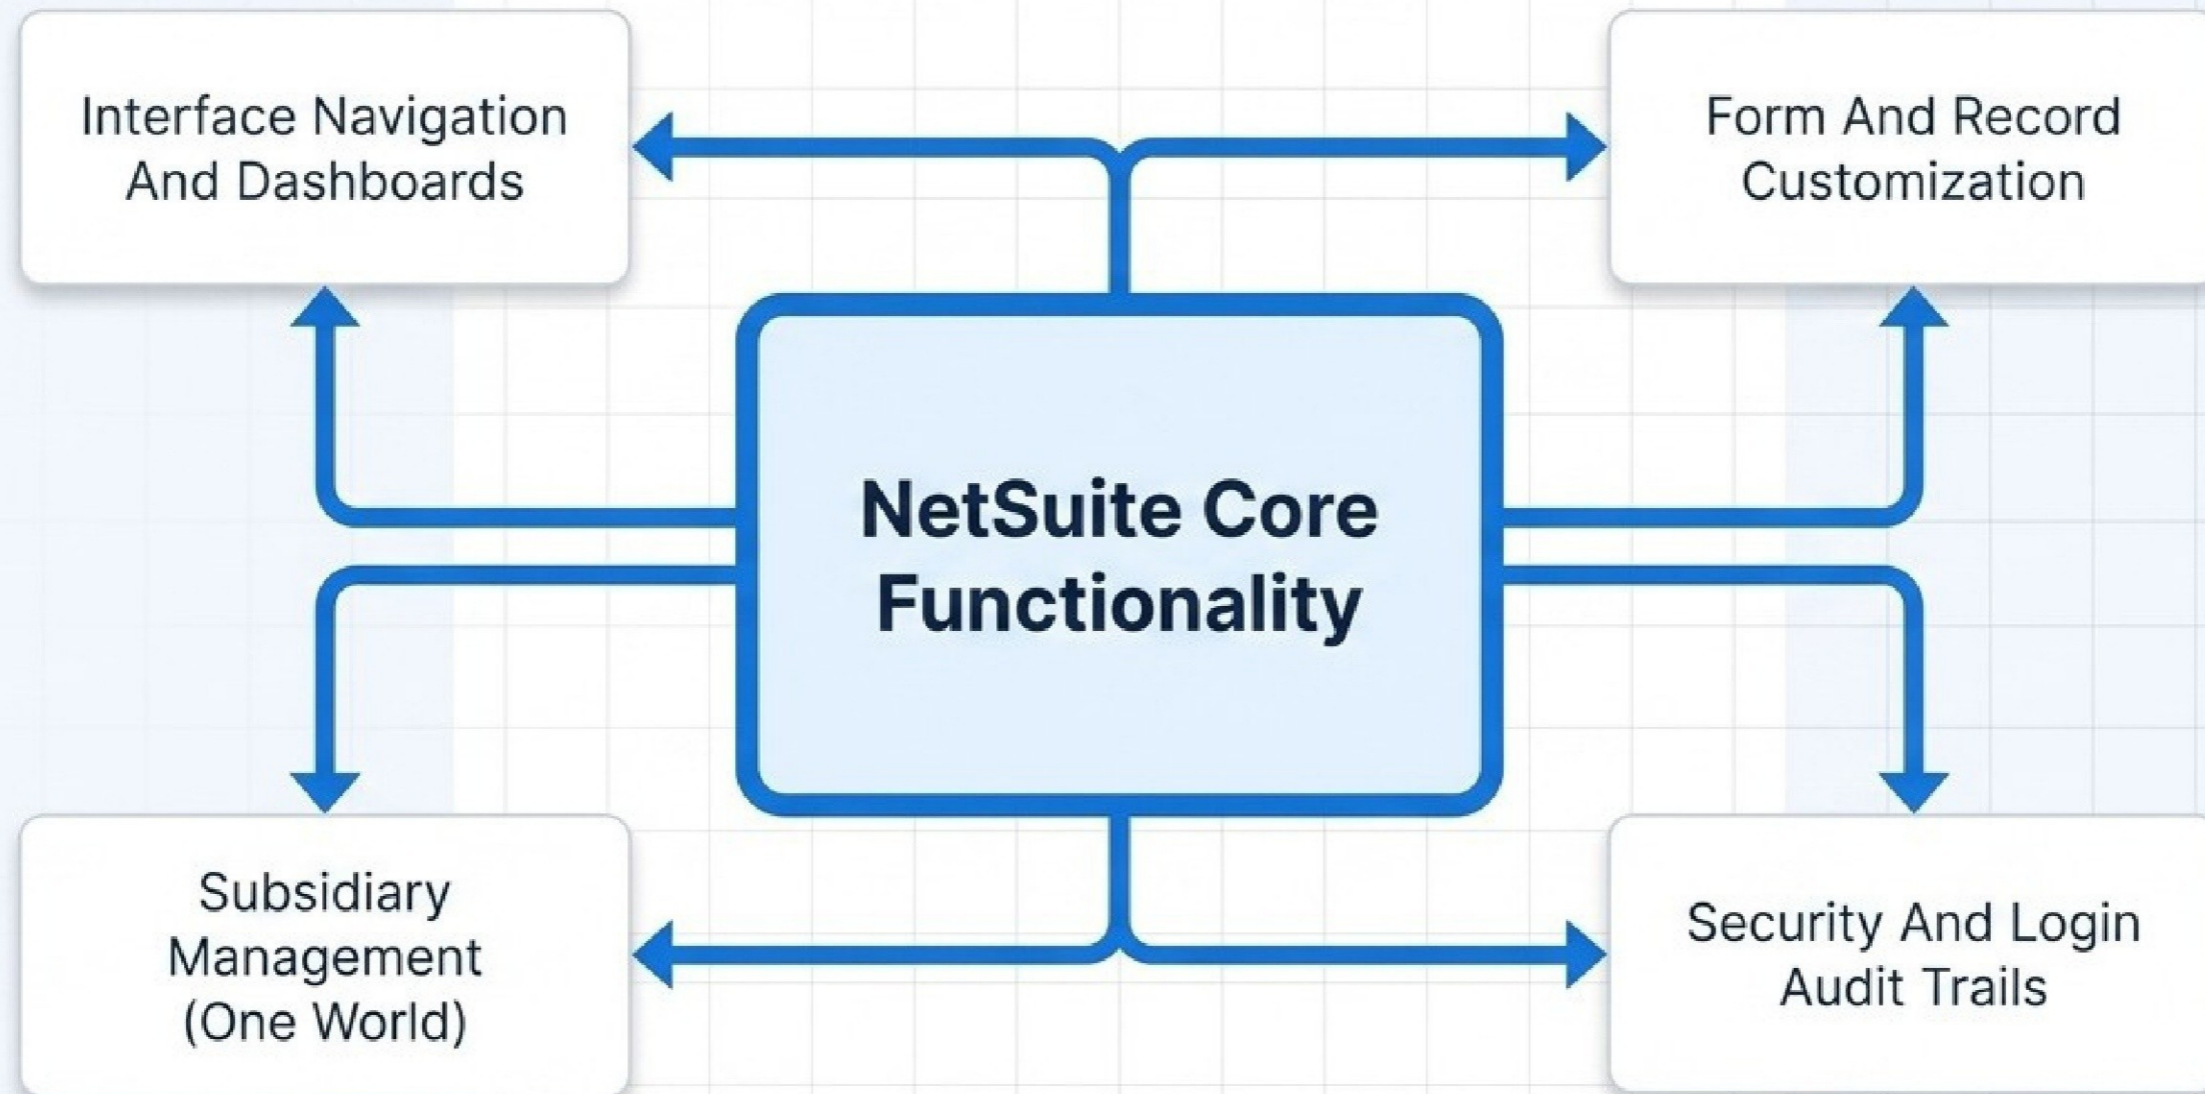

The Master Curriculum Architecture

Phase 1

Modules 1-6

Core functionality, navigation, system setup, and audit trails.

Phase 2

Modules 7-10

Data migration, mass updates, custom forms, and saved searches.

Phase 3

Modules 11-21

Inventory optimization, financial transactions, CRM, and dashboard configuration.

Phase 1 System Navigation And Architecture (28-36pt)

Phase 2 Data Management And Customization

Core Phase 2 Capabilities

1. CSV Data Migration
2. Mass Update Features
3. Custom Form Design
4. Advanced Saved Searches

Phase 3 Advanced Functional Integration

The Capability Diagnostic Matrix

Acquired Skill	Target Enterprise Roles	Measurable Business Impact
Workflow Development	Project Management And Operations	Streamlines Tasks And Reduces Errors
NetSuite Customization	Finance, Operations, And IT	Enhances Efficiency And Optimizes Workflows
CRM Implementation	Sales And Marketing	Drives Customer Engagement And Boosts Sales

The ROI Transformation Engine

Target Audience Alignment

Flexible Enterprise Delivery Modalities

Virtual Live Instructor-Led

- Global reach consistency
- Accessible from any space
- Interactive digital tools