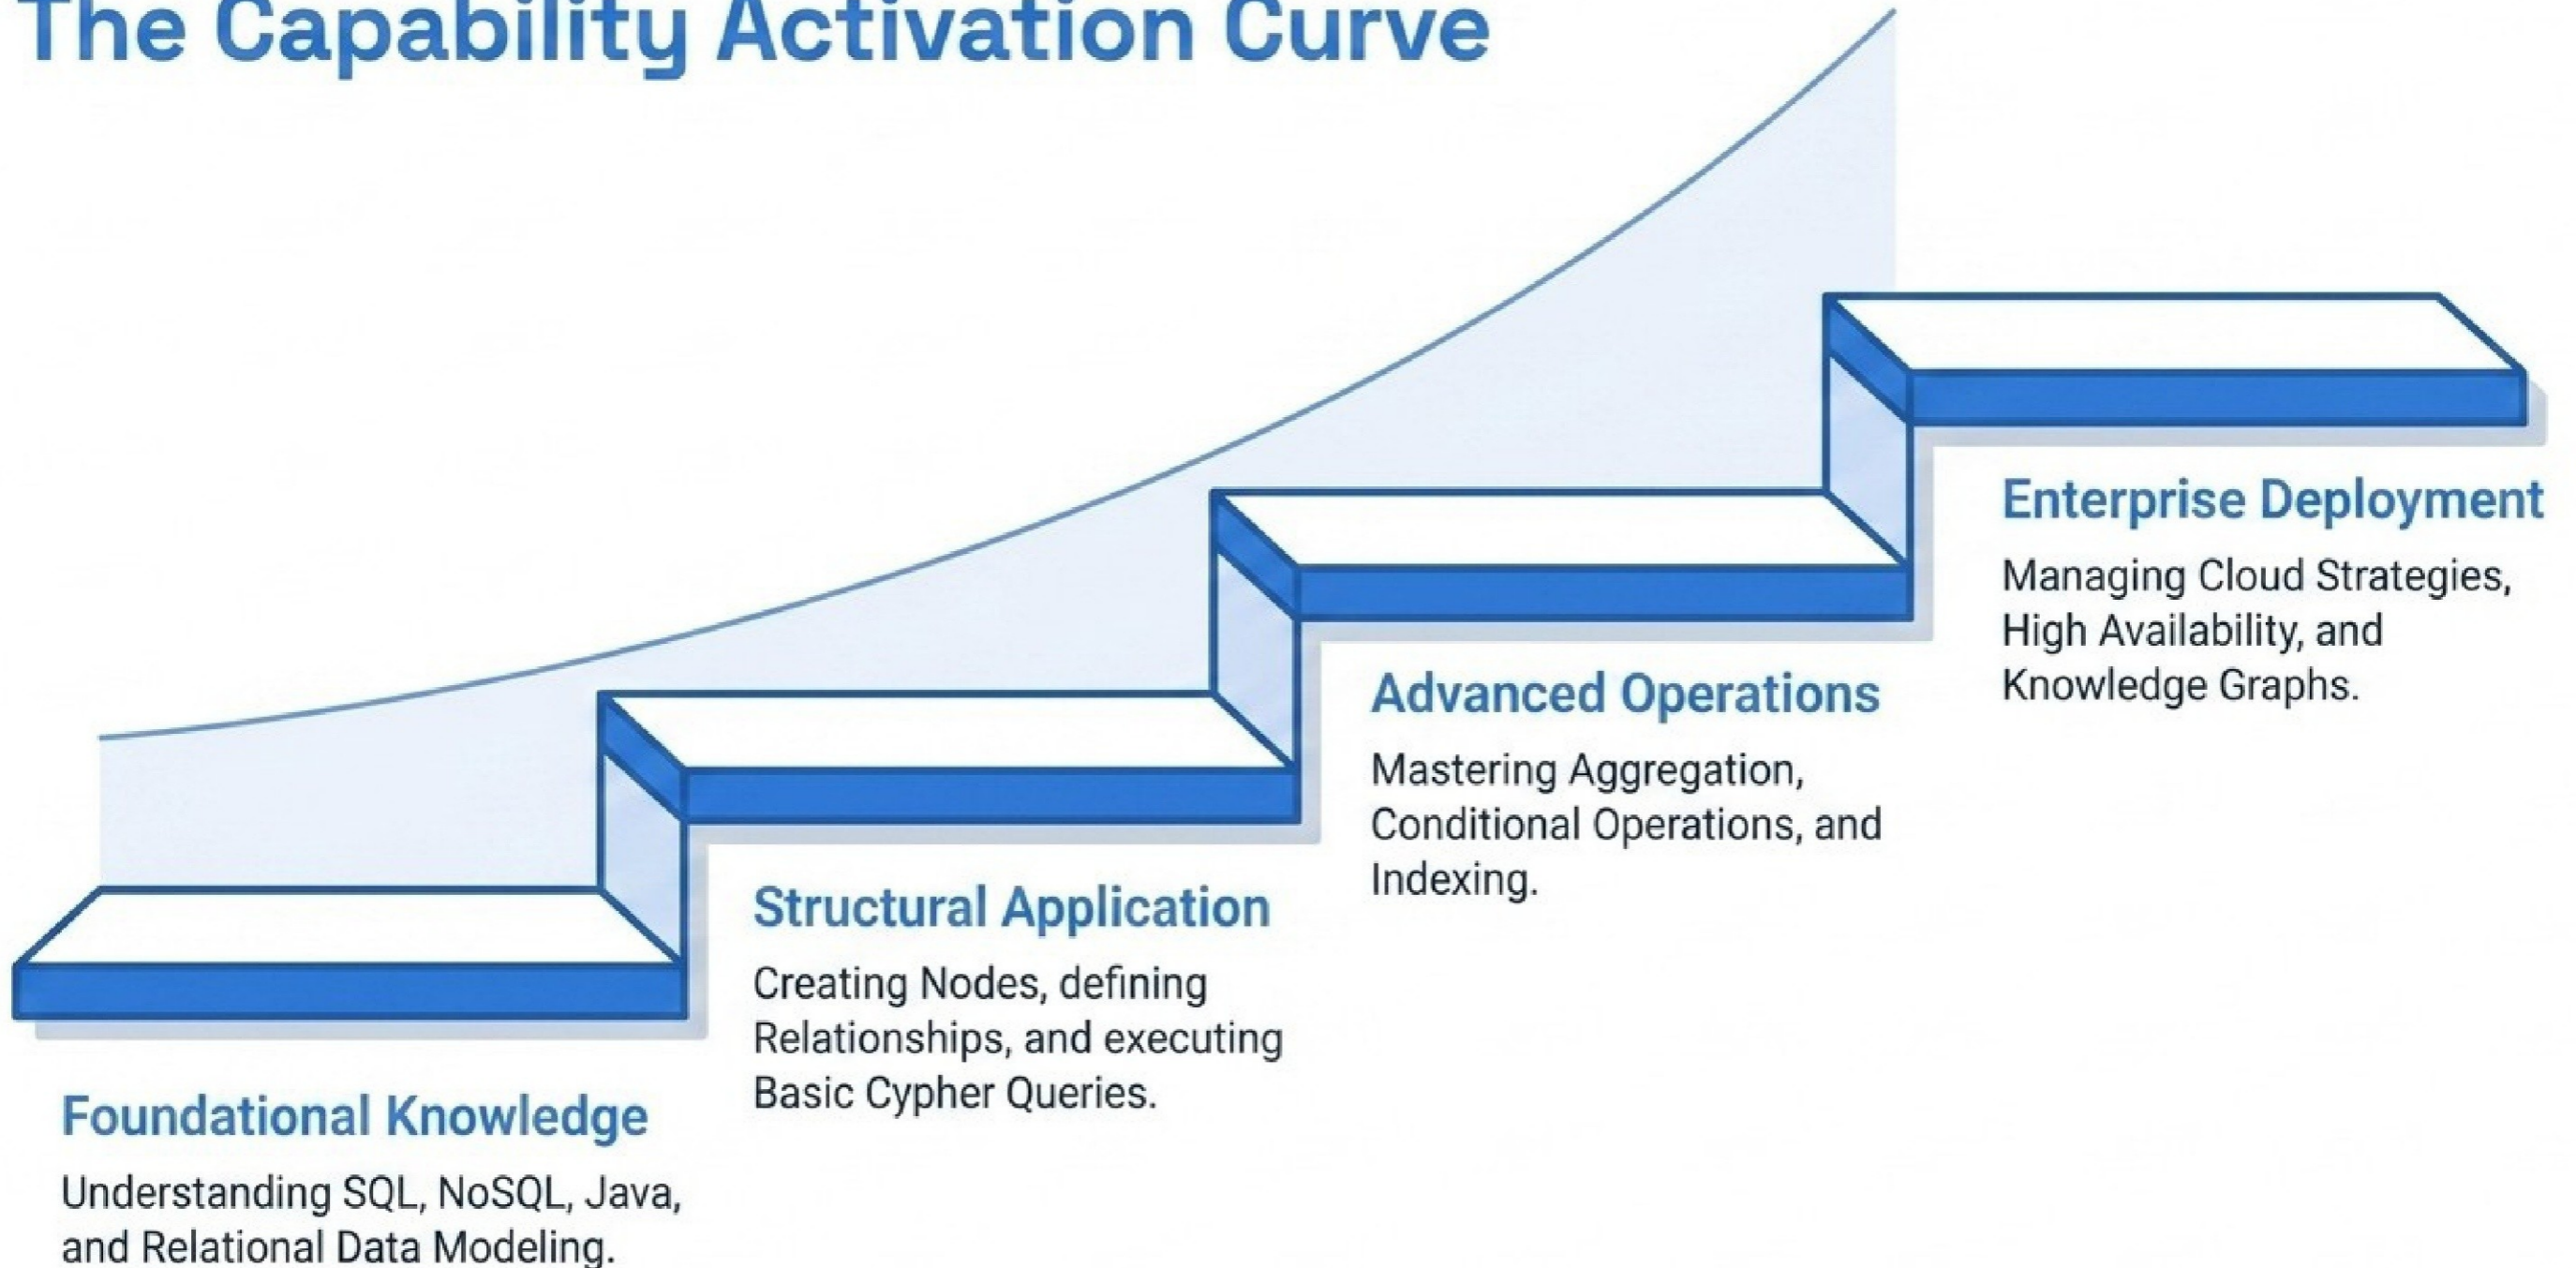

The Capability Activation Curve