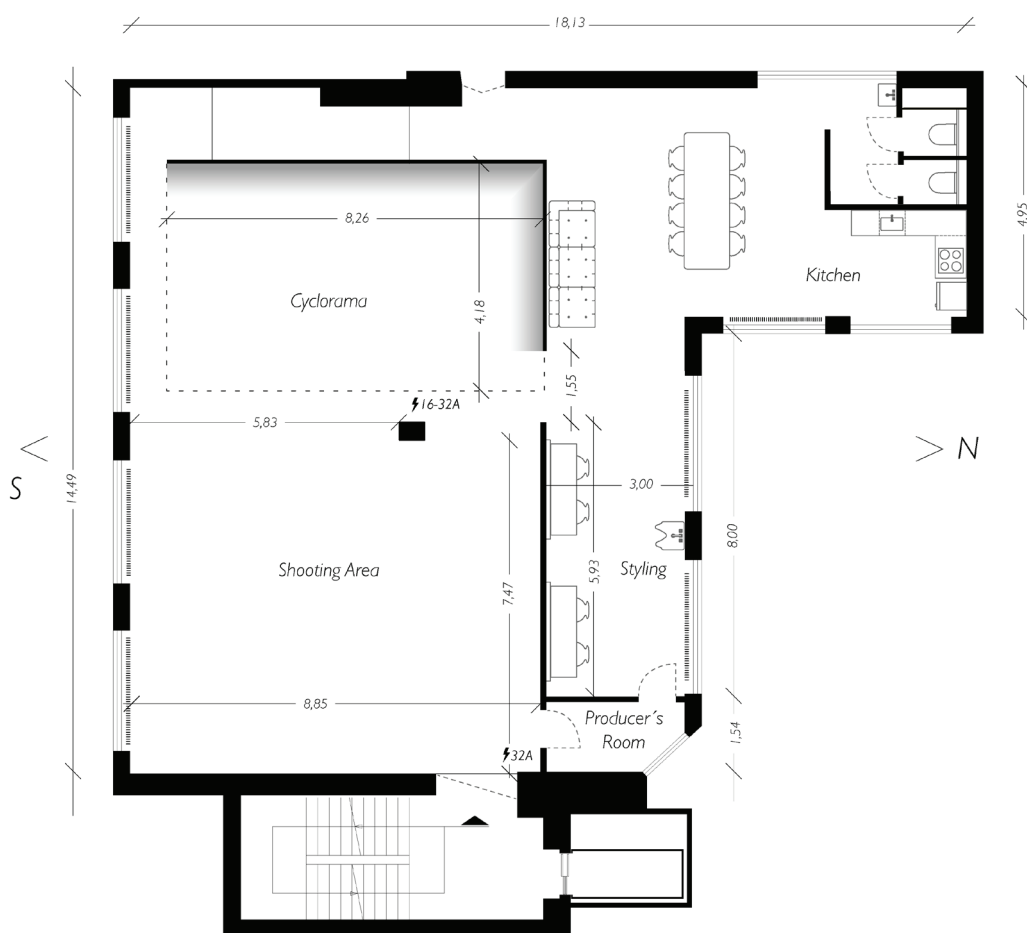

STUDIO 1

Studio Chérie

CONTACT
[+49 (0)30 3395 44 31](tel:+493033954431)
info@studiocherie.net
Hobrechtstr. 65
12047 Berlin

For urgent call:
Renan - Director
+49 (0)178 7808 676

PRICES

Full Day // 10h	850€
With EQ*	750€
Half day // 5h	550€

*WITH EQUIPMENT PRICE

Price applies from equipment rental value of 400€.

EDITORIAL / DISCOUNT

We are happy to support you: Special rates for editorial and test shoots as well as art and charity projects on request.

EXTRA SERVICES

Studio as motif: +40%
Holiday extra charge: +50%
Intermediate cleaning: 45€
Final cleaning: 85€
Overtime from 21h: +50%
Extra-hour: 128€
Painting (coving, floor, walls): 5€/sq.m.
Background paper: 25 €/roll + 10 €/m
Tungsten and HMI luminaires: 0.40 €/kWh
Service fee for storage: from 20€ /day
Greenscreen/BlackBox: 50 €/day
Cove Lighting: 300 €/day

EQUIPMENT

Our in-house rental offers you "à la carte" lighting equipment from Profoto, Arri, Avenger, Manfrotto, and many more. What we do not have on site, we can organize for you. Just send us your list and we will make you an offer.

TECHNICAL DETAILS

1st floor
Size: 210sqm
Three-Phase: 16A & 32A
Ceiling height: 3.7m
Cyclorama: 8 x 4 x 3.7m
Elevator: 1.1 x 2.1 x 2.15m
Elevator door: 0.9 x 2.1m

MAKE-UP & STYLING

2x Steamer
3 x Clothes rails incl. 60 hangers
Fan heater

LOOK

Walls: white painted bricks and mooth, white plaster
Floor: Concrete Béton Ciré (Wooden parquet on demand)
Walls and props list on request

SERVICES

Highspeed WiFi Down 1000/ Up 50 Mbit/s
Music system Bluetooth
Air filter Philips 4000i
Open kitchen with stove/oven and dishwasher