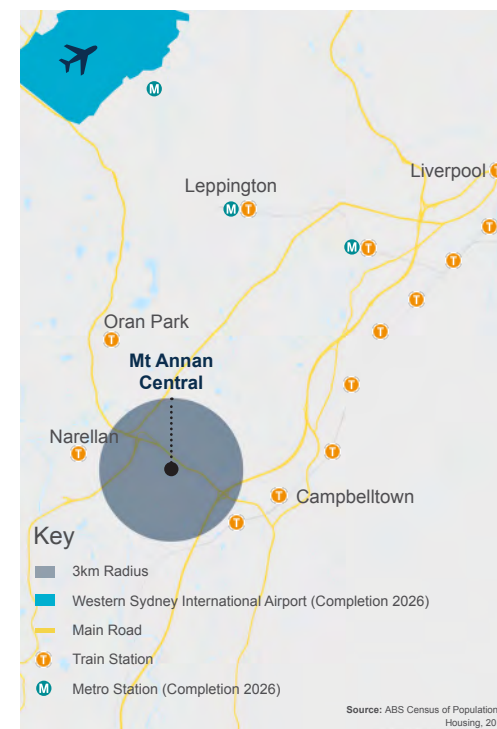

# MT ANNAN CENTRAL

Anchored by Coles and Liquorland, Mt Annan Central offers convenient style shopping, dining and professional services to the local community.

7km south of Campbelltown, Mt Annan Central is conveniently located near Narellan Road, a major arterial road between Campbelltown and Narellan.

### RETAILERS

**17**

### LOCATION MAP

**DANIEL SONG**

0407 021 373

daniels@rookpartners.com

**ROOK**  
PARTNERS