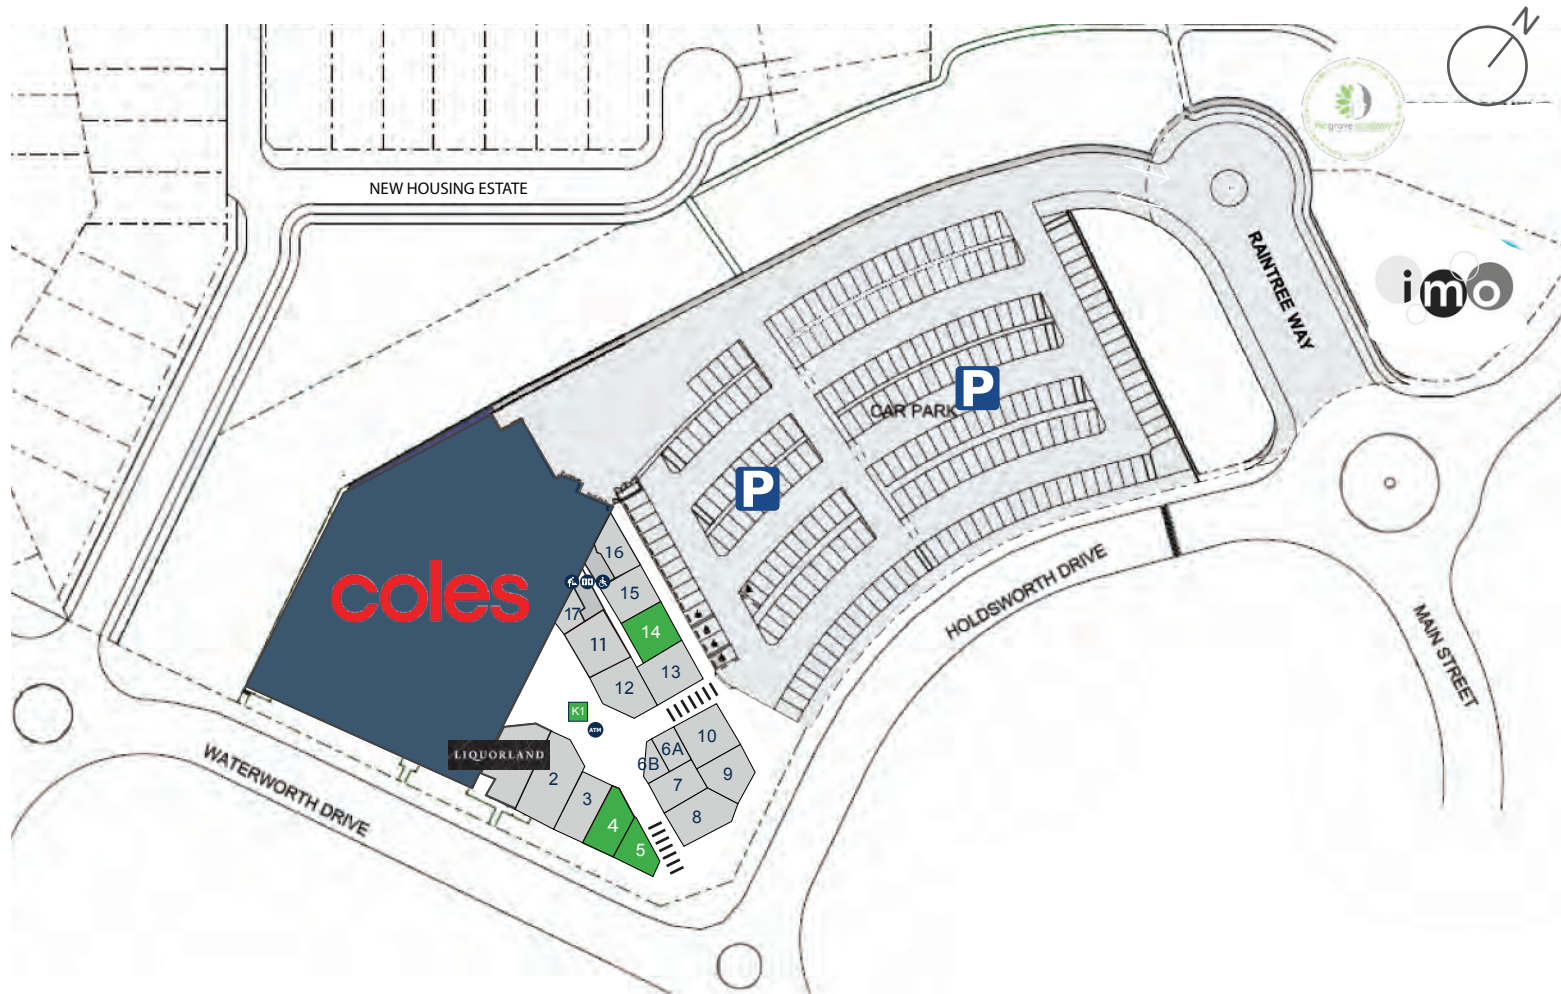

### RETAILERS

**17**

### LOCATION MAP

**DANIEL SONG**

0407 021 373

daniels@rookpartners.com

**ROOK**  
PARTNERS

# CENTRE PLAN

## Tenancies

1	Coles	3,237m <sup>2</sup>
2	The Health Body Company	154m <sup>2</sup>
3	Lee Massage	86m <sup>2</sup>
4	LEASING OPPORTUNITY	85m <sup>2</sup>
5	LEASING OPPORTUNITY	58m <sup>2</sup>
6A	Freechoice Tobacconist	39m <sup>2</sup>
6B	Gold Fingers Barber	28m <sup>2</sup>
7	Pearl Nails	71m <sup>2</sup>
8	Chicken Wizard	89m <sup>2</sup>
9	Royal Thailicious	107m <sup>2</sup>
10	Gloria Jeans	87m <sup>2</sup>
11-12	My Family Health Medical Centre	199m <sup>2</sup>
13	Mt Annan Chinese Restaurant	98m <sup>2</sup>
14	LEASING OPPORTUNITY	84m <sup>2</sup>
15	Hair & Beauty Temptations	86m <sup>2</sup>
16	Bubble Buddies Laundromat	57m <sup>2</sup>
17	S K Jewellery	23m <sup>2</sup>
K1	LEASING OPPORTUNITY	20m <sup>2</sup>