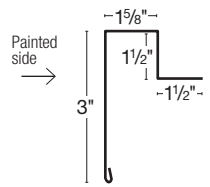

Overhead Door Jamb

Two sizes available
 9.25" dimensions: A = 2" B = 9 1/4"
 7.125" dimensions: A = 2" B = 7 1/8"

J

C-Loc Plus F&J

C-Loc Plus F&J No Leg

Corner

Mini-Corner

Residential Rake

Ridge Cap

Two sizes available
 13" dimensions: A = 4" B = 1 3/4"
 19" dimensions: A = 4 1/2" B = 4 9/16"

Inside Corner

Slider Door Jamb Cover

Drip Edge

Fascia

Single Angle

Round Track Cover