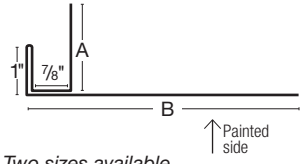

Overhead Door Jamb

Two sizes available
 9.25" dimensions: A = 2" B = 9 1/4"
 7.125" dimensions: A = 2" B = 7 1/8"

J

C-Loc Plus F&J

C-Loc Plus F&J No Leg

Corner

Mini-Corner

Residential Rake

Ridge Cap

Two sizes available
 13" dimensions: A = 4" B = 1 3/4"
 19" dimensions: A = 4 1/2" B = 4 9/16"

Inside Corner

Slider Door Jamb Cover

Drip Edge

Fascia

Single Angle

Round Track Cover