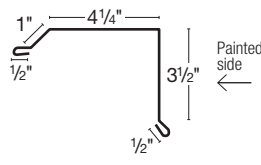

Overhead Door Jamb

Two sizes available
 9.25" dimensions: A = 2" B = 9 1/4"
 7.125" dimensions: A = 2" B = 7 1/8"

J

C-Loc Plus F&J

C-Loc Plus F&J No Leg

Corner

Mini-Corner

Residential Rake

Ridge Cap

Two sizes available
 13" dimensions: A = 4" B = 1 3/4"
 19" dimensions: A = 4 1/2" B = 4 9/16"

Inside Corner

Slider Door Jamb Cover

Drip Edge

Fascia

Single Angle

Round Track Cover