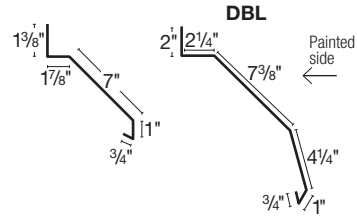

Overhead Door Jamb

Two sizes available
 9.25" dimensions: A = 2" B = 9 1/4"
 7.125" dimensions: A = 2" B = 7 1/8"

J

C-Loc Plus F&J

C-Loc Plus F&J No Leg

Corner

Mini-Corner

Residential Rake

Ridge Cap

Two sizes available
 13" dimensions: A = 4" B = 1 3/4"
 19" dimensions: A = 4 1/2" B = 4 9/16"

Inside Corner

Slider Door Jamb Cover

Drip Edge

Fascia

Single Angle

Round Track Cover