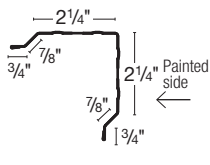

Overhead Door Jamb

Two sizes available
 9.25" dimensions: A = 2" B = 9 1/4"
 7.125" dimensions: A = 2" B = 7 1/8"

J

C-Loc Plus F&J

C-Loc Plus F&J No Leg

Corner

Mini-Corner

Residential Rake

Ridge Cap

Two sizes available
 13" dimensions: A = 4" B = 1 3/4"
 19" dimensions: A = 4 1/2" B = 4 9/16"

Inside Corner

Slider Door Jamb Cover

Drip Edge

Fascia

Single Angle

Round Track Cover