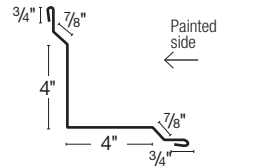

Overhead Door Jamb

Two sizes available
 9.25" dimensions: A = 2" B = 9 1/4"
 7.125" dimensions: A = 2" B = 7 1/8"

J

C-Loc Plus F&J

C-Loc Plus F&J No Leg

Corner

Mini-Corner

Residential Rake

Ridge Cap

Two sizes available
 13" dimensions: A = 4" B = 1 3/4"
 19" dimensions: A = 4 1/2" B = 4 9/16"

Inside Corner

Slider Door Jamb Cover

Drip Edge

Fascia

Single Angle

Round Track Cover