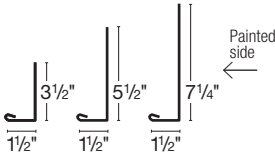

Overhead Door Jamb

Two sizes available
 9.25" dimensions: A = 2" B = 9 1/4"
 7.125" dimensions: A = 2" B = 7 1/8"

J

C-Loc Plus F&J

C-Loc Plus F&J No Leg

Corner

Mini-Corner

Residential Rake

Ridge Cap

Two sizes available
 13" dimensions: A = 4" B = 1 3/4"
 19" dimensions: A = 4 1/2" B = 4 9/16"

Inside Corner

Slider Door Jamb Cover

Drip Edge

Fascia

Single Angle

Round Track Cover