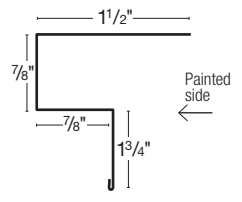

Overhead Door Jamb

Two sizes available
 9.25" dimensions: A = 2" B = 9 1/4"
 7.125" dimensions: A = 2" B = 7 1/8"

J

C-Loc Plus F&J

C-Loc Plus F&J No Leg

Corner

Mini-Corner

Residential Rake

Ridge Cap

Two sizes available
 13" dimensions: A = 4" B = 1 3/4"
 19" dimensions: A = 4 1/2" B = 4 9/16"

Inside Corner

Slider Door Jamb Cover

Drip Edge

Fascia

Single Angle

Round Track Cover