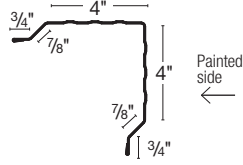

Overhead Door Jamb

Two sizes available
 9.25" dimensions: A = 2" B = 9 1/4"
 7.125" dimensions: A = 2" B = 7 1/8"

J

C-Loc Plus F&J

C-Loc Plus F&J No Leg

Corner

Mini-Corner

Residential Rake

Ridge Cap

Two sizes available
 13" dimensions: A = 4" B = 1 3/4"
 19" dimensions: A = 4 1/2" B = 4 9/16"

Inside Corner

Slider Door Jamb Cover

Drip Edge

Fascia

Single Angle

Round Track Cover