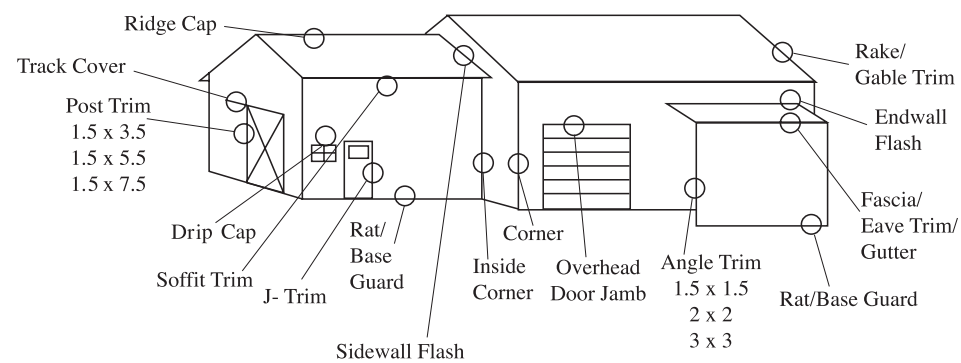

Overhead Door Jamb

Two sizes available
9.25" dimensions: A = 2" B = 9 1/4"
7.125" dimensions: A = 2" B = 7 1/8"

J

C-Loc Plus F&J

C-Loc Plus F&J No Leg

Corner

Mini-Corner

Residential Rake

Ridge Cap

Two sizes available
13" dimensions: A = 4" B = 1 3/4"
19" dimensions: A = 4 1/2" B = 4 9/16"

Inside Corner

Slider Door Jamb Cover

Drip Edge

Fascia

Single Angle

Round Track Cover

Universal Endwall

Universal Sidewall

Upper Gambrel

Pitch Break

Valley

Z-Bar

Rat Guard

Rockledge

Drip Cap

Snow Guard

COLOR GUIDE