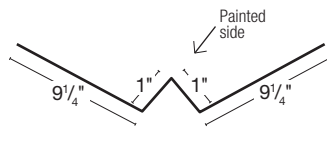

Overhead Door Jamb

Two sizes available
9.25" dimensions: A = 2" B = 9 1/4"
7.125" dimensions: A = 2" B = 7 1/8"

J

C-Loc Plus F&J

C-Loc Plus F&J No Leg

Corner

Mini-Corner

Residential Rake

Ridge Cap

Two sizes available
13" dimensions: A = 4" B = 1 3/4"
19" dimensions: A = 4 1/2" B = 4 9/16"

Inside Corner

Slider Door Jamb Cover

Drip Edge

Fascia

Single Angle

Round Track Cover

Universal Endwall

Universal Sidewall

Upper Gambrel

Pitch Break

Valley

Z-Bar

Rat Guard

Rockledge

Drip Cap

Snow Guard

COLOR GUIDE