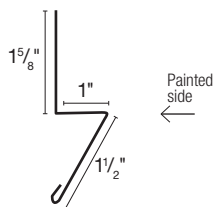

Overhead Door Jamb

Two sizes available
 9.25" dimensions: A = 2" B = 9 1/4"
 7.125" dimensions: A = 2" B = 7 1/8"

J

C-Loc Plus F&J

C-Loc Plus F&J No Leg

Corner

Mini-Corner

Residential Rake

Ridge Cap

Two sizes available
 13" dimensions: A = 4" B = 1 3/4"
 19" dimensions: A = 4 1/2" B = 4 9/16"

Inside Corner

Slider Door Jamb Cover

Drip Edge

Fascia

Single Angle

Round Track Cover

Universal Endwall

Universal Sidewall

Upper Gambrel

Pitch Break

Valley

Z-Bar

Rat Guard

Rockledge