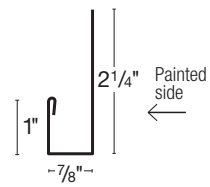

Overhead Door Jamb

Two sizes available
 9.25" dimensions: A = 2" B = 9 1/4"
 7.125" dimensions: A = 2" B = 7 1/8"

J

C-Loc Plus F&J

C-Loc Plus F&J No Leg

Corner

Mini-Corner

Residential Rake

Ridge Cap

Two sizes available
 13" dimensions: A = 4" B = 1 3/4"
 19" dimensions: A = 4 1/2" B = 4 9/16"

Inside Corner

Slider Door Jamb Cover

Drip Edge

Fascia

Single Angle

Round Track Cover