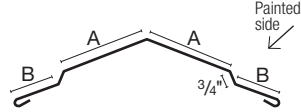

Overhead Door Jamb

Two sizes available
 9.25" dimensions: A = 2" B = 9 1/4"
 7.125" dimensions: A = 2" B = 7 1/8"

J

C-Loc Plus F&J

C-Loc Plus F&J No Leg

Corner

Mini-Corner

Residential Rake

Ridge Cap

Two sizes available
 13" dimensions: A = 4" B = 1 3/4"
 19" dimensions: A = 4 1/2" B = 4 9/16"

Inside Corner

Slider Door Jamb Cover

Drip Edge

Fascia

Single Angle

Round Track Cover