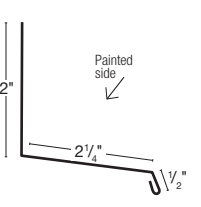

Overhead Door Jamb

Two sizes available
9.25" dimensions: A = 2" B = 9 1/4"
7.125" dimensions: A = 2" B = 7 1/8"

J

C-Loc Plus F&J

C-Loc Plus F&J No Leg

Corner

Mini-Corner

Residential Rake

Ridge Cap

Two sizes available
13" dimensions: A = 4" B = 1 3/4"
19" dimensions: A = 4 1/2" B = 4 9/16"

Inside Corner

Slider Door Jamb Cover

Drip Edge

Fascia

Single Angle

Round Track Cover

Universal Endwall

Universal Sidewall

Upper Gambrel

Pitch Break

Valley

Z-Bar

Rat Guard

Rockledge

Drip Cap

Snow Guard

COLOR GUIDE