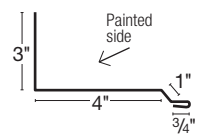

Universal Sidewall