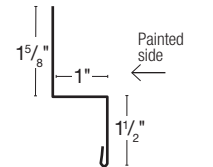

Overhead Door Jamb

Two sizes available
9.25" dimensions: A = 2" B = 9 1/4"
7.125" dimensions: A = 2" B = 7 1/8"

J

C-Loc Plus F&J

C-Loc Plus F&J No Leg

Corner

Mini-Corner

Residential Rake

Ridge Cap

Two sizes available
13" dimensions: A = 4" B = 1 3/4"
19" dimensions: A = 4 1/2" B = 4 9/16"

Inside Corner

Slider Door Jamb Cover

Drip Edge

Fascia

Single Angle

Round Track Cover

Universal Endwall

Universal Sidewall

Upper Gambrel

Pitch Break

Valley

Z-Bar

Rat Guard

Rockledge

Drip Cap

Snow Guard

COLOR GUIDE