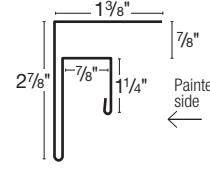

Overhead Door Jamb

Two sizes available
 9.25" dimensions: A = 2" B = 9 1/4"
 7.125" dimensions: A = 2" B = 7 1/8"

J

C-Loc Plus F&J

C-Loc Plus F&J No Leg

Corner

Mini-Corner

Residential Rake

Ridge Cap

Two sizes available
 13" dimensions: A = 4" B = 1 3/4"
 19" dimensions: A = 4 1/2" B = 4 9/16"

Inside Corner

Slider Door Jamb Cover

Drip Edge

Fascia

Single Angle

Round Track Cover