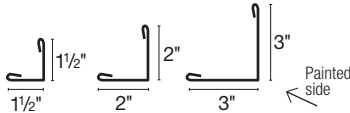

Overhead Door Jamb

Two sizes available
 9.25" dimensions: A = 2" B = 9 1/4"
 7.125" dimensions: A = 2" B = 7 1/8"

J

C-Loc Plus F&J

C-Loc Plus F&J No Leg

Corner

Mini-Corner

Residential Rake

Ridge Cap

Two sizes available
 13" dimensions: A = 4" B = 1 3/4"
 19" dimensions: A = 4 1/2" B = 4 9/16"

Inside Corner

Slider Door Jamb Cover

Drip Edge

Fascia

Single Angle

Round Track Cover