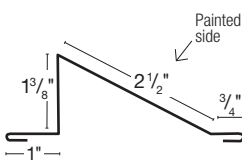

Overhead Door Jamb

Two sizes available
9.25" dimensions: A = 2" B = 9 1/4"
7.125" dimensions: A = 2" B = 7 1/8"

J

C-Loc Plus F&J

C-Loc Plus F&J No Leg

Corner

Mini-Corner

Residential Rake

Ridge Cap

Two sizes available
13" dimensions: A = 4" B = 1 3/4"
19" dimensions: A = 4 1/2" B = 4 9/16"

Inside Corner

Slider Door Jamb Cover

Drip Edge

Fascia

Single Angle

Round Track Cover

Universal Endwall

Universal Sidewall

Upper Gambrel

Pitch Break

Valley

Z-Bar

Rat Guard

Rockledge

Drip Cap

Snow Guard

COLOR GUIDE