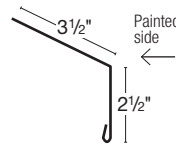

Overhead Door Jamb

Two sizes available
 9.25" dimensions: A = 2" B = 9 1/4"
 7.125" dimensions: A = 2" B = 7 1/8"

J

C-Loc Plus F&J

C-Loc Plus F&J No Leg

Corner

Mini-Corner

Residential Rake

Ridge Cap

Two sizes available
 13" dimensions: A = 4" B = 1 3/4"
 19" dimensions: A = 4 1/2" B = 4 9/16"

Inside Corner

Slider Door Jamb Cover

Drip Edge

Fascia

Single Angle

Round Track Cover