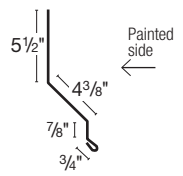

Universal Endwall