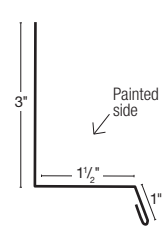

Overhead Door Jamb

Two sizes available
9.25" dimensions: A = 2" B = 9 1/4"
7.125" dimensions: A = 2" B = 7 1/8"

J

C-Loc Plus F&J

C-Loc Plus F&J No Leg

Corner

Mini-Corner

Residential Rake

Ridge Cap

Two sizes available
13" dimensions: A = 4" B = 1 3/4"
19" dimensions: A = 4 1/2" B = 4 9/16"

Inside Corner

Slider Door Jamb Cover

Drip Edge

Fascia

Single Angle

Round Track Cover

Universal Endwall

Universal Sidewall

Upper Gambrel

Pitch Break

Valley

Z-Bar

Rat Guard

Rockledge

Drip Cap

Snow Guard

COLOR GUIDE