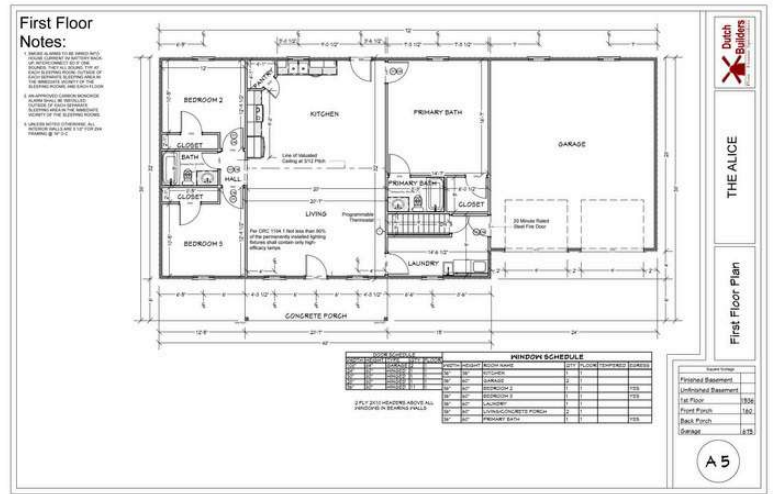

Barndominiums offering a perfect blend of functionality and modern design.

8305 Ashridge Arnheim Rd.
Sardinia, OH 45171

Office: 937-446-4400
www.dutchbuilders.com

The Alice 3 Bed/2Bath 1,536 sq. ft.

The Patio Home 3 Bed/2Bath 1,800 sq. ft.

The Vesta 3 Bed/2Bath 2,296 sq. ft.

The Mina 3 Bed/2Bath 2,060 sq. ft.

Featuring:
Granite Countertops
Amish-built Wood Cabinets
LVP Flooring
Carpet in Bedrooms
Metal Exterior
Start-to-finish Construction