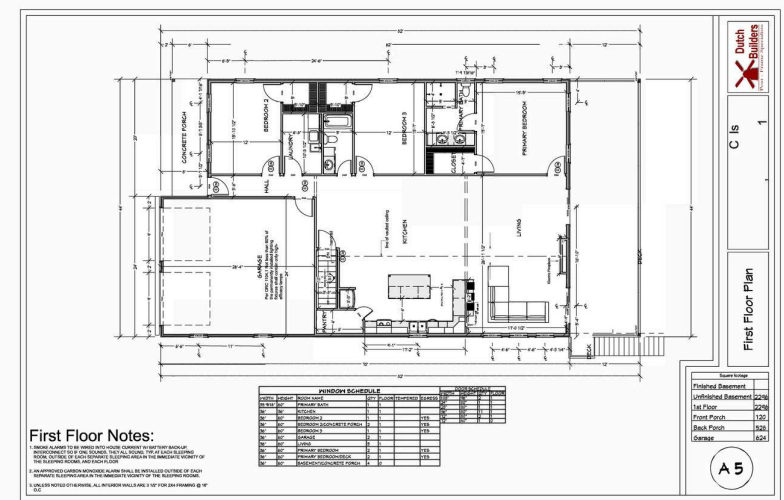

Barndominiums offering a perfect blend of functionality and modern design.

8305 Ashridge Arnheim Rd.
Sardinia, OH 45171

Office: 937-446-4400
www.dutchbuilders.com

The Alice 3 Bed/2Bath 1,536 sq. ft.

The Patio Home 3 Bed/2Bath 1,800 sq. ft.

The Vesta 3 Bed/2Bath 2,296 sq. ft.

The Mina 3 Bed/2Bath 2,060 sq. ft.

Featuring:
Granite Countertops
Amish-built Wood Cabinets
LVP Flooring
Carpet in Bedrooms
Metal Exterior
Start-to-finish Construction