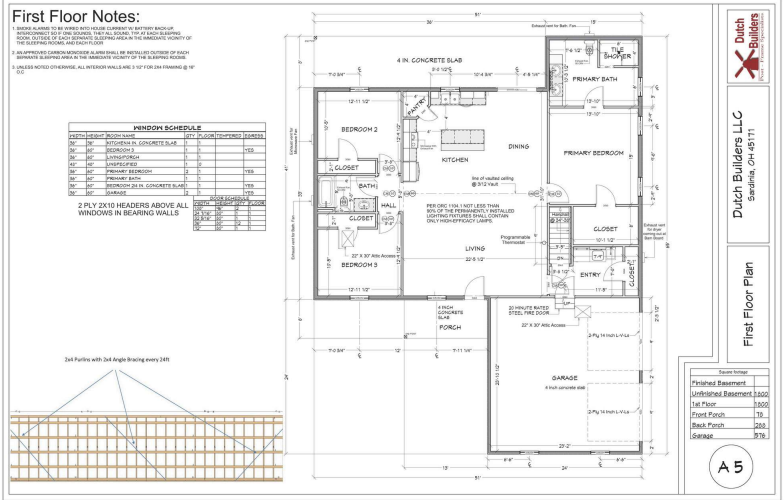

Barndominiums offering a perfect blend of functionality and modern design.

8305 Ashridge Arnheim Rd.
Sardinia, OH 45171

Office: 937-446-4400
www.dutchbuilders.com

The Alice 3 Bed/2Bath 1,536 sq. ft.

The Patio Home 3 Bed/2Bath 1,800 sq. ft.

The Vesta 3 Bed/2Bath 2,296 sq. ft.

The Mina 3 Bed/2Bath 2,060 sq. ft.

Featuring:
Granite Countertops
Amish-built Wood Cabinets
LVP Flooring
Carpet in Bedrooms
Metal Exterior
Start-to-finish Construction

All specifications, dimensions, and features shown in this brochure are for informational purposes only and are subject to change at any time without notice.

Visit our website to
view our floor plans.

Contact Us For
More Info