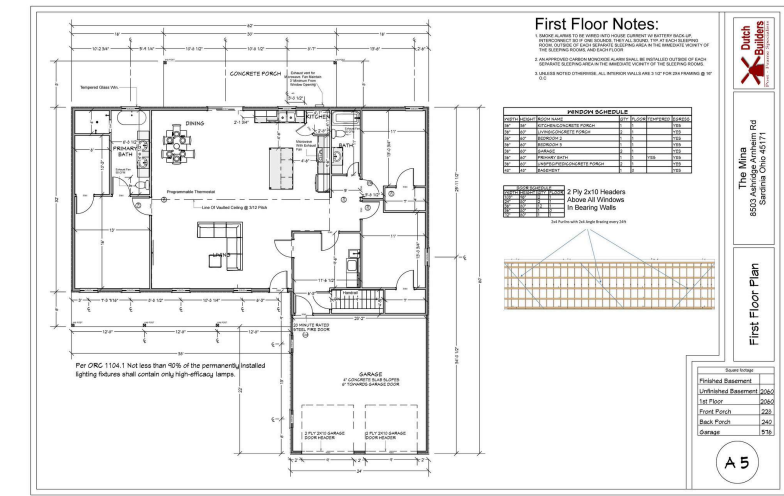

Barndominiums offering a perfect blend of functionality and modern design.

8305 Ashridge Arnheim Rd.
Sardinia, OH 45171

Office: 937-446-4400
www.dutchbuilders.com

The Alice 3 Bed/2Bath 1,536 sq. ft.

The Patio Home 3 Bed/2Bath 1,800 sq. ft.

The Vesta 3 Bed/2Bath 2,296 sq. ft.

The Mina 3 Bed/2Bath 2,060 sq. ft.

Featuring:
Granite Countertops
Amish-built Wood Cabinets
LVP Flooring
Carpet in Bedrooms
Metal Exterior
Start-to-finish Construction