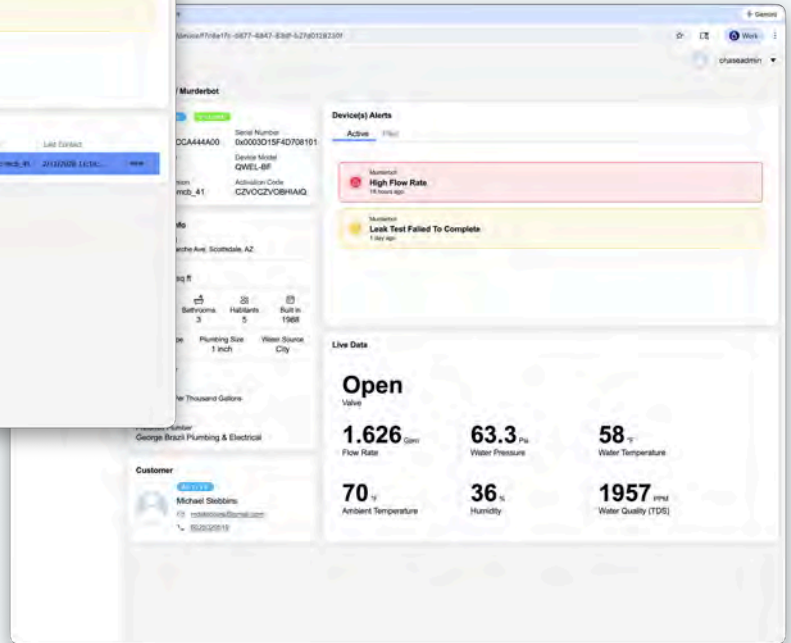

PRO DASHBOARD

USER GUIDE

ACCOUNT DETAILS VIEW

After selecting a customer's device, you will be displayed with the following:

Active and Past Alerts, Customer and Location Info, Devices, and Notes.

To view real-time live data, click the device name or "**VIEW**".

This will display Flow Rate (GPM), Water Pressure (PSI), Water Temperature, Air Temperature, Humidity, and Water Quality (TDS) readings.