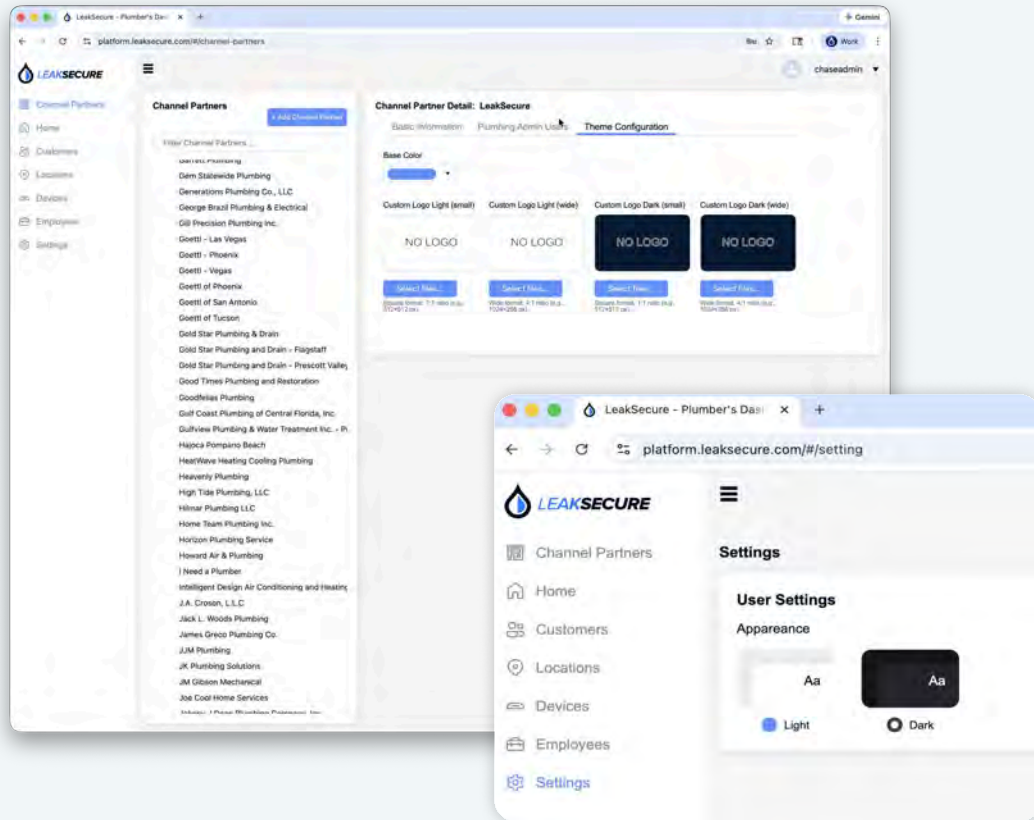

PRO DASHBOARD

USER GUIDE

SETTINGS AND CONFIGURATIONS

To change theme configurations, click on your channel partner and then select “[Theme Configuration](#)”. Here you can upload your logos to light and dark mode versions of the dashboard.

To view settings, click on [Settings](#) from the left-hand side panel. You can change from light and dark mode views.

Note these changes are purely cosmetic and have no effect on the performance of your dashboard or app.