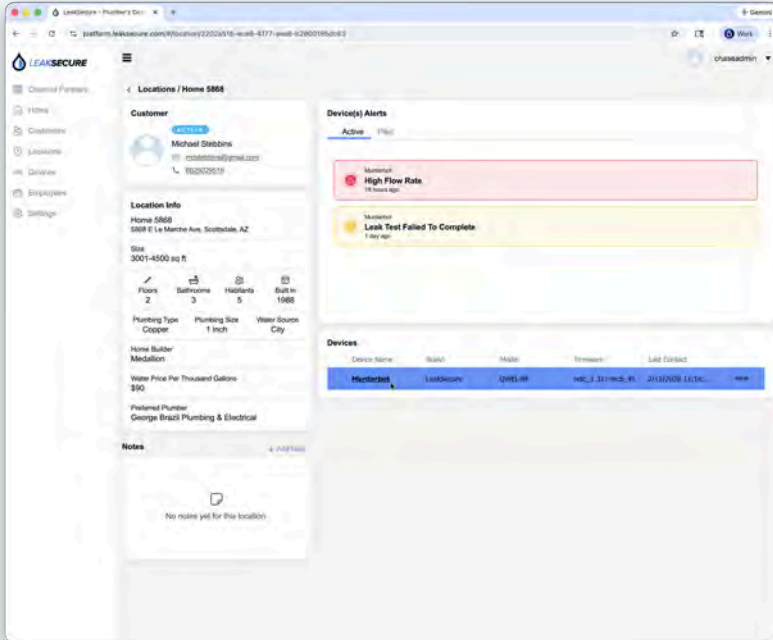

PRO DASHBOARD

USER GUIDE

ACCOUNT DETAILS VIEW

After selecting a customer's device, you will be displayed with the following:

Active and Past Alerts, Customer and Location Info, Devices, and Notes.

To view real-time live data, click the device name or "**VIEW**".

This will display Flow Rate (GPM), Water Pressure (PSI), Water Temperature, Air Temperature, Humidity, and Water Quality (TDS) readings.