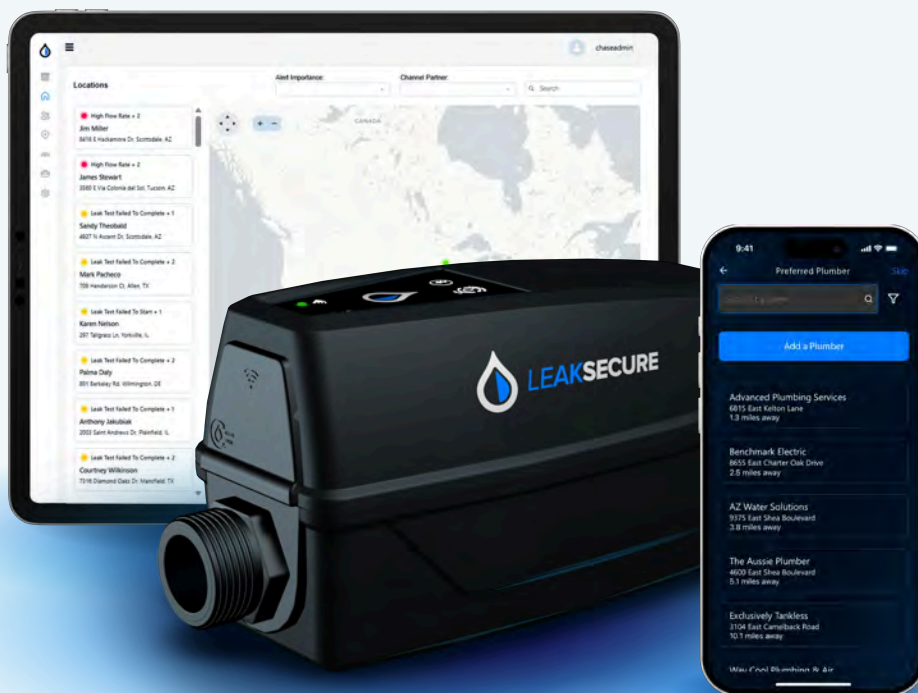

A Notation(Labs) Brand  
15900 N 78th Street // Suite 200  
Scottsdale, AZ 85260  
480+825-7463

**LEAKSECURE**

CONTROL YOUR WATER™

# PRO DASHBOARD