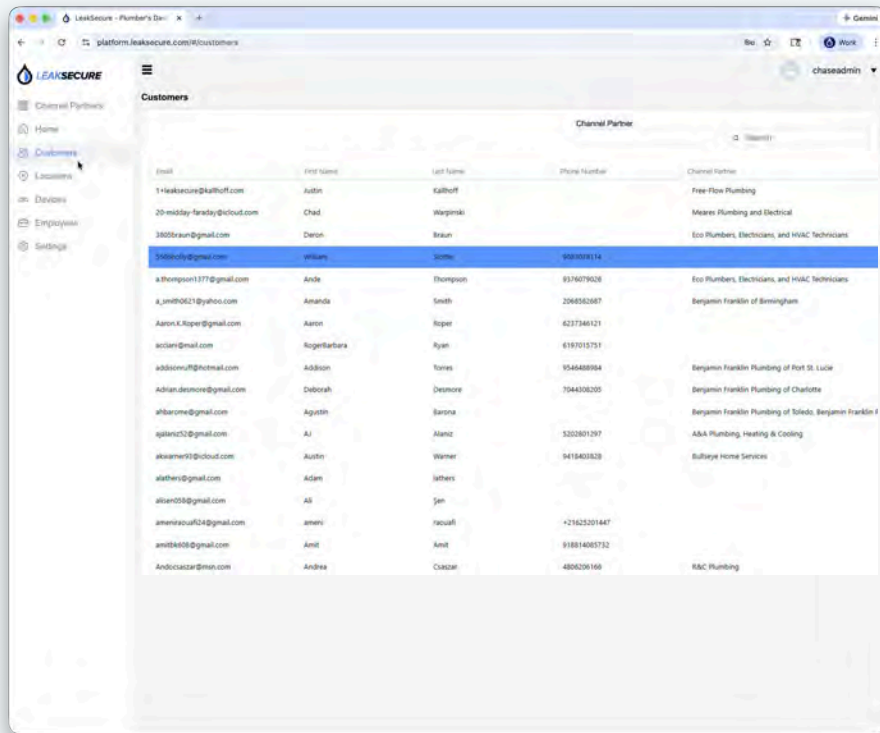

PRO DASHBOARD

USER GUIDE

CUSTOMER VIEW

To display a list of all customers, click “[Customers](#)” from the left-hand side panel.

You will be able to look at all customers you have an installation with.

This will display their First Name, Last Name, Email, and Phone Number.

To quickly access their device information, alerts, and real-time data click the “[View](#)” button.