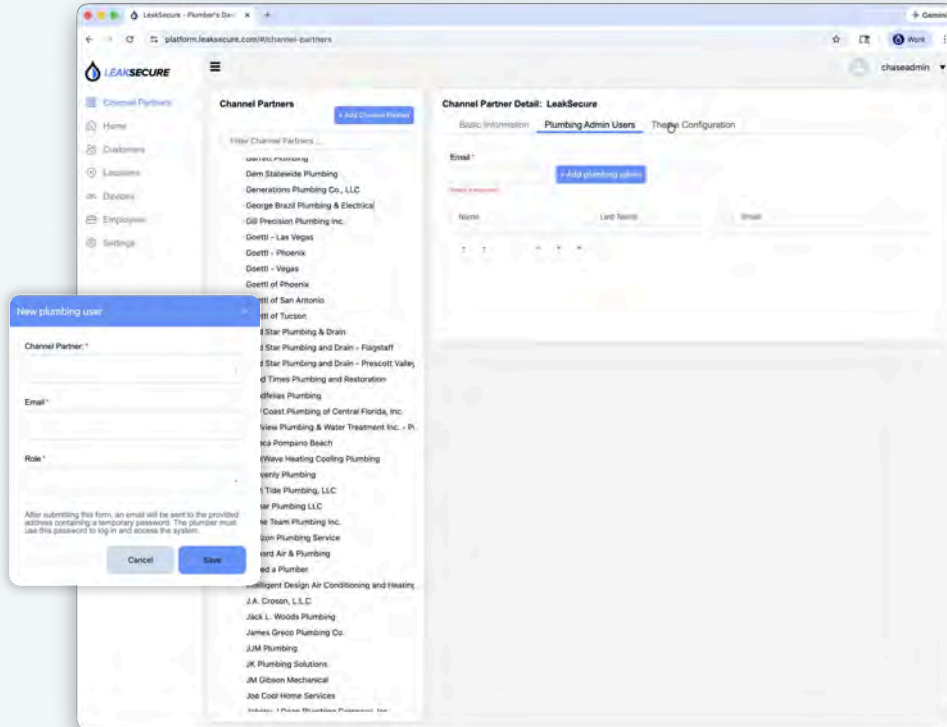

PRO DASHBOARD

USER GUIDE

ADMIN USERS VIEW

To view admin users, select your [Channel Partner](#) (company name).

Here you can view admin users. You can also add plumbing admin users by clicking, “[Add plumbing admin](#)” and an invite will be sent via email.