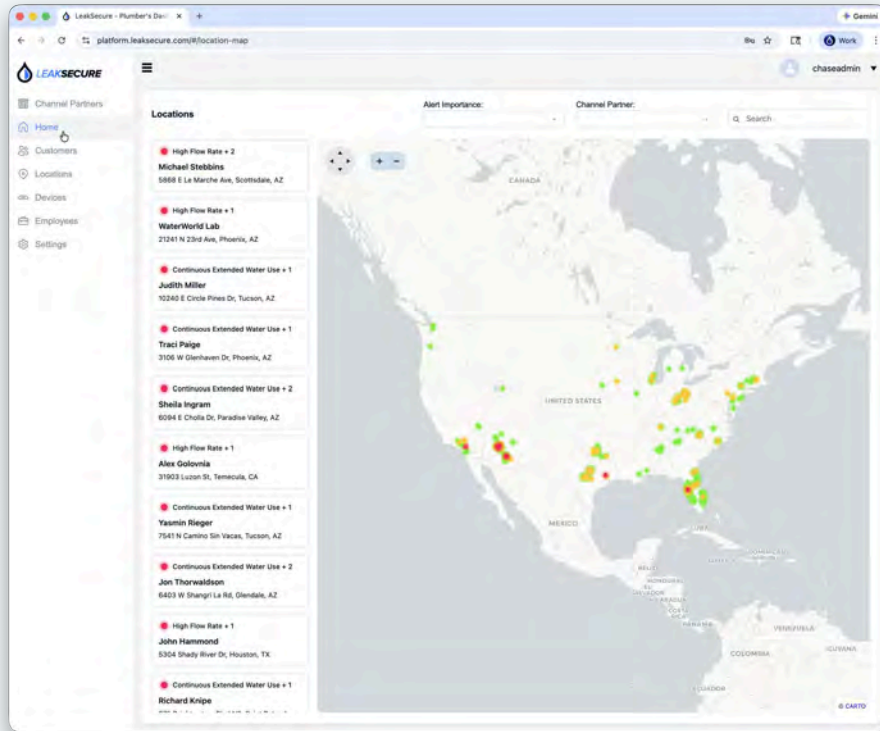

### TABLE OF CONTENTS

<b>Map View</b>	<b>3</b>
<b>Account Details View</b>	<b>4</b>
<b>Customers View</b>	<b>5</b>
<b>Locations View</b>	<b>6</b>
<b>Device View</b>	<b>7</b>
<b>Employee Users</b>	<b>8</b>
<b>Admin Users</b>	<b>9</b>
<b>Settings and Configurations</b>	<b>10</b>

# PRO DASHBOARD

### MAP VIEW

When you login to your LeakSecure Pro Dashboard the first and main screen you will see is your map view. The map view will display all your corresponding LeakSecure devices installed.

You can click on any of the color-coded dots to quickly access the device you wish to view.

Alternatively, you can click on the location from the panel view displayed on the left-hand side of the map screen.

- Red dots = Critical Alert is active
- Yellow dots = Warning Alert is active
- Green dots = No Alert is active