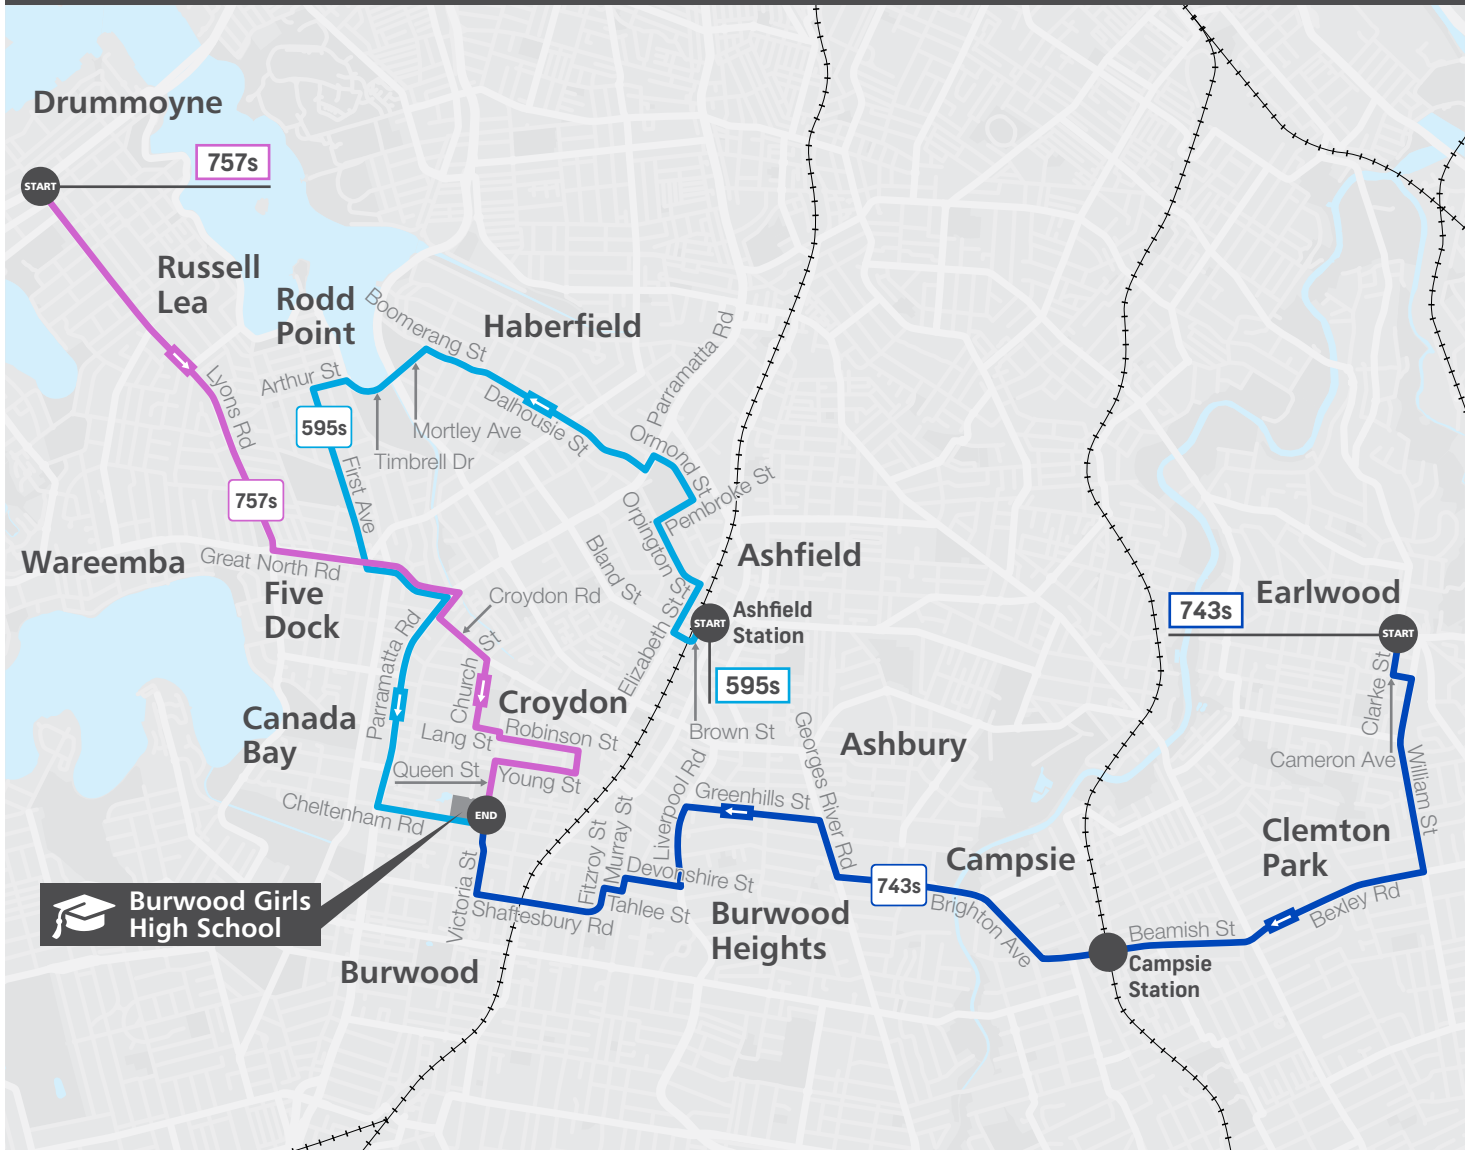

Burwood Girls High School Timetable

Effective 29 March 2026

Morning services

595s From Ashfield Station	
Ashfield Stn Brown St, Stand D	08:05
Dalhousie St at Parramatta Rd	08:12
Dalhousie St at Ramsay St	08:15
Domremy Catholic College	08:23
Club Five Dock RSL Great North Rd	08:25
Great North Rd near Harrabrook Av	08:28
Parramatta Rd near Byron St	08:35
Burwood Girls High School	08:36

743s From Earlwood Shops	
Earlwood Shops Clarke St, Stand B	07:38 -
William St near Bexley Rd	07:43 -
Campsie Beamish St at North Pde	07:52 -
Georges River Rd near Bereford Av	07:57 08:28
Burwood Girls High School	08:10 08:40

Morning bus route map

Page 1 of 2

The bus services contained in this timetable are run by Transit Systems.

For the most up-to-date times and travel options, use the Trip Planner or Departures at transportnsw.info. There may be more travel options available than those shown in this timetable.

596s To Leichhardt Town Hall

Burwood Girls High School	15:32
Five Dock Great North & Kings Rds	15:46
Leichhardt Marion & Renwick Sts	16:01

599s To Earlwood

Burwood Girls High School	15:30
Croydon Park PS Georges River Rd	15:42
Campsie Station Beamish St	15:49
Clemton Park Shops William St (opp)	15:56
Earlwood Shops Homer St, Stand C	16:10