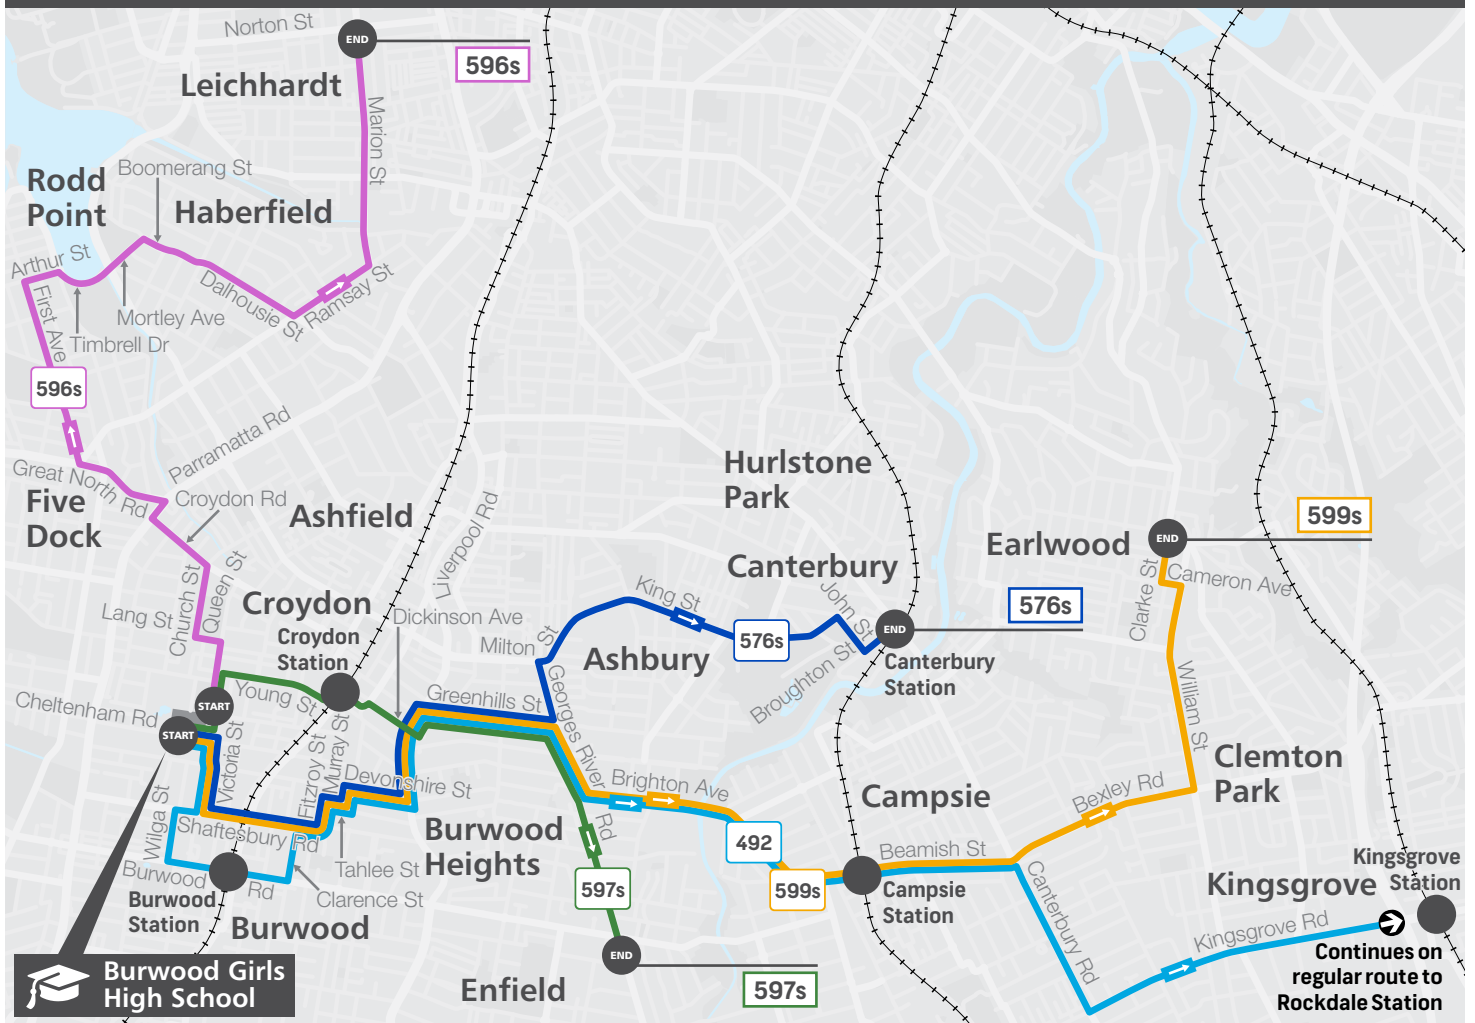

596s To Leichhardt Town Hall

Burwood Girls High School	15:32
Five Dock Great North & Kings Rds	15:46
Leichhardt Marion & Renwick Sts	16:01

599s To Earlwood

Burwood Girls High School	15:30
Croydon Park PS Georges River Rd	15:42
Campsie Station Beamish St	15:49
Clemton Park Shops William St (opp)	15:56
Earlwood Shops Homer St, Stand C	16:10

576s To Canterbury

Day Restrictions	MUWF
Burwood Girls High School	15:30
Canterbury Station Broughton St	15:53

597s To Croydon Park

Burwood Girls High School	15:22
PLC Sydney	15:27
Georges River & Burwood Rds	15:38

Explanation of definitions and symbols

M	Monday	W	Wednesday
U	Tuesday	F	Friday

Afternoon bus route map

Page 2 of 2

The bus services contained in this timetable are run by Transit Systems.

For the most up-to-date times and travel options, use the Trip Planner or Departures at transportsw.info. There may be more travel options available than those shown in this timetable.

Times are shown in 24-hour time (e.g. 5am = 05:00, 5pm = 17:00).

Information contained in this timetable is subject to change without notice. It does not include times for minor stops, short term changes, real-time information or any disruption alerts.