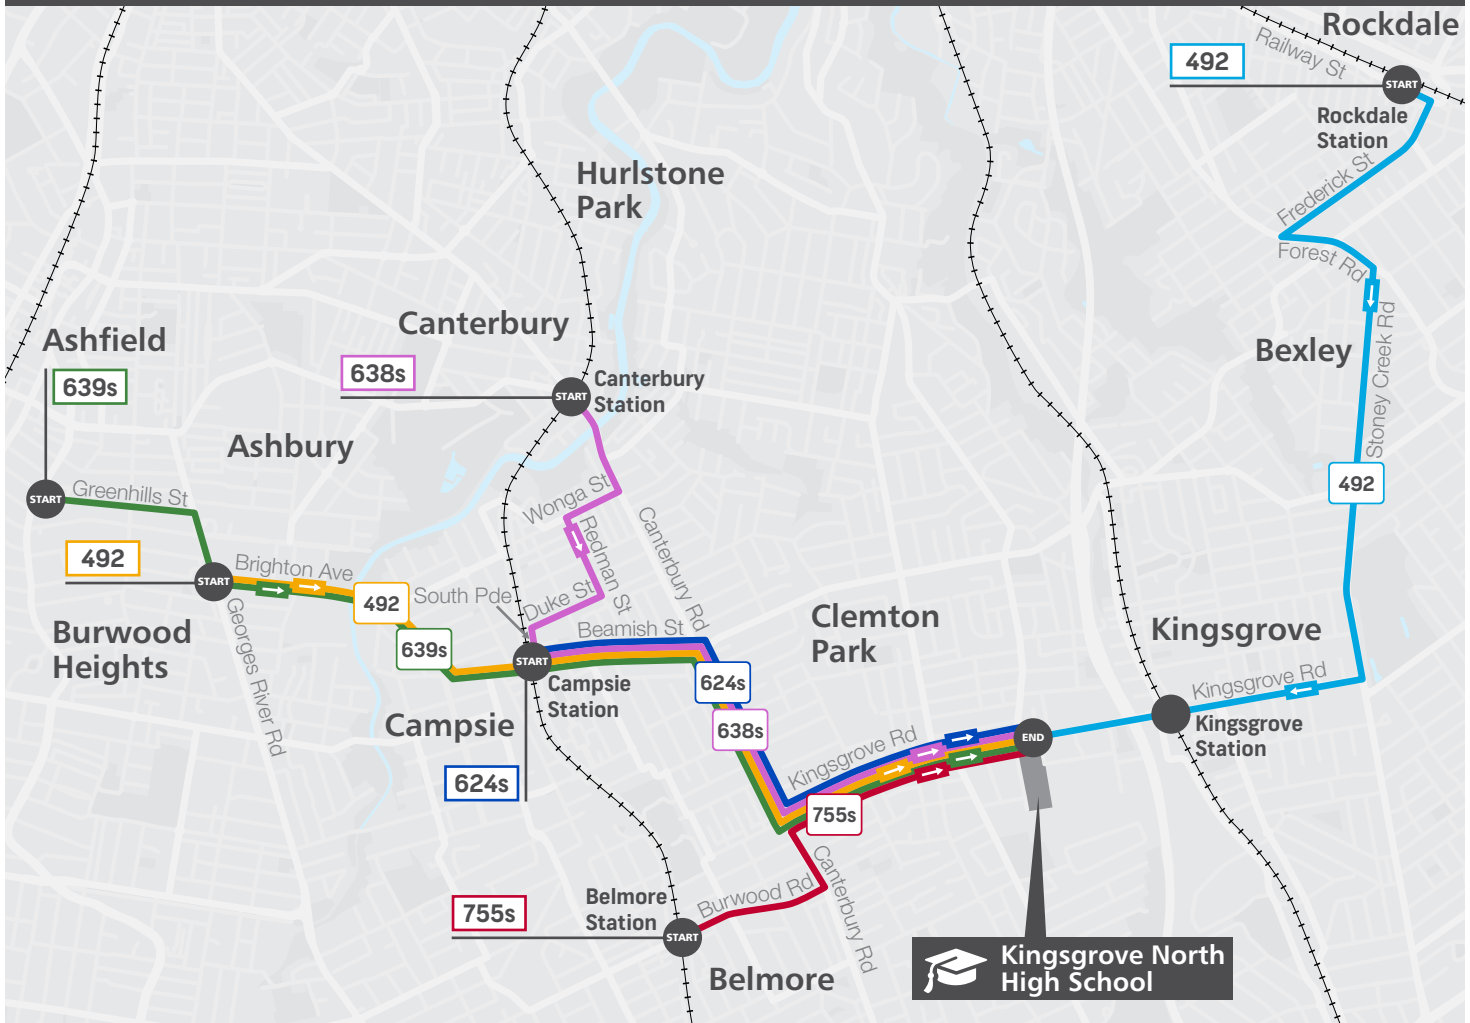

Kingsgrove North High School Timetable

Effective 29 March 2026

Morning services

492 From Rockdale Station	
Rockdale Stn Railway St Stand E	08:18
Stoney Creek Rd near Salisbury Av	08:26
Stoney Creek Rd at St Georges Rd	08:28
Kingsgrove Station Kingsgrove Rd	08:34
Kingsgrove North High School	08:38

492 From Croydon Park	
Georges River Rd near Brighton St	07:44
Beamish St near North Pde	07:51
Kingsgrove Rd near Canterbury Rd	07:59
Kingsgrove North High School	08:07

624s From Campsie	
Campsie Beamish St/South Pde	08:25
Kingsgrove North High School	08:40

638s From Canterbury	
Canterbury Stn Canterbury Rd, Stand F	08:21
Campsie Stn South Pde, Stand E	08:28
Kingsgrove North High School	08:45

639s From Croydon	
Greenhills St after Liverpool Rd	07:33
Campsie Stn Beamish St, Stand C	07:42
Kingsgrove Rd at Forbes Ave	07:48
Kingsgrove North High School	07:55

755s From Belmore	
Belmore Burwood Rd/Tobruk Av	08:20
Kingsgrove Rd near Canterbury Rd	08:25
Kingsgrove North High School	08:35

Morning bus route map

Page 1 of 2

The bus services contained in this timetable are run by Transit Systems.

For the most up-to-date times and travel options, use the Trip Planner or Departures at transportnsw.info. There may be more travel options available than those shown in this timetable.

Times are shown in 24-hour time (e.g. 5am = 05:00, 5pm = 17:00).

Information contained in this timetable is subject to change without notice. It does not include times for minor stops, short term changes, real-time information or any disruption alerts.