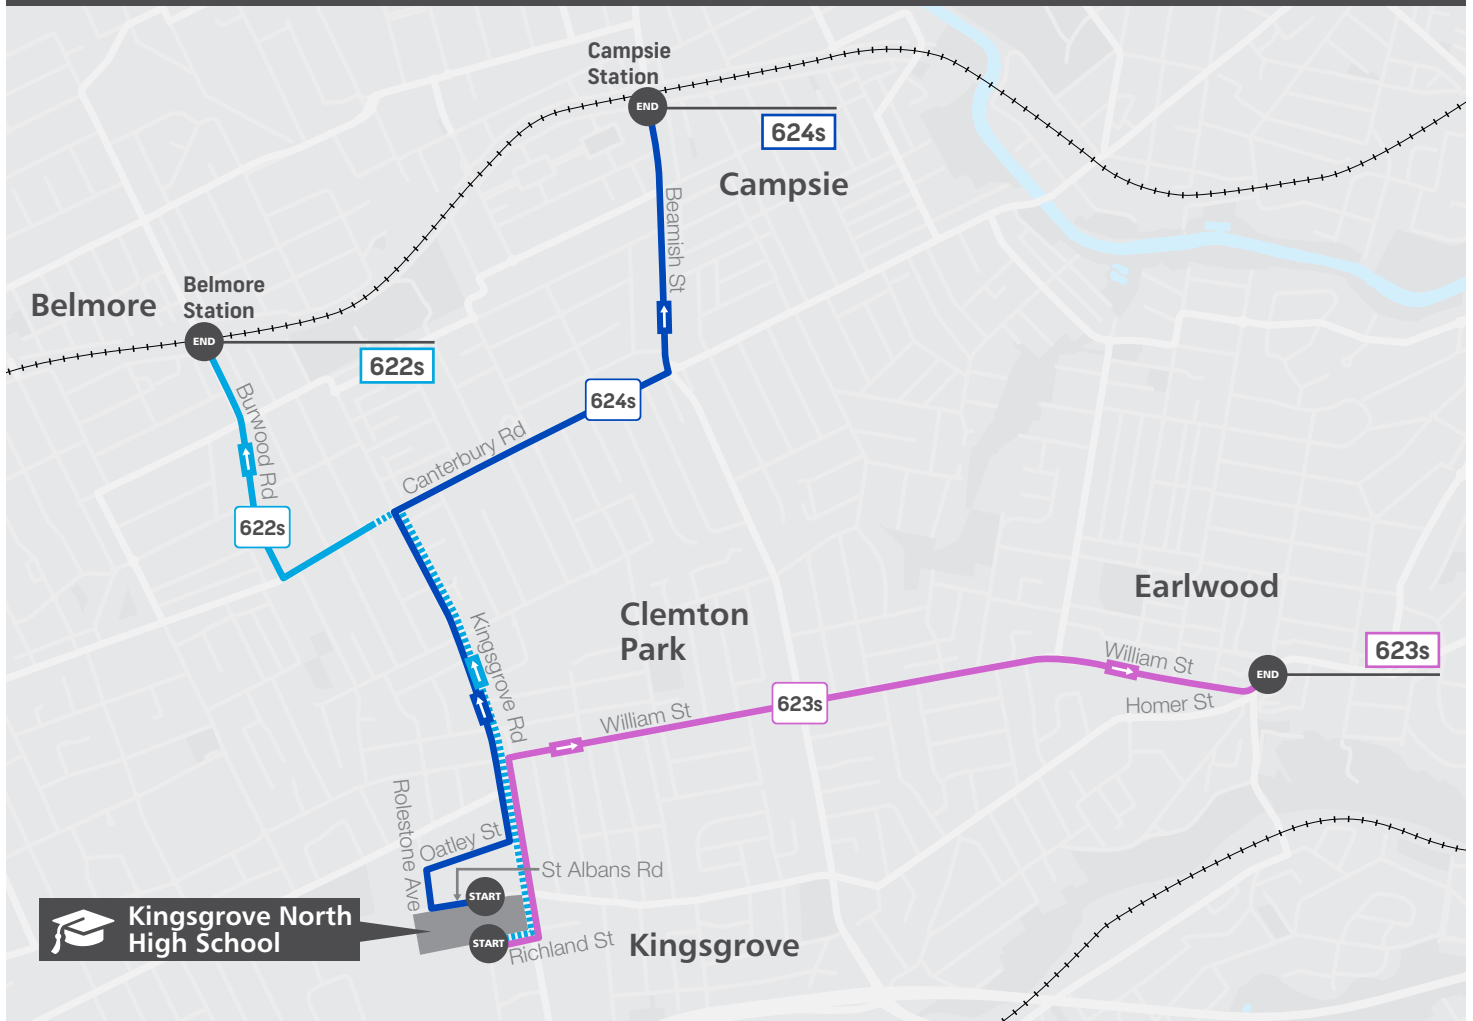

Kingsgrove North High School Timetable

Effective 29 March 2026

Afternoon services

622s To Belmore

First set down Canterbury Rd

Day Restrictions	W	MUTF
Kingsgrove North High School	14:40	15:10
Belmore Canterbury Rd at Platts Ave	14:46	15:16
Belmore Burwood Rd near Bridge Rd	14:50	15:22

624s To Campsie

Day Restrictions	W	MUTF
Kingsgrove North High School	14:40	15:10
Belmore Kingsgrove Rd near Canterbury Rd	14:47	15:17
Campsie Beamish St, ANZAC Mall	14:56	15:26

623s To Earlwood Shops

Day Restrictions	MUTF
Kingsgrove North High School	15:10
Earlwood William St near Bexley Rd	15:15
Earlwood Shops Homer St, Stand C	15:23

Explanation of definitions and symbols

M Monday	W Wednesday	F Friday
U Tuesday	T Thursday	

Afternoon bus route map

Page 2 of 2

The bus services contained in this timetable are run by Transit Systems.

For the most up-to-date times and travel options, use the Trip Planner or Departures at transportnsw.info. There may be more travel options available than those shown in this timetable.

Times are shown in 24-hour time (e.g. 5am = 05:00, 5pm = 17:00).

Information contained in this timetable is subject to change without notice. It does not include times for minor stops, short term changes, real-time information or any disruption alerts.