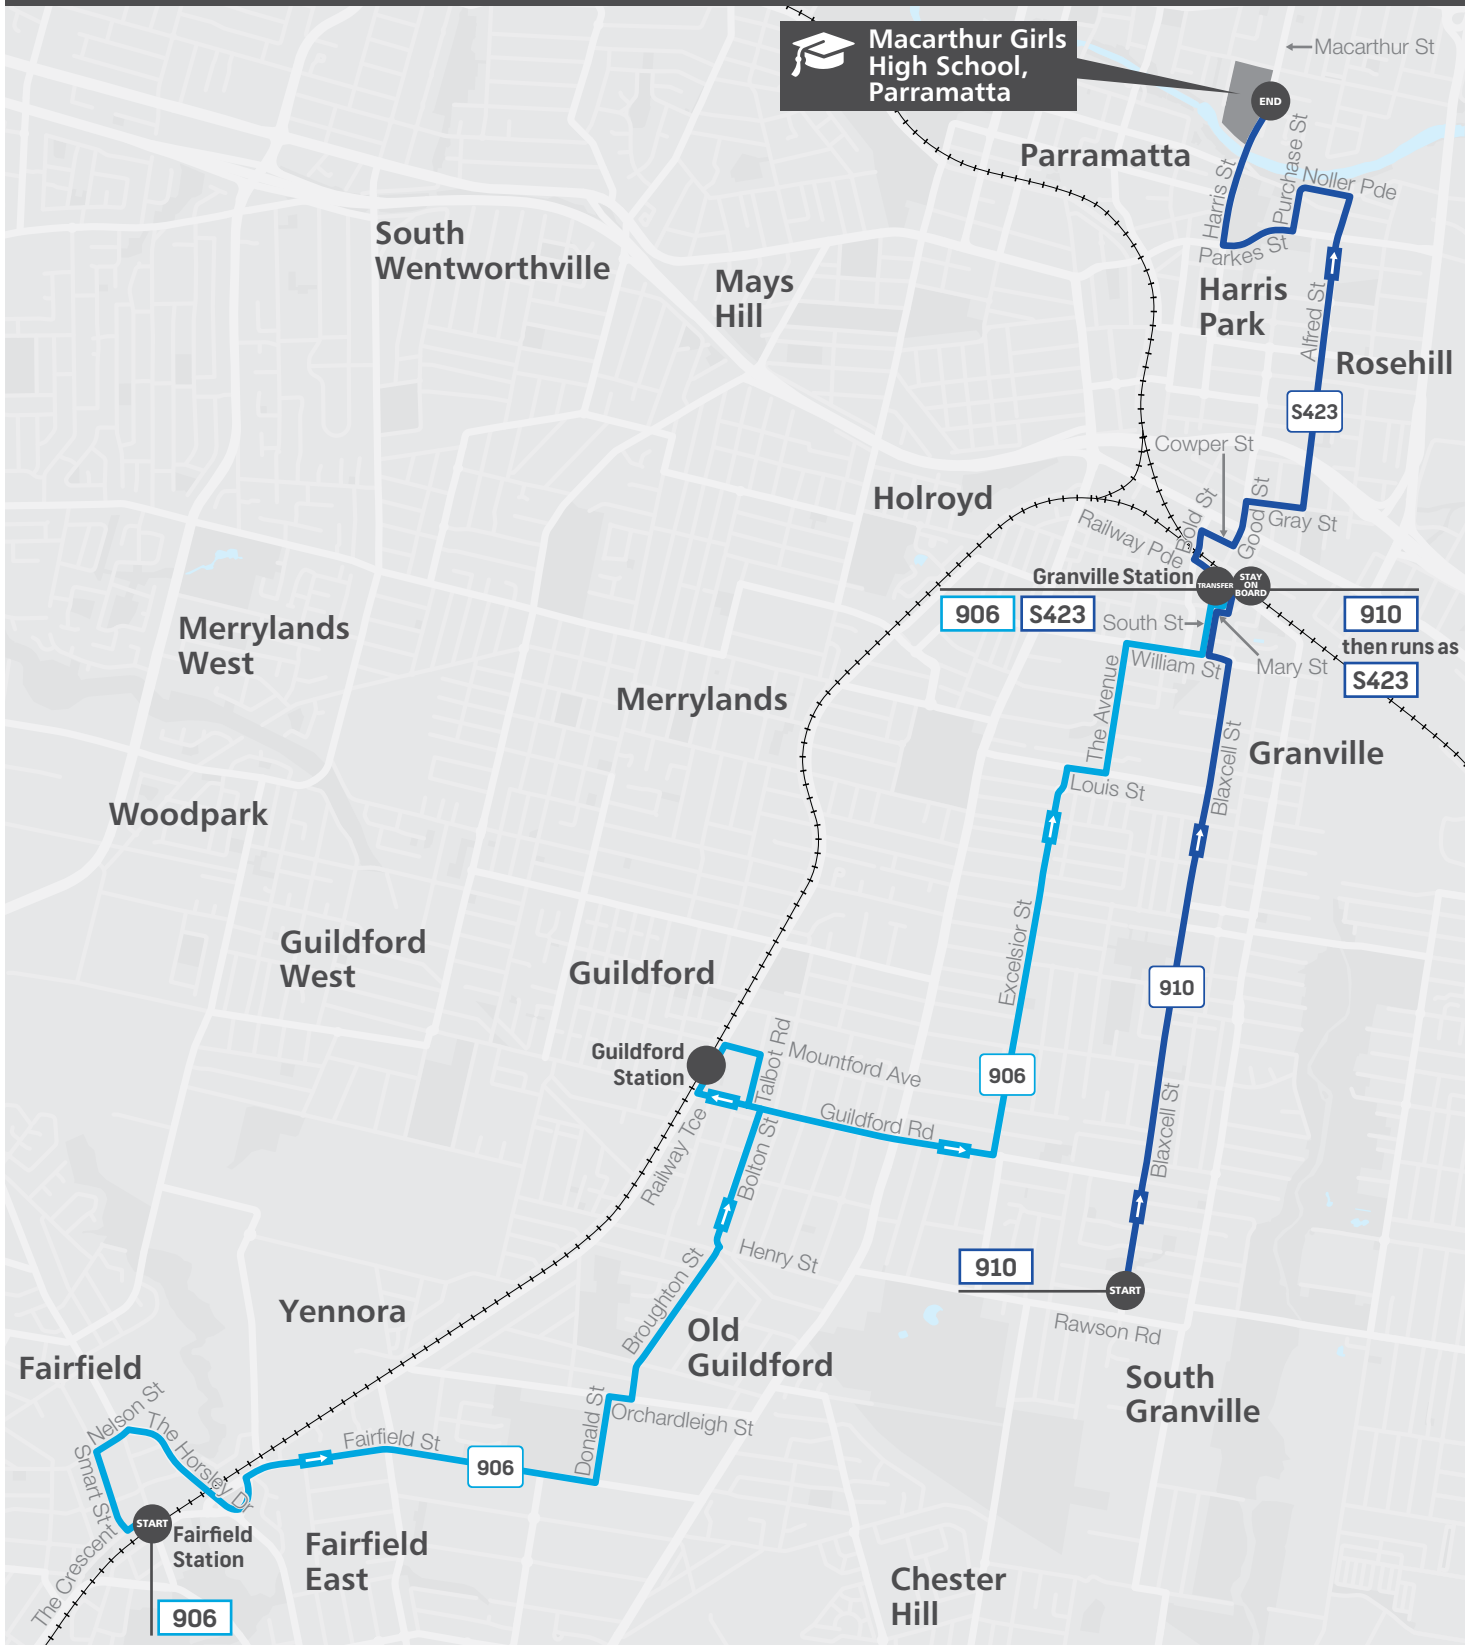

Macarthur Girls High School, Parramatta Timetable

Effective 21 June 2026

Morning bus route map

Page 2 of 3

The bus services contained in this timetable are run by Transit Systems.

For the most up-to-date times and travel options, use the Trip Planner or Departures at transportnsw.info. There may be more travel options available than those shown in this timetable.

Times are shown in 24-hour time (e.g. 5am = 05:00, 5pm = 17:00).

Information contained in this timetable is subject to change without notice. It does not include times for minor stops, short term changes, real-time information or any disruption alerts.