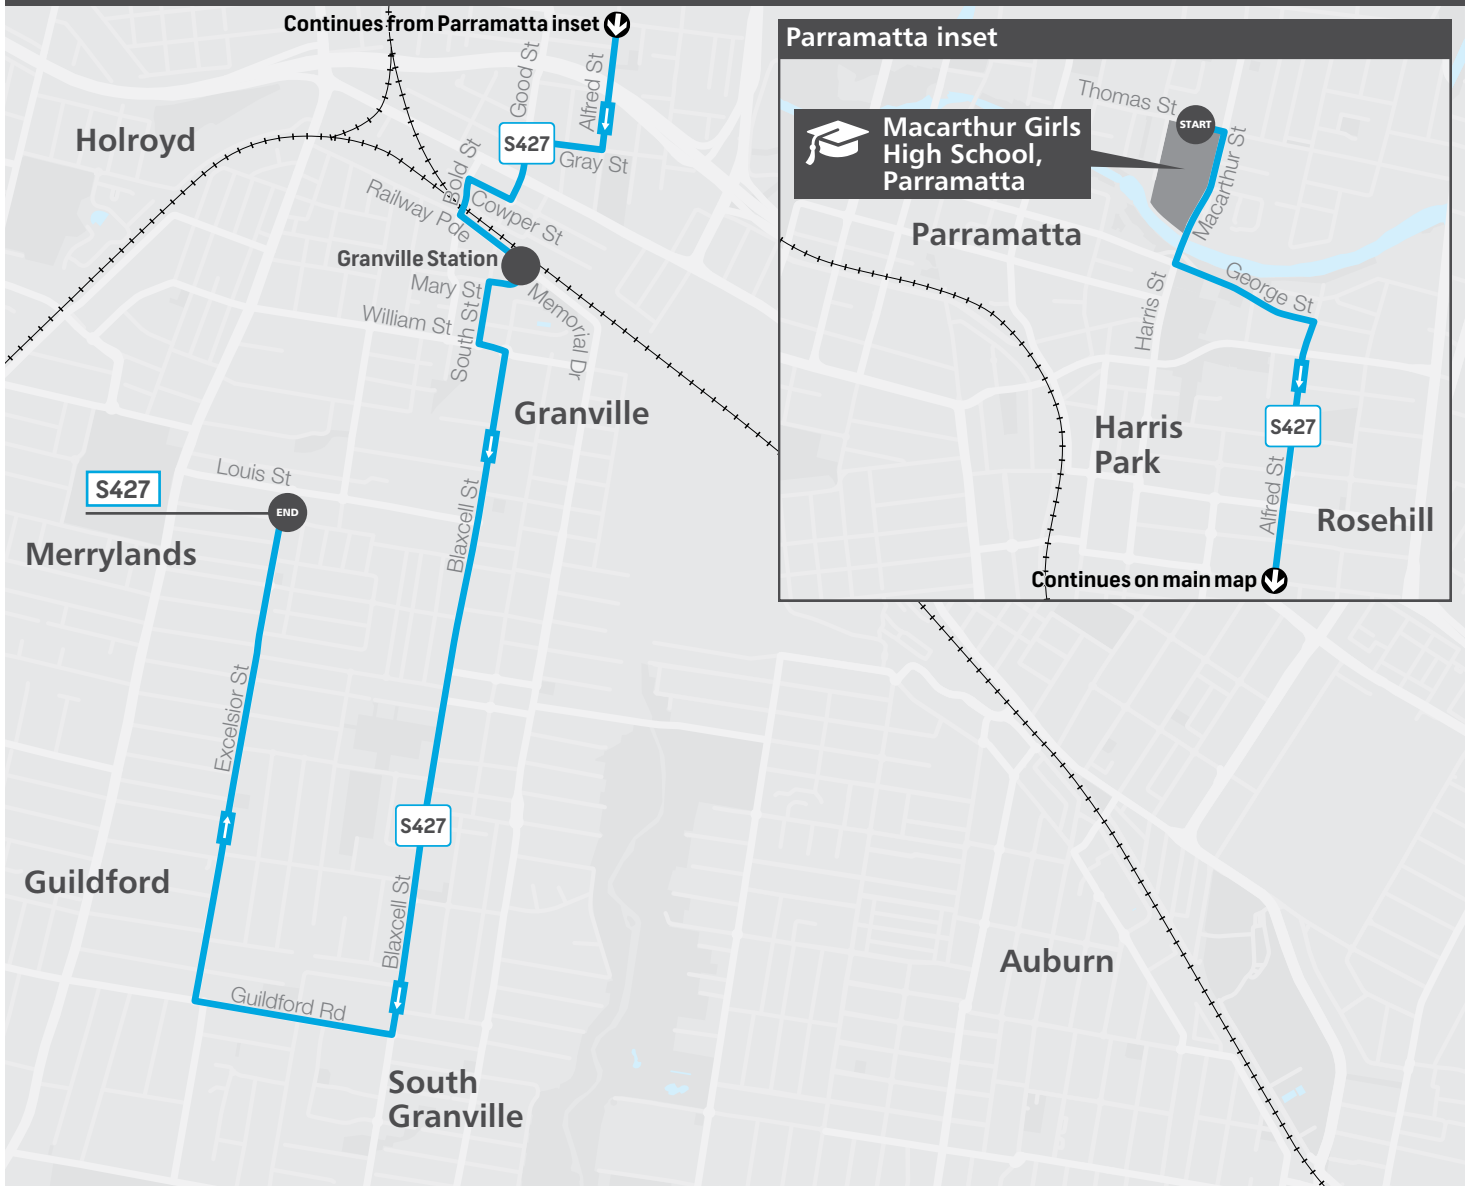

Times are shown in 24-hour time (e.g. 5am = 05:00, 5pm = 17:00).

Information contained in this timetable is subject to change without notice. It does not include times for minor stops, short term changes, real-time information or any disruption alerts.

Macarthur Girls High School, Parramatta Timetable

Effective 21 June 2026

Afternoon services

S427 To Merrylands

Macarthur Girls High School Thomas St (opp)	15:22
Rosehill Alfred St after Prospect St	15:30
Granville Station Stand A	15:38
Granville Blaxcell St opp Thomas St	15:42
South Granville Blaxcell St at Pegler Ave Walkway	15:46
South Granville Muhammadi Welfare Association, Blaxcell St	15:48
Merrylands Excelsior St at Louis St	16:00

Afternoon bus route map

Page 3 of 3

The bus services contained in this timetable are run by Transit Systems.

For the most up-to-date times and travel options, use the Trip Planner or Departures at transportnsw.info. There may be more travel options available than those shown in this timetable.