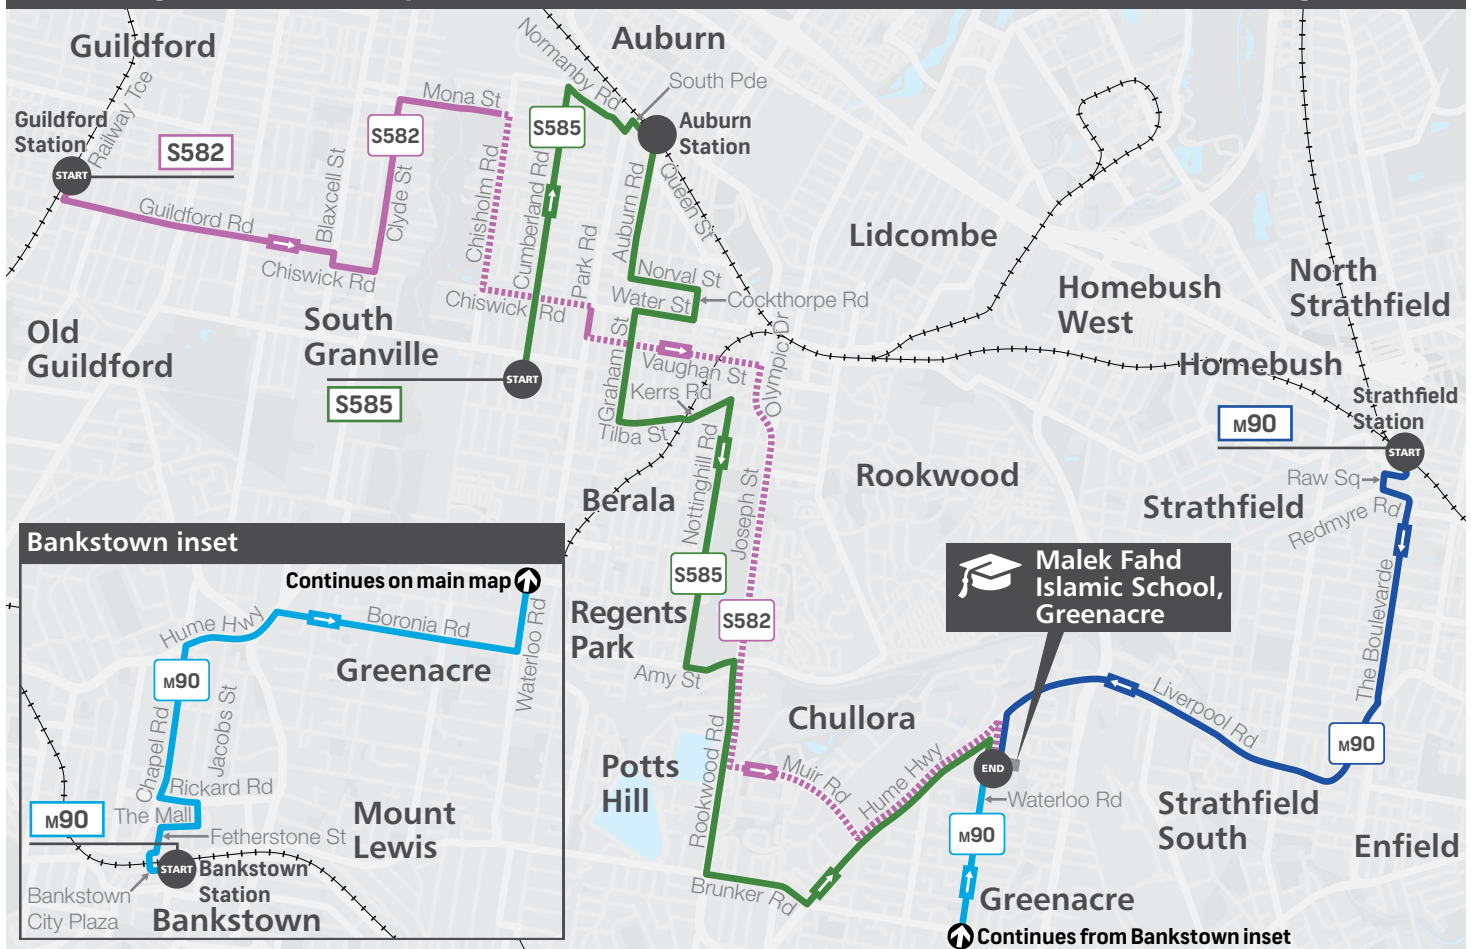

### M90 From Strathfield

Strathfield Station Albert Rd, Stand E	07:52
Strathfield South Liverpool Rd before Plymouth St	07:58
Strathfield South Liverpool Rd opp Prentice Lane	08:01
Malek Fahd Islamic School Waterloo Rd	08:08

### S585 From Auburn

Auburn Cumberland Rd at Wellington Rd	07:27
Auburn Station South Pde, Stand A	07:35
Berala Community Centre Tilba St (opp)	07:44
Malek Fahd Islamic School Waterloo Rd	08:05

## Explanation of definitions and symbols

**a** bus then runs express to Park Rd before Vaughn St, Auburn

**b** bus then runs express to school

## Morning bus route map

Page 1 of 2

The bus services contained in this timetable are run by Transit Systems.

For the most up-to-date times and travel options, use the Trip Planner or Departures at [transportsw.info](http://transportsw.info). There may be more travel options available than those shown in this timetable.