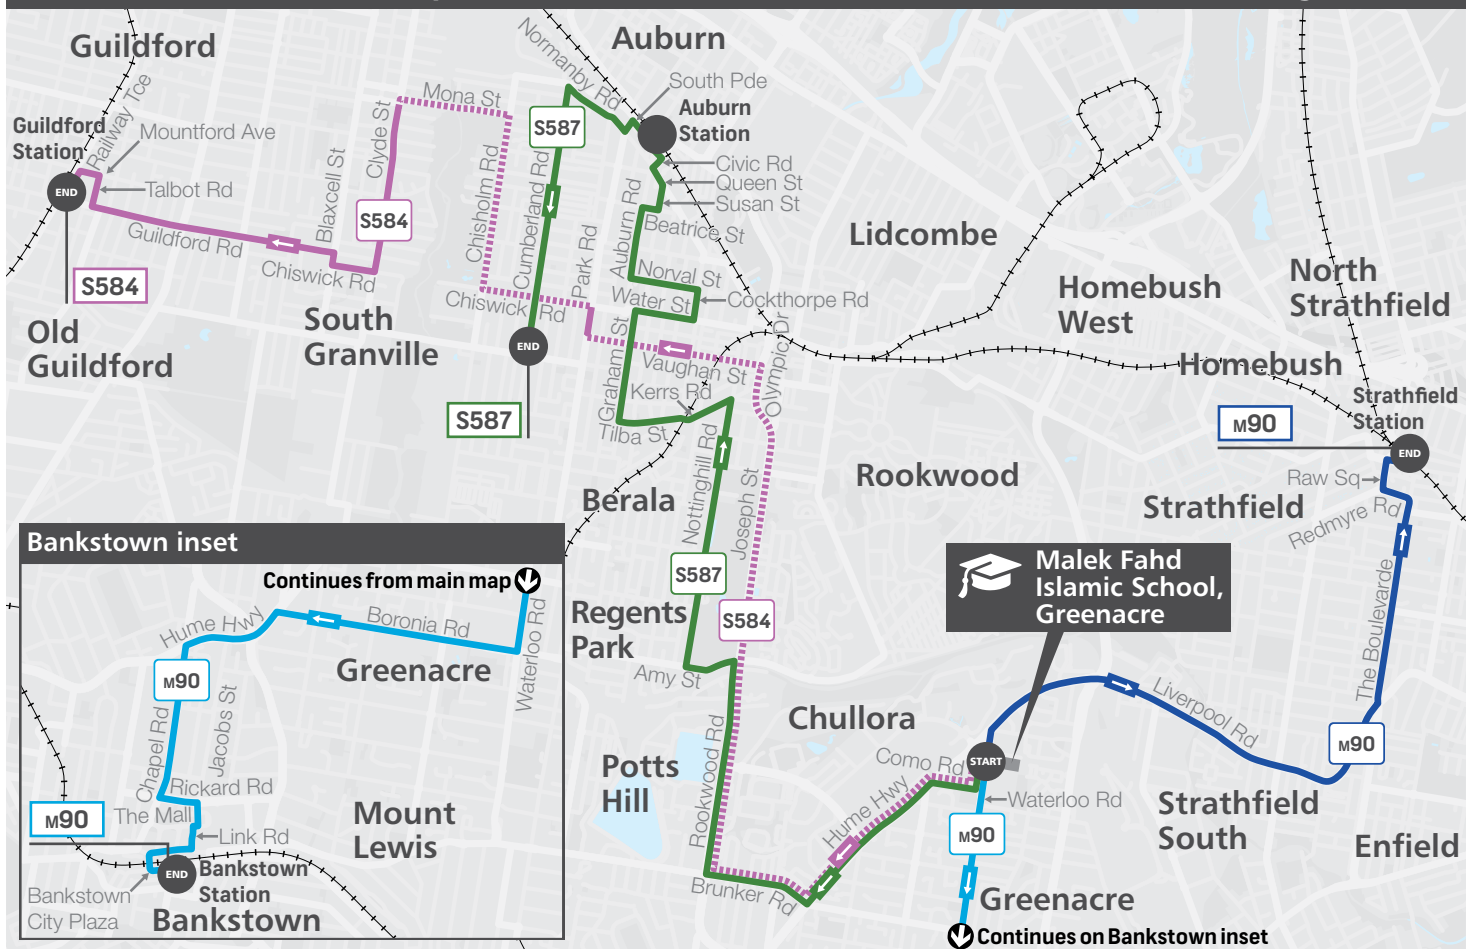

Malek Fahd Islamic School, Greenacre Timetable

Effective 21 June 2026

Afternoon services

M90 To Bankstown

Malek Fahd Islamic School Waterloo Rd	15:48
Greenacre Shops Boronia Rd, Stand D	15:55
Bankstown Central Link Rd, Stand A	16:13
Bankstown Station Stand A	16:17

M90 To Strathfield

Greenacre Waterloo Rd before Hume Hwy	15:39
Strathfield Liverpool Rd at Wallis Ave	15:45
Strathfield The Broadway, The Boulevard	15:50
Strathfield Station Albert Rd, Stand E	16:04

S584 To Guildford

Malek Fahd Islamic School Waterloo Rd	c15:45
Auburn Park Rd at Chiswick Rd	d16:05
South Granville Clyde St at Banksia St	16:16
Guildford Station Railway St (opp)	16:30

S587 To Auburn

Malek Fahd Islamic School Waterloo Rd	15:40
Lidcombe Kerrs Rd at Brixton Rd	15:55
Auburn Station South Pde, Stand B	16:06
Auburn Cumberland Rd before Wellington Rd	16:18

Explanation of definitions and symbols

c bus runs express to Park Rd at Chiswick Rd, Auburn

d bus then runs express to Clyde St, South Granville

Afternoon bus route map

Page 2 of 2

The bus services contained in this timetable are run by Transit Systems.

For the most up-to-date times and travel options, use the Trip Planner or Departures at transportsw.info. There may be more travel options available than those shown in this timetable.

Times are shown in 24-hour time (e.g. 5am = 05:00, 5pm = 17:00).

Information contained in this timetable is subject to change without notice. It does not include times for minor stops, short term changes, real-time information or any disruption alerts.