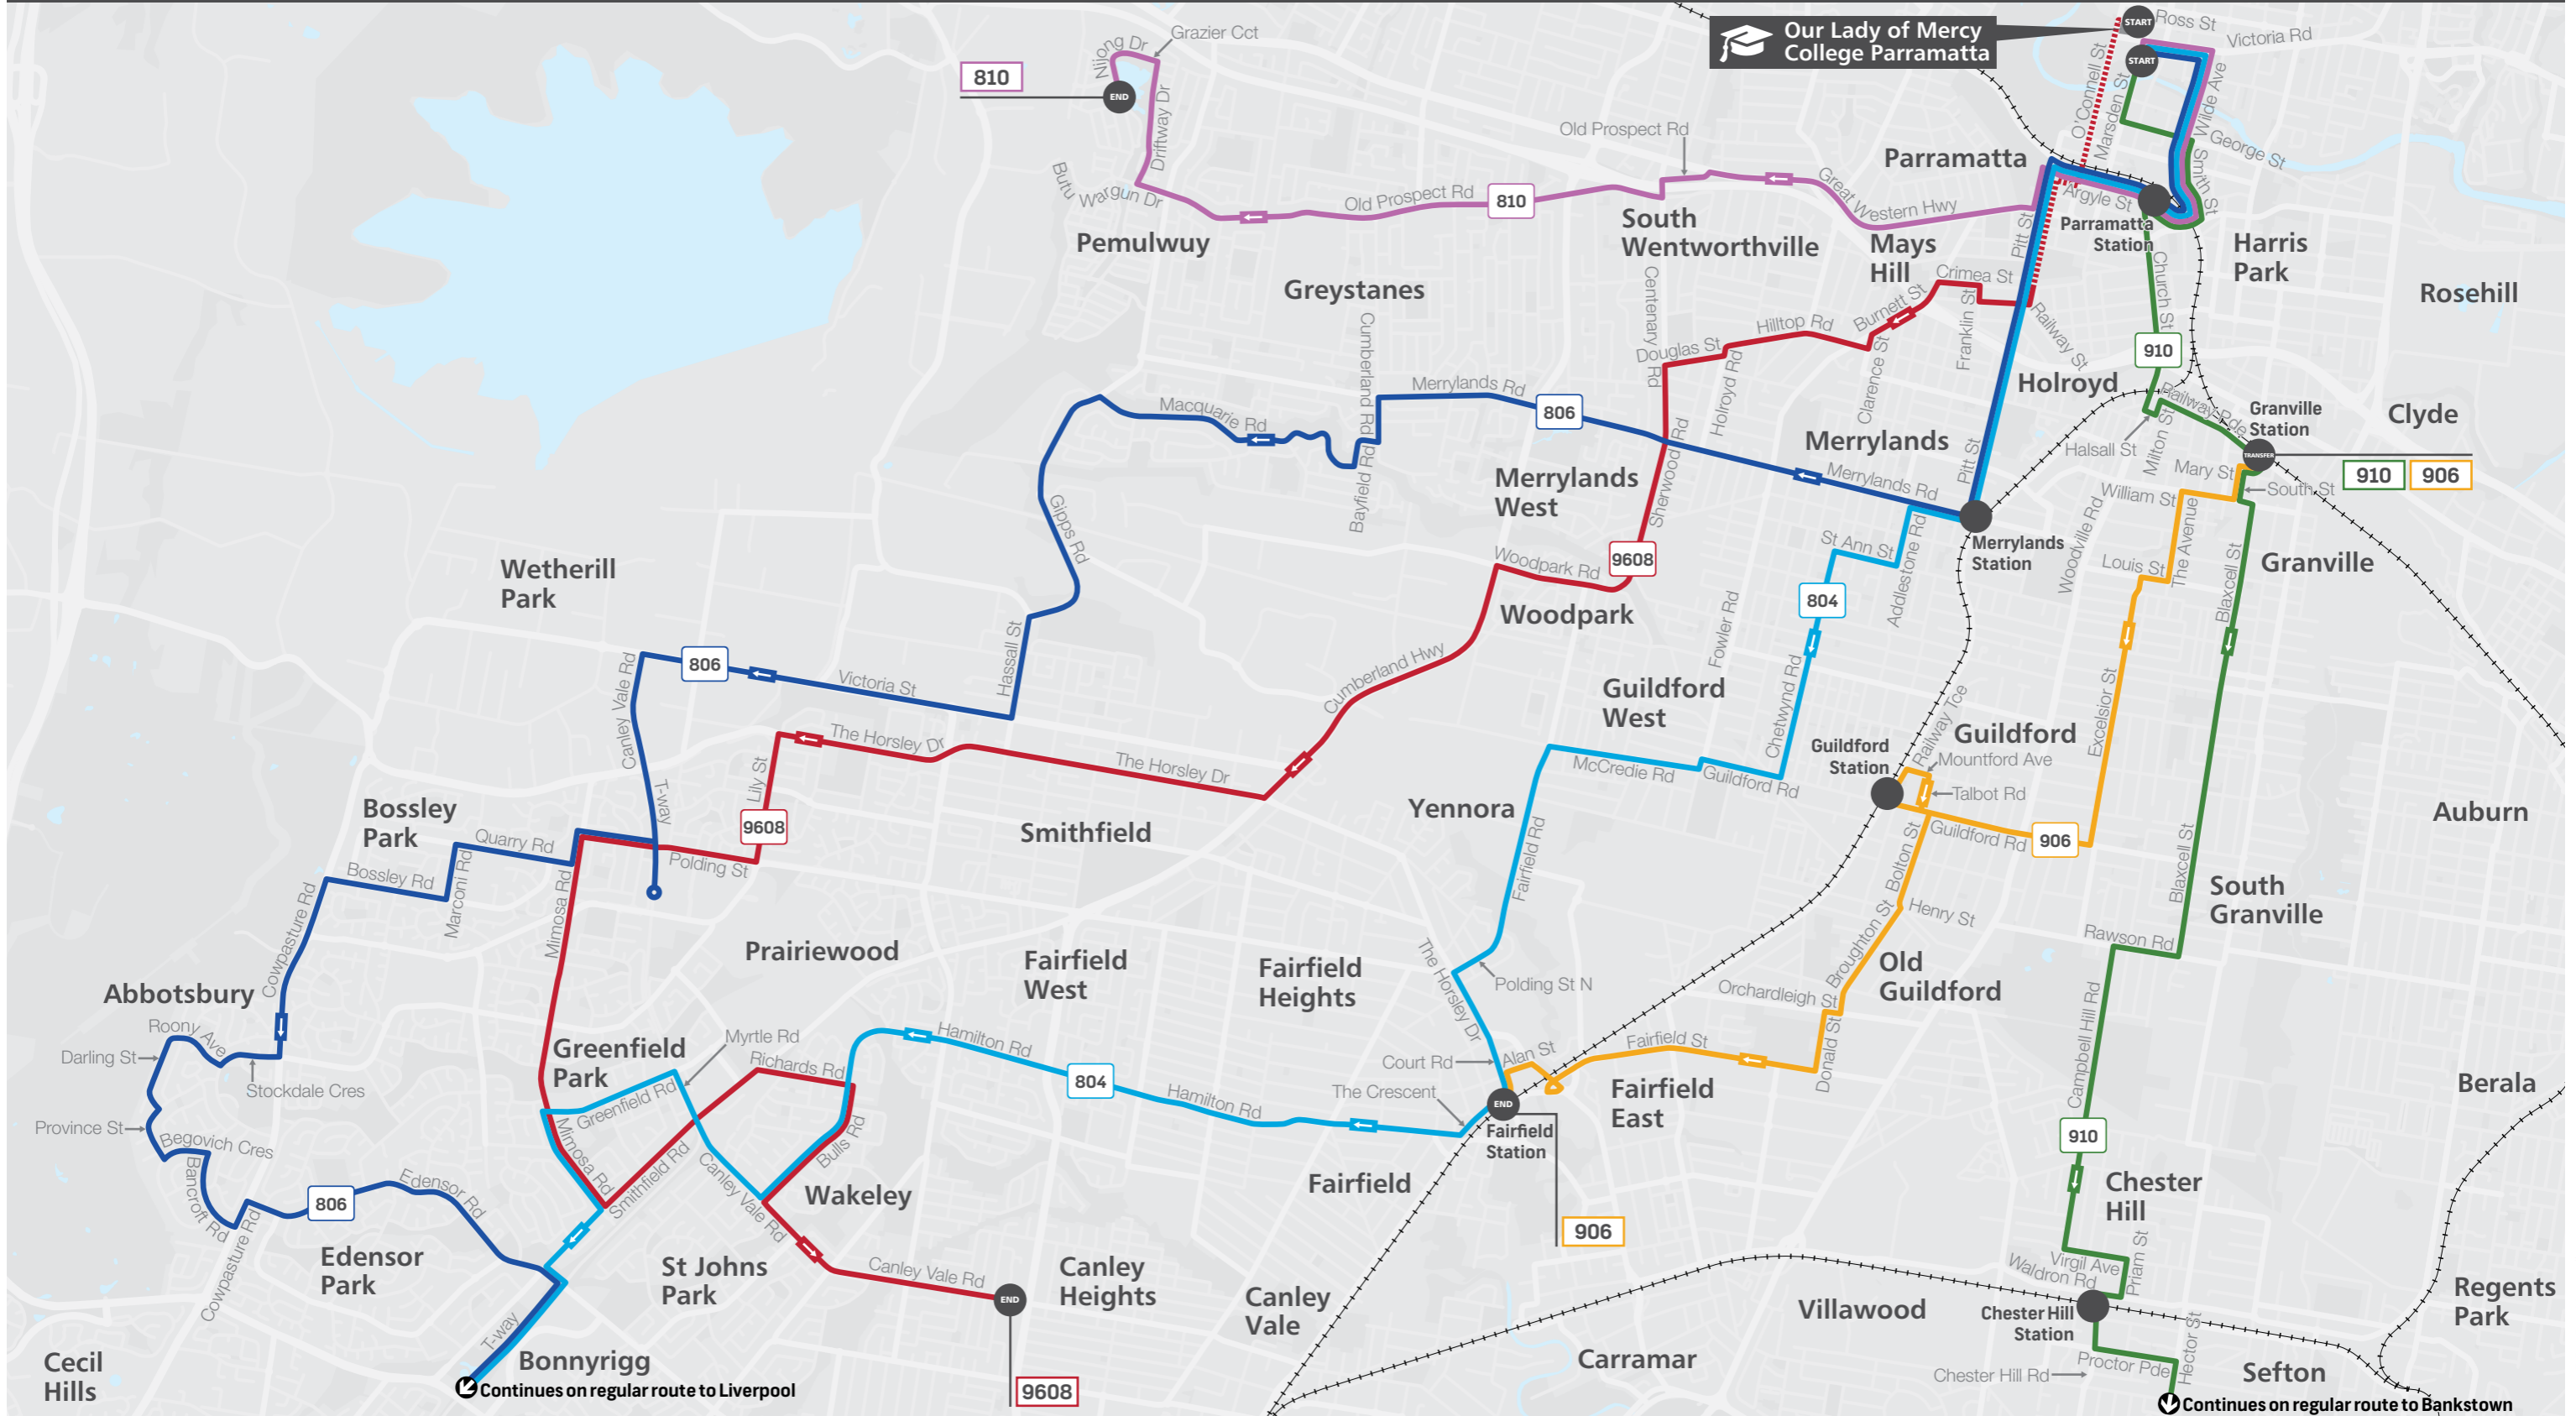

**Bus continues to Liverpool via Miller**

## Explanation of definitions and symbols

**a** runs express to Pitt St at Crimea St, Parramatta

Afternoon bus route map - see next page

Page 3 of 4

The bus services contained in this timetable are run by Transit Systems.

Times are shown in 24-hour time (e.g. 5am = 05:00, 5pm = 17:00).

Information contained in this timetable is subject to change without notice. It does not include times for minor stops, short term changes, real-time information or any disruption alerts.

# Our Lady of Mercy College Parramatta Timetable

Effective 21 June 2026

Afternoon bus route map

Page 4 of 4

The bus services contained in this timetable are run by Transit Systems.  
For the most up-to-date times and travel options, use the Trip Planner or Departures at [transportnsw.info](https://transportnsw.info). There may be more travel options available than those shown in this timetable.  
Times are shown in 24-hour time (e.g. 5am = 05:00, 5pm = 17:00).  
Information contained in this timetable is subject to change without notice. It does not include times for minor stops, short term changes, real-time information or any disruption alerts.