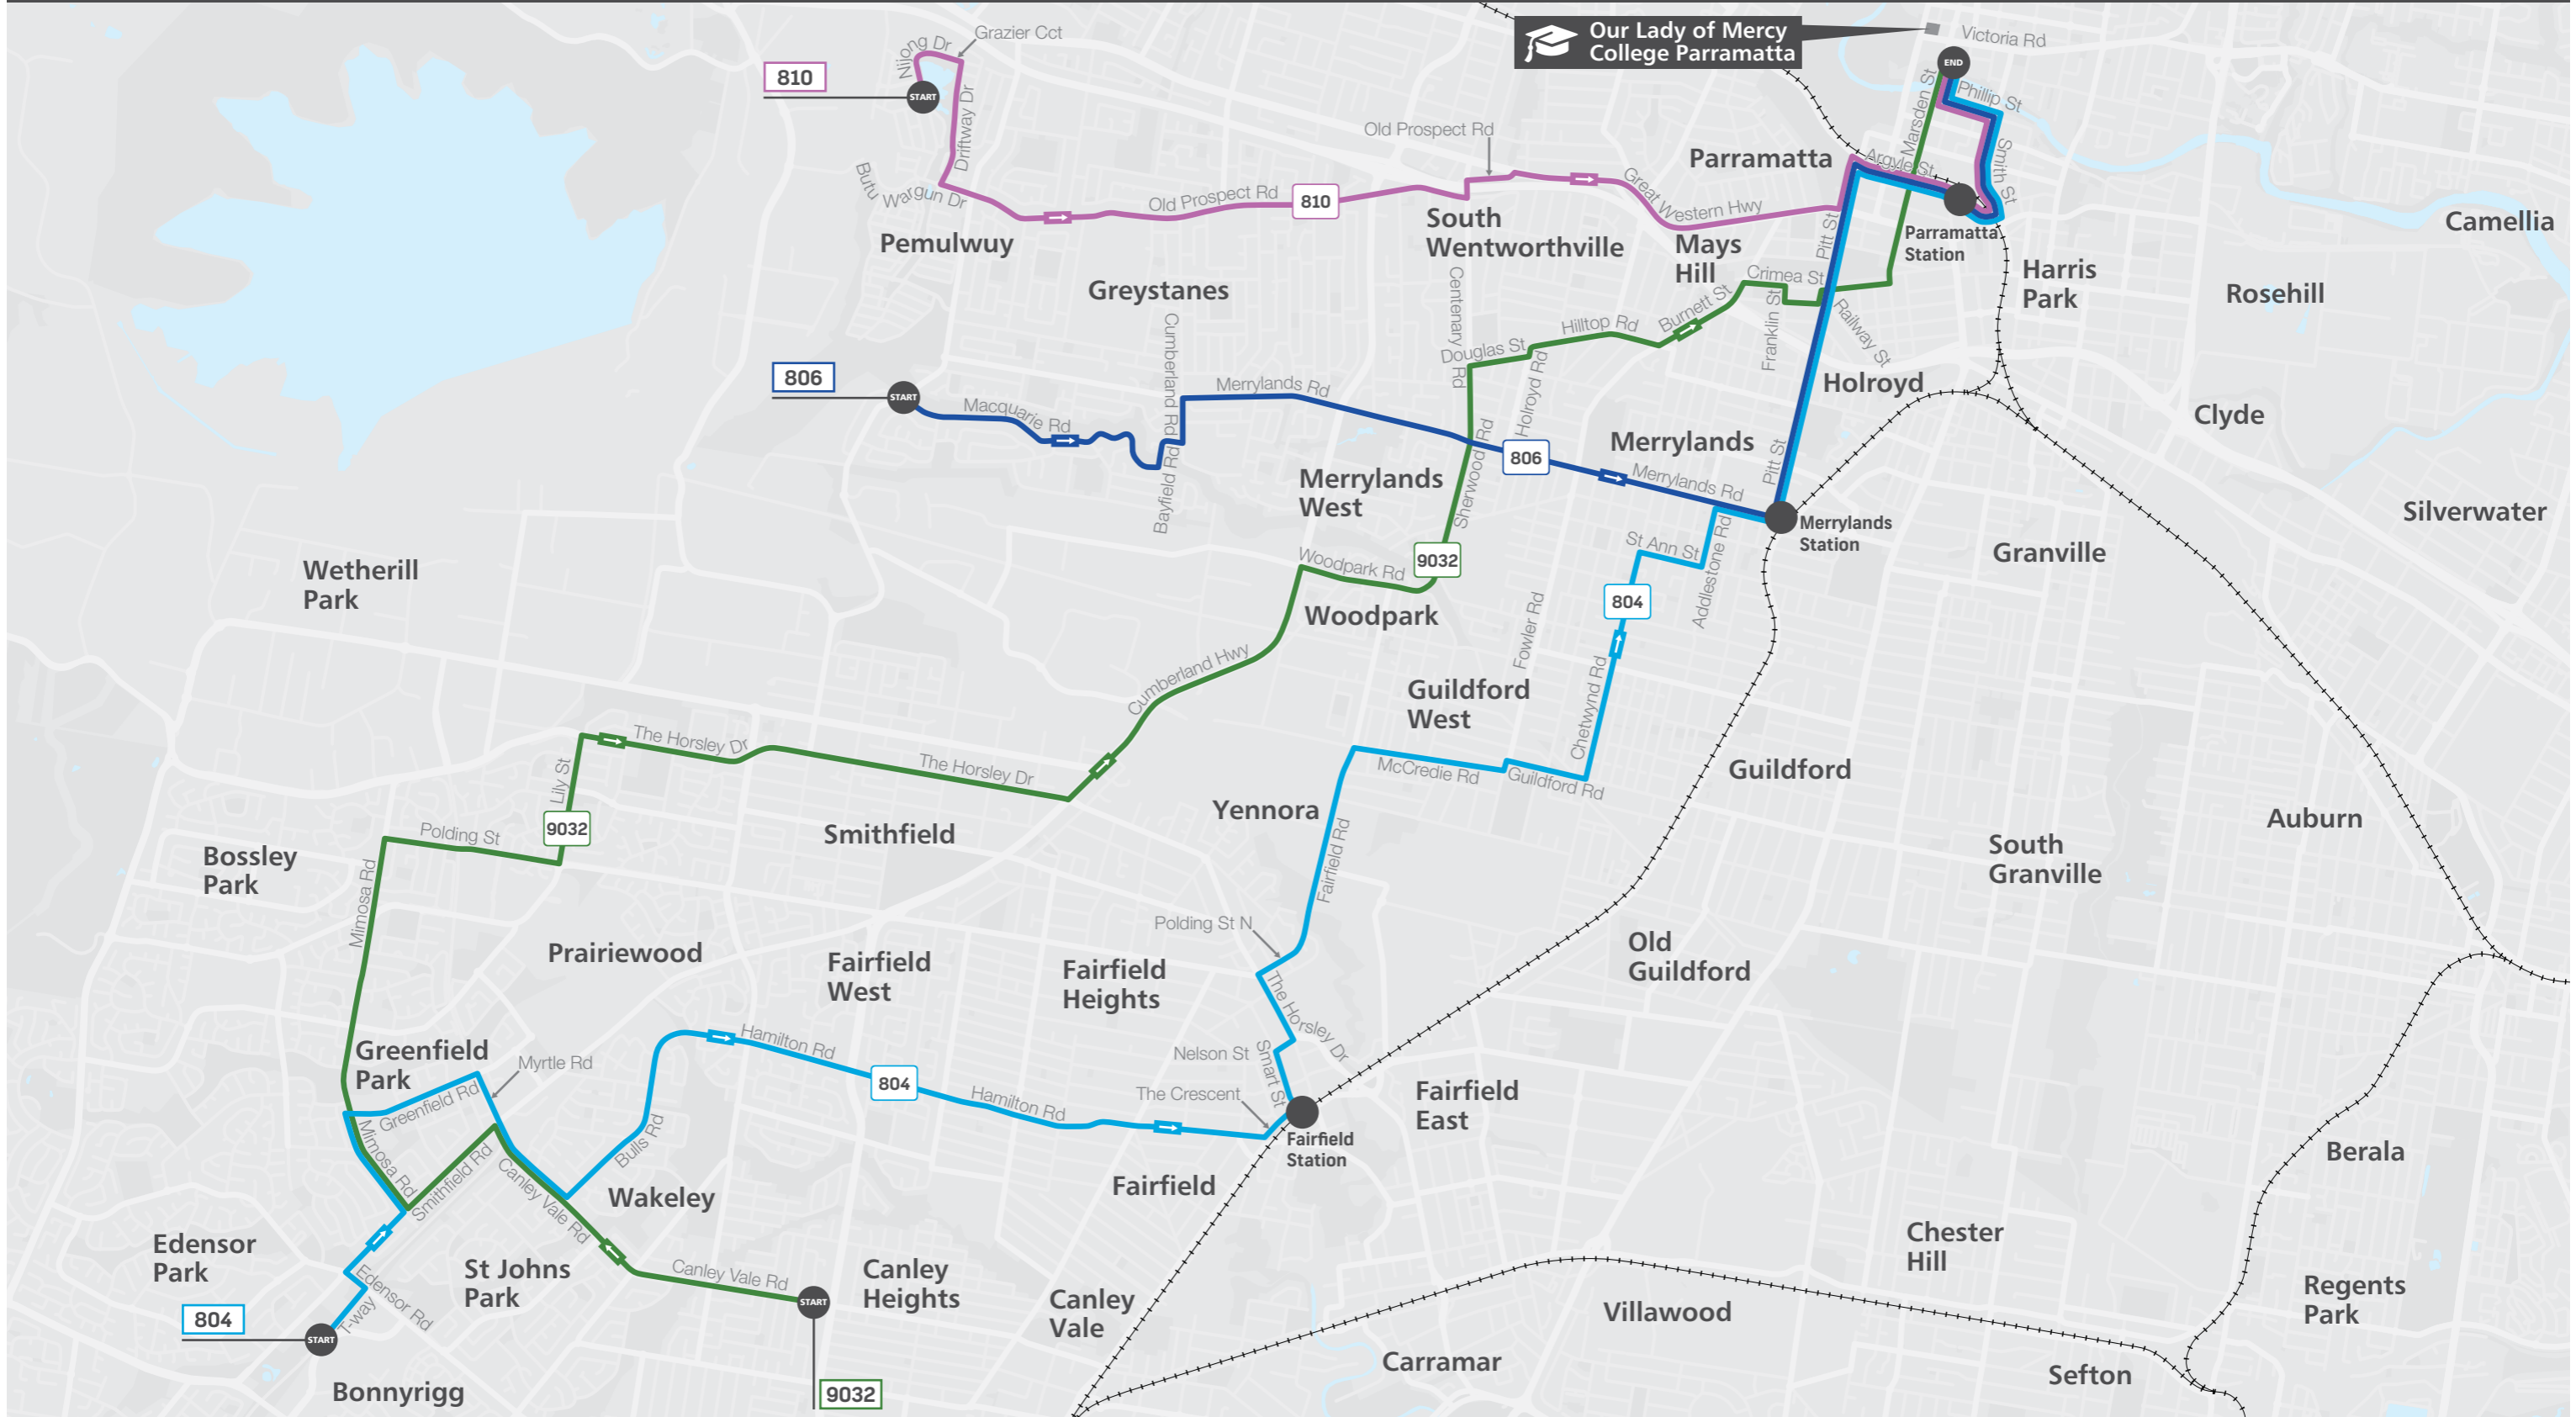

Morning bus route map - see next page

Page 1 of 4

The bus services contained in this timetable are run by Transit Systems.

For the most up-to-date times and travel options, use the Trip Planner or Departures at [transportnsw.info](http://transportnsw.info). There may be more travel options available than those shown in this timetable.

Times are shown in 24-hour time (e.g. 5am = 05:00, 5pm = 17:00).

Information contained in this timetable is subject to change without notice. It does not include times for minor stops, short term changes, real-time information or any disruption alerts.

# Our Lady of Mercy College Parramatta Timetable

Effective 21 June 2026

Morning bus route map

Page 2 of 4

The bus services contained in this timetable are run by Transit Systems.

For the most up-to-date times and travel options, use the Trip Planner or Departures at [transportnsw.info](http://transportnsw.info). There may be more travel options available than those shown in this timetable.

**Bus continues to Liverpool via Miller**