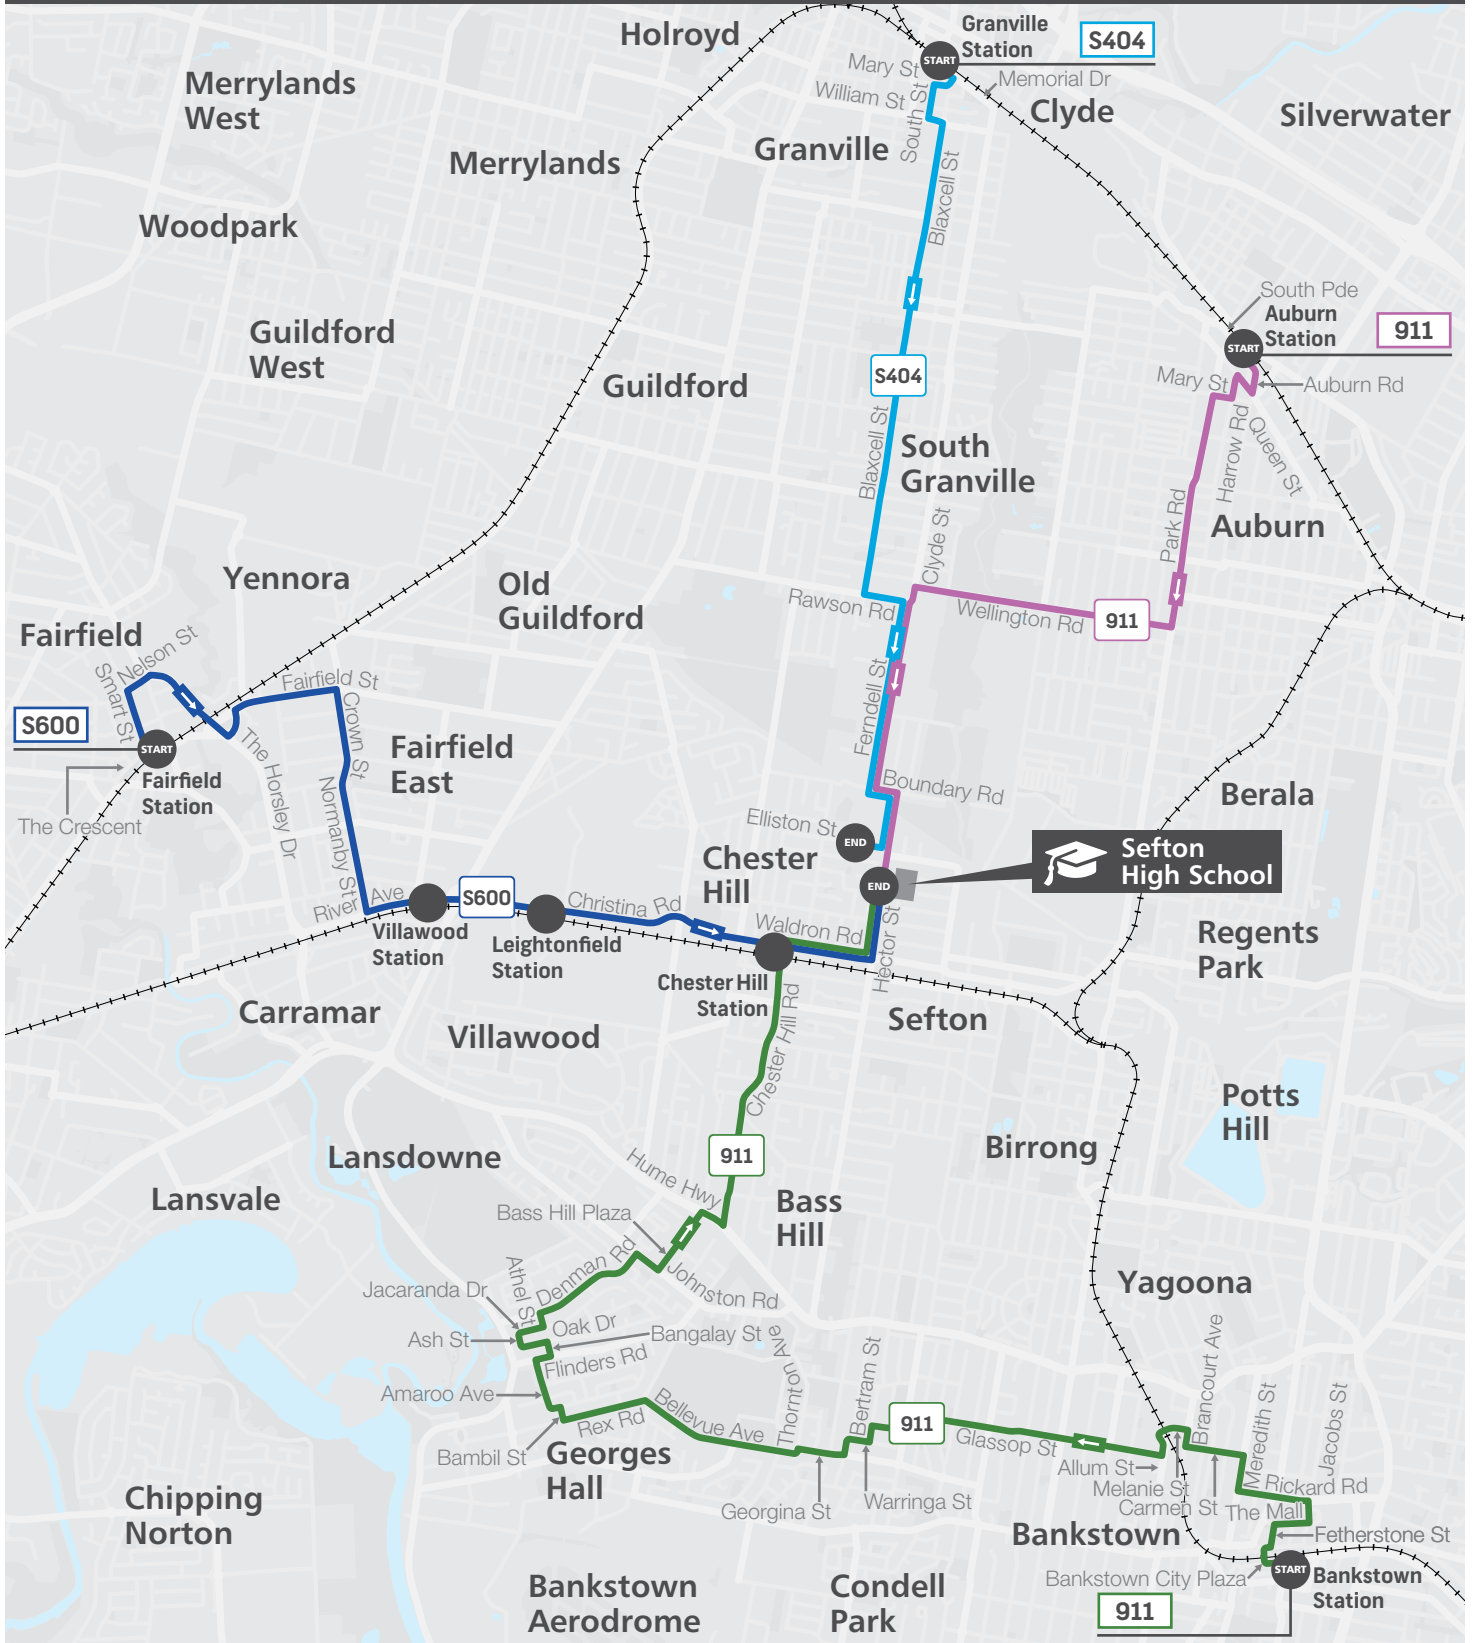

Sefton High School Timetable

Effective 21 June 2026

Morning bus route map

Page 2 of 4

The bus services contained in this timetable are run by Transit Systems.

For the most up-to-date times and travel options, use the Trip Planner or Departures at transportnsw.info. There may be more travel options available than those shown in this timetable.

Times are shown in 24-hour time (e.g. 5am = 05:00, 5pm = 17:00).

Information contained in this timetable is subject to change without notice. It does not include times for minor stops, short term changes, real-time information or any disruption alerts.