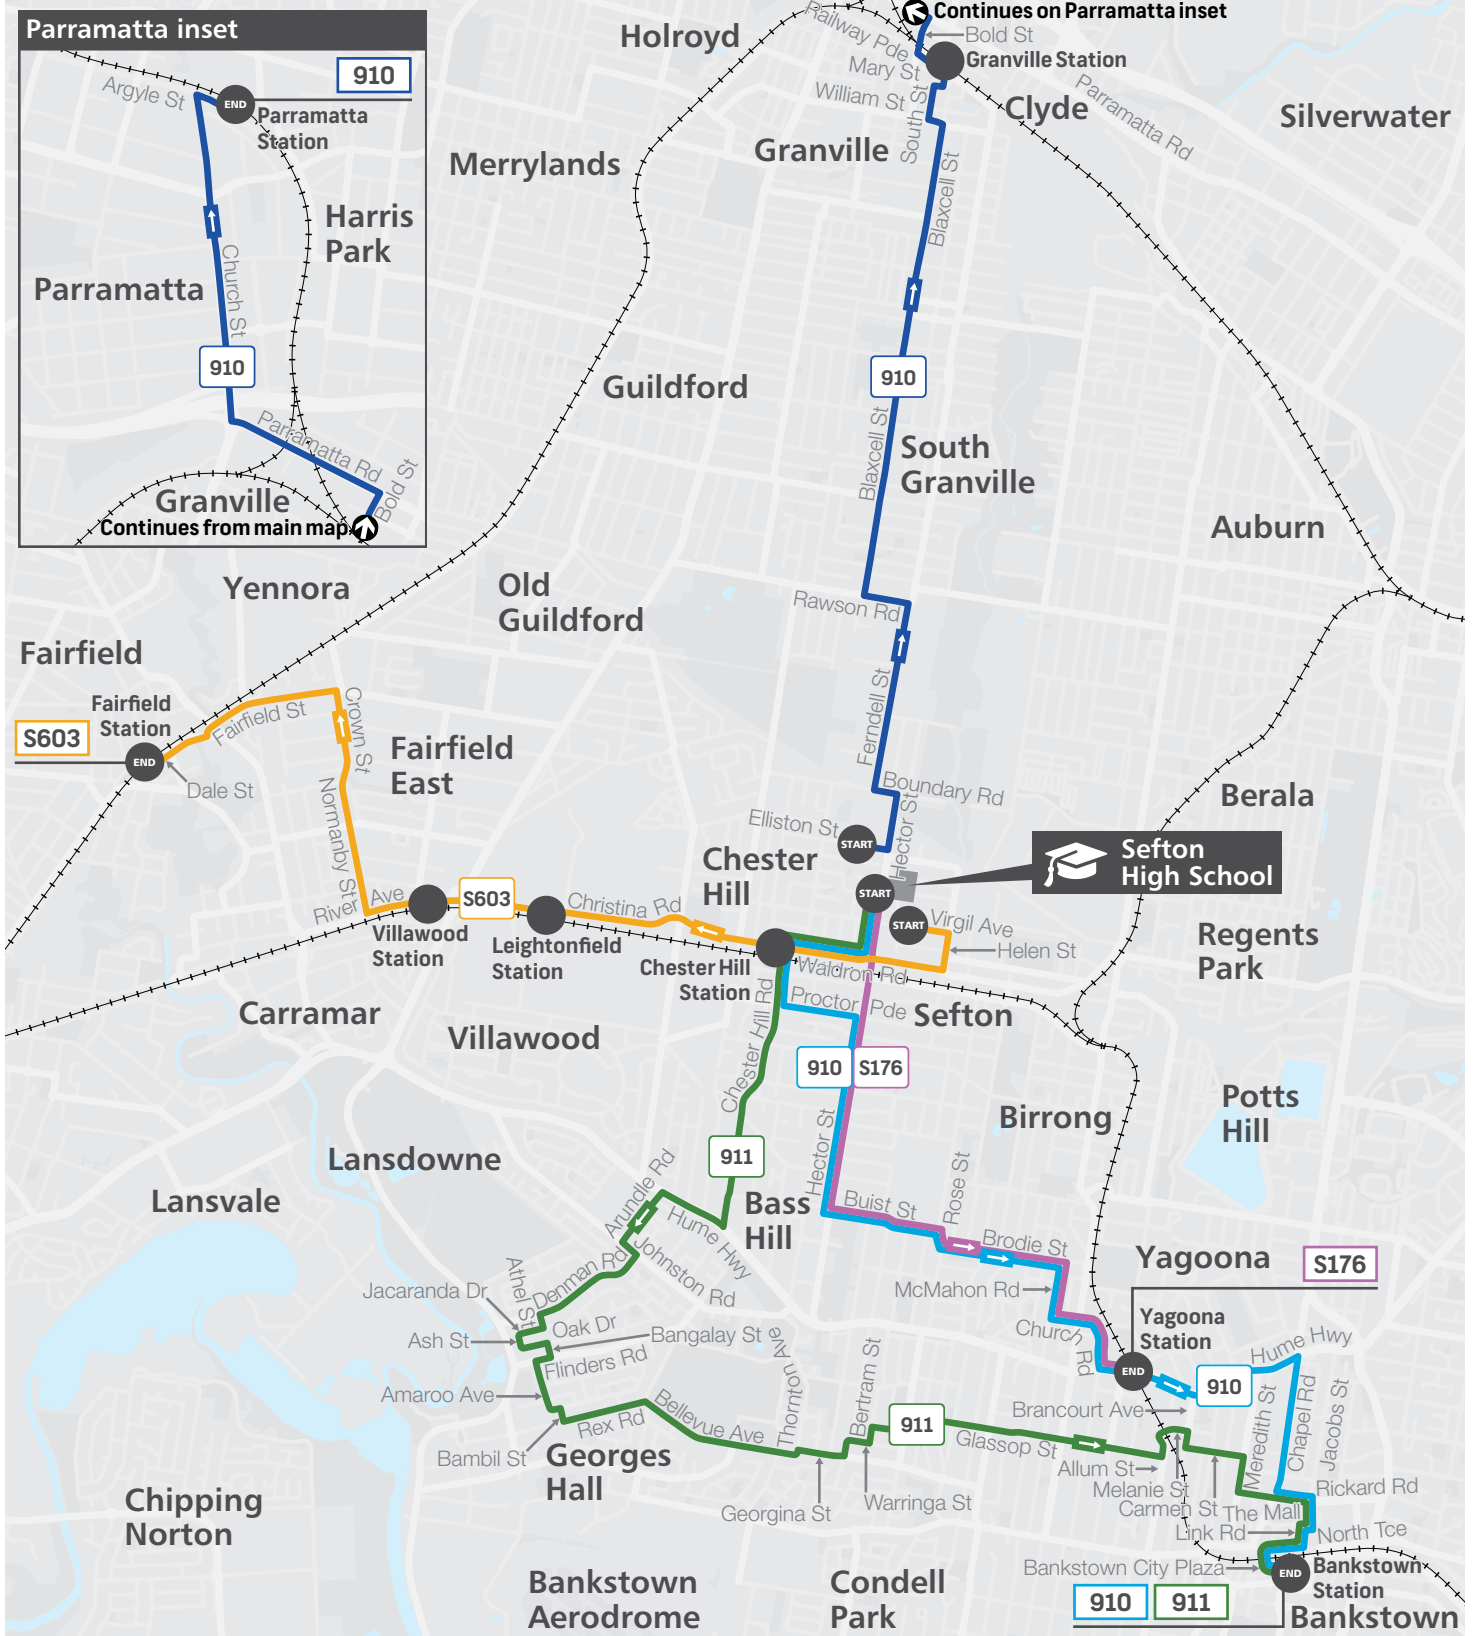

Sefton High School Timetable

Effective 21 June 2026

Afternoon bus route map

Page 4 of 4

The bus services contained in this timetable are run by Transit Systems.

For the most up-to-date times and travel options, use the Trip Planner or Departures at transportsw.info. There may be more travel options available than those shown in this timetable.

Times are shown in 24-hour time (e.g. 5am = 05:00, 5pm = 17:00).

Information contained in this timetable is subject to change without notice. It does not include times for minor stops, short term changes, real-time information or any disruption alerts.