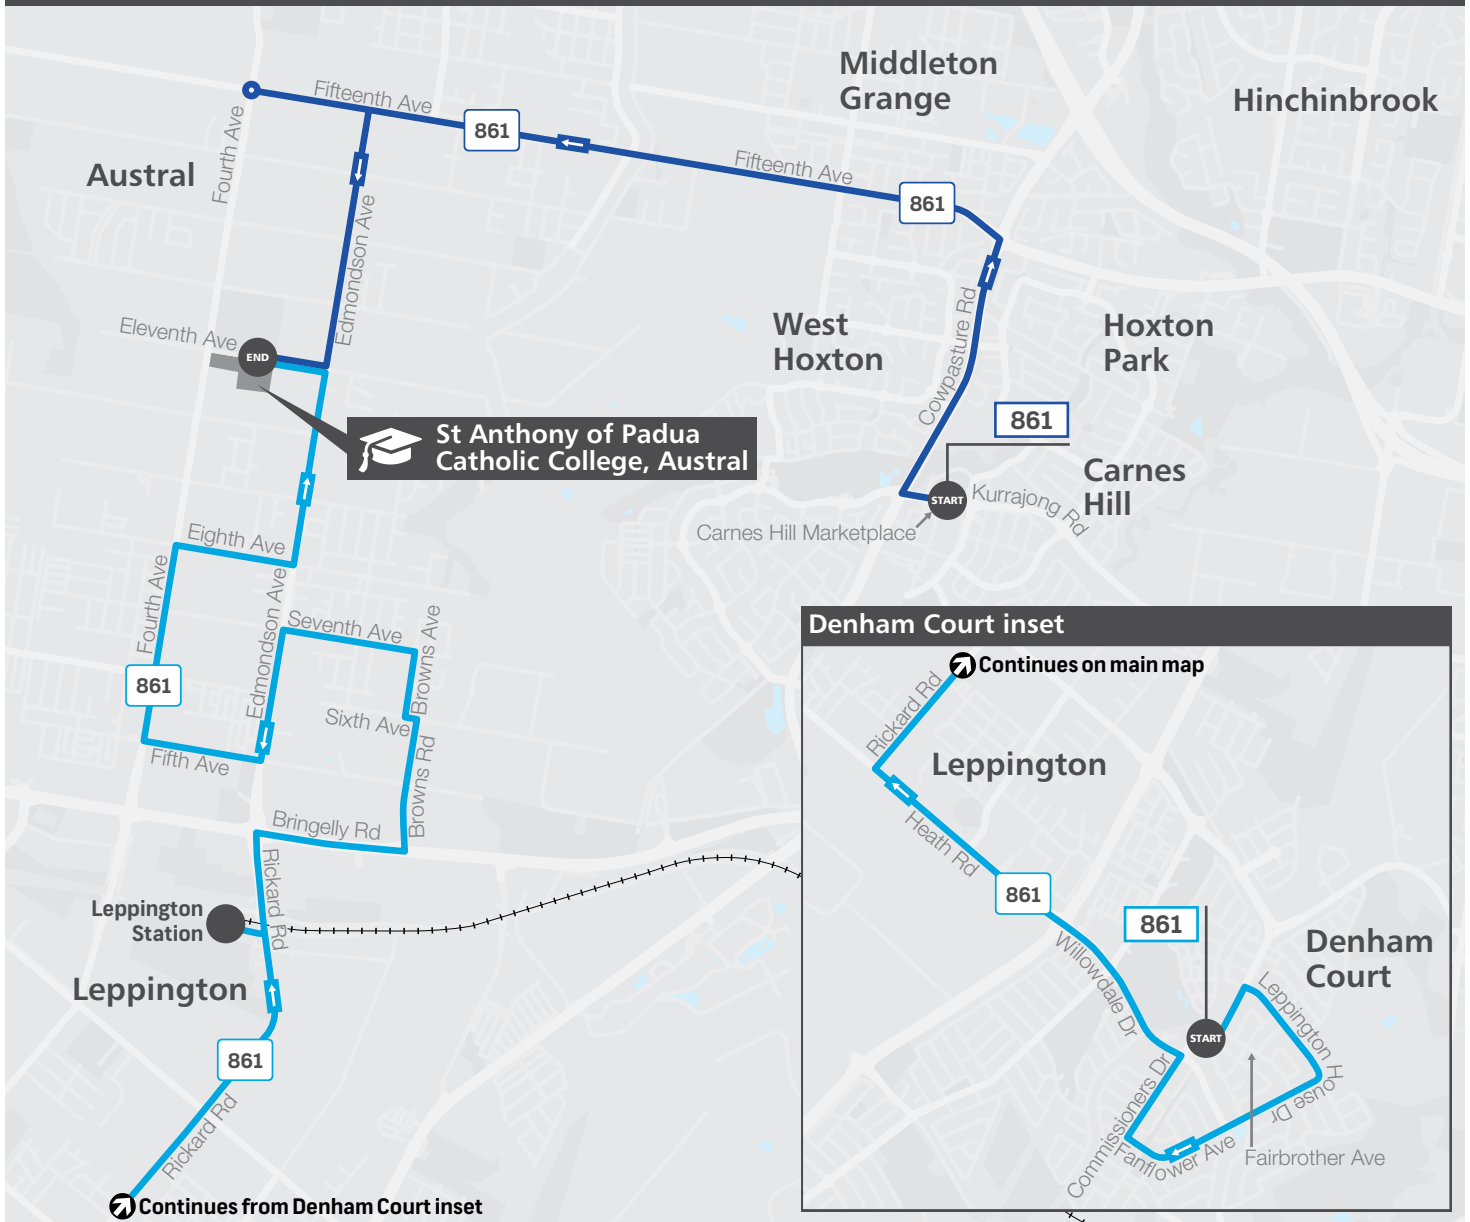

St Anthony of Padua Catholic College, Austral Timetable

Effective 15 June 2026

Morning services

861 From Denham Court

Denham Court Commissioners Dr opp Fairbrother Ave	07:45
Leppington Rickard Rd after Heath Rd	07:53
Leppington Station Stand B	07:59
Austral Edmondson Ave opp Sixth Ave	08:09
Austral Edmondson Ave before Hopkins Pl	08:10
St Anthony of Padua Catholic College	08:13

861 From Carnes Hill

Carnes Hill Marketplace Kurrajong Rd	07:50	08:20
Austral Fifteenth Ave at Twentyeighth Ave	07:56	08:26
St Anthony of Padua Catholic College	08:10	08:33

Morning bus route map

Page 1 of 3

The bus services contained in this timetable are run by Transit Systems.

For the most up-to-date times and travel options, use the Trip Planner or Departures at transportnsw.info. There may be more travel options available than those shown in this timetable.

861 To Carnes Hill

St Anthony of Padua Catholic College	15:20
West Hoxton Fifteenth Ave opp Twentysecond Ave	15:33
Carnes Hill Marketplace Kurrajong Rd	15:43

2028 To Denham Court

St Anthony of Padua Catholic College	15:21
Leppington Station Stand A	15:31
Denham Court Jamboree Ave before Barbula Rd	15:53