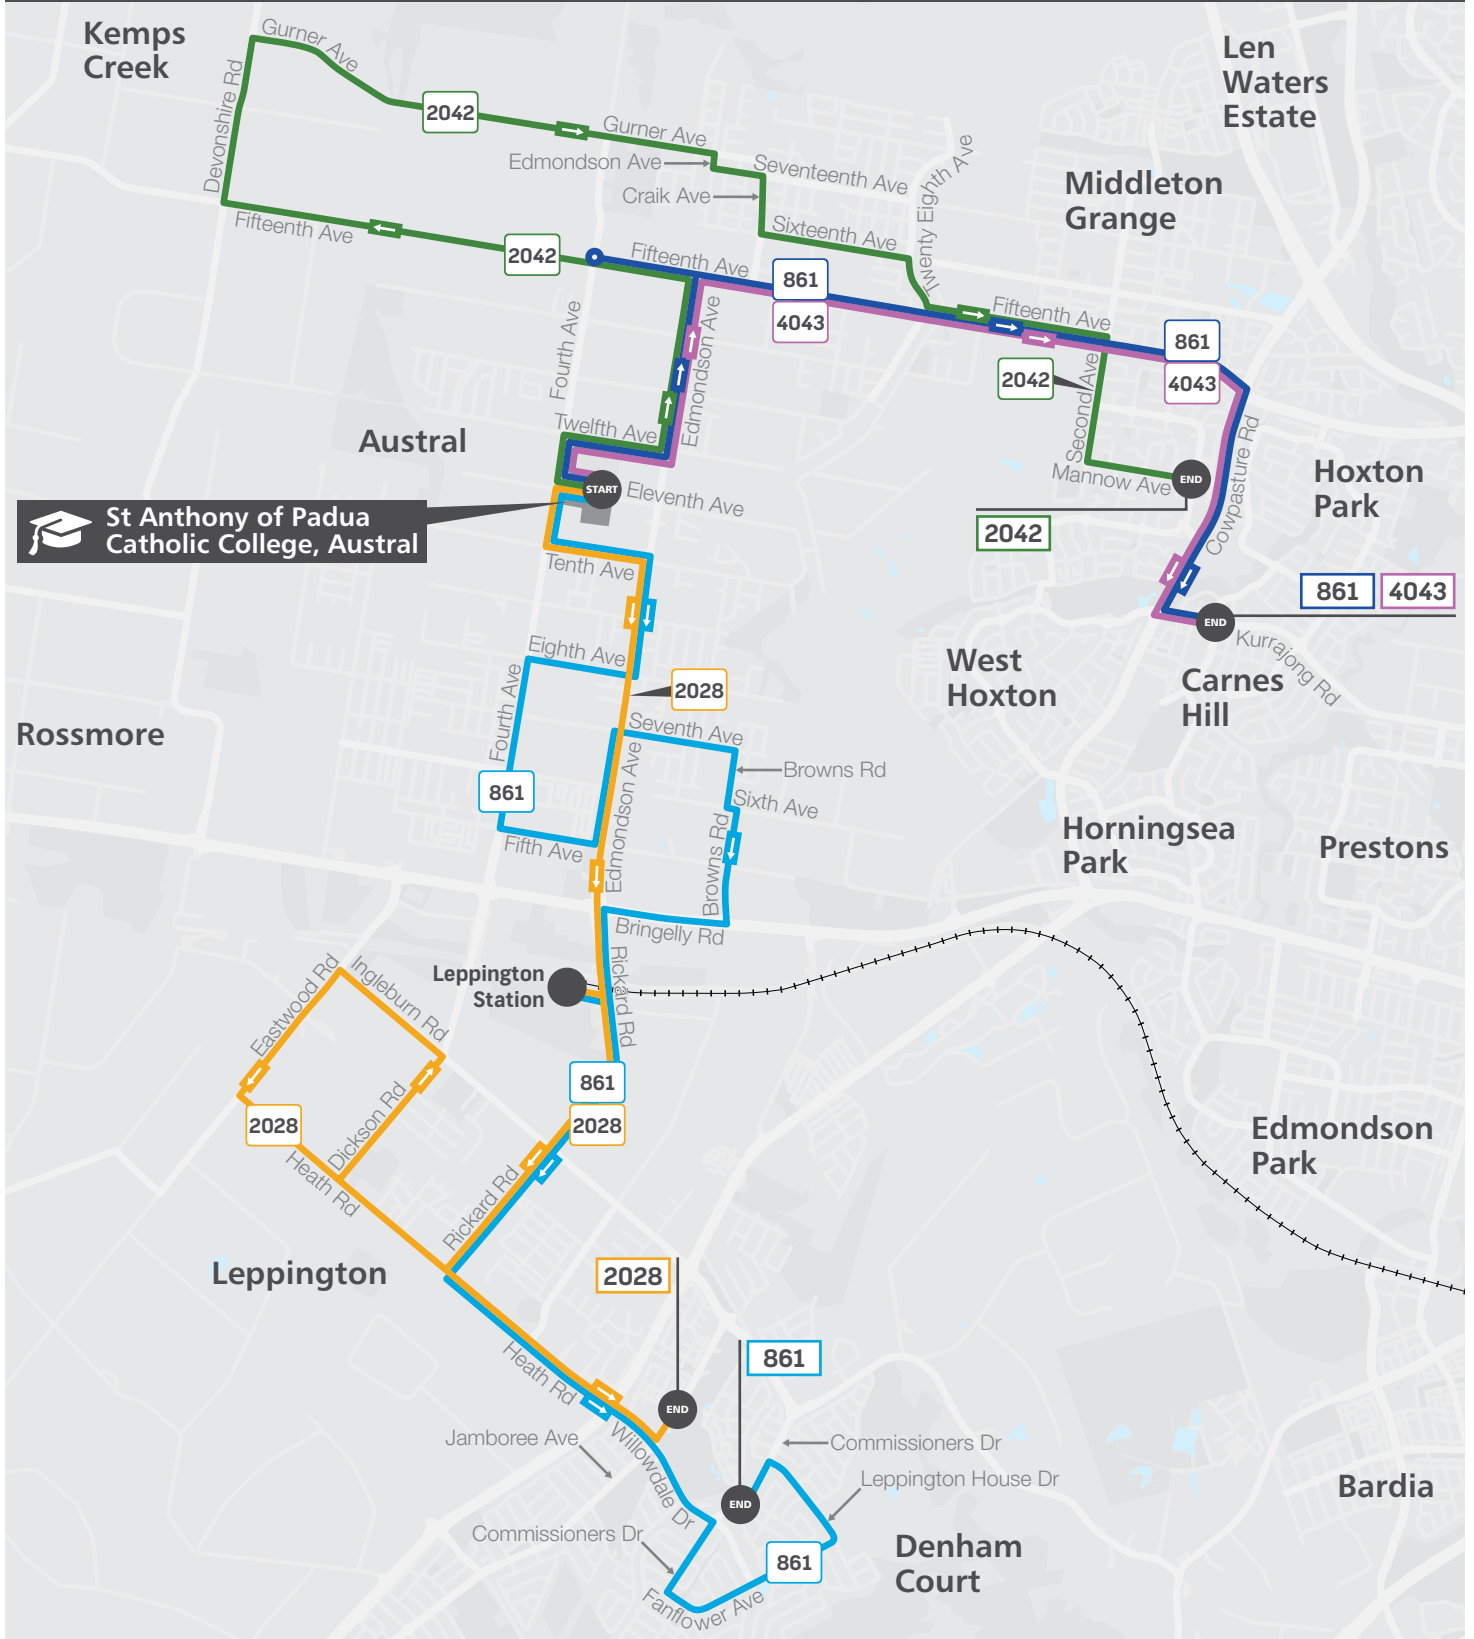

St Anthony of Padua Catholic College, Austral Timetable

Effective 15 June 2026

Afternoon bus route map

Page 3 of 3

The bus services contained in this timetable are run by Transit Systems.

For the most up-to-date times and travel options, use the Trip Planner or Departures at transportnsw.info. There may be more travel options available than those shown in this timetable.

Times are shown in 24-hour time (e.g. 5am = 05:00, 5pm = 17:00).

Information contained in this timetable is subject to change without notice. It does not include times for minor stops, short term changes, real-time information or any disruption alerts.