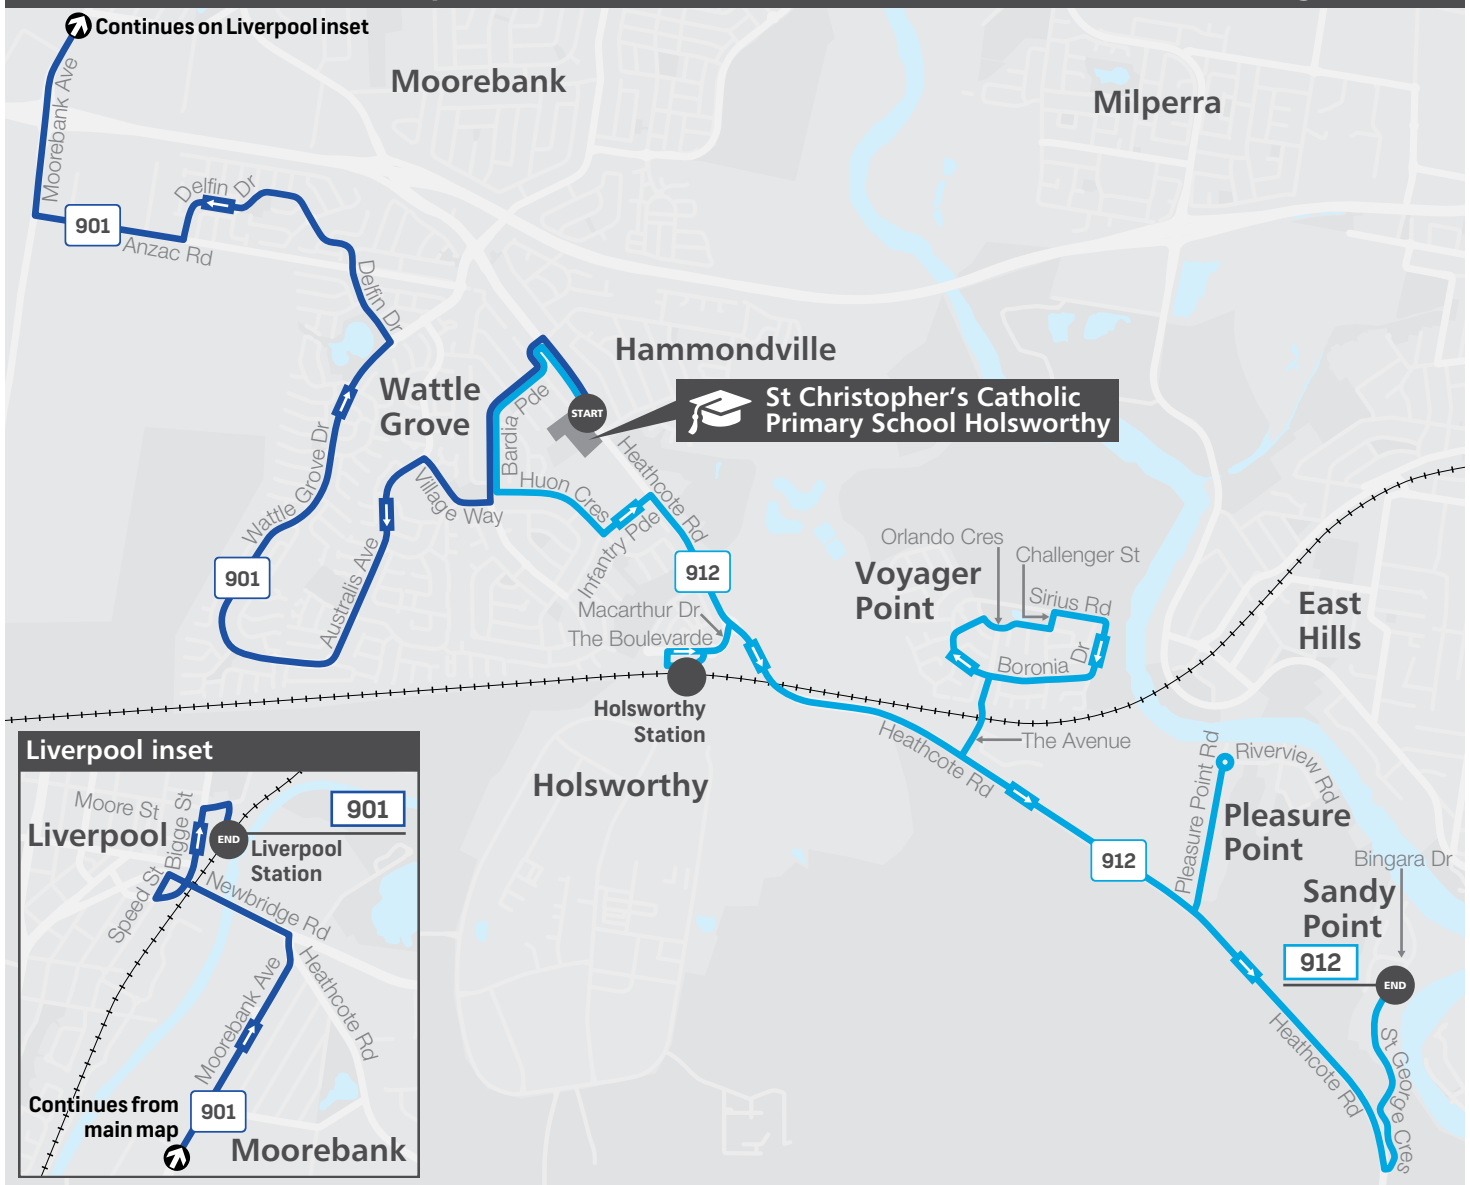

St Christopher's Catholic Primary School Holsworthy Timetable

Effective 21 June 2026

Afternoon services

901 To Wattle Grove & Liverpool

Holsworthy St Christopher's Catholic Church, Heathcote Rd	14:47
Wattle Grove Shopping Village Village Way	14:53
Wattle Grove Australis Ave opp Claremont Ct	14:56
Wattle Grove Lakeside Park, Wattle Grove Dr	15:00
Moorebank Anzac Rd opp Secombe Pl	15:05
Liverpool Station Stand A	15:19

912 To Sandy Point

Holsworthy St Christopher's Catholic Church, Heathcote Rd	15:05
Holsworthy High School Huon Cres	15:10
Holsworthy Infantry Pde after Huon Cres	15:11
Holsworthy Station	15:20
Voyager Point Georges River Footbridge, Boronia Dr	15:27
Pleasure Point Pleasure Point Rd at Riverview Rd	15:34
Sandy Point St George Cres before Bingara Dr	15:41

Afternoon bus route map

Page 2 of 2

The bus services contained in this timetable are run by Transit Systems.

For the most up-to-date times and travel options, use the Trip Planner or Departures at transportnsw.info. There may be more travel options available than those shown in this timetable.

Times are shown in 24-hour time (e.g. 5am = 05:00, 5pm = 17:00).

Information contained in this timetable is subject to change without notice. It does not include times for minor stops, short term changes, real-time information or any disruption alerts.