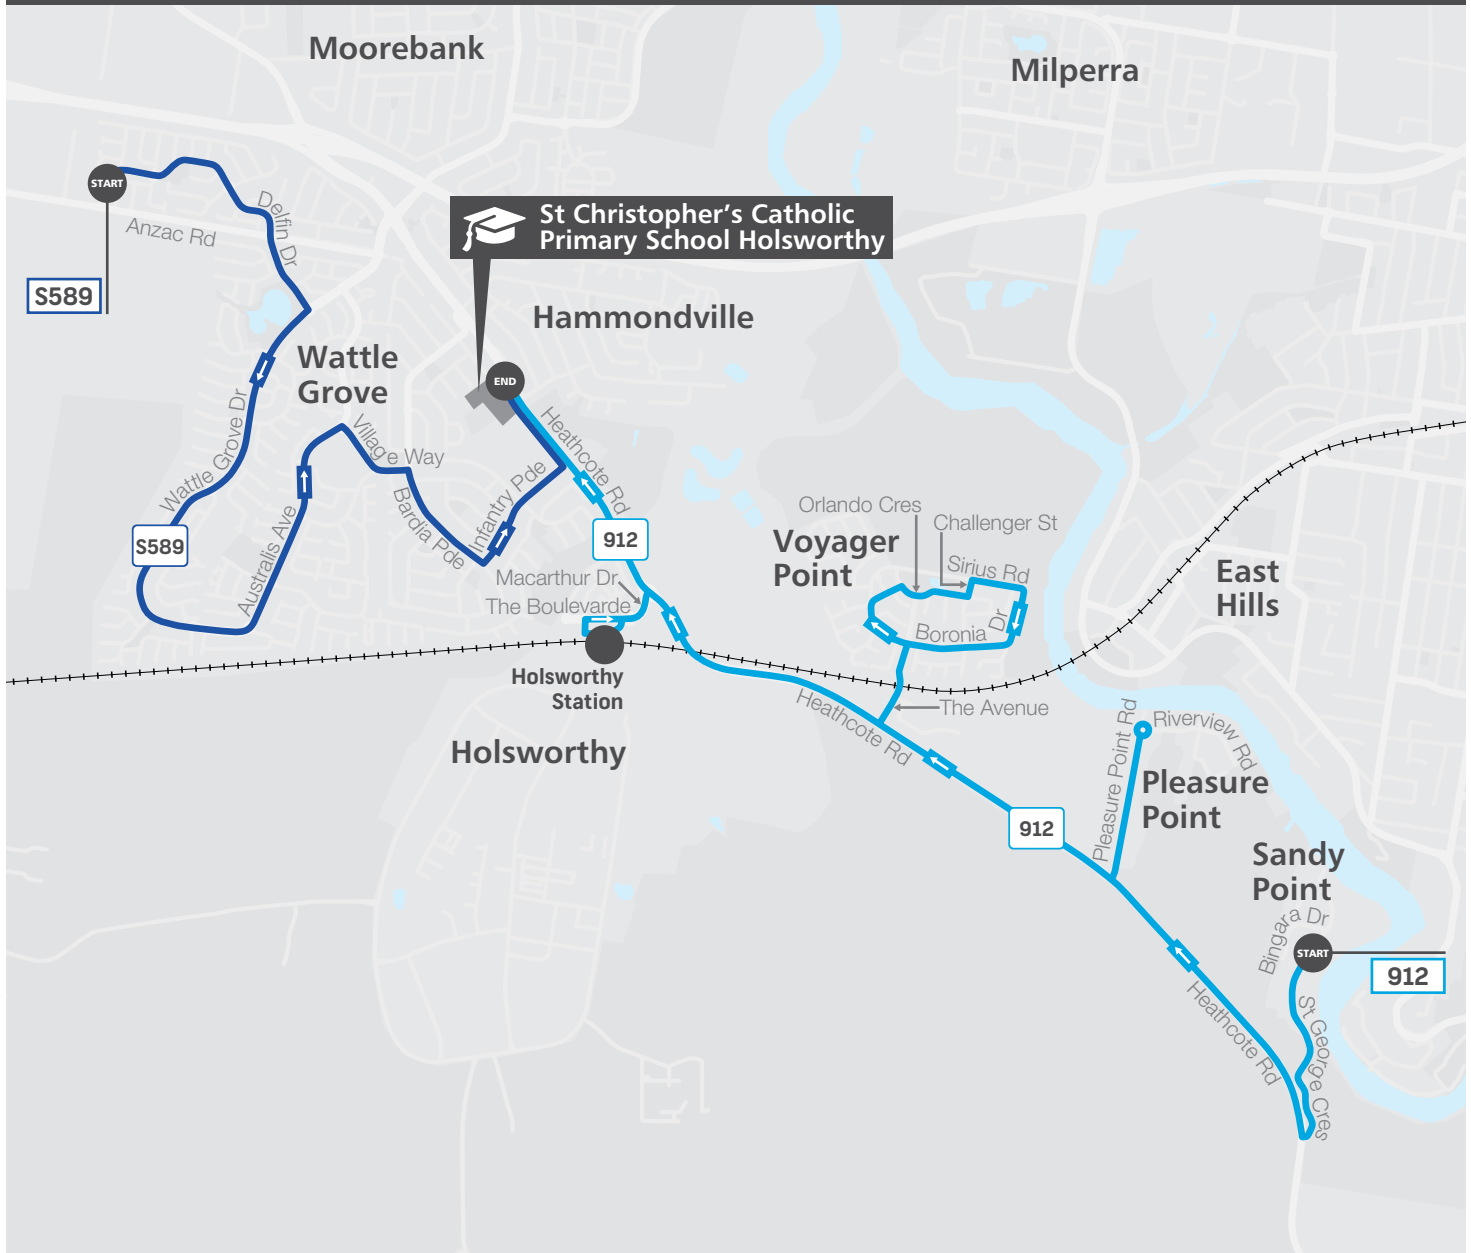

St Christopher's Catholic Primary School Holsworthy Timetable

Effective 21 June 2026

Morning services

912 From Sandy Point

Sandy Point 96 St George Cres	07:55
Pleasure Point Pleasure Point Rd at Riverview Rd	08:01
Voyager Point Georges River Footbridge, Boronia Dr	08:09
Holsworthy Station	08:16
Holsworthy St Christopher's Catholic Church , Heathcote Rd	08:22

\$589 From Wattle Grove

Wattle Grove Delfin Dr after Anzac Rd	08:15
Wattle Grove Shopping Village Village Way (opp)	08:28
Holsworthy St Christopher's Catholic Church , Heathcote Rd	08:36

Morning bus route map

Page 1 of 2

The bus services contained in this timetable are run by Transit Systems.

For the most up-to-date times and travel options, use the Trip Planner or Departures at transportnsw.info. There may be more travel options available than those shown in this timetable.

912 To Sandy Point

Holsworthy St Christopher's Catholic Church, Heathcote Rd	15:05
Holsworthy High School Huon Cres	15:10
Holsworthy Infantry Pde after Huon Cres	15:11
Holsworthy Station	15:20
Voyager Point Georges River Footbridge, Boronia Dr	15:27
Pleasure Point Pleasure Point Rd at Riverview Rd	15:34
Sandy Point St George Cres before Bingara Dr	15:41