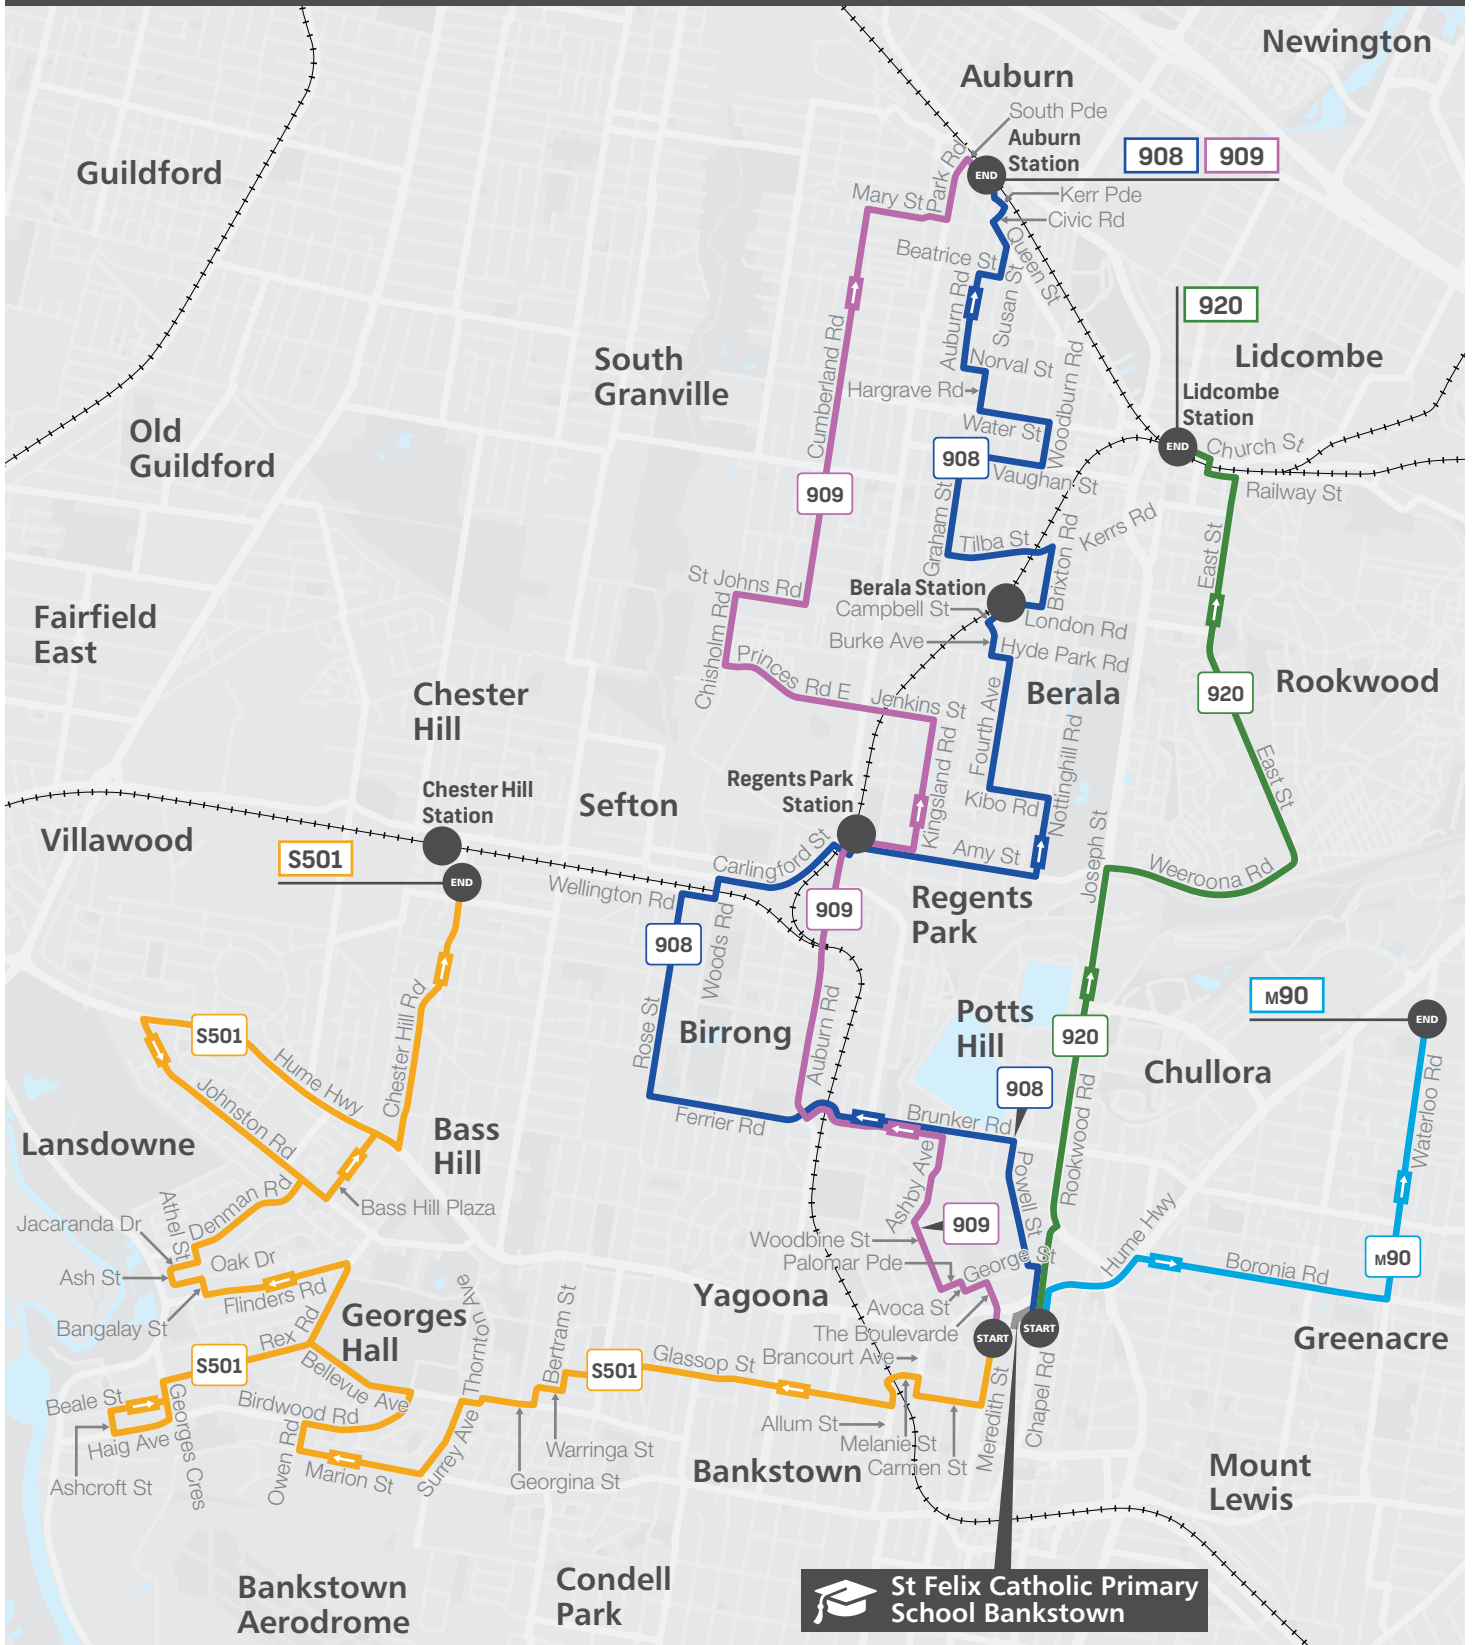

St Felix Catholic Primary School Bankstown Timetable

Effective 21 June 2026

Afternoon bus route map

Page 4 of 4

The bus services contained in this timetable are run by Transit Systems.

For the most up-to-date times and travel options, use the Trip Planner or Departures at transportnsw.info. There may be more travel options available than those shown in this timetable.

Times are shown in 24-hour time (e.g. 5am = 05:00, 5pm = 17:00).

Information contained in this timetable is subject to change without notice. It does not include times for minor stops, short term changes, real-time information or any disruption alerts.