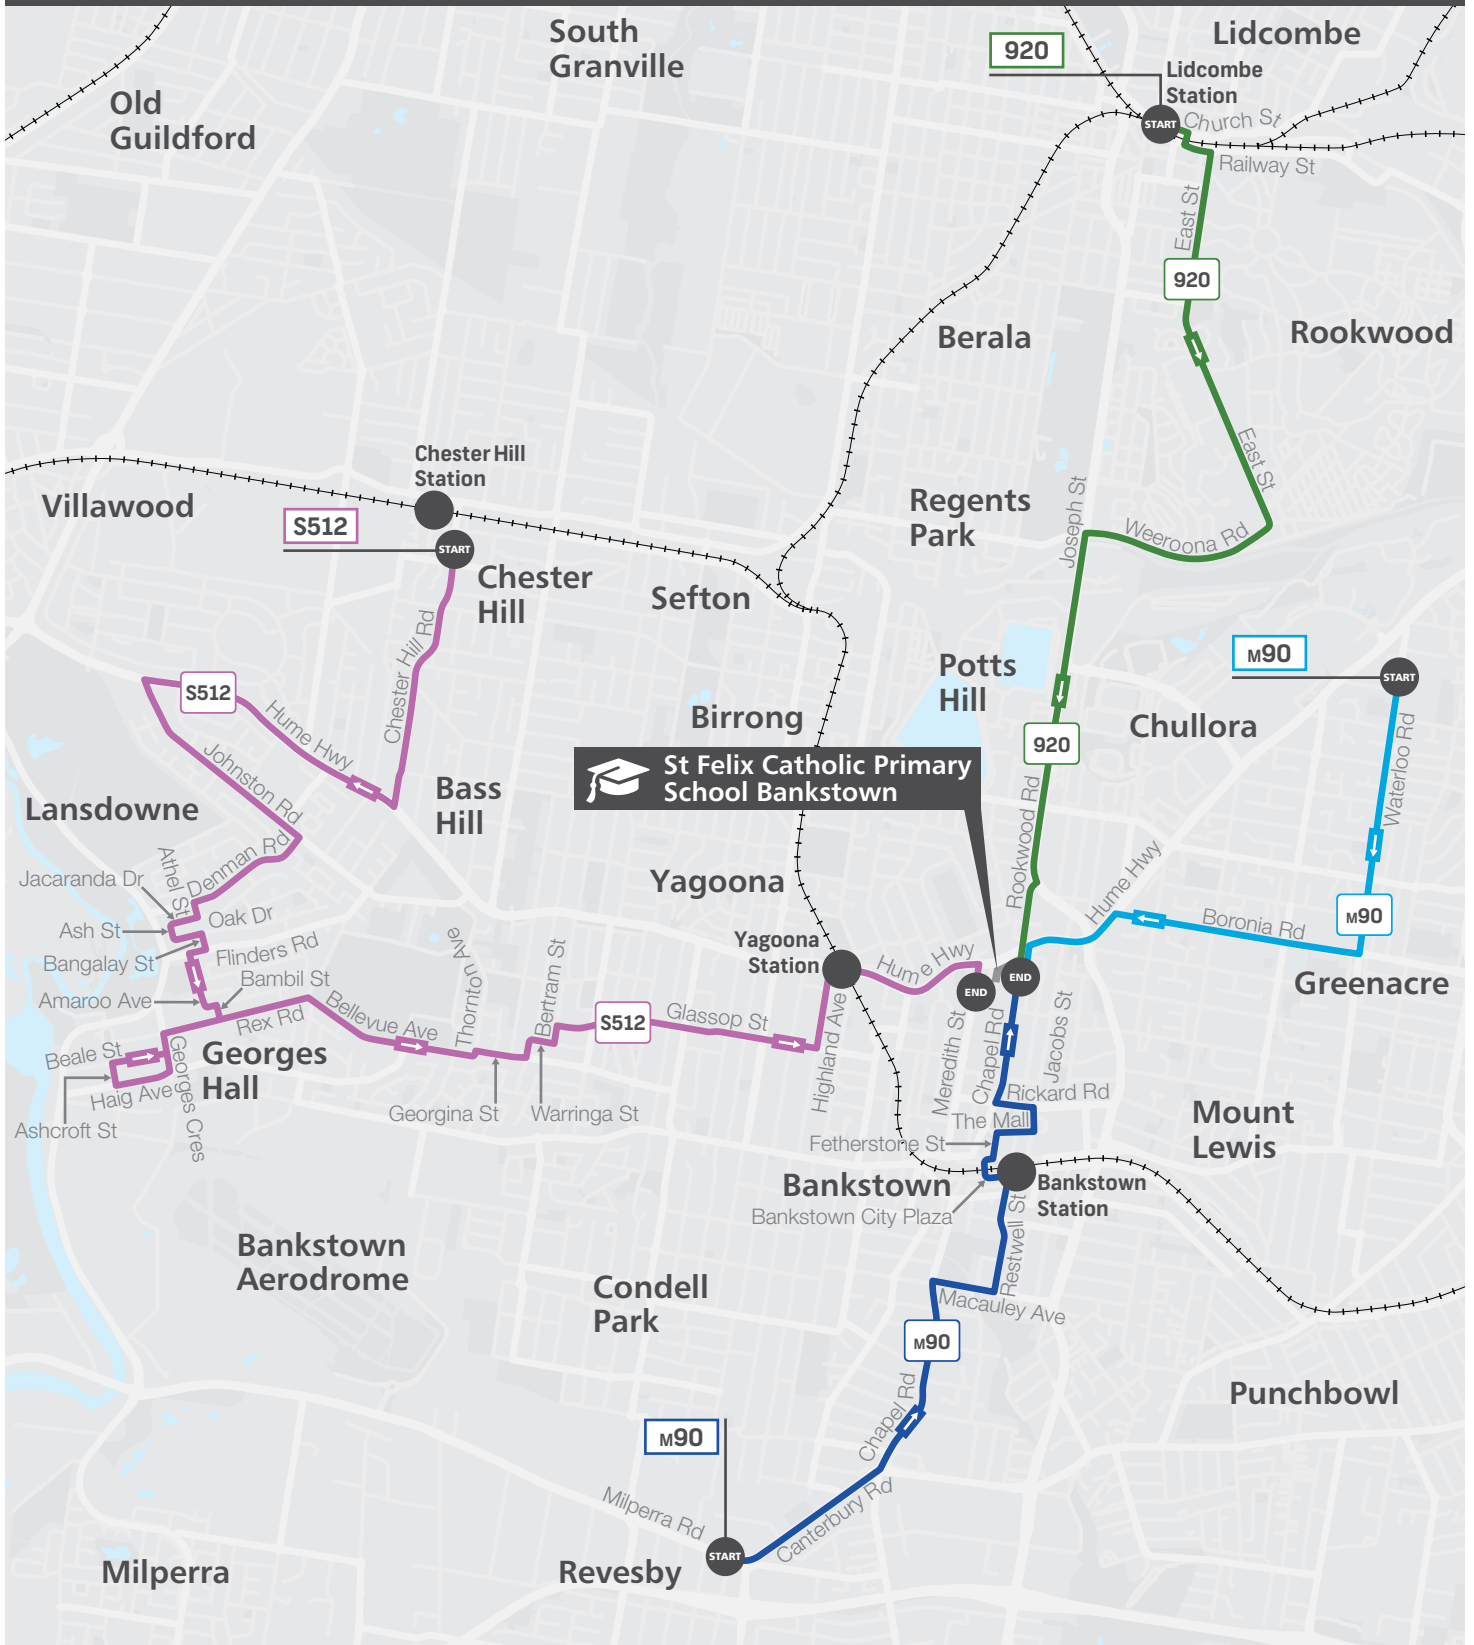

St Felix Catholic Primary School Bankstown Timetable

Effective 21 June 2026

Morning bus route map

Page 2 of 4

The bus services contained in this timetable are run by Transit Systems.

For the most up-to-date times and travel options, use the Trip Planner or Departures at transportnsw.info. There may be more travel options available than those shown in this timetable.

Times are shown in 24-hour time (e.g. 5am = 05:00, 5pm = 17:00).

Information contained in this timetable is subject to change without notice. It does not include times for minor stops, short term changes, real-time information or any disruption alerts.