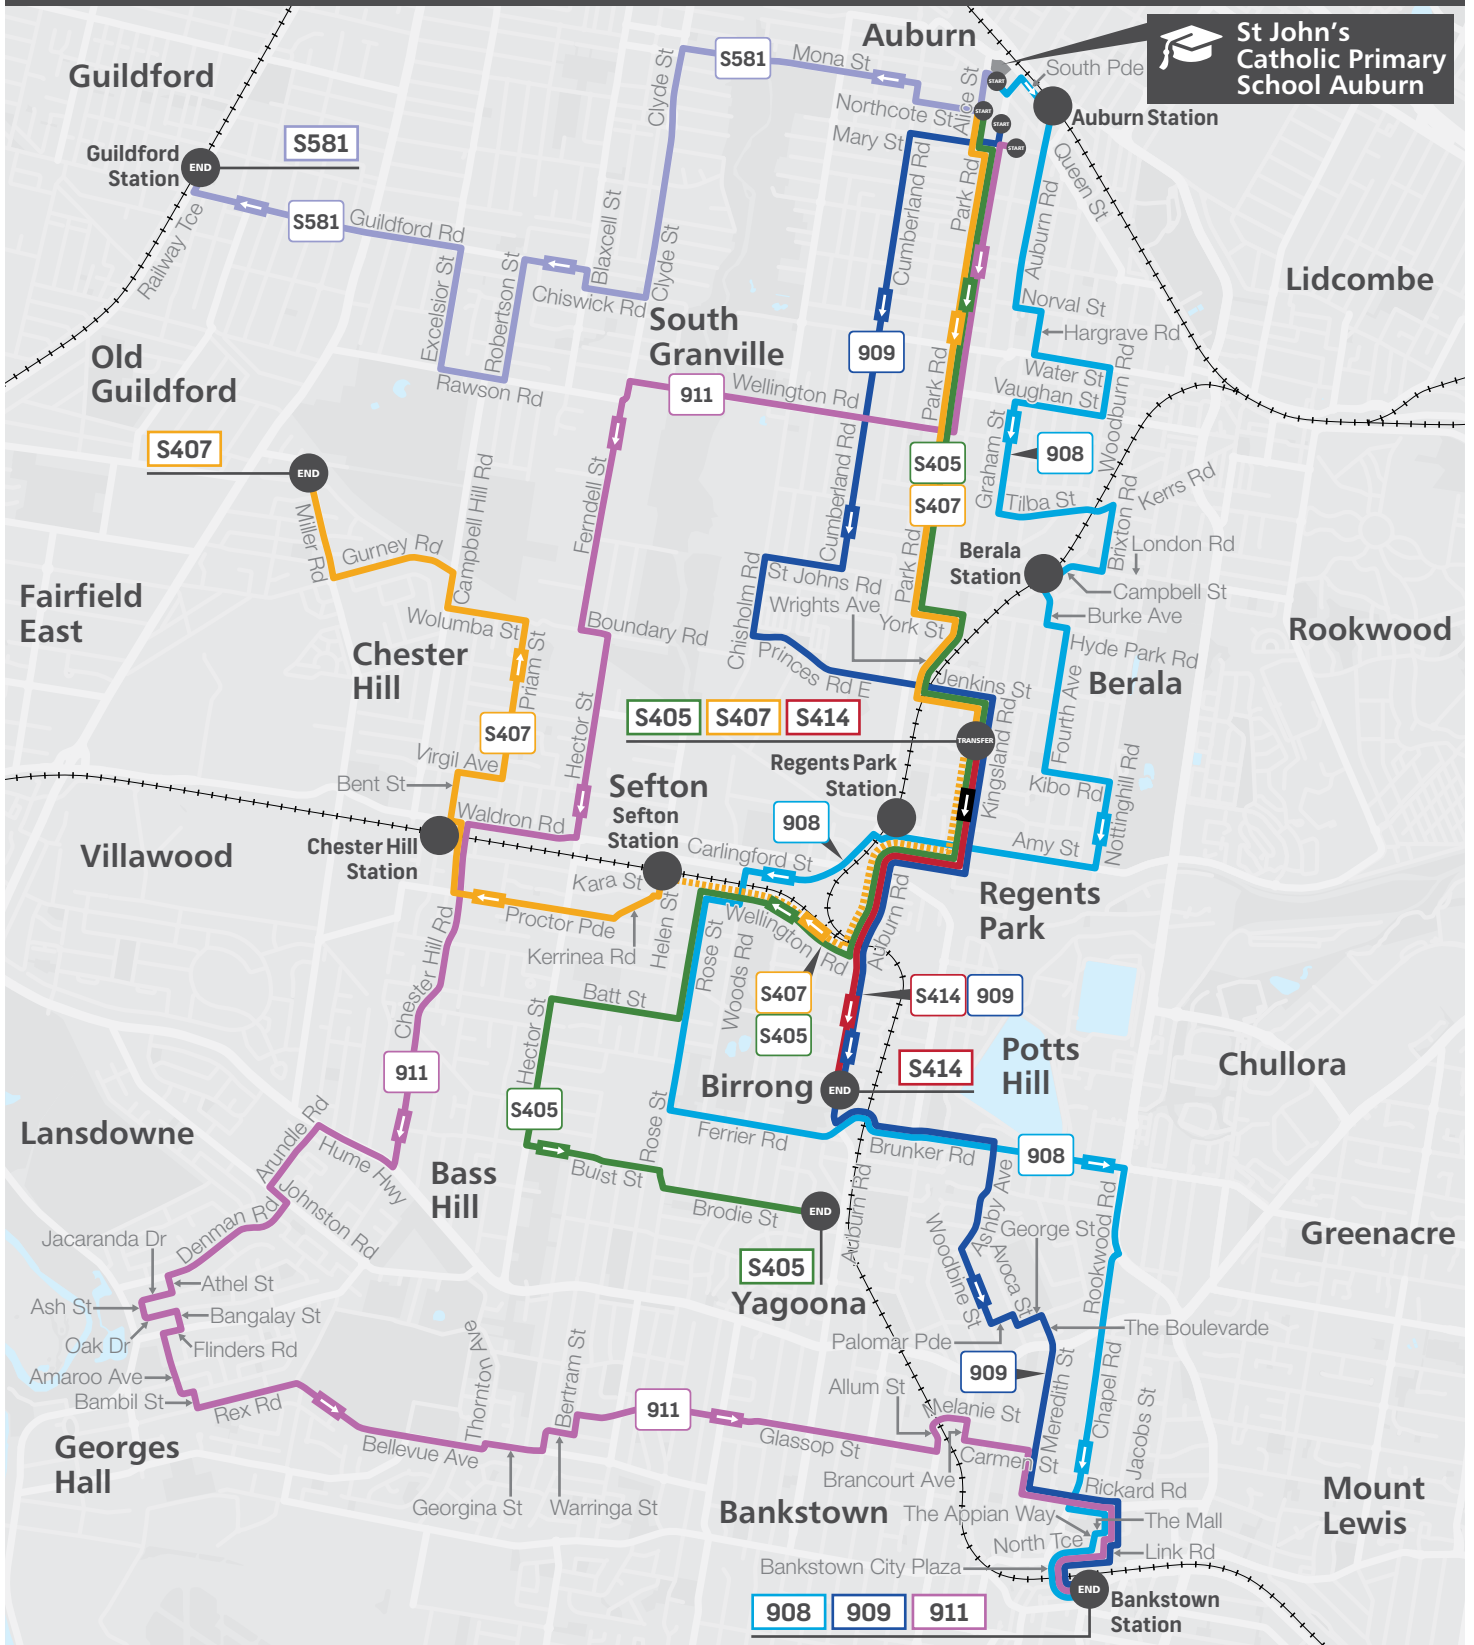

St John's Catholic Primary School Auburn Timetable

Effective 21 June 2026

Afternoon bus route map

Page 4 of 4

The bus services contained in this timetable are run by Transit Systems.

For the most up-to-date times and travel options, use the Trip Planner or Departures at transportnsw.info. There may be more travel options available than those shown in this timetable.

Times are shown in 24-hour time (e.g. 5am = 05:00, 5pm = 17:00).

Information contained in this timetable is subject to change without notice. It does not include times for minor stops, short term changes, real-time information or any disruption alerts.

Base map © OpenStreetMap contributors