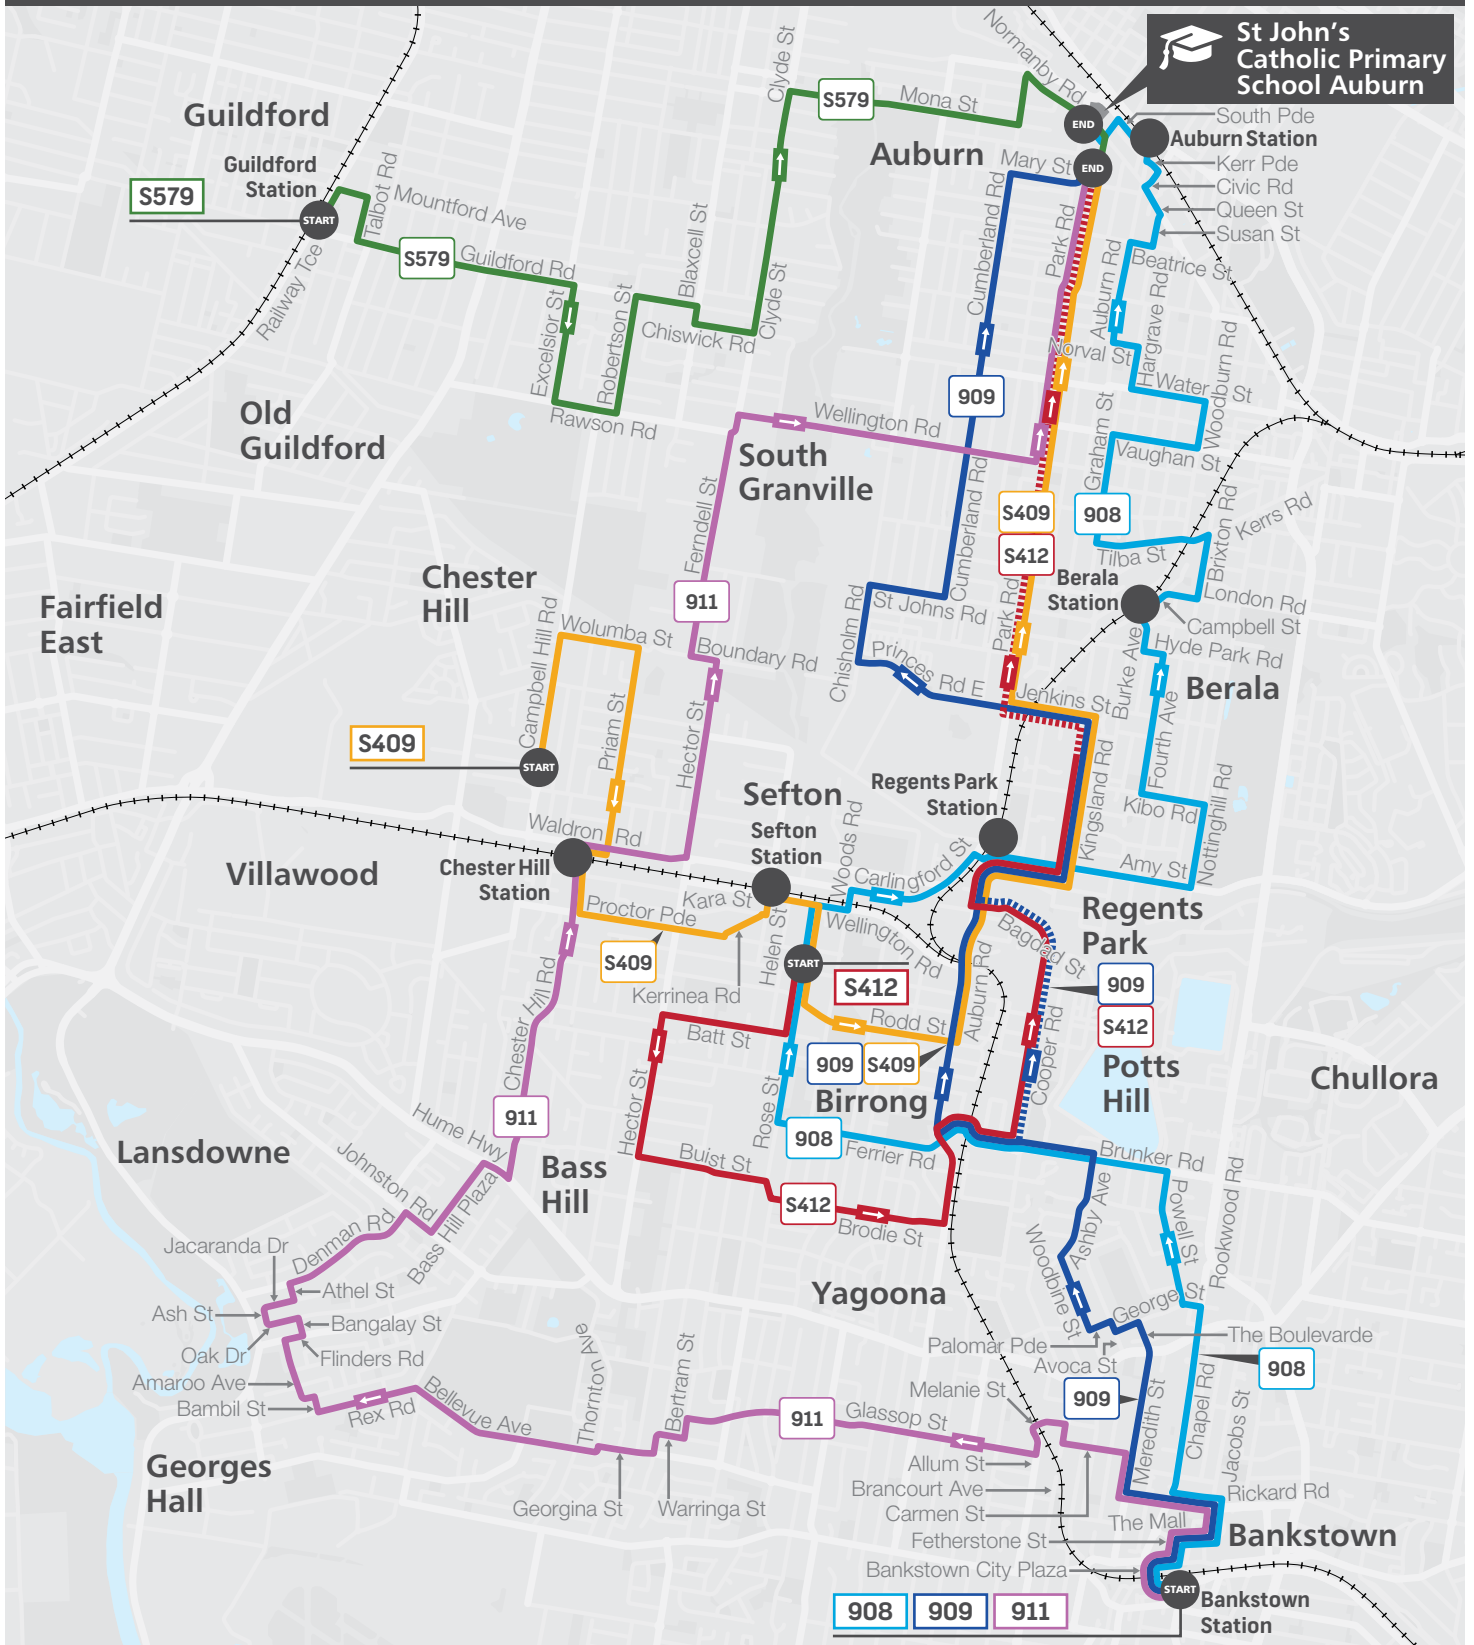

St John's Catholic Primary School Auburn Timetable

Effective 21 June 2026

Morning bus route map

Page 2 of 4

The bus services contained in this timetable are run by Transit Systems.

For the most up-to-date times and travel options, use the Trip Planner or Departures at transportnsw.info. There may be more travel options available than those shown in this timetable.

Times are shown in 24-hour time (e.g. 5am = 05:00, 5pm = 17:00).

Information contained in this timetable is subject to change without notice. It does not include times for minor stops, short term changes, real-time information or any disruption alerts.