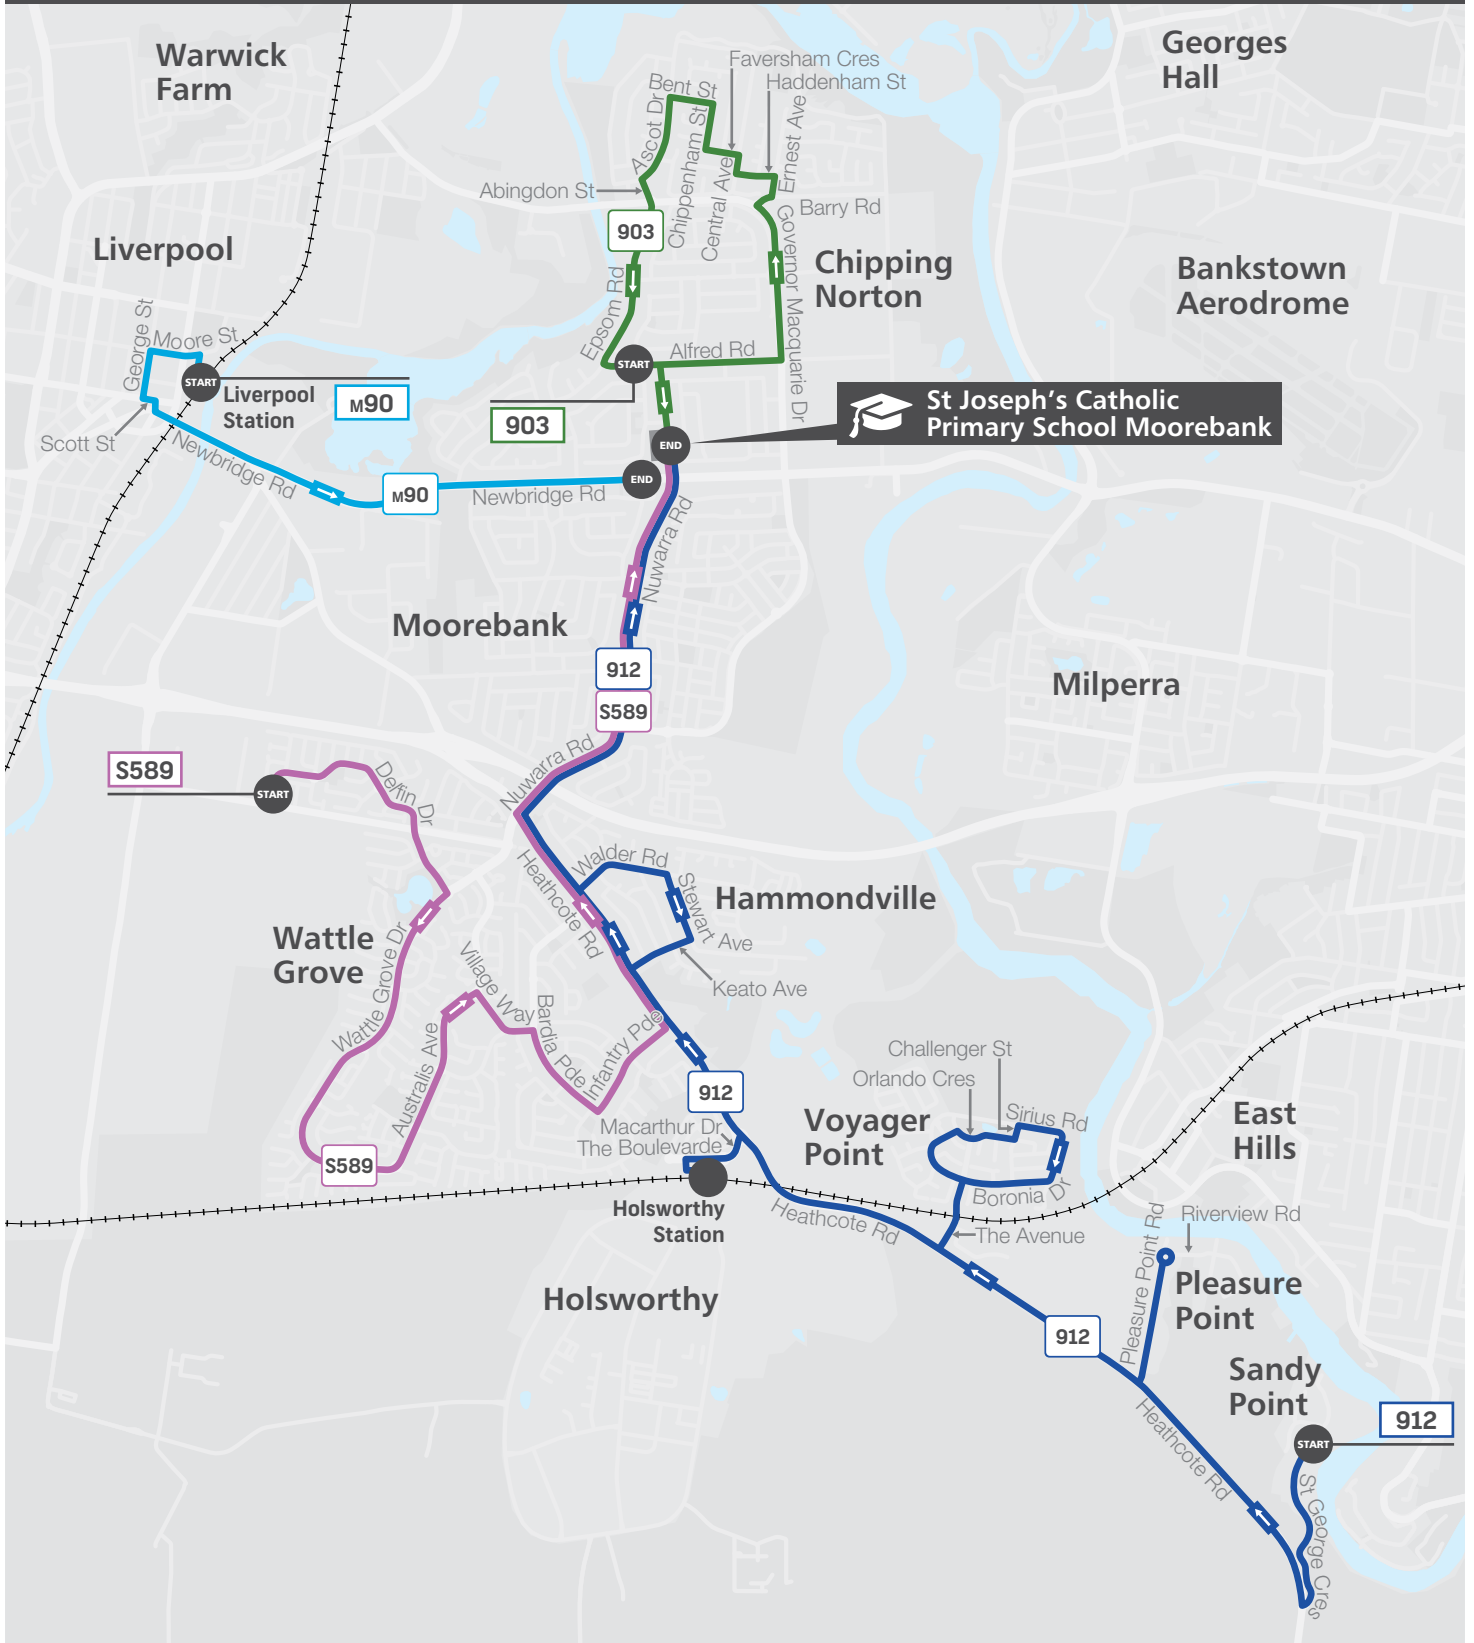

912 From Sandy Point

Sandy Point 96 St George Cres	07:55
Pleasure Point Pleasure Point Rd at Riverview Rd	08:01
Voyager Point Georges River Footbridge, Boronia Dr	08:09
Holsworthy Station	08:16
Holsworthy St Christopher's Catholic Church, Heathcote Rd	08:22
St Joseph's Catholic Primary School Nuwarra Rd	08:40

Morning bus route map - see next page

Page 1 of 4

The bus services contained in this timetable are run by Transit Systems.

For the most up-to-date times and travel options, use the Trip Planner or Departures at transportnsw.info. There may be more travel options available than those shown in this timetable.

Times are shown in 24-hour time (e.g. 5am = 05:00, 5pm = 17:00).

Information contained in this timetable is subject to change without notice. It does not include times for minor stops, short term changes, real-time information or any disruption alerts.

St Joseph's Catholic Primary School Moorebank Timetable

Effective 21 June 2026

Morning bus route map

Page 2 of 4

The bus services contained in this timetable are run by Transit Systems.

For the most up-to-date times and travel options, use the Trip Planner or Departures at transportnsw.info. There may be more travel options available than those shown in this timetable.