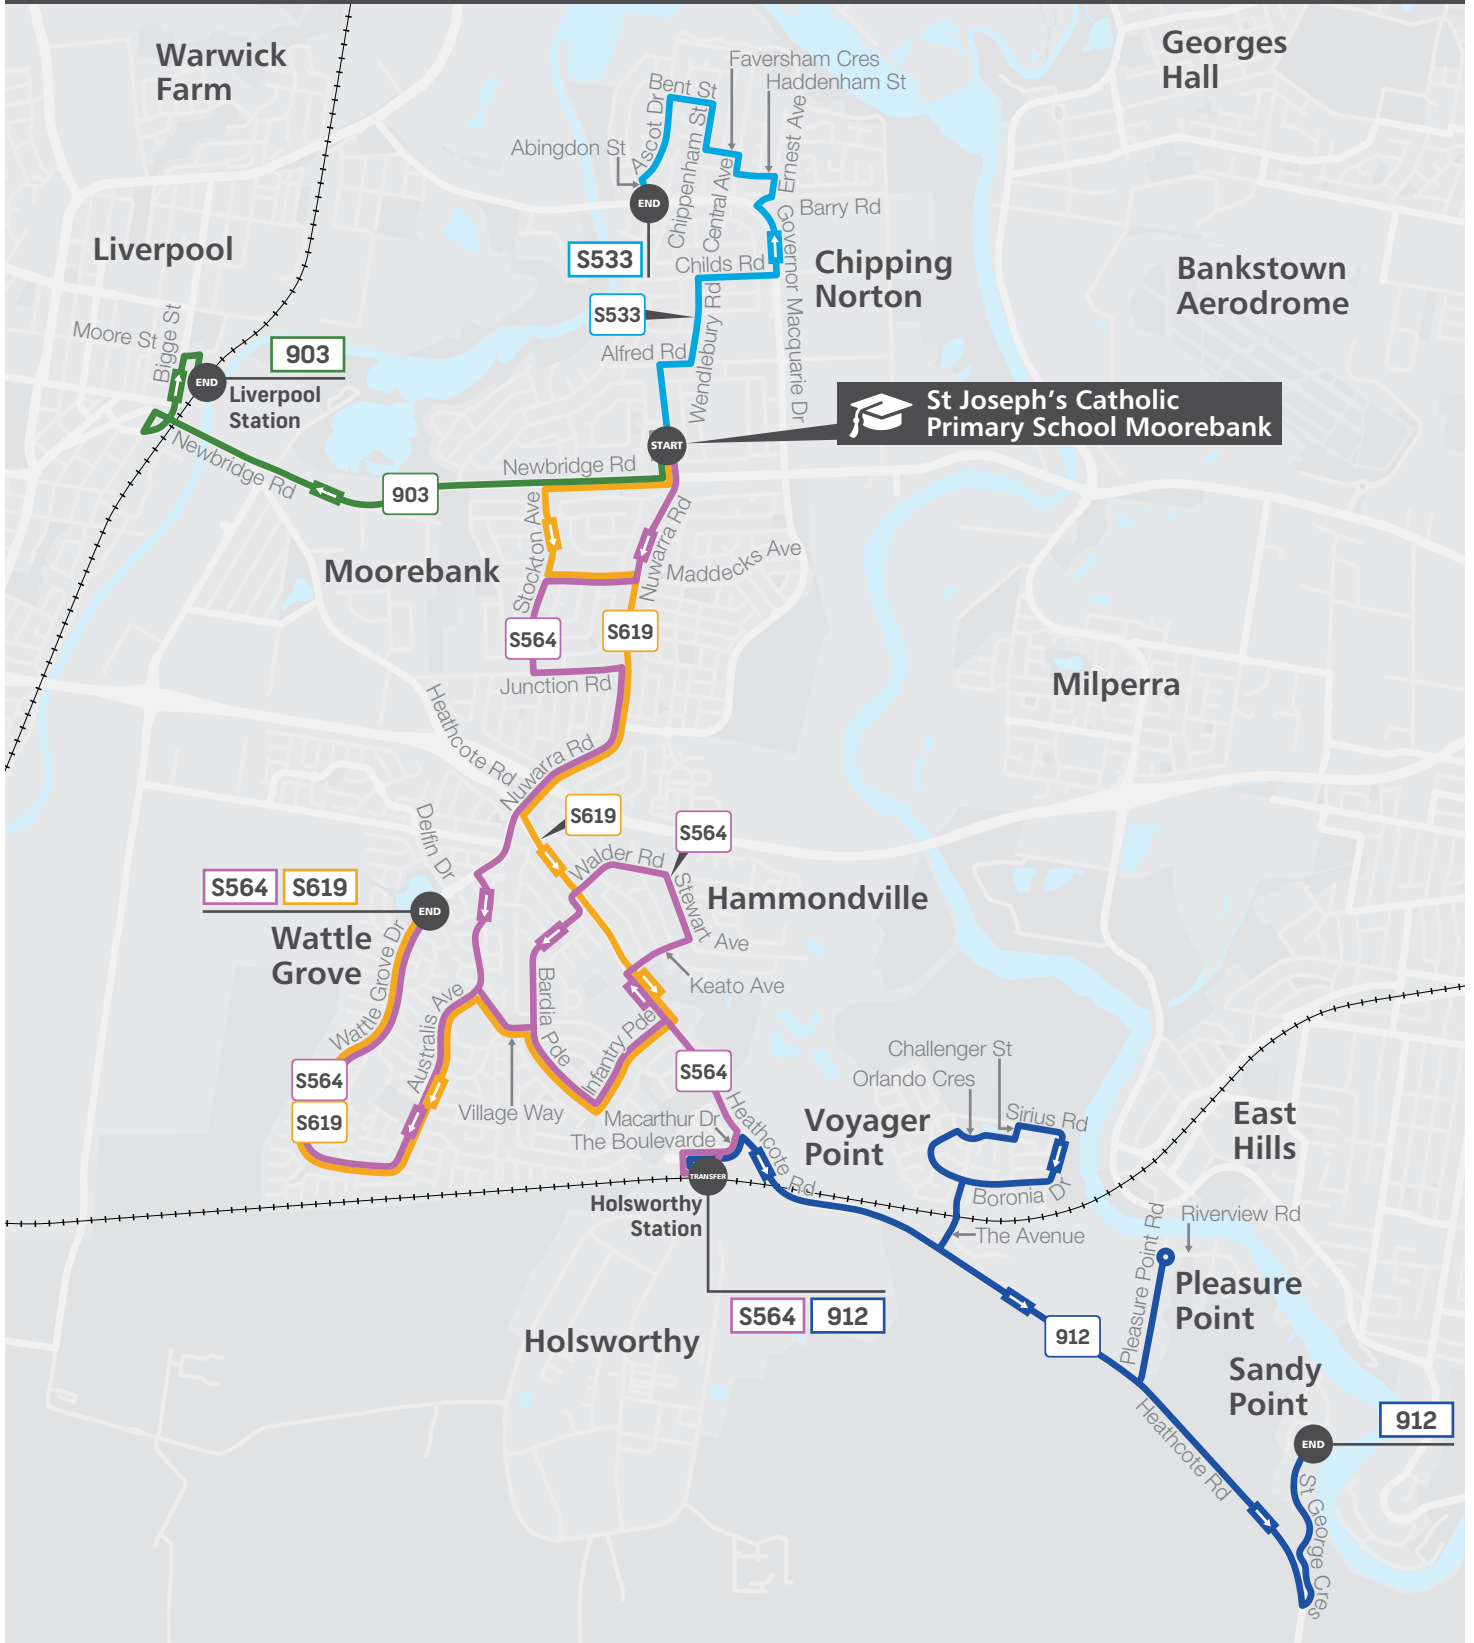

St Joseph's Catholic Primary School Moorebank Timetable

Effective 21 June 2026

Afternoon bus route map

Page 4 of 4

The bus services contained in this timetable are run by Transit Systems.

For the most up-to-date times and travel options, use the Trip Planner or Departures at transportnsw.info. There may be more travel options available than those shown in this timetable.

Times are shown in 24-hour time (e.g. 5am = 05:00, 5pm = 17:00).

Information contained in this timetable is subject to change without notice. It does not include times for minor stops, short term changes, real-time information or any disruption alerts.