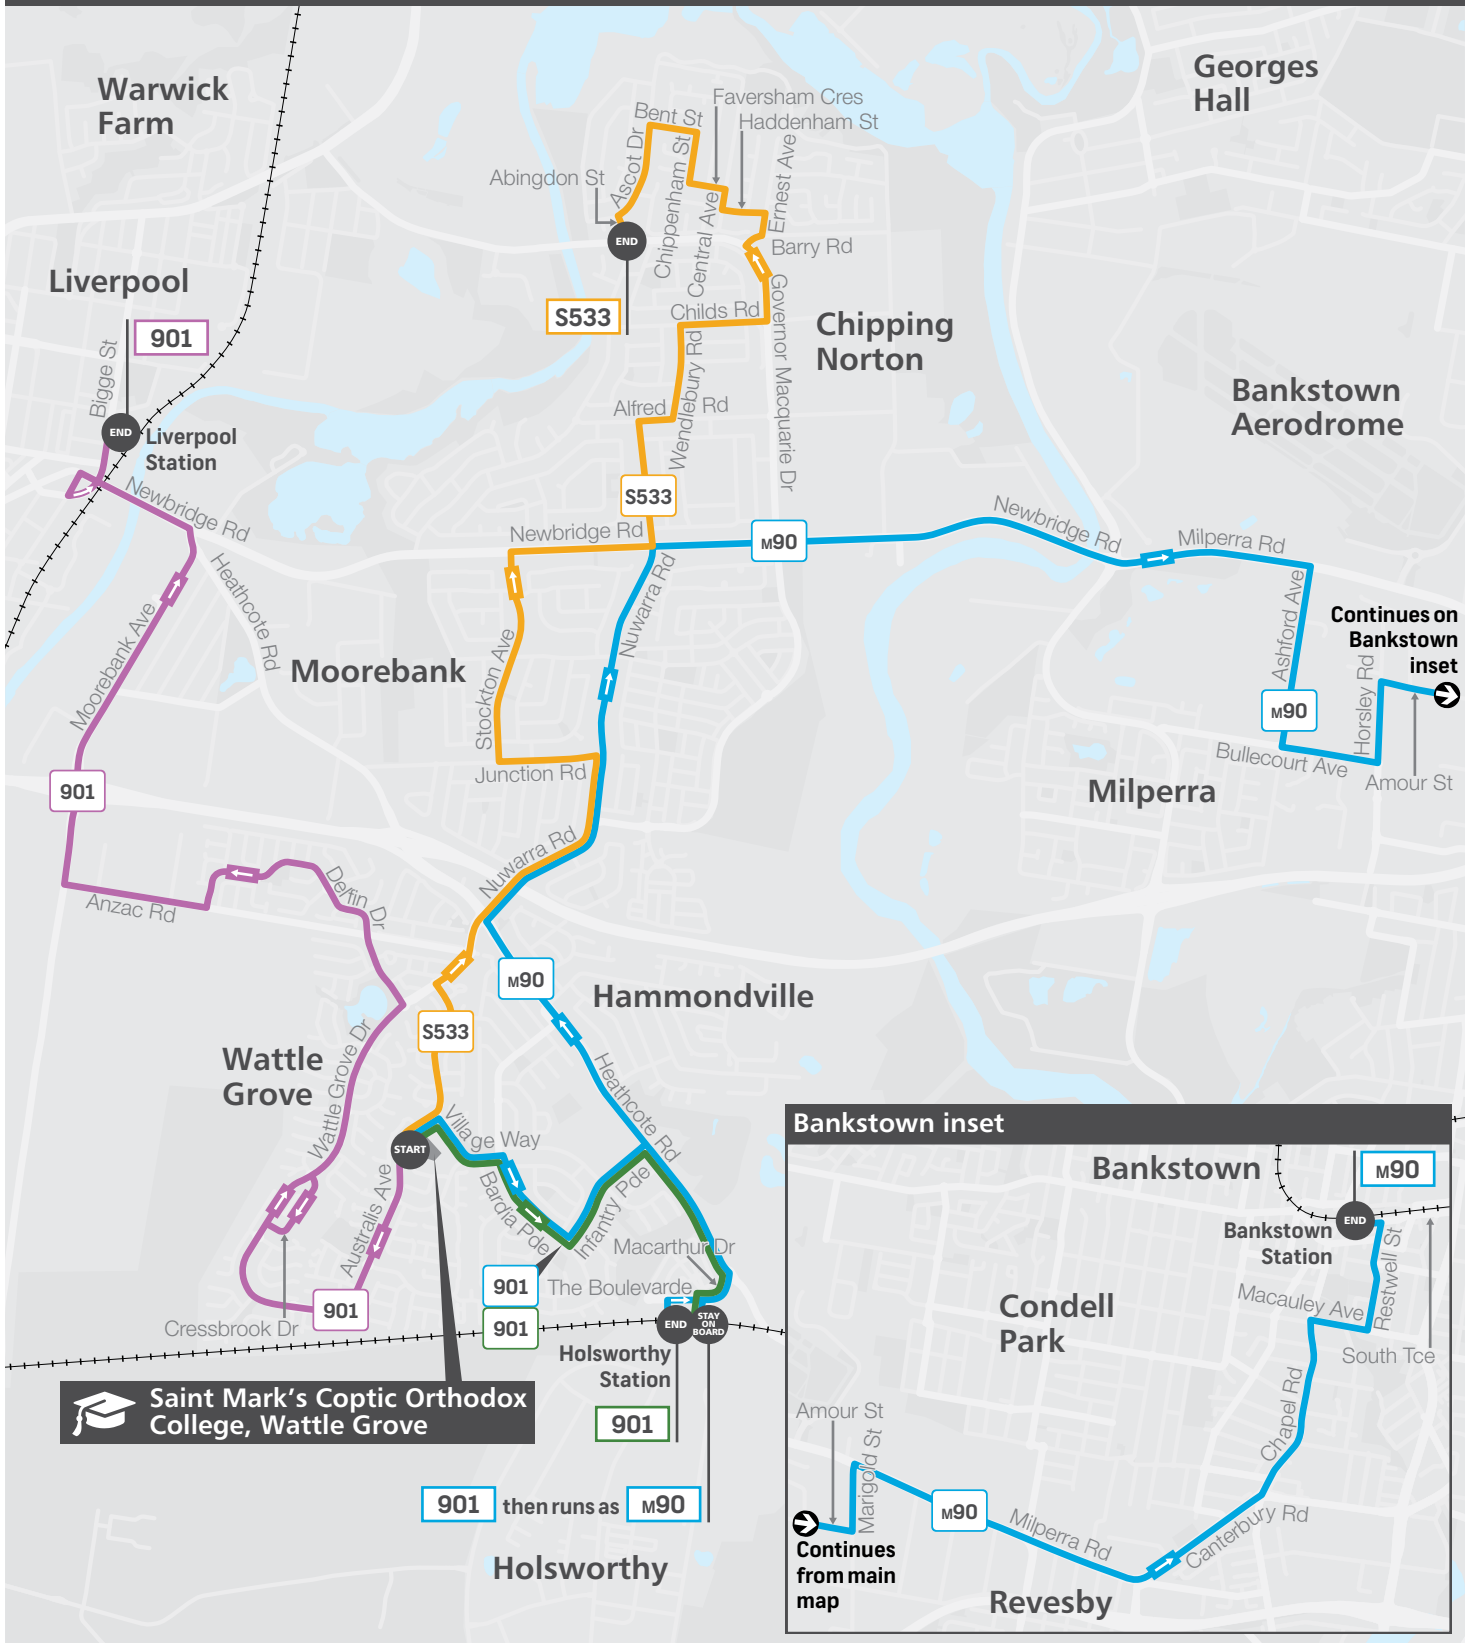

Saint Mark's Coptic Orthodox College, Wattle Grove Timetable

Effective 21 June 2026

Afternoon bus route map

Page 4 of 4

The bus services contained in this timetable are run by Transit Systems.

For the most up-to-date times and travel options, use the Trip Planner or Departures at transportnsw.info. There may be more travel options available than those shown in this timetable.

Times are shown in 24-hour time (e.g. 5am = 05:00, 5pm = 17:00).

Information contained in this timetable is subject to change without notice. It does not include times for minor stops, short term changes, real-time information or any disruption alerts.