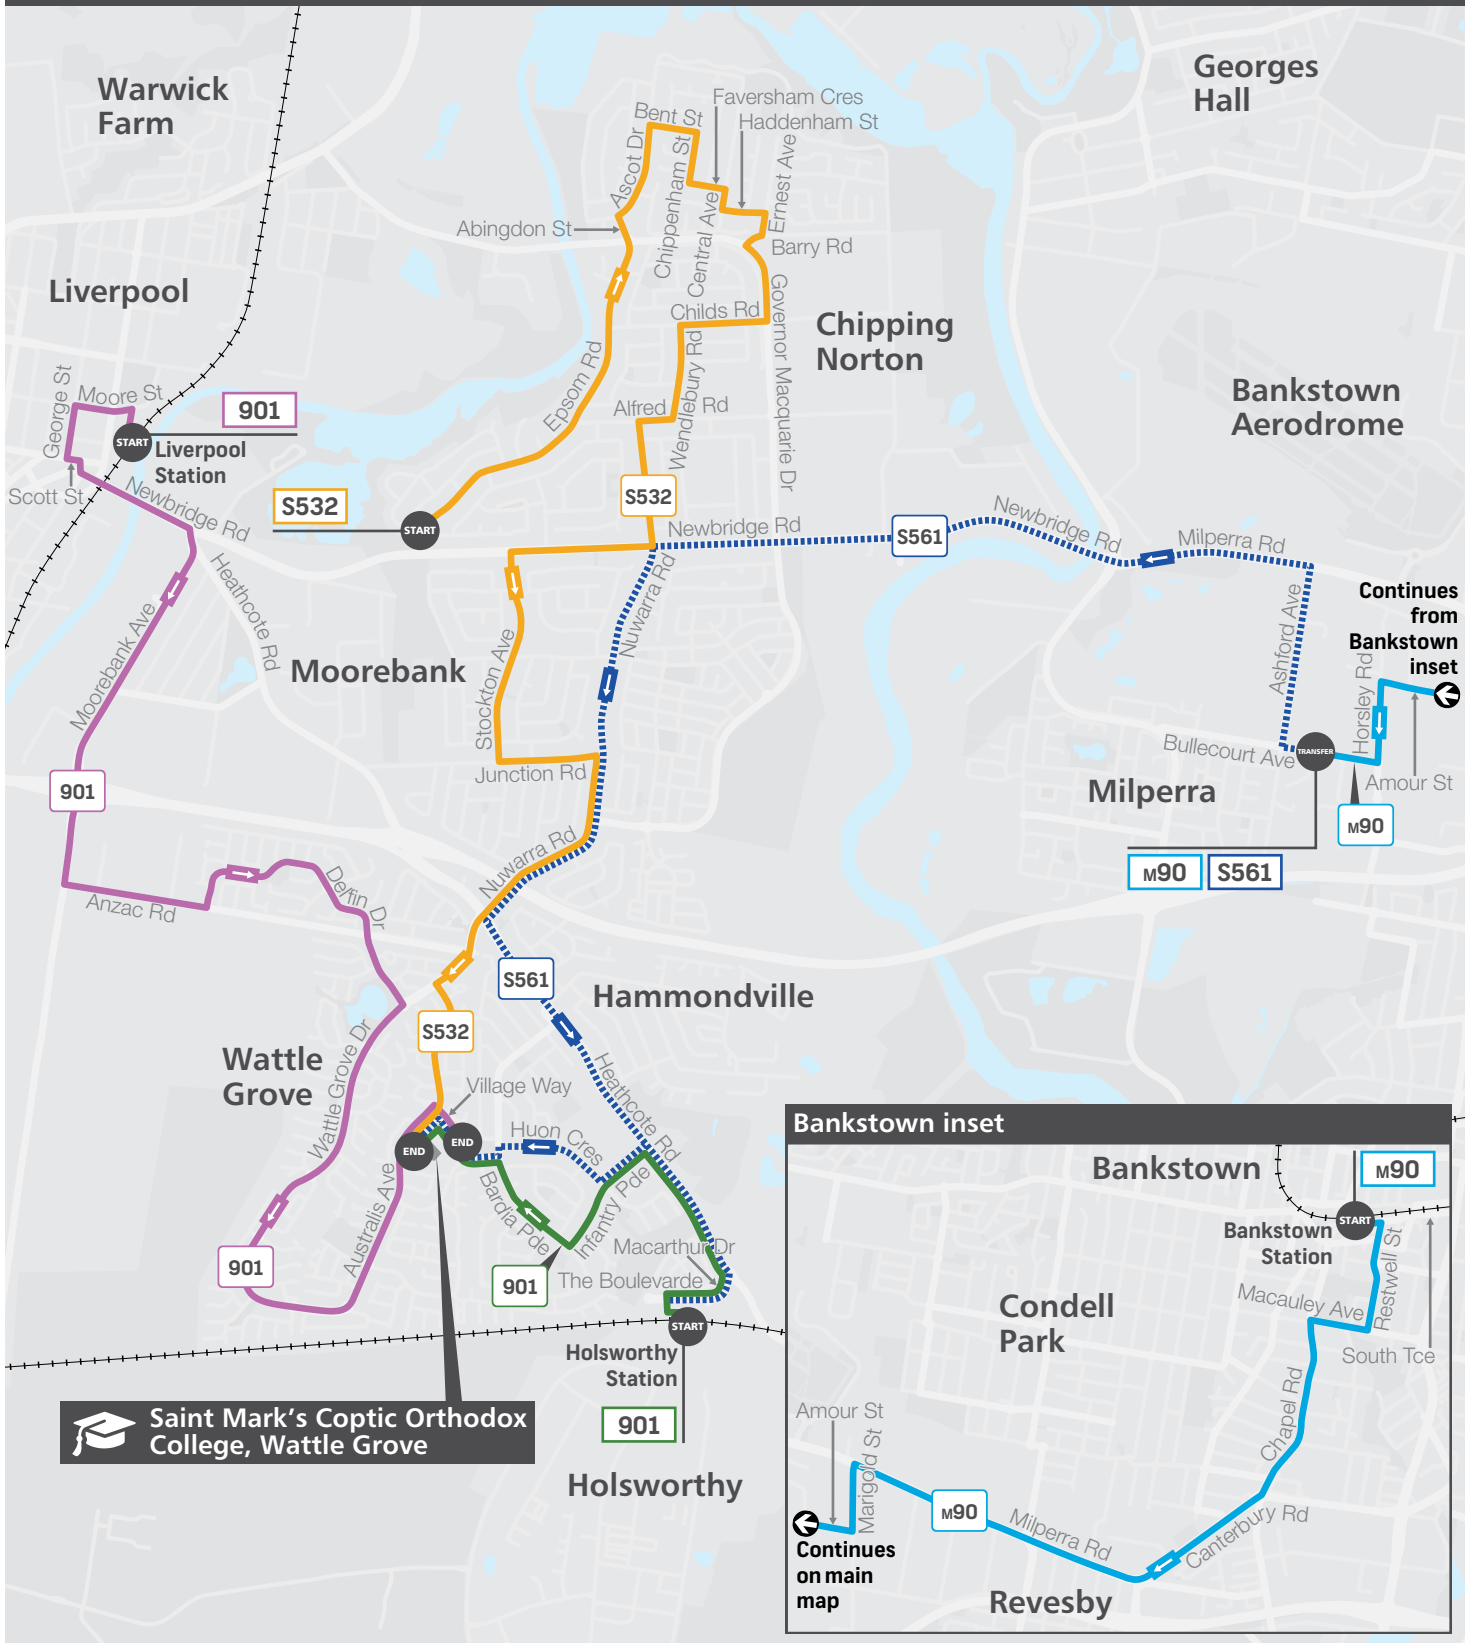

Saint Mark's Coptic Orthodox College, Wattle Grove Timetable

Effective 21 June 2026

Morning bus route map

Page 2 of 4

The bus services contained in this timetable are run by Transit Systems.

For the most up-to-date times and travel options, use the Trip Planner or Departures at transportnsw.info. There may be more travel options available than those shown in this timetable.

Times are shown in 24-hour time (e.g. 5am = 05:00, 5pm = 17:00).

Information contained in this timetable is subject to change without notice. It does not include times for minor stops, short term changes, real-time information or any disruption alerts.