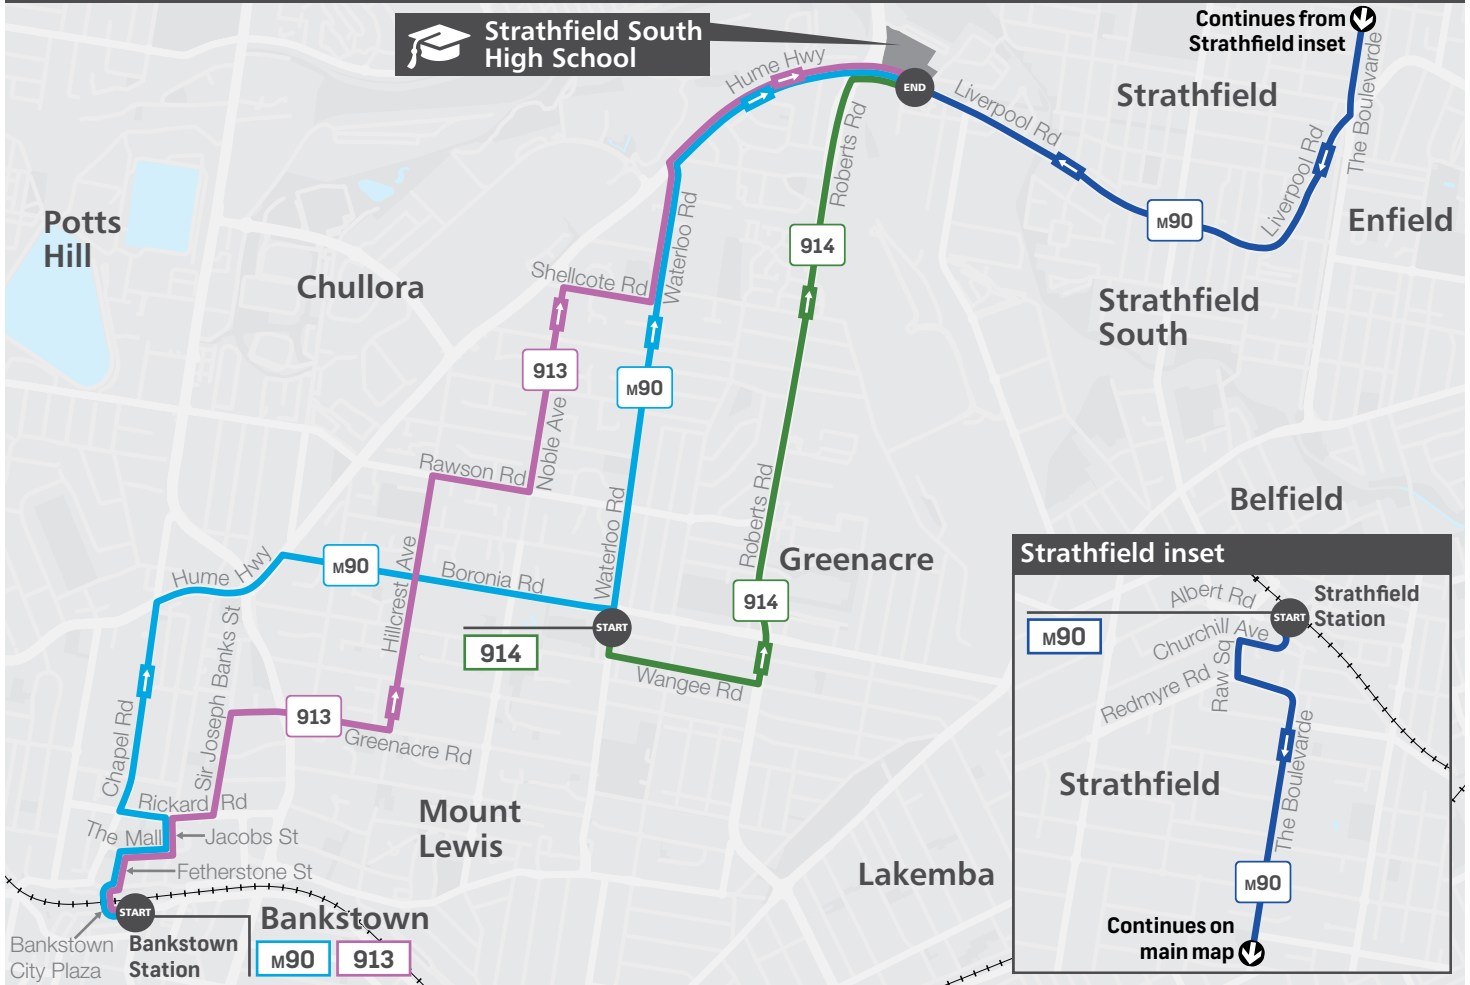

M90 From Strathfield

Strathfield Station Albert Rd, Stand E	08:22
Strathfield South Liverpool Rd before Plymouth St	08:28
Strathfield South Liverpool Rd opp Prentice Lane	08:32
Strathfield South Hume Hwy opp Hedges Ave	08:34

913 From Bankstown

Bankstown Station Stand E	07:37
Bankstown Central The Mall (opp)	07:39
Greenacre Hillcrest Ave at Chiswick Rd	07:47
Chullora Marketplace Waterloo Rd (opp)	07:54
Strathfield Hume Hwy before Hedges Ave	08:00

914 From Greenacre

Greenacre Shops Waterloo Rd, Stand A	08:25
Greenacre Roberts Rd at Shannon St	08:31
Strathfield Hume Hwy before Hedges Ave	08:36

Morning bus route map

Page 1 of 3

The bus services contained in this timetable are run by Transit Systems.

For the most up-to-date times and travel options, use the Trip Planner or Departures at transportsw.info. There may be more travel options available than those shown in this timetable.

Times are shown in 24-hour time (e.g. 5am = 05:00, 5pm = 17:00).