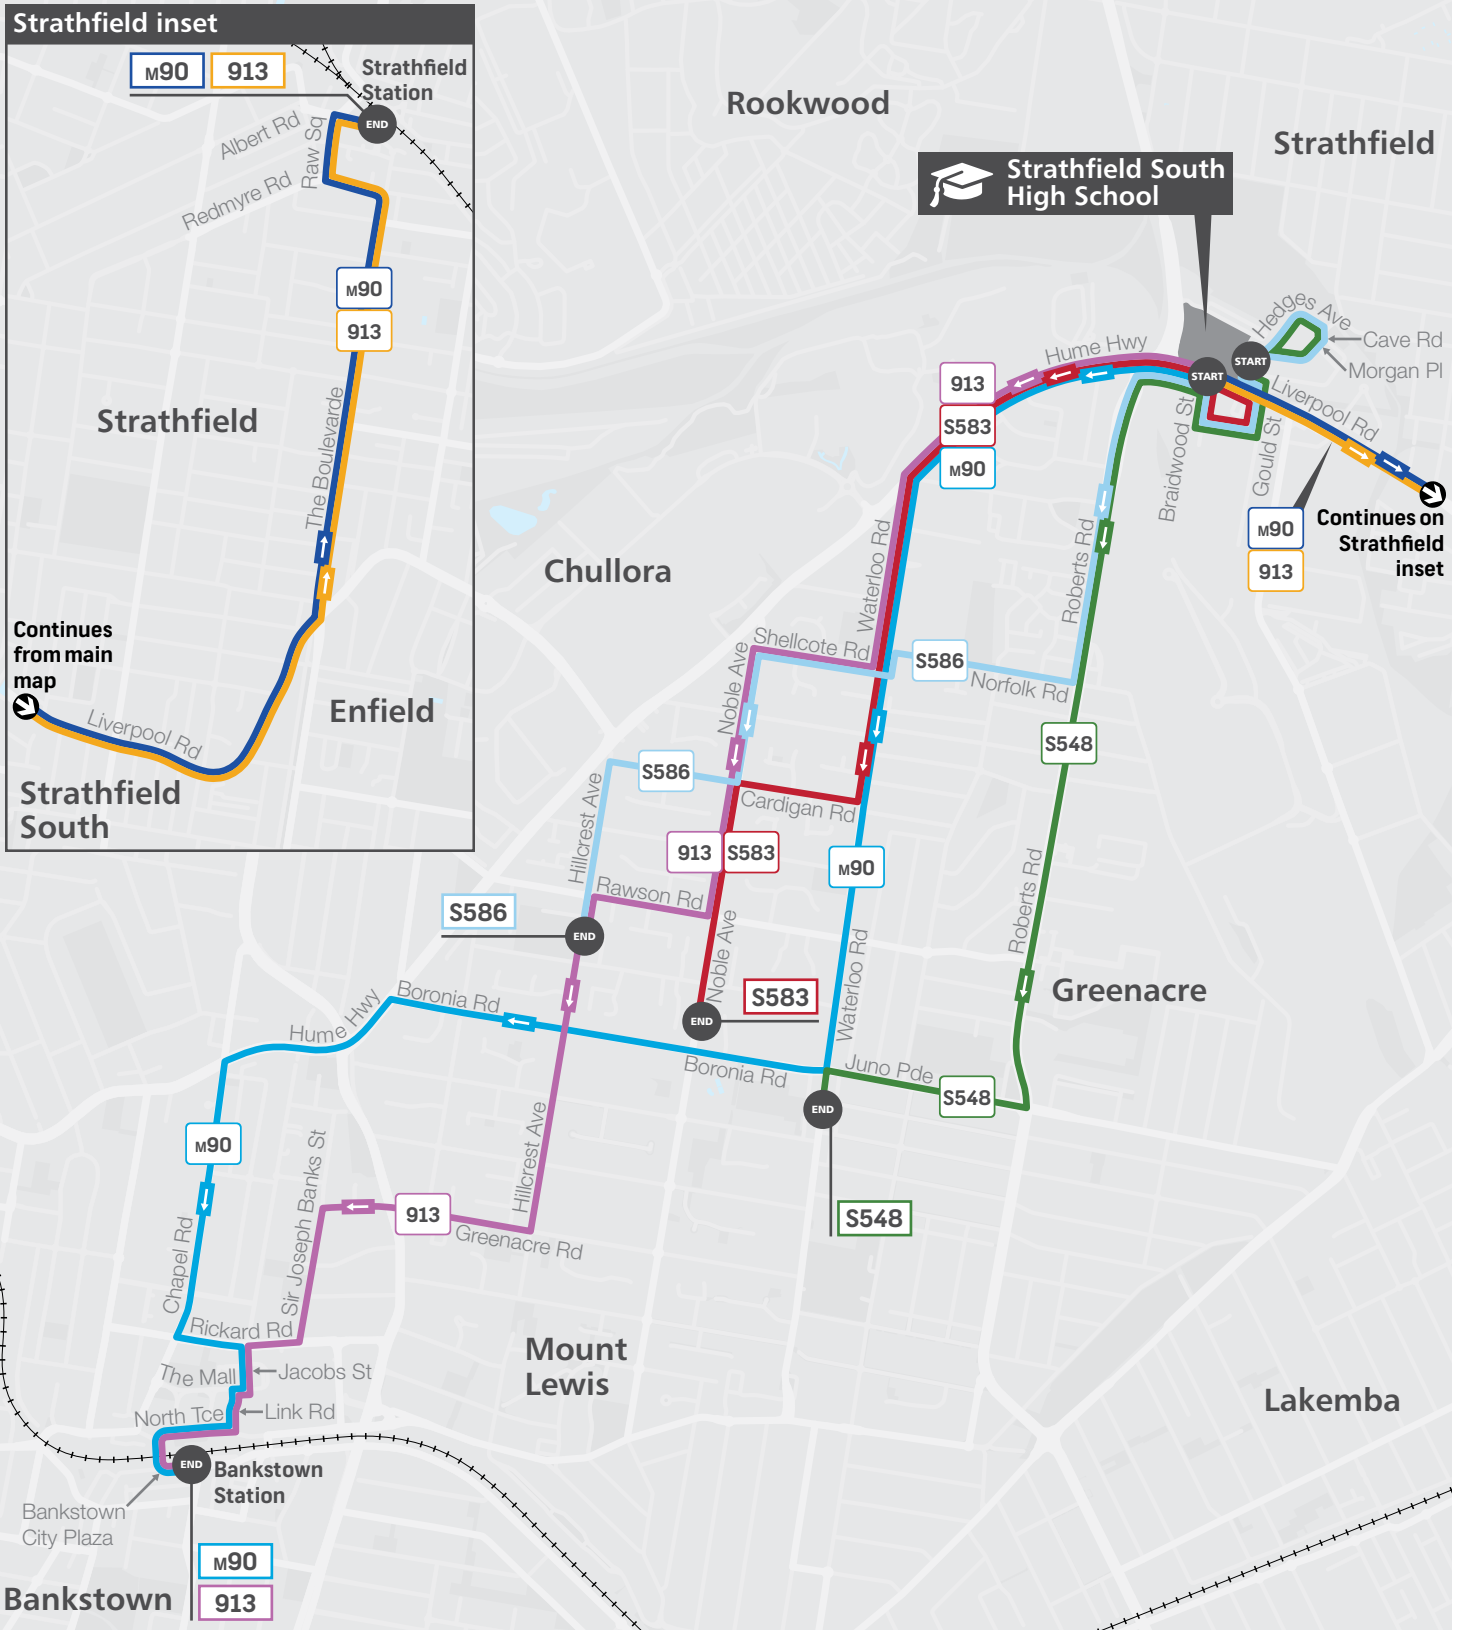

M90 From Strathfield

Strathfield Station Albert Rd, Stand E	08:22
Strathfield South Liverpool Rd before Plymouth St	08:28
Strathfield South Liverpool Rd opp Prentice Lane	08:32
Strathfield South Hume Hwy opp Hedges Ave	08:34

Times are shown in 24-hour time (e.g. 5am = 05:00, 5pm = 17:00).

Information contained in this timetable is subject to change without notice. It does not include times for minor stops, short term changes, real-time information or any disruption alerts.

Strathfield South High School Timetable

Effective 21 June 2026

Afternoon bus route map

Page 3 of 3

The bus services contained in this timetable are run by Transit Systems.

For the most up-to-date times and travel options, use the Trip Planner or Departures at transportnsw.info. There may be more travel options available than those shown in this timetable.