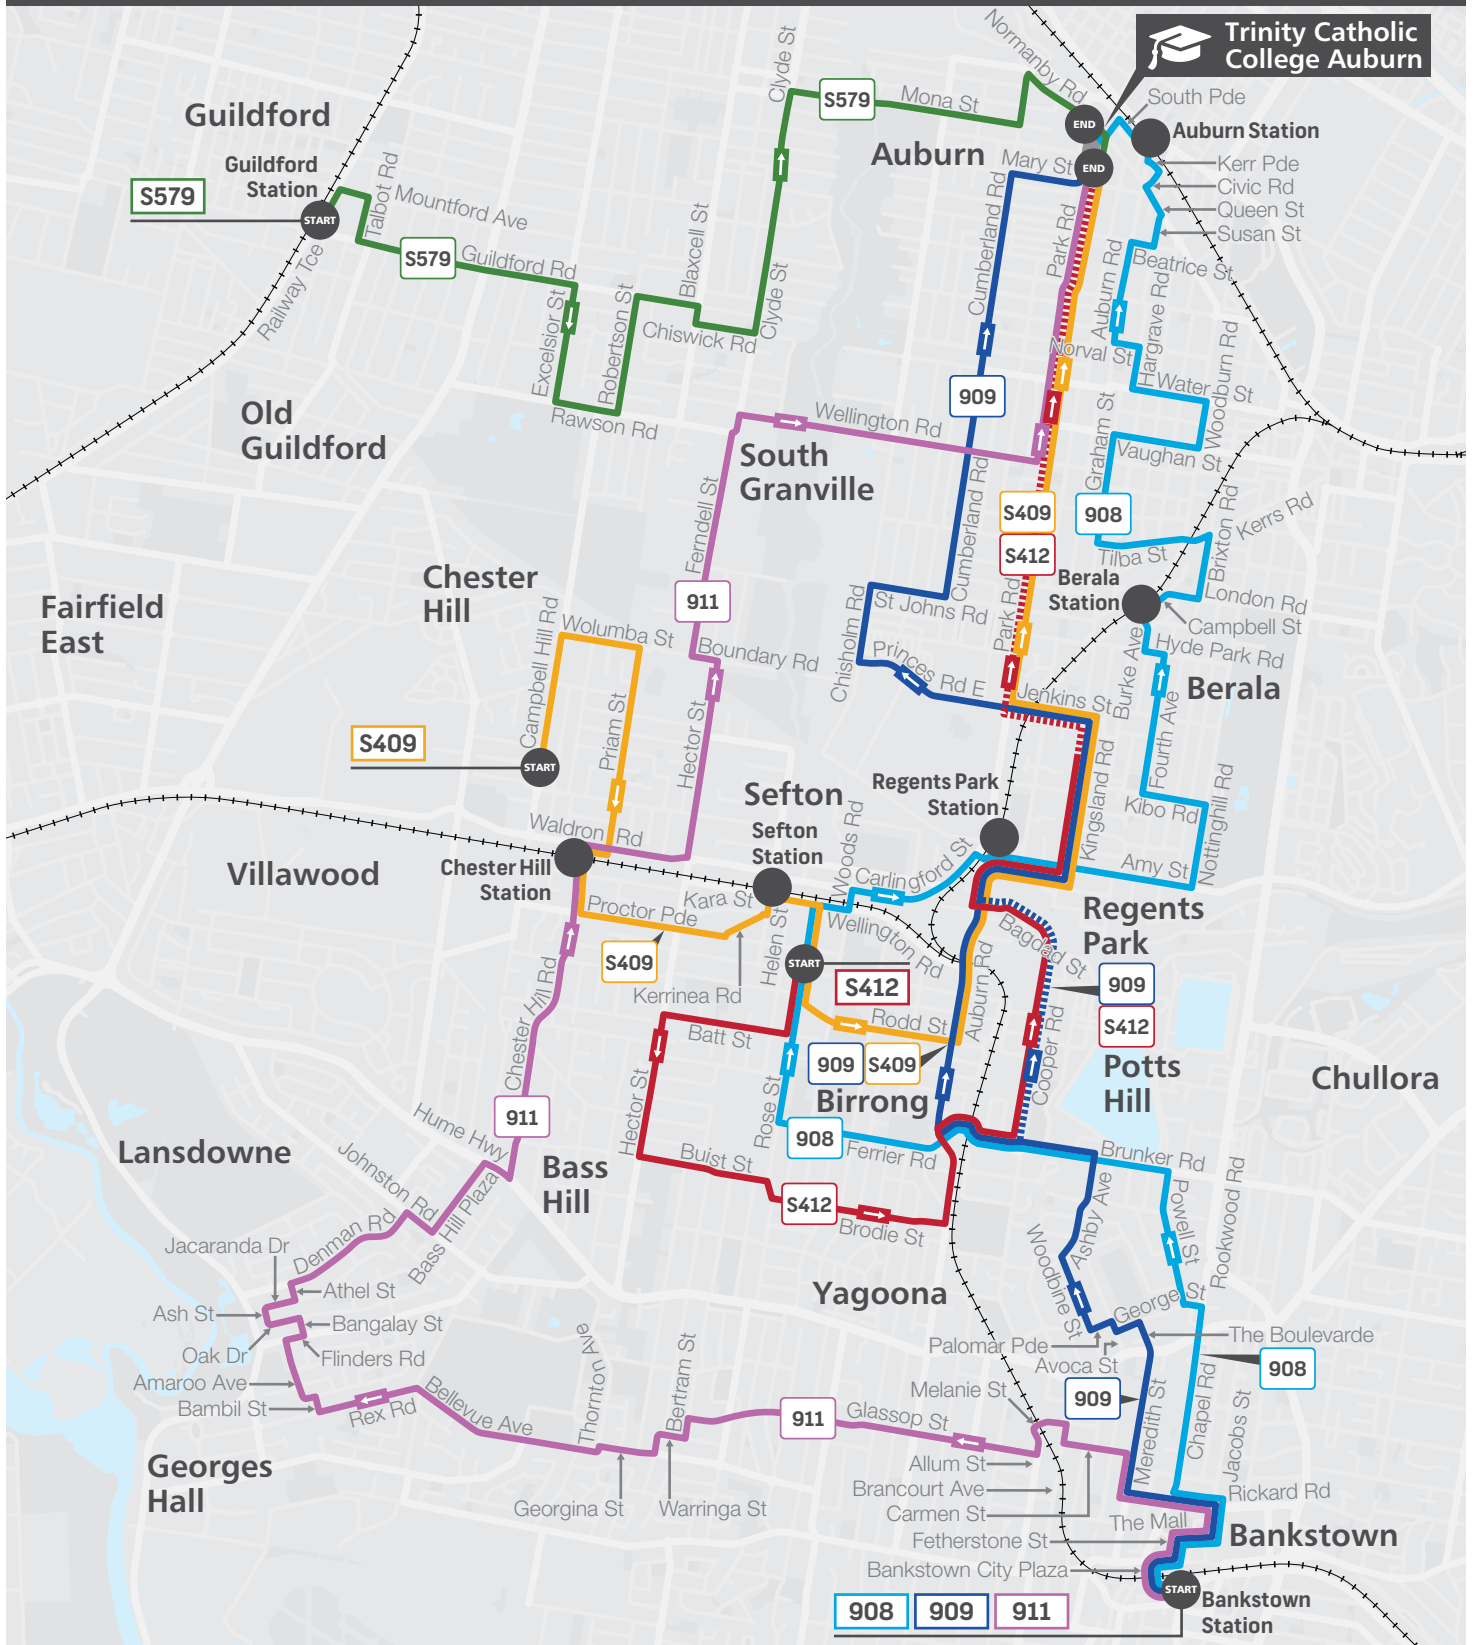

Trinity Catholic College Auburn Timetable

Effective 21 June 2026

Morning bus route map

Page 2 of 4

The bus services contained in this timetable are run by Transit Systems.

For the most up-to-date times and travel options, use the Trip Planner or Departures at transportnsw.info. There may be more travel options available than those shown in this timetable.

Times are shown in 24-hour time (e.g. 5am = 05:00, 5pm = 17:00).

Information contained in this timetable is subject to change without notice. It does not include times for minor stops, short term changes, real-time information or any disruption alerts.