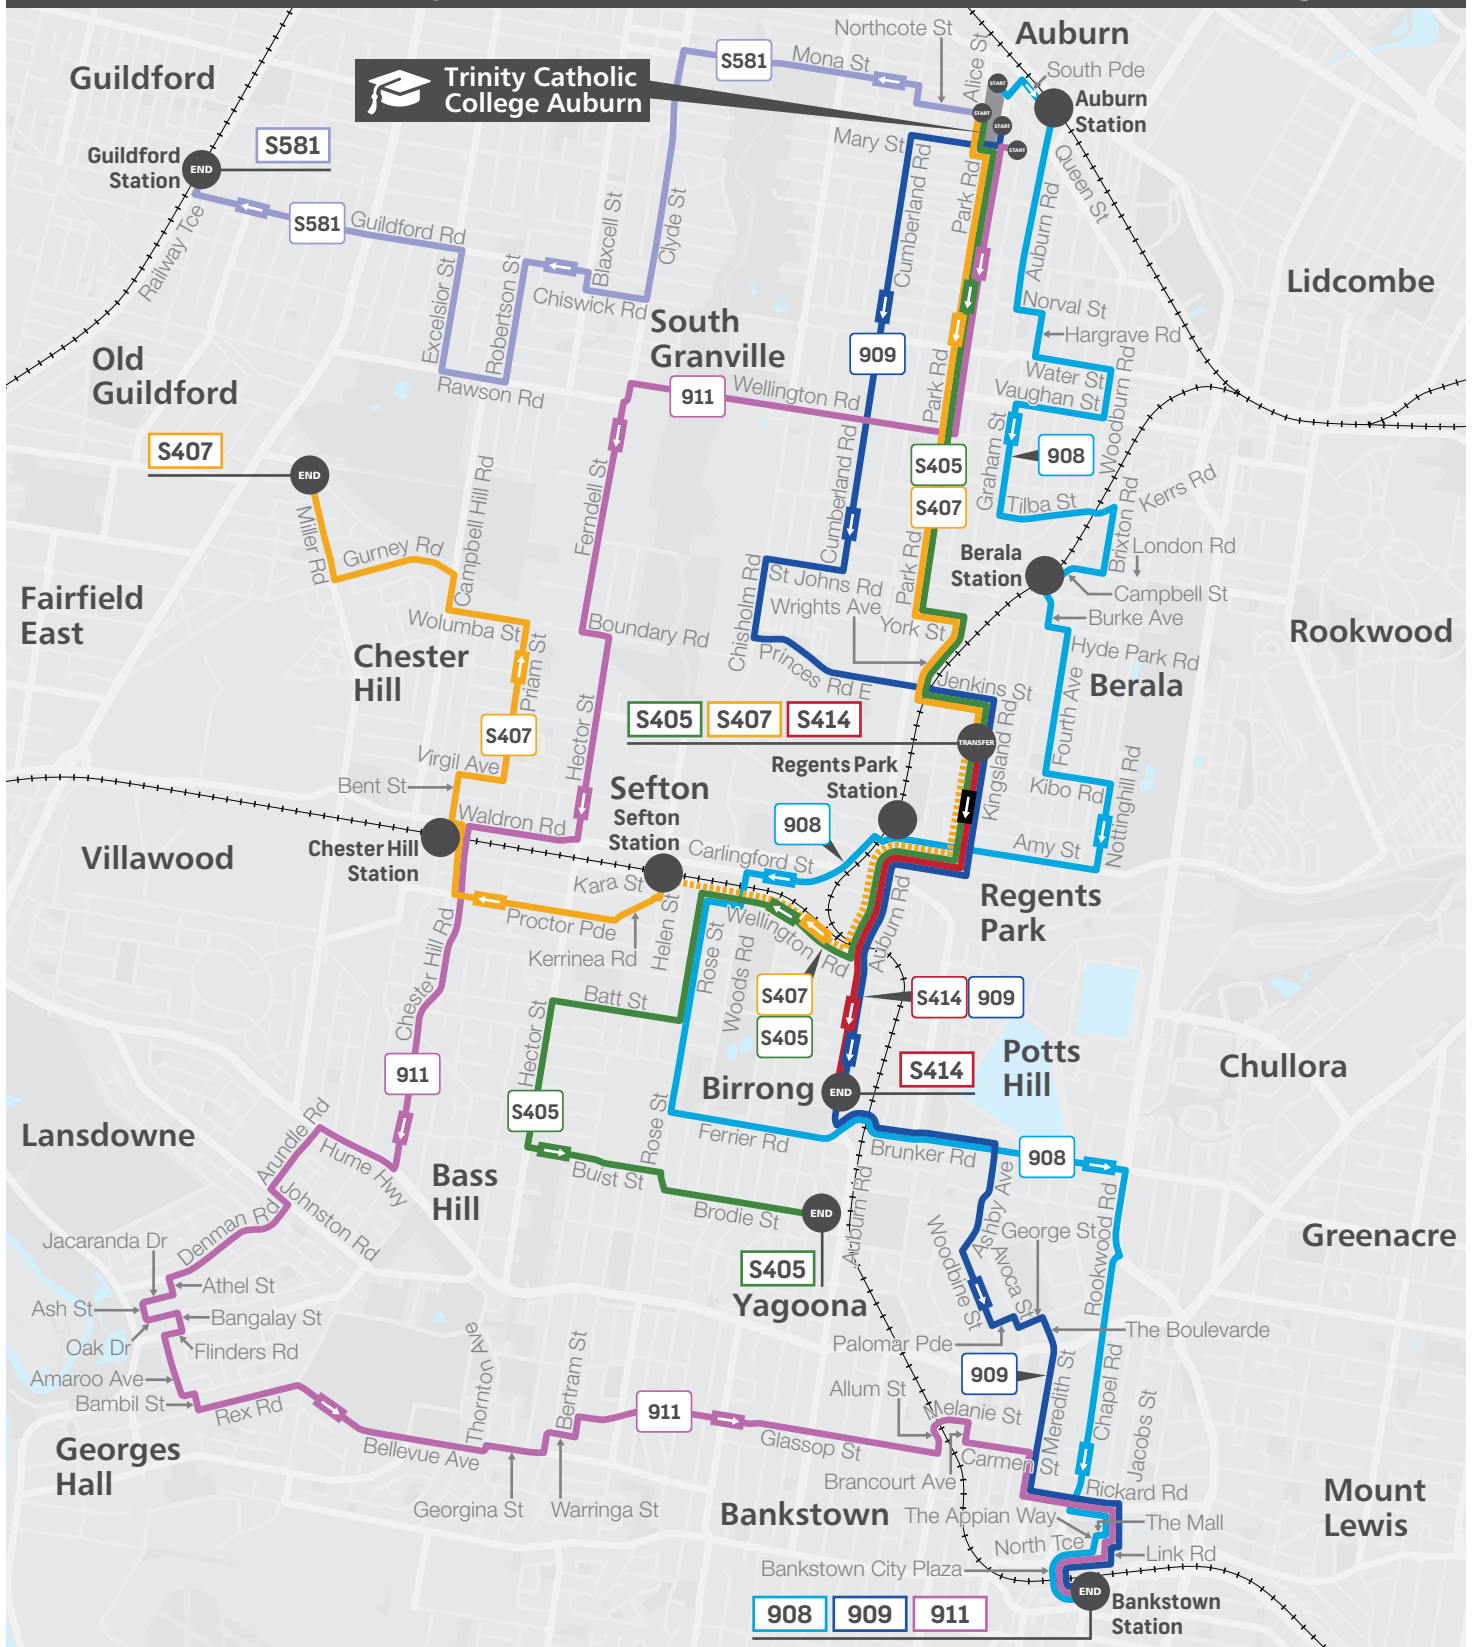

Trinity Catholic College Auburn Timetable

Effective 21 June 2026

Afternoon bus route map

Page 4 of 4

The bus services contained in this timetable are run by Transit Systems.

For the most up-to-date times and travel options, use the Trip Planner or Departures at transportnsw.info. There may be more travel options available than those shown in this timetable.

Times are shown in 24-hour time (e.g. 5am = 05:00, 5pm = 17:00).

Information contained in this timetable is subject to change without notice. It does not include times for minor stops, short term changes, real-time information or any disruption alerts.