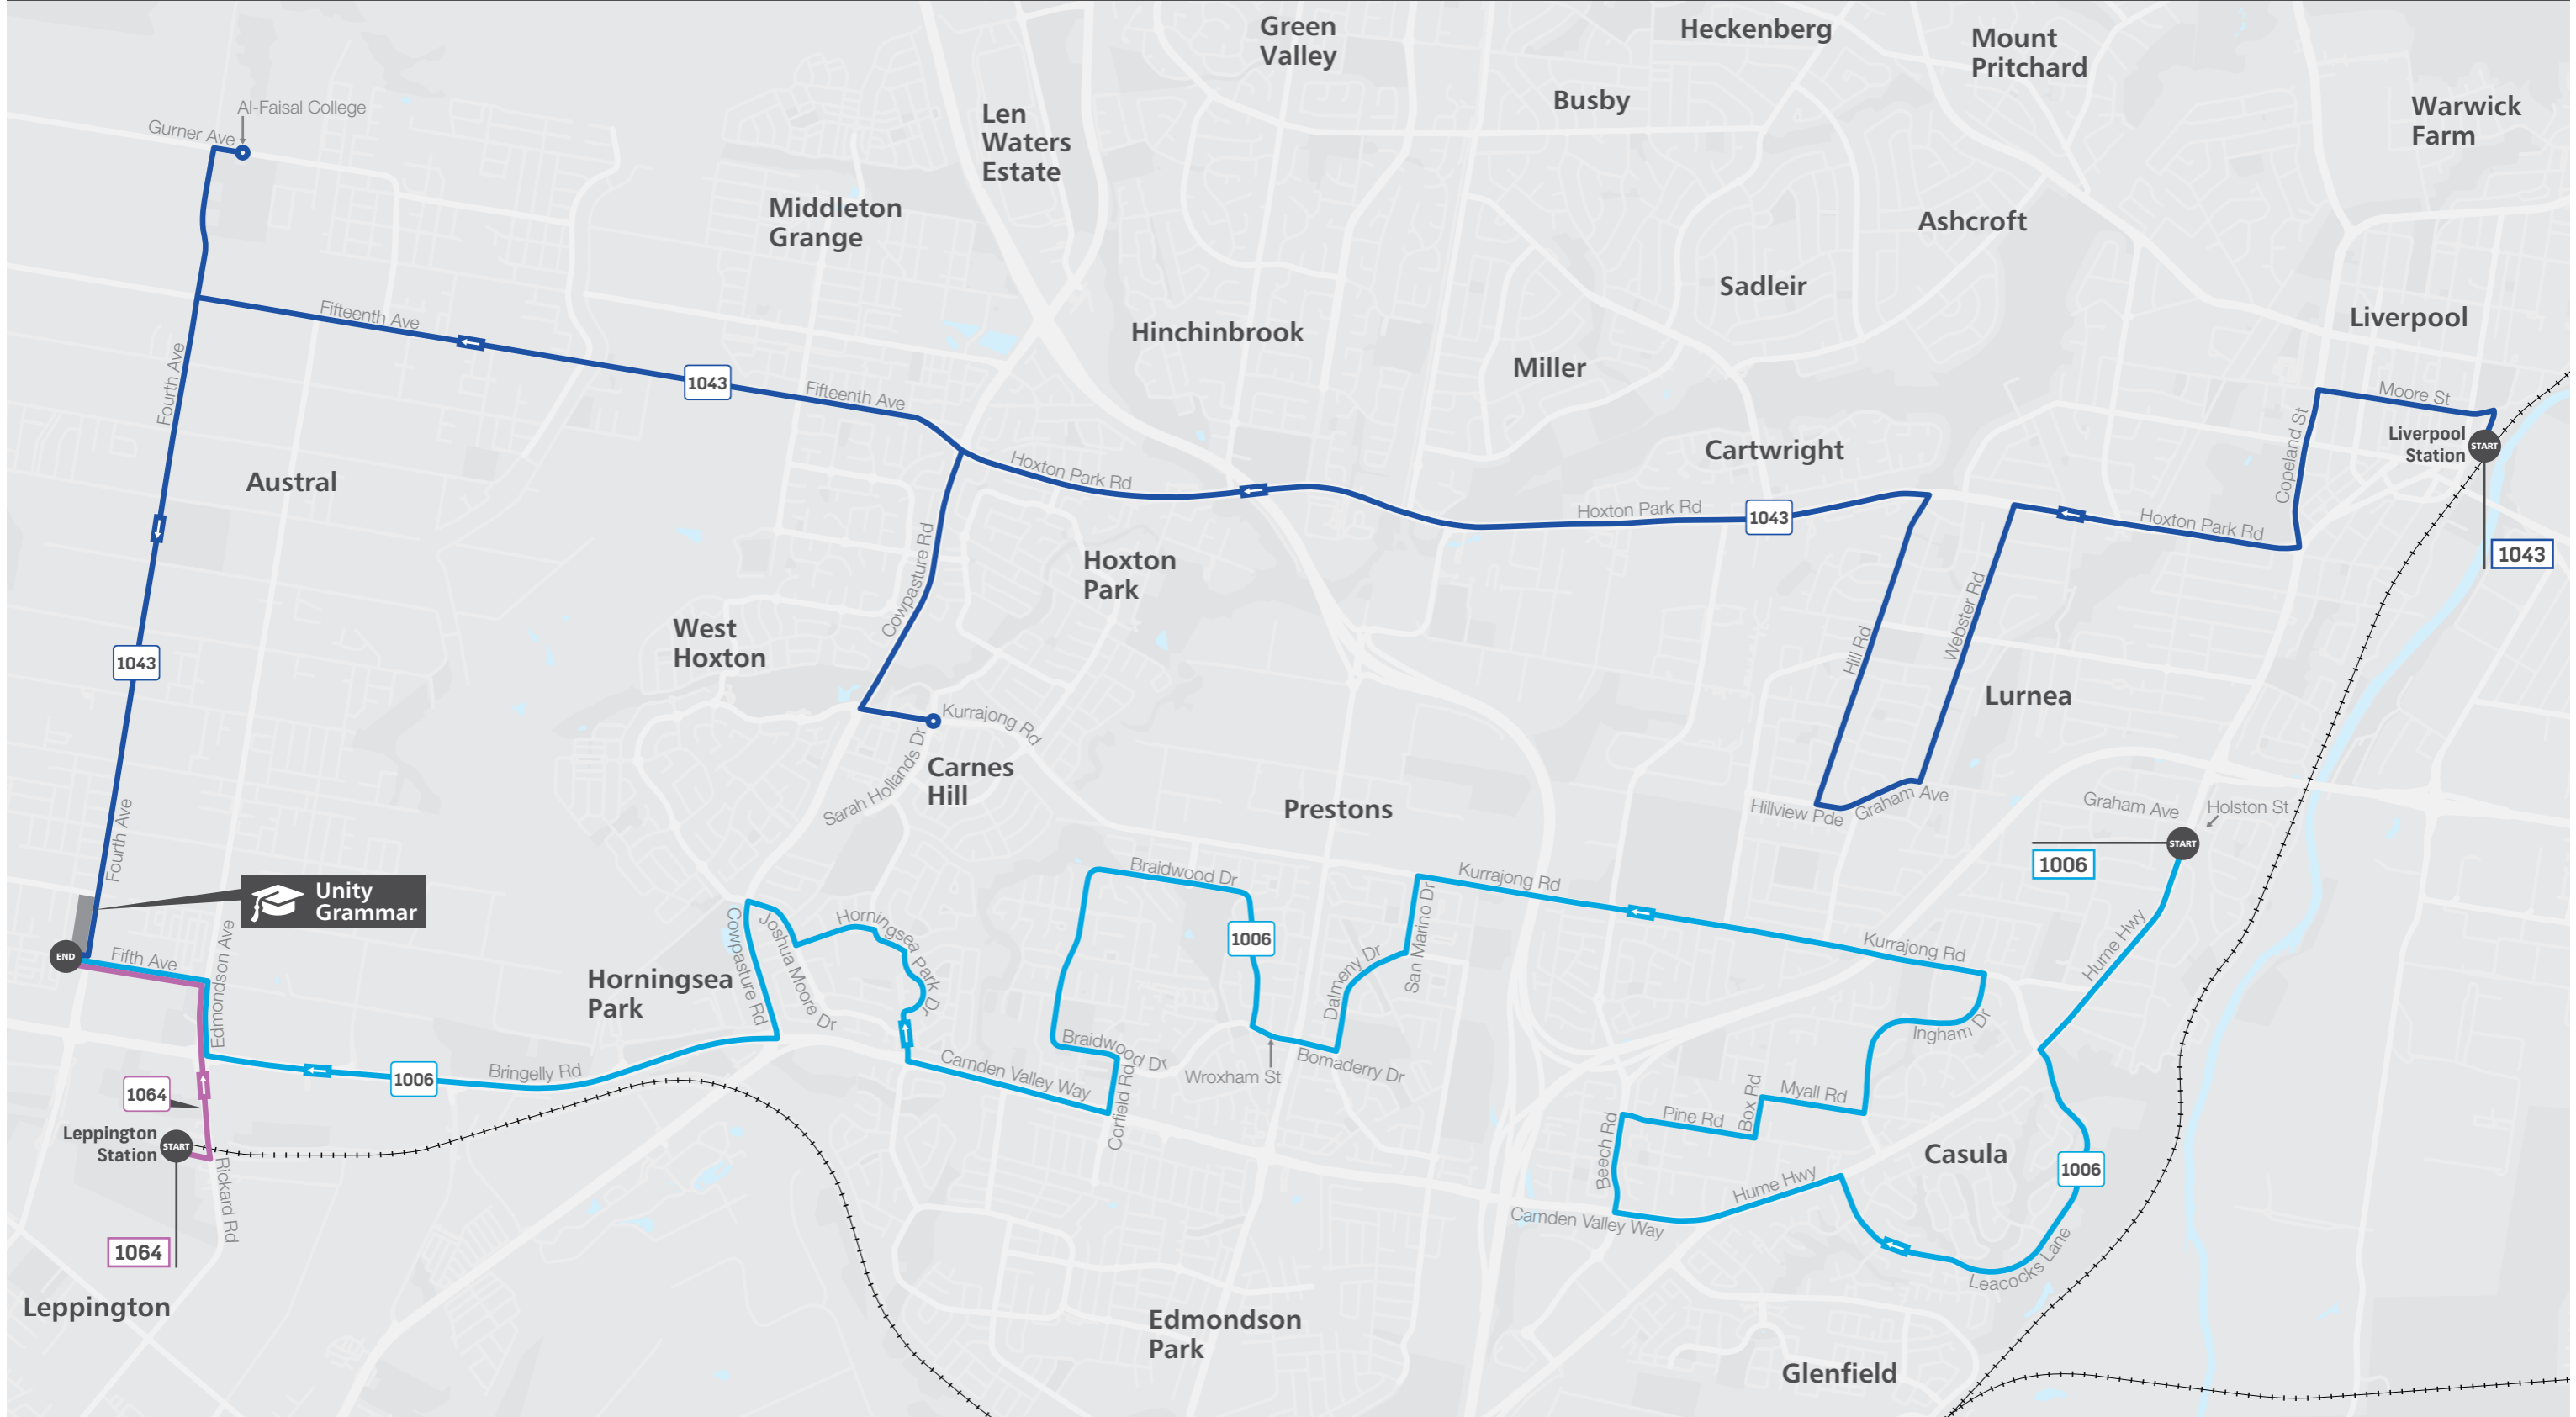

Morning bus route map - see next page

Page 1 of 4

The bus services contained in this timetable are run by Transit Systems.

For the most up-to-date times and travel options, use the Trip Planner or Departures at transportnsw.info. There may be more travel options available than those shown in this timetable.

Times are shown in 24-hour time (e.g. 5am = 05:00, 5pm = 17:00).

Information contained in this timetable is subject to change without notice. It does not include times for minor stops, short term changes, real-time information or any disruption alerts.

Unity Grammar Timetable

Effective 15 June 2026

Morning bus route map

Page 2 of 4

The bus services contained in this timetable are run by Transit Systems.

For the most up-to-date times and travel options, use the Trip Planner or Departures at transportnsw.info. There may be more travel options available than those shown in this timetable.