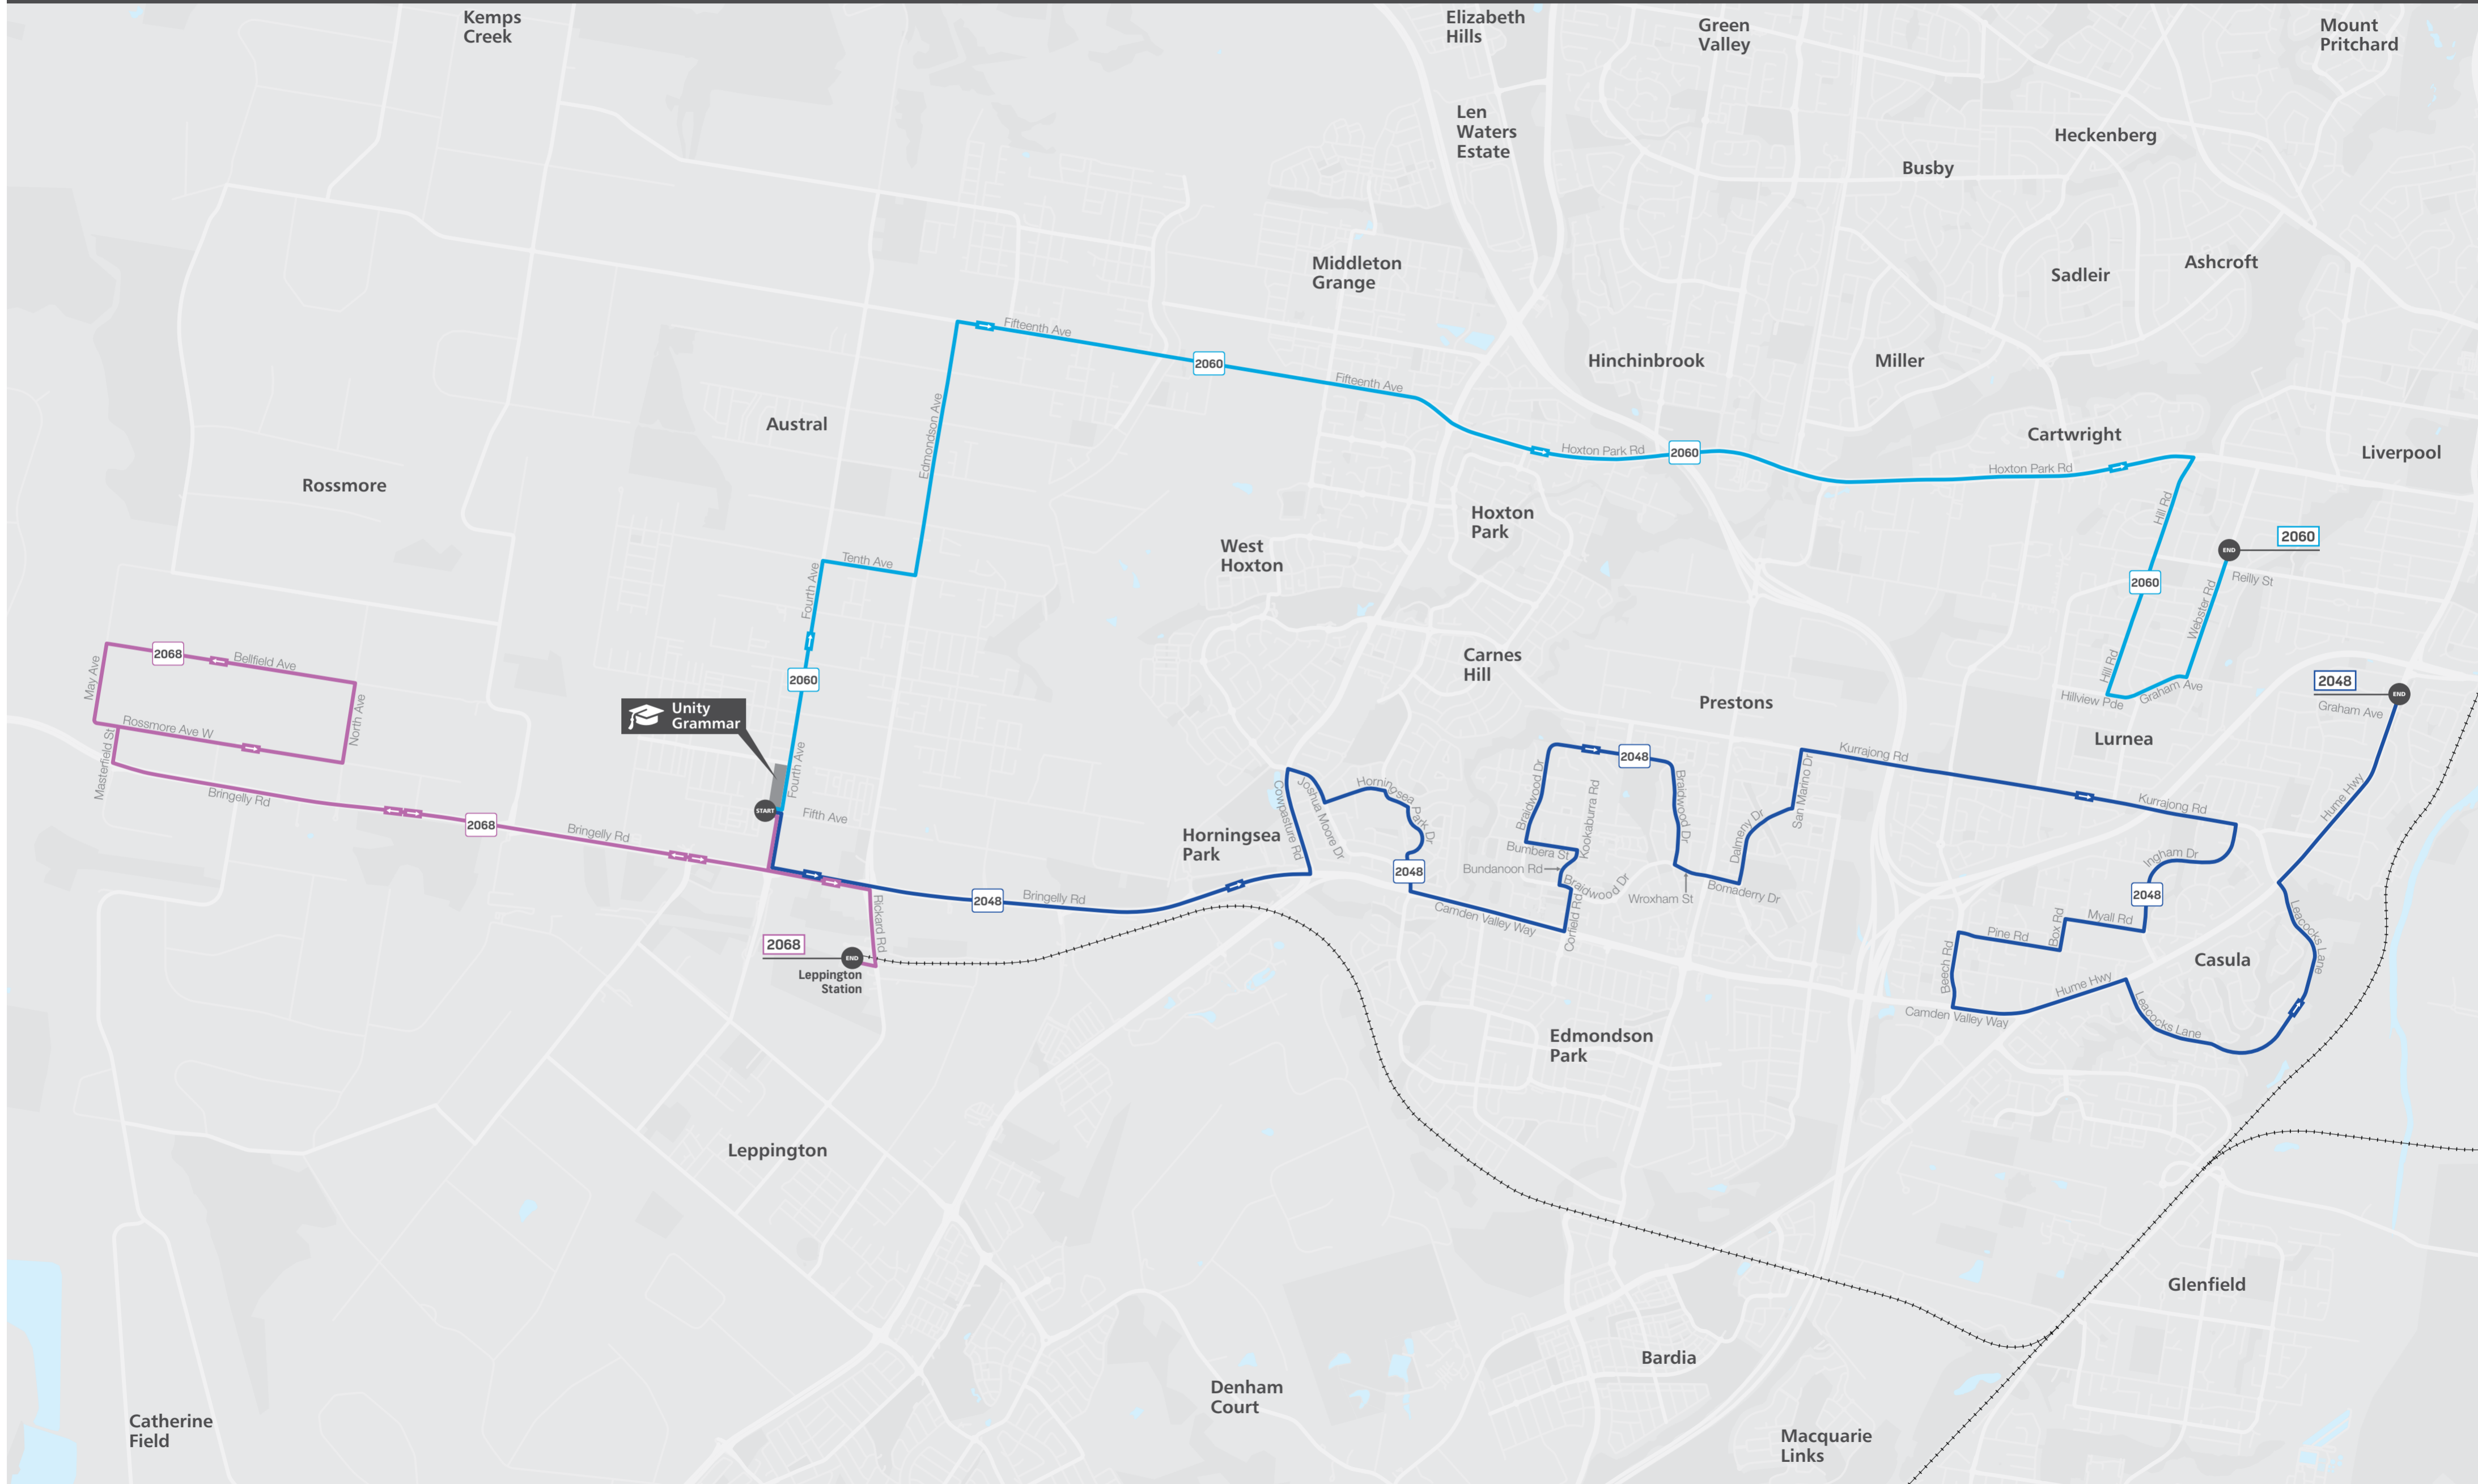

Times are shown in 24-hour time (e.g. 5am = 05:00, 5pm = 17:00).

Information contained in this timetable is subject to change without notice. It does not include times for minor stops, short term changes, real-time information or any disruption alerts.

Page 3 of 4

The bus services contained in this timetable are run by Transit Systems.

For the most up-to-date times and travel options, use the Trip Planner or Departures at transportnsw.info. There may be more travel options available than those shown in this timetable.

The bus services contained in this timetable are run by Transit Systems.
For the most up-to-date times and travel options, use the Trip Planner or Departures at [transportnsw.info](https://transport.nsw.info). There may be more travel options available than those shown in this timetable.
Times are shown in 24-hour time (e.g. 5am = 05:00, 5pm = 17:00).
Information contained in this timetable is subject to change without notice. It does not include times for minor stops, short term changes, real-time information or any disruption alerts.