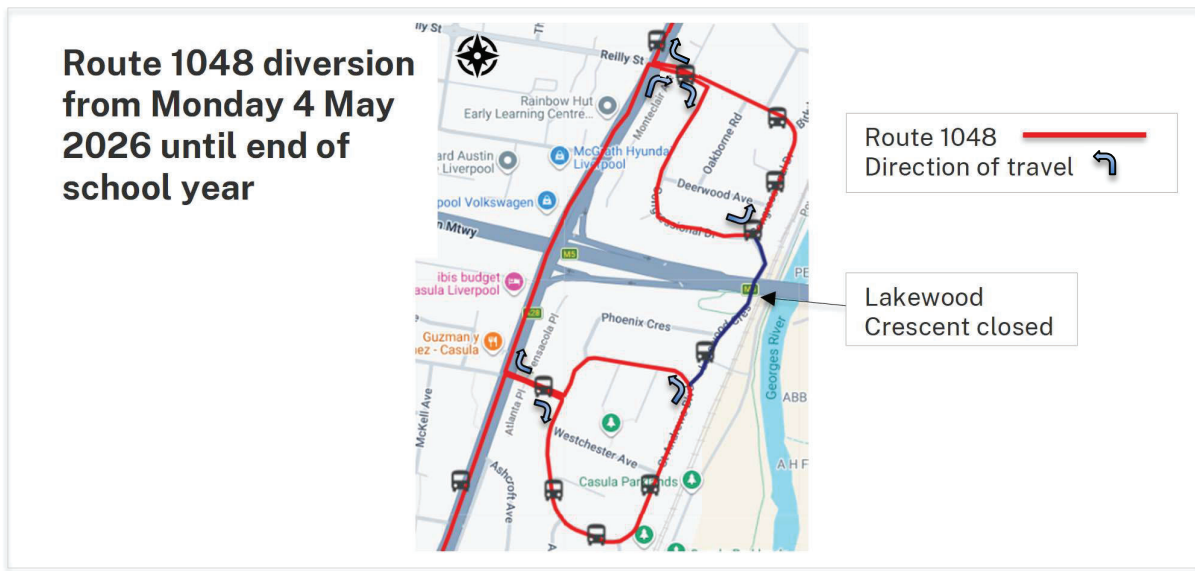

Route 1048

From Monday 4 May 2026 to end of the school year, the Route 1048 will be diverted due to closure of Lakewood Crescent, Casula.

Route 1048 will operate the current path from Jamboree Ave before Barbula Rd, Leppington to Casula Shops - Hume Hwy, then right Holston St, right St Andrews Blvd (full loop), right Holston St, right Hume Hwy, right Congressional Dr, right Congressional Dr (full loop), right Hume Hwy then resumes current path to school.

Omitting Lakewood Cres between Congressional Dr and Phoenix Crescent