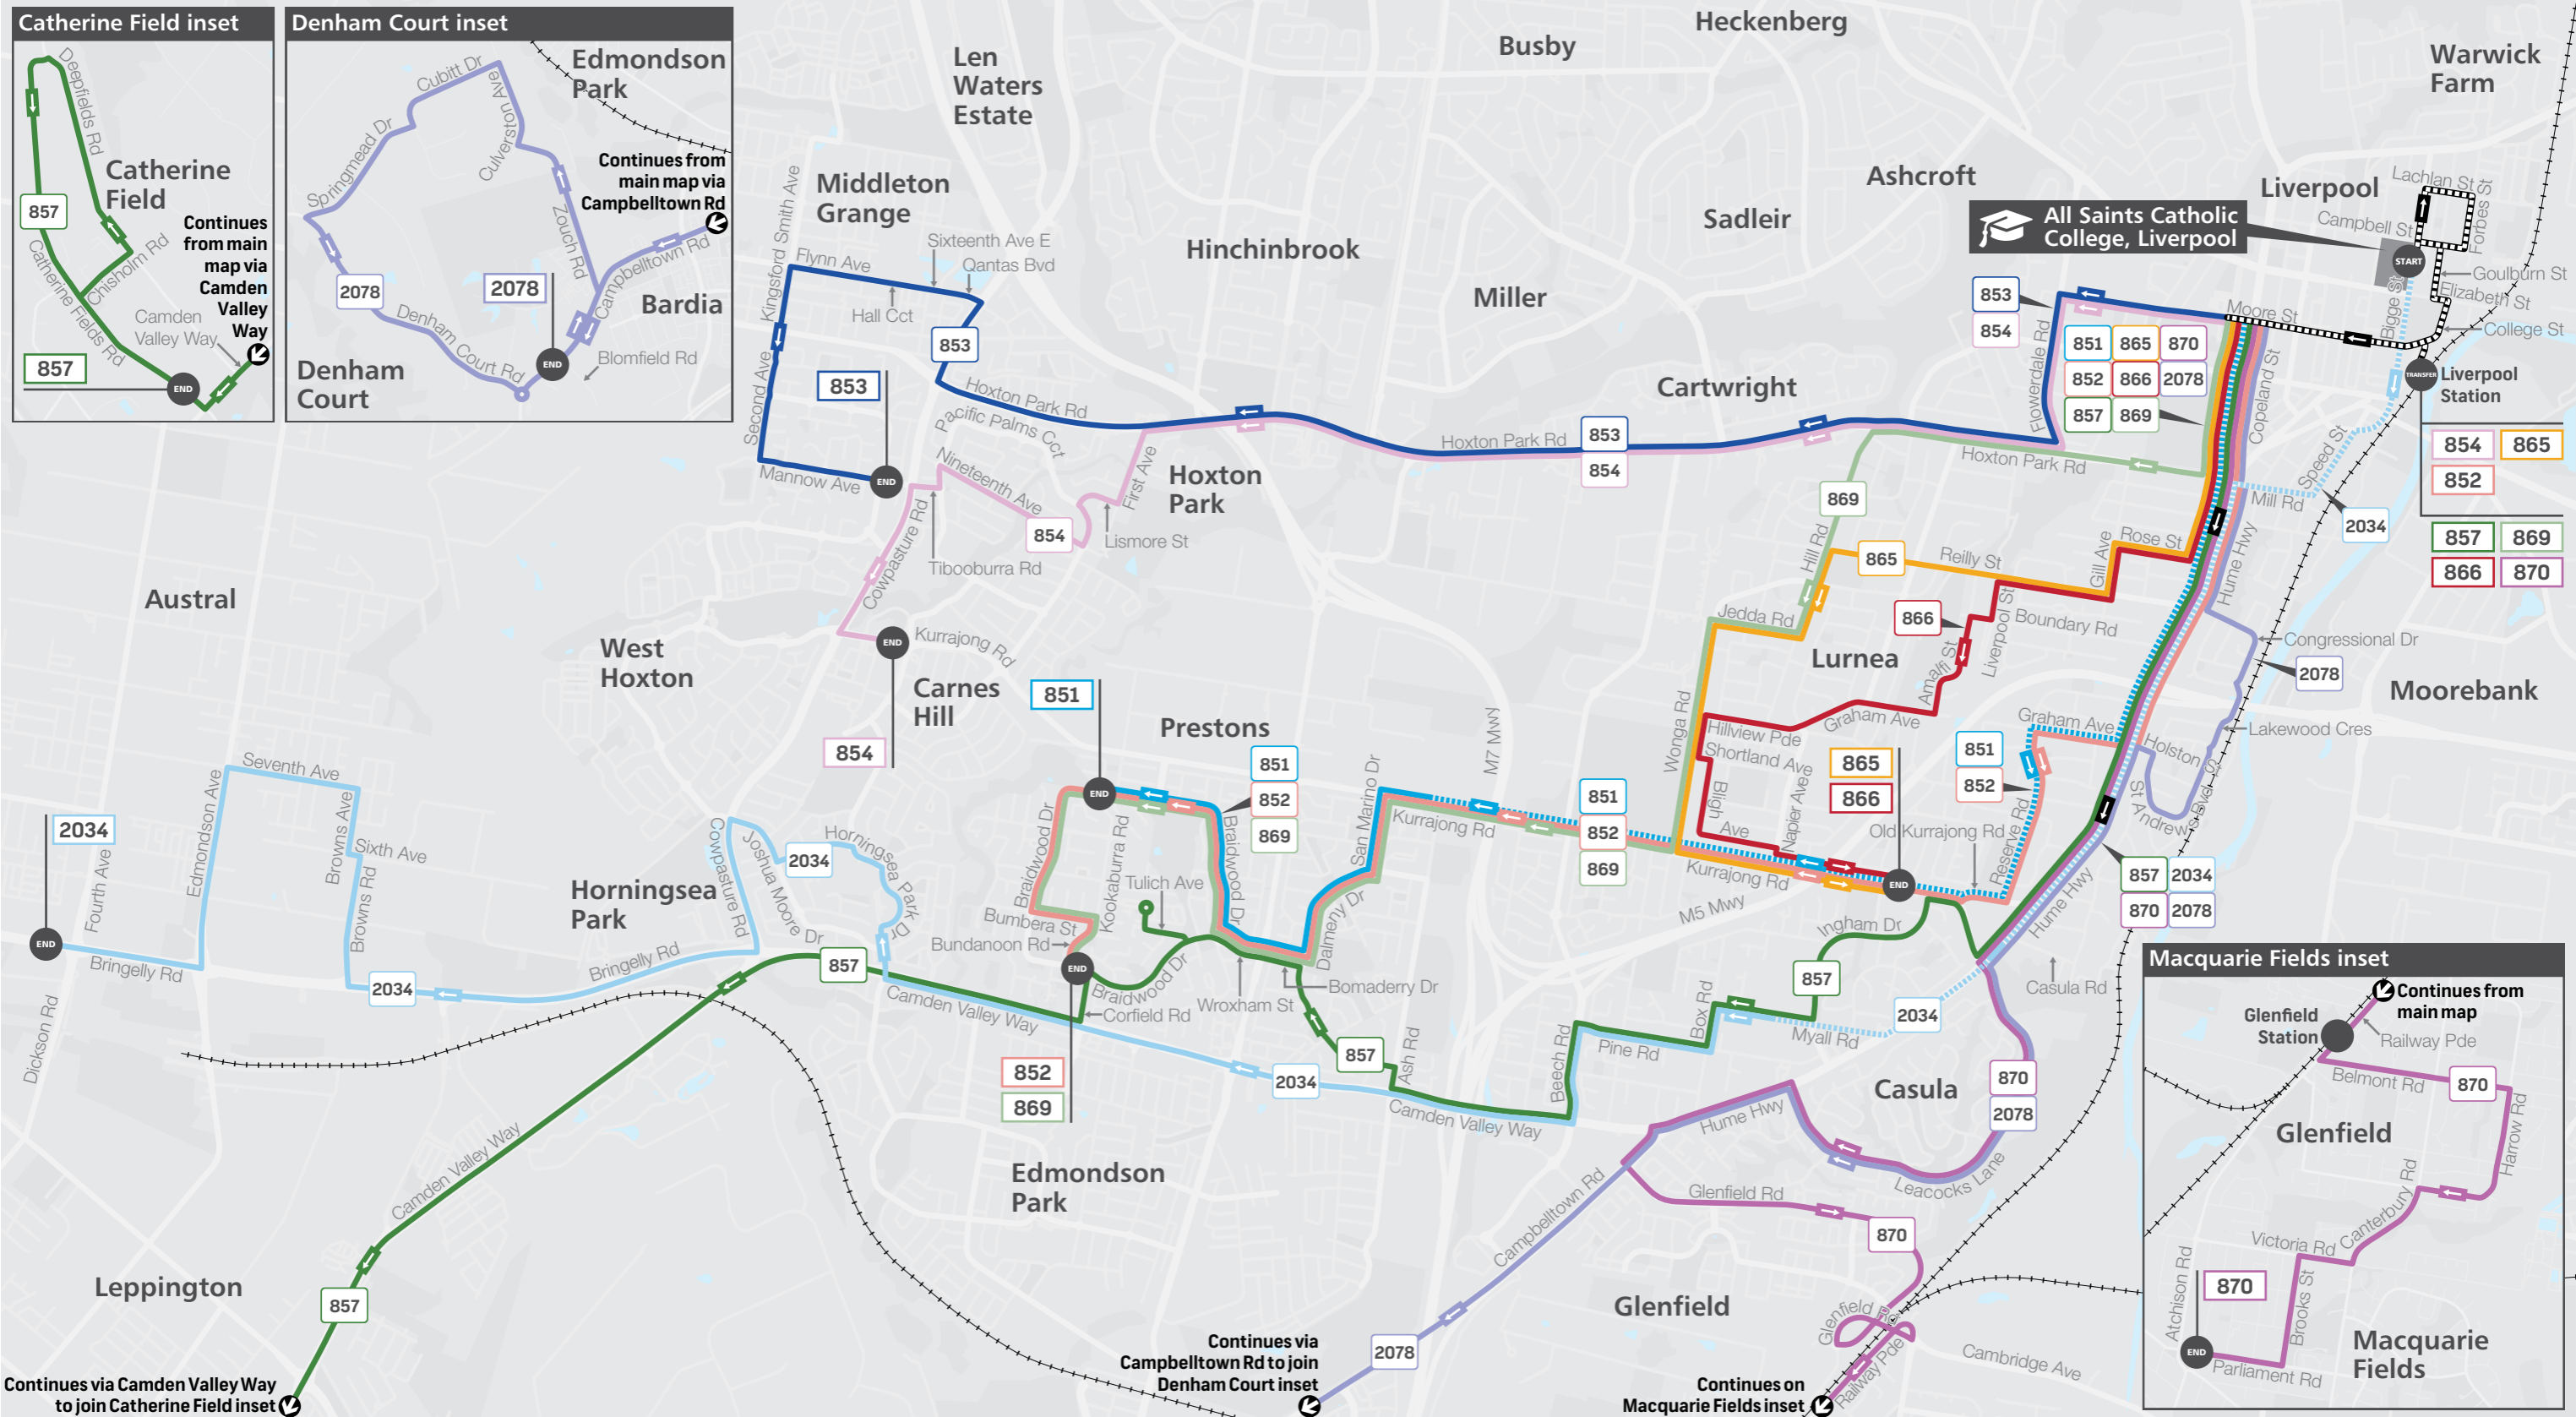

All Saints Catholic College, Liverpool Timetable

Effective 21 June 2026

Casula, Prestons and West Hoxton areas Afternoon bus route map

Page 10 of 10

The bus services contained in this timetable are run by Transit Systems.

For the most up-to-date times and travel options, use the Trip Planner or Departures at transportnsw.info. There may be more travel options available than those shown in this timetable.

Times are shown in 24-hour time (e.g. 5am = 05:00, 5pm = 17:00).

Information contained in this timetable is subject to change without notice. It does not include times for minor stops, short term changes, real-time information or any disruption alerts.

Base map © OpenStreetMap contributors