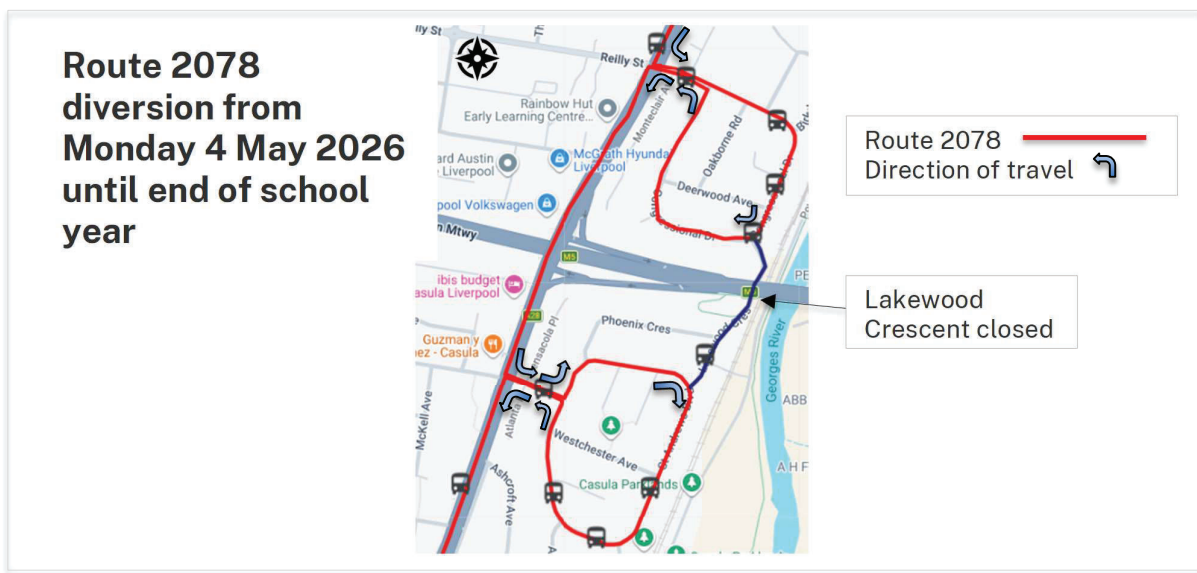

Route 2078

From Monday 4 May 2026 to end of the school year, the Route 2078 will be diverted due to closure of Lakewood Crescent, Casula.

Route 2078 will operate the current path from school to Hume Hwy opp Rose St then left Congressional Dr (full loop), left Congressional Dr, left Hume Hwy, left Holston St, left St Andrews Blvd (full loop), left Holston St, left Hume Hwy then as current path to Campbelltown Rd opp Blomfield Rd.

Omitting Lakewood Cres between Congressional Dr and Phoenix Crescent