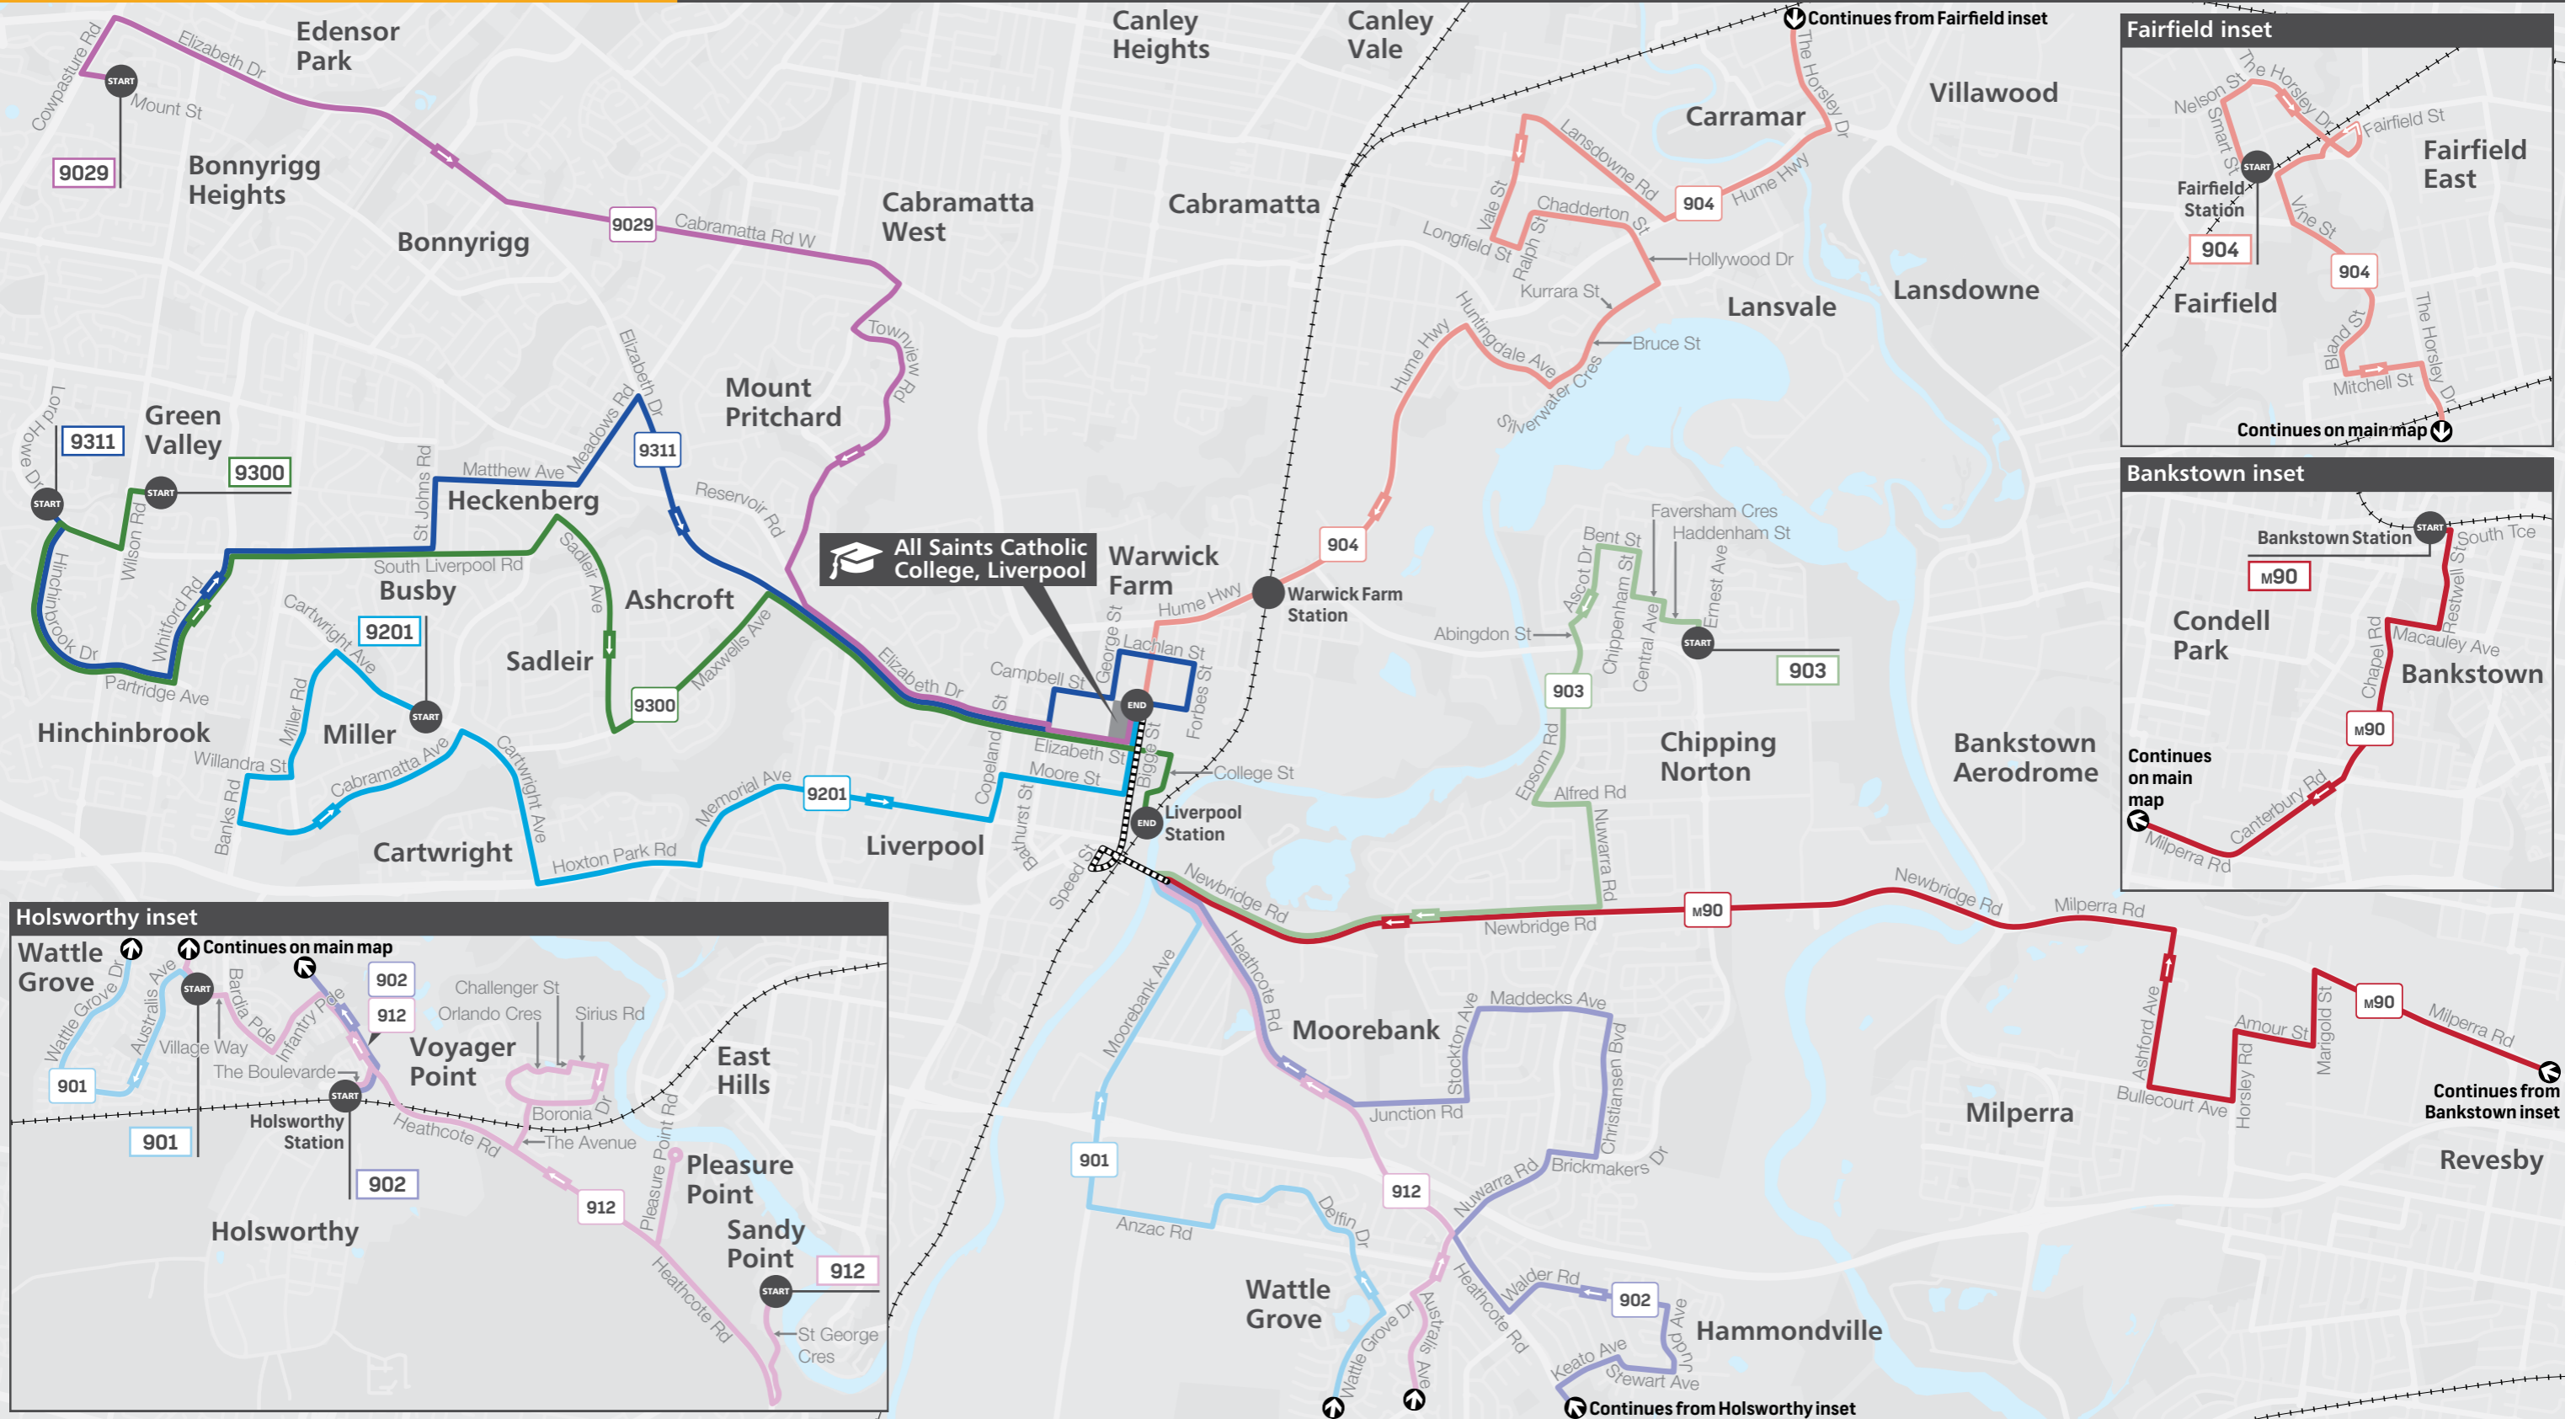

All Saints Catholic College, Liverpool Timetable

Effective 21 June 2026

Bonnyrigg, Cabramatta and Moorebank areas

Morning bus route map

Page 2 of 10

The bus services contained in this timetable are run by Transit Systems.

For the most up-to-date times and travel options, use the Trip Planner or Departures at transportnsw.info. There may be more travel options available than those shown in this timetable.

Times are shown in 24-hour time (e.g. 5am = 05:00, 5pm = 17:00).

Information contained in this timetable is subject to change without notice. It does not include times for minor stops, short term changes, real-time information or any disruption alerts.

Base map © OpenStreetMap contributors