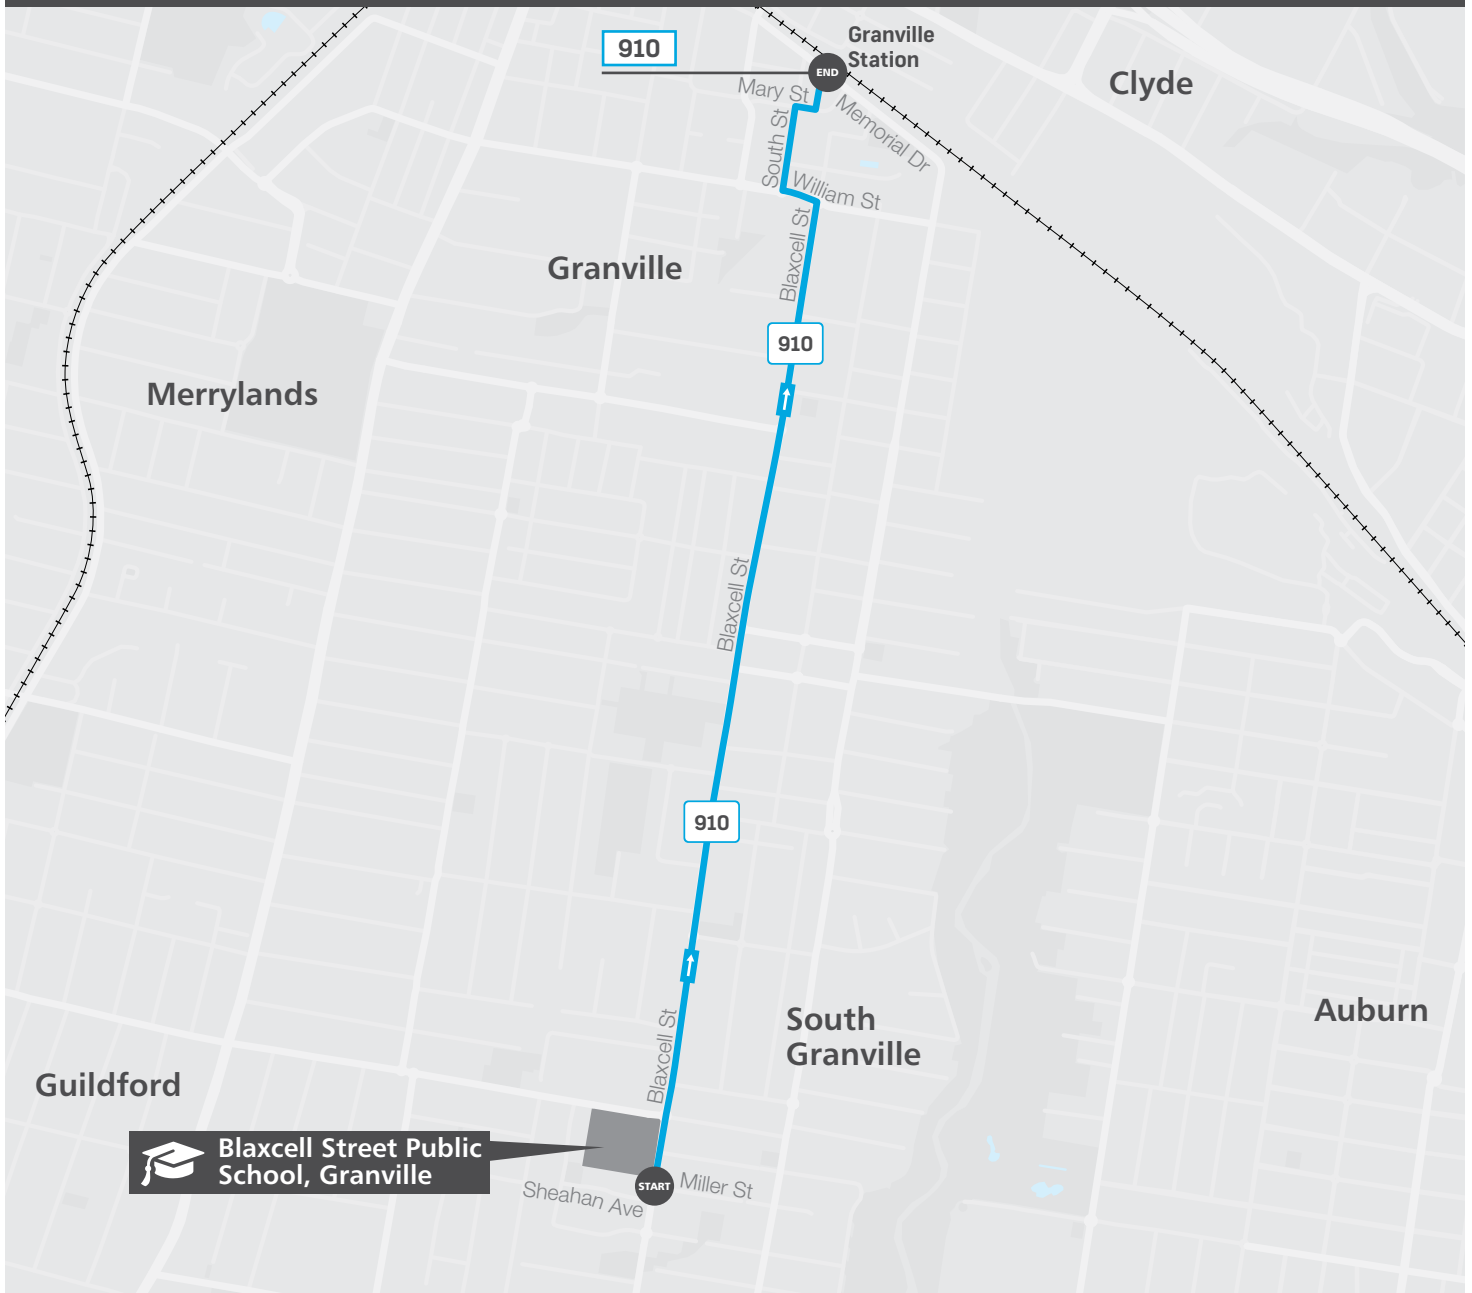

Effective 21 June 2026

Afternoon services

910 To Granville

South Granville Blaxcell St opp Miller St	15:14
South Granville Blaxcell St opp Pegler Ave Walkway	15:19
Granville Blaxcell St opp Charles St	15:23
Granville Station Stand B	15:28

Afternoon bus route map

Page 2 of 2

The bus services contained in this timetable are run by Transit Systems.

For the most up-to-date times and travel options, use the Trip Planner or Departures at transportnsw.info. There may be more travel options available than those shown in this timetable.

Times are shown in 24-hour time (e.g. 5am = 05:00, 5pm = 17:00).

Information contained in this timetable is subject to change without notice. It does not include times for minor stops, short term changes, real-time information or any disruption alerts.