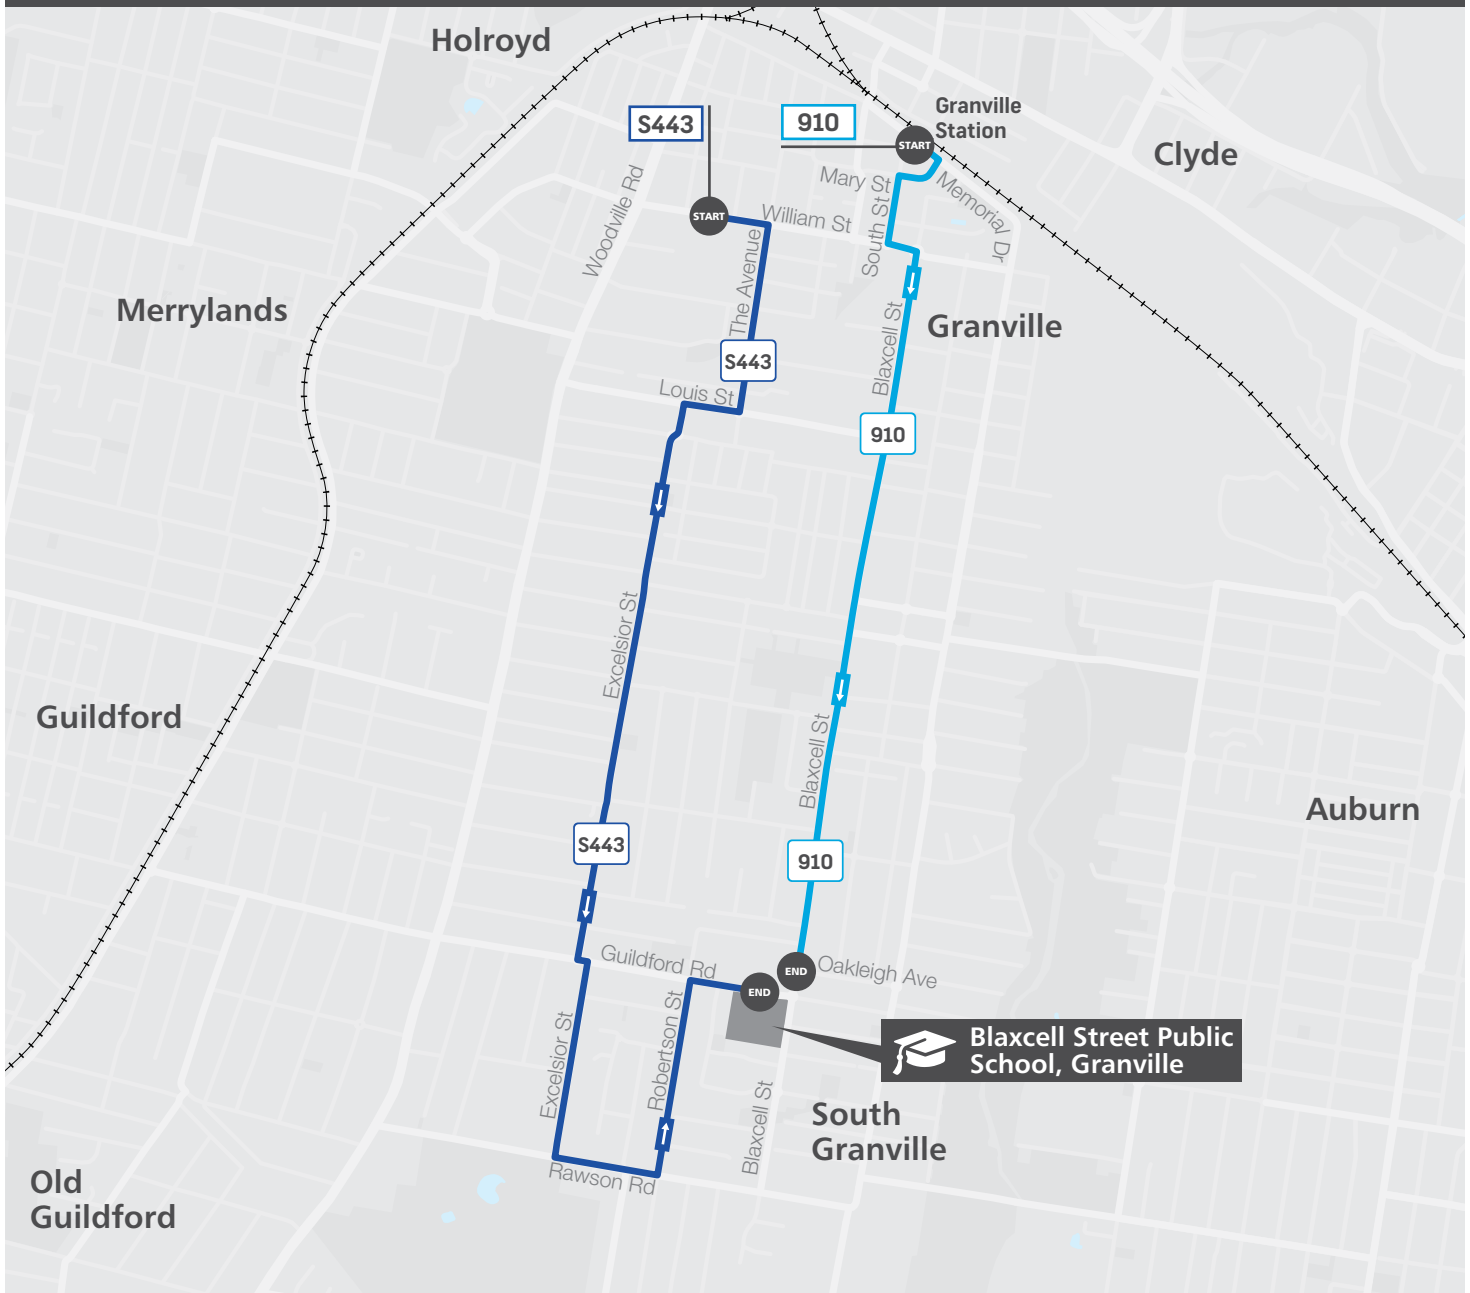

Blaxcell Street Public School, Granville Timetable

Effective 21 June 2026

Morning services

910 From Granville

Granville Station Stand A	08:28
Granville Blaxcell St opp Thomas St	08:32
South Granville Blaxcell St at Pegler Ave Walkway	08:36
South Granville Blaxcell St after Oakleigh Ave	08:37

S443 From Granville

Granville Public School William St	07:57
Blaxcell Street Public School Guildford Rd (opp)	08:11

Morning bus route map

Page 1 of 2

The bus services contained in this timetable are run by Transit Systems.

For the most up-to-date times and travel options, use the Trip Planner or Departures at transportnsw.info. There may be more travel options available than those shown in this timetable.

Times are shown in 24-hour time (e.g. 5am = 05:00, 5pm = 17:00).

Effective 21 June 2026

Afternoon services

910 To Granville

South Granville Blaxcell St opp Miller St	15:14
South Granville Blaxcell St opp Pegler Ave Walkway	15:19
Granville Blaxcell St opp Charles St	15:23
Granville Station Stand B	15:28