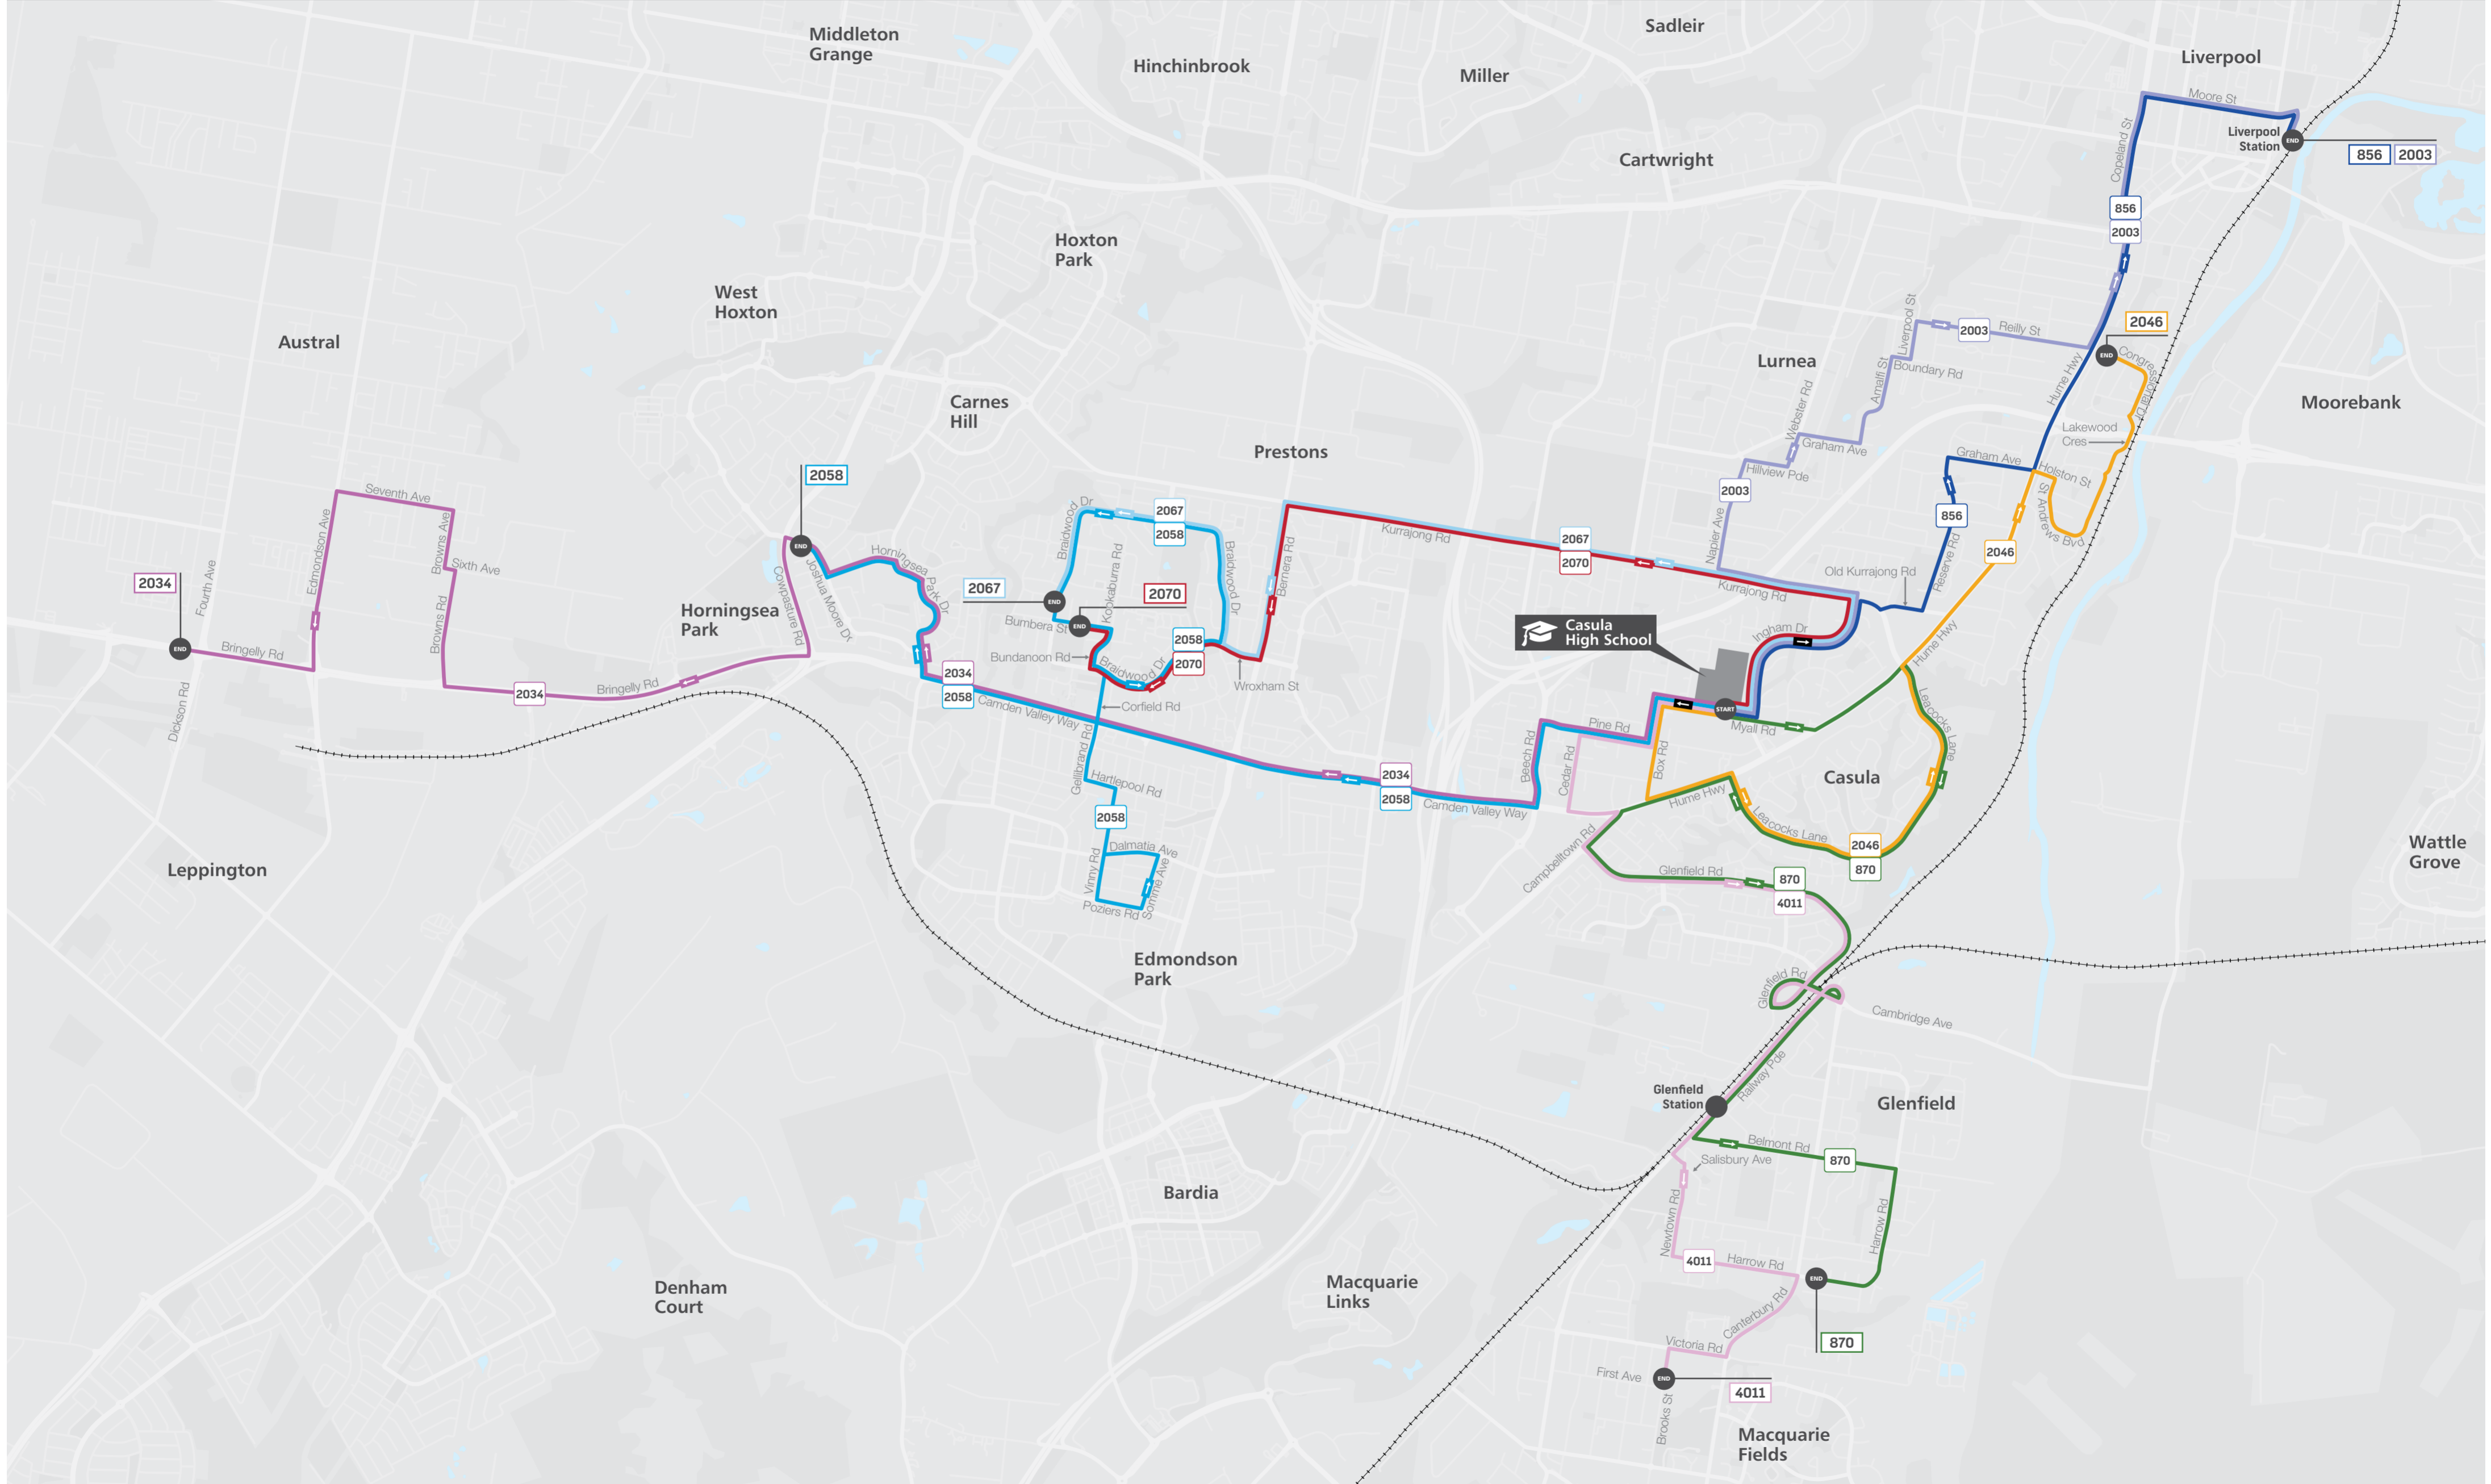

Changes to School buses

Route 2046

From Monday 4 May 2026 to end of the school year, the Route 2046 will be diverted due to closure of Lakewood Crescent, Casula.

Route 2046 will operate the current path from Casula High School to Casula Shops - Hume Hwy, then right Holston St, right St Andrews Blvd (full loop), right Holston St, right Hume Hwy, right Congressional Dr, right Congressional Dr (full loop) to Congressional Dr at Montclair Ave

Page 3 of 4

The bus services contained in this timetable are run by Transit Systems.

For the most up-to-date times and travel options, use the Trip Planner or Departures at transportnsw.info. There may be more travel options available than those shown in this timetable.

Times are shown in 24-hour time (e.g. 5am = 05:00, 5pm = 17:00).

Information contained in this timetable is subject to change without notice. It does not include times for minor stops, short term changes, real-time information or any disruption alerts.