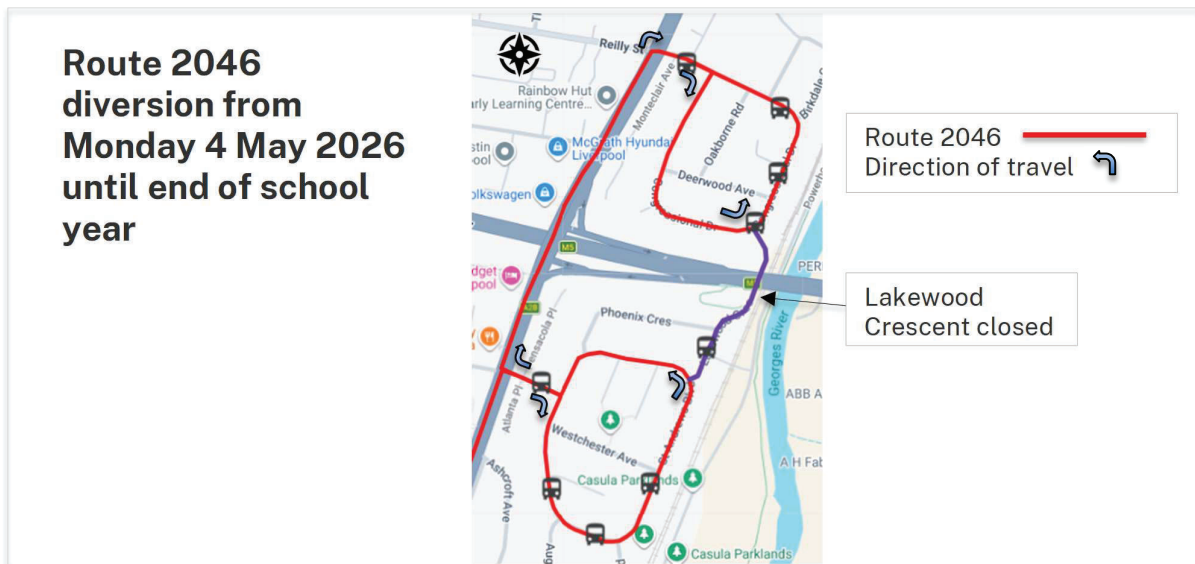

Route 2046

From Monday 4 May 2026 to end of the school year, the Route 2046 will be diverted due to closure of Lakewood Crescent, Casula.

Route 2046 will operate the current path from Casula High School to Casula Shops - Hume Hwy, then right Holston St, right St Andrews Blvd (full loop), right Holston St, right Hume Hwy, right Congressional Dr, right Congressional Dr (full loop) to Congressional Dr at Montclair Ave

Omitting Lakewood Cres between Congressional Dr and Phoenix Crescent