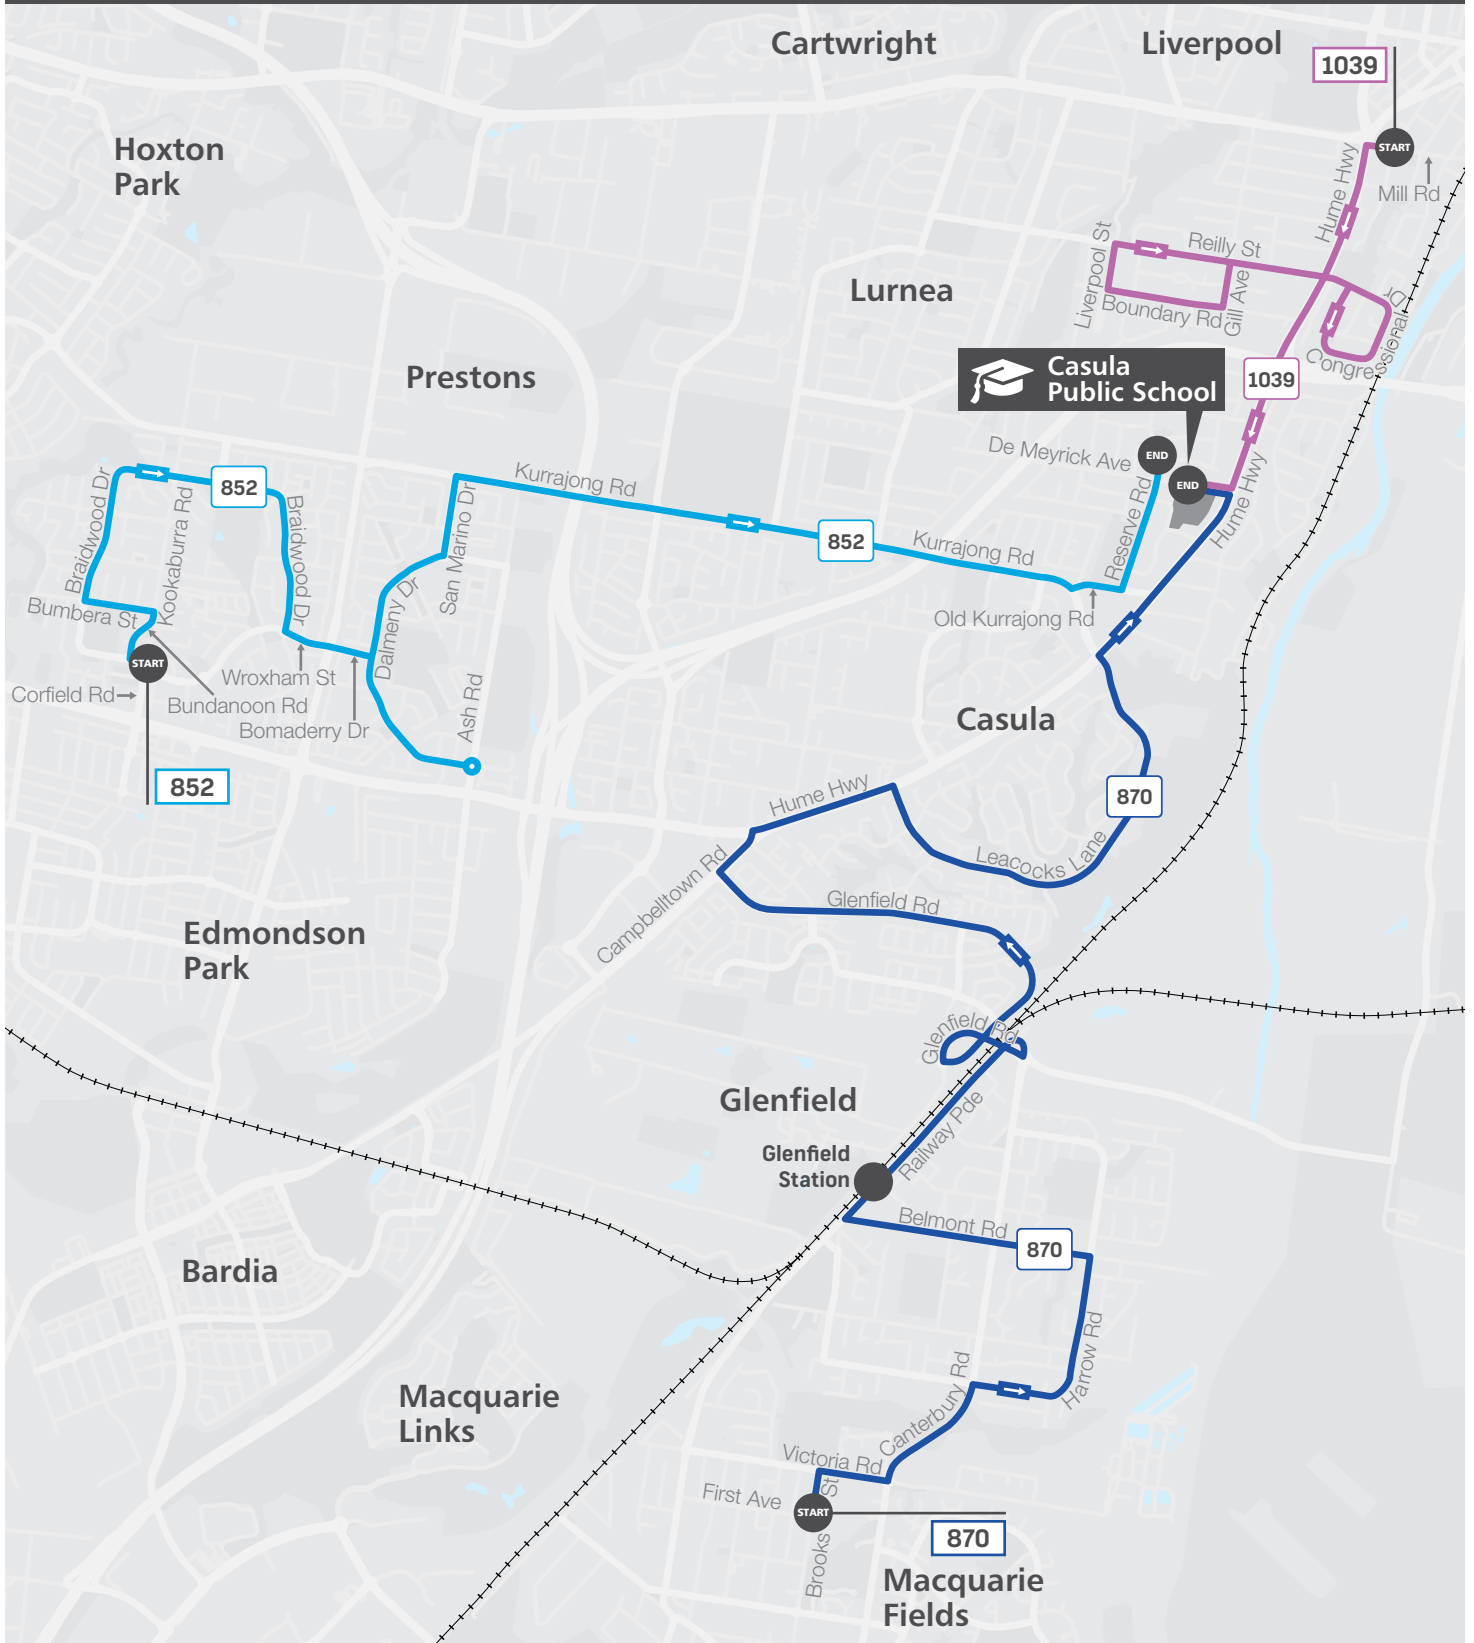

Changes to School buses

Route 2046

From Monday 4 May 2026 to end of the school year, the Route 2046 will be diverted due to closure of Lakewood Crescent, Casula.

Route 2046 will operate the current path from Casula High School to Casula Shops - Hume Hwy, then right Holston St, right St Andrews Blvd (full loop), right Holston St, right Hume Hwy, right Congressional Dr, right Congressional Dr (full loop) to Congressional Dr at Montclair Ave

1039 From Liverpool

Liverpool Mill Rd at Hume Hwy	08:36
Liverpool Reilly St & Raine Ave	08:45
Casula Public School De Meyrick Ave	08:55

Morning bus route map - see next page

Page 1 of 4

The bus services contained in this timetable are run by Transit Systems.

Effective 30 November 2025

Morning bus route map

Page 2 of 4

The bus services contained in this timetable are run by Transit Systems.

For the most up-to-date times and travel options, use the Trip Planner or Departures at transportnsw.info. There may be more travel options available than those shown in this timetable.