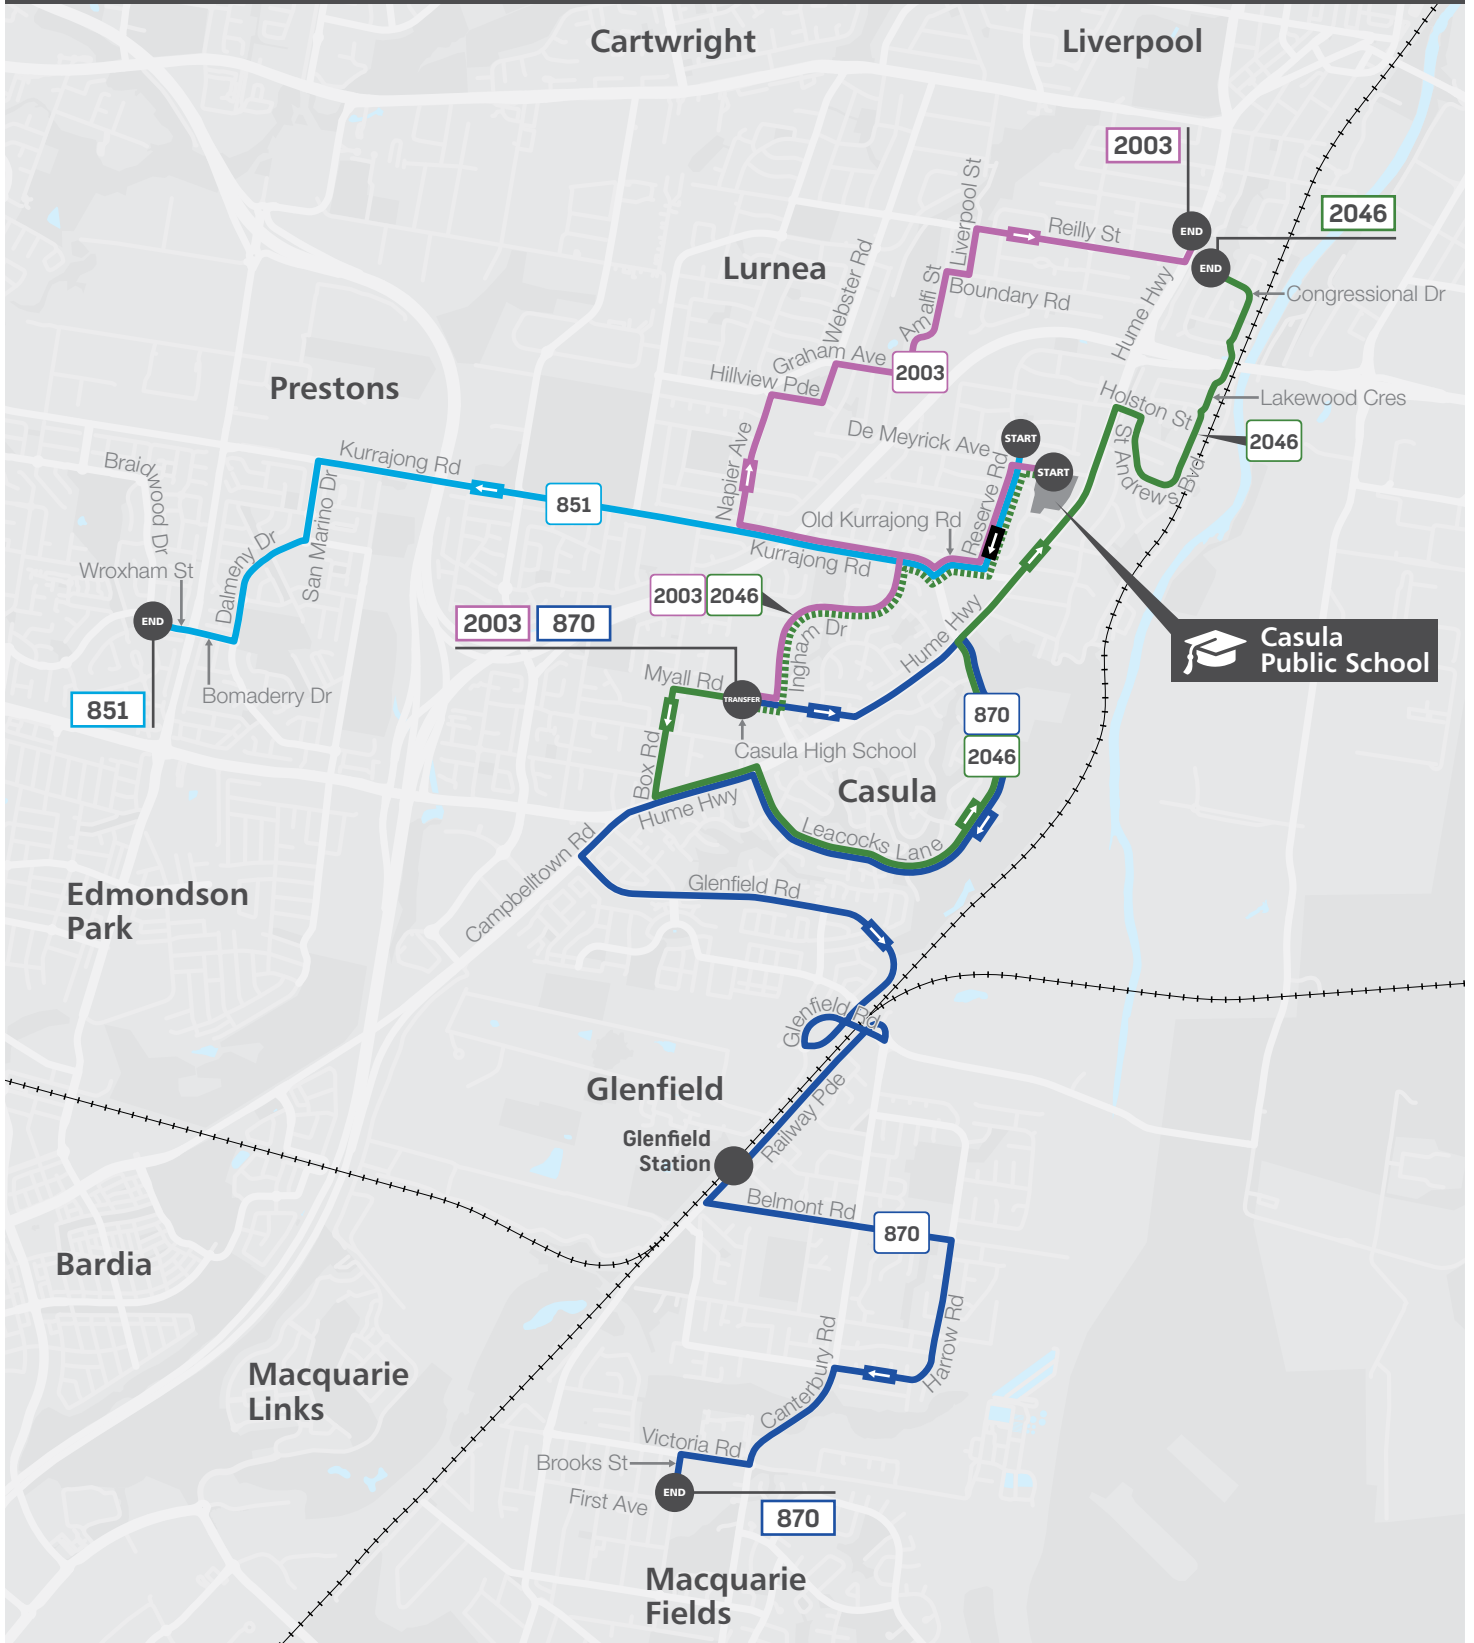

Changes to School buses

Route 2046

From Monday 4 May 2026 to end of the school year, the Route 2046 will be diverted due to closure of Lakewood Crescent, Casula.

Route 2046 will operate the current path from Casula High School to Casula Shops - Hume Hwy, then right Holston St, right St Andrews Blvd (full loop), right Holston St, right Hume Hwy, right Congressional Dr, right Congressional Dr (full loop) to Congressional Dr at Montclair Ave

1039 From Liverpool

Liverpool Mill Rd at Hume Hwy	08:36
Liverpool Reilly St & Raine Ave	08:45
Casula Public School De Meyrick Ave	08:55

Morning bus route map - see next page

Page 1 of 4

The bus services contained in this timetable are run by Transit Systems.

For the most up-to-date times and travel options, use the Trip Planner or Departures at transportnsw.info. There may be more travel options available than those shown in this timetable.

Times are shown in 24-hour time (e.g. 5am = 05:00, 5pm = 17:00).

Effective 30 November 2025

Afternoon bus route map

Page 4 of 4

The bus services contained in this timetable are run by Transit Systems.

For the most up-to-date times and travel options, use the Trip Planner or Departures at transportnsw.info. There may be more travel options available than those shown in this timetable.