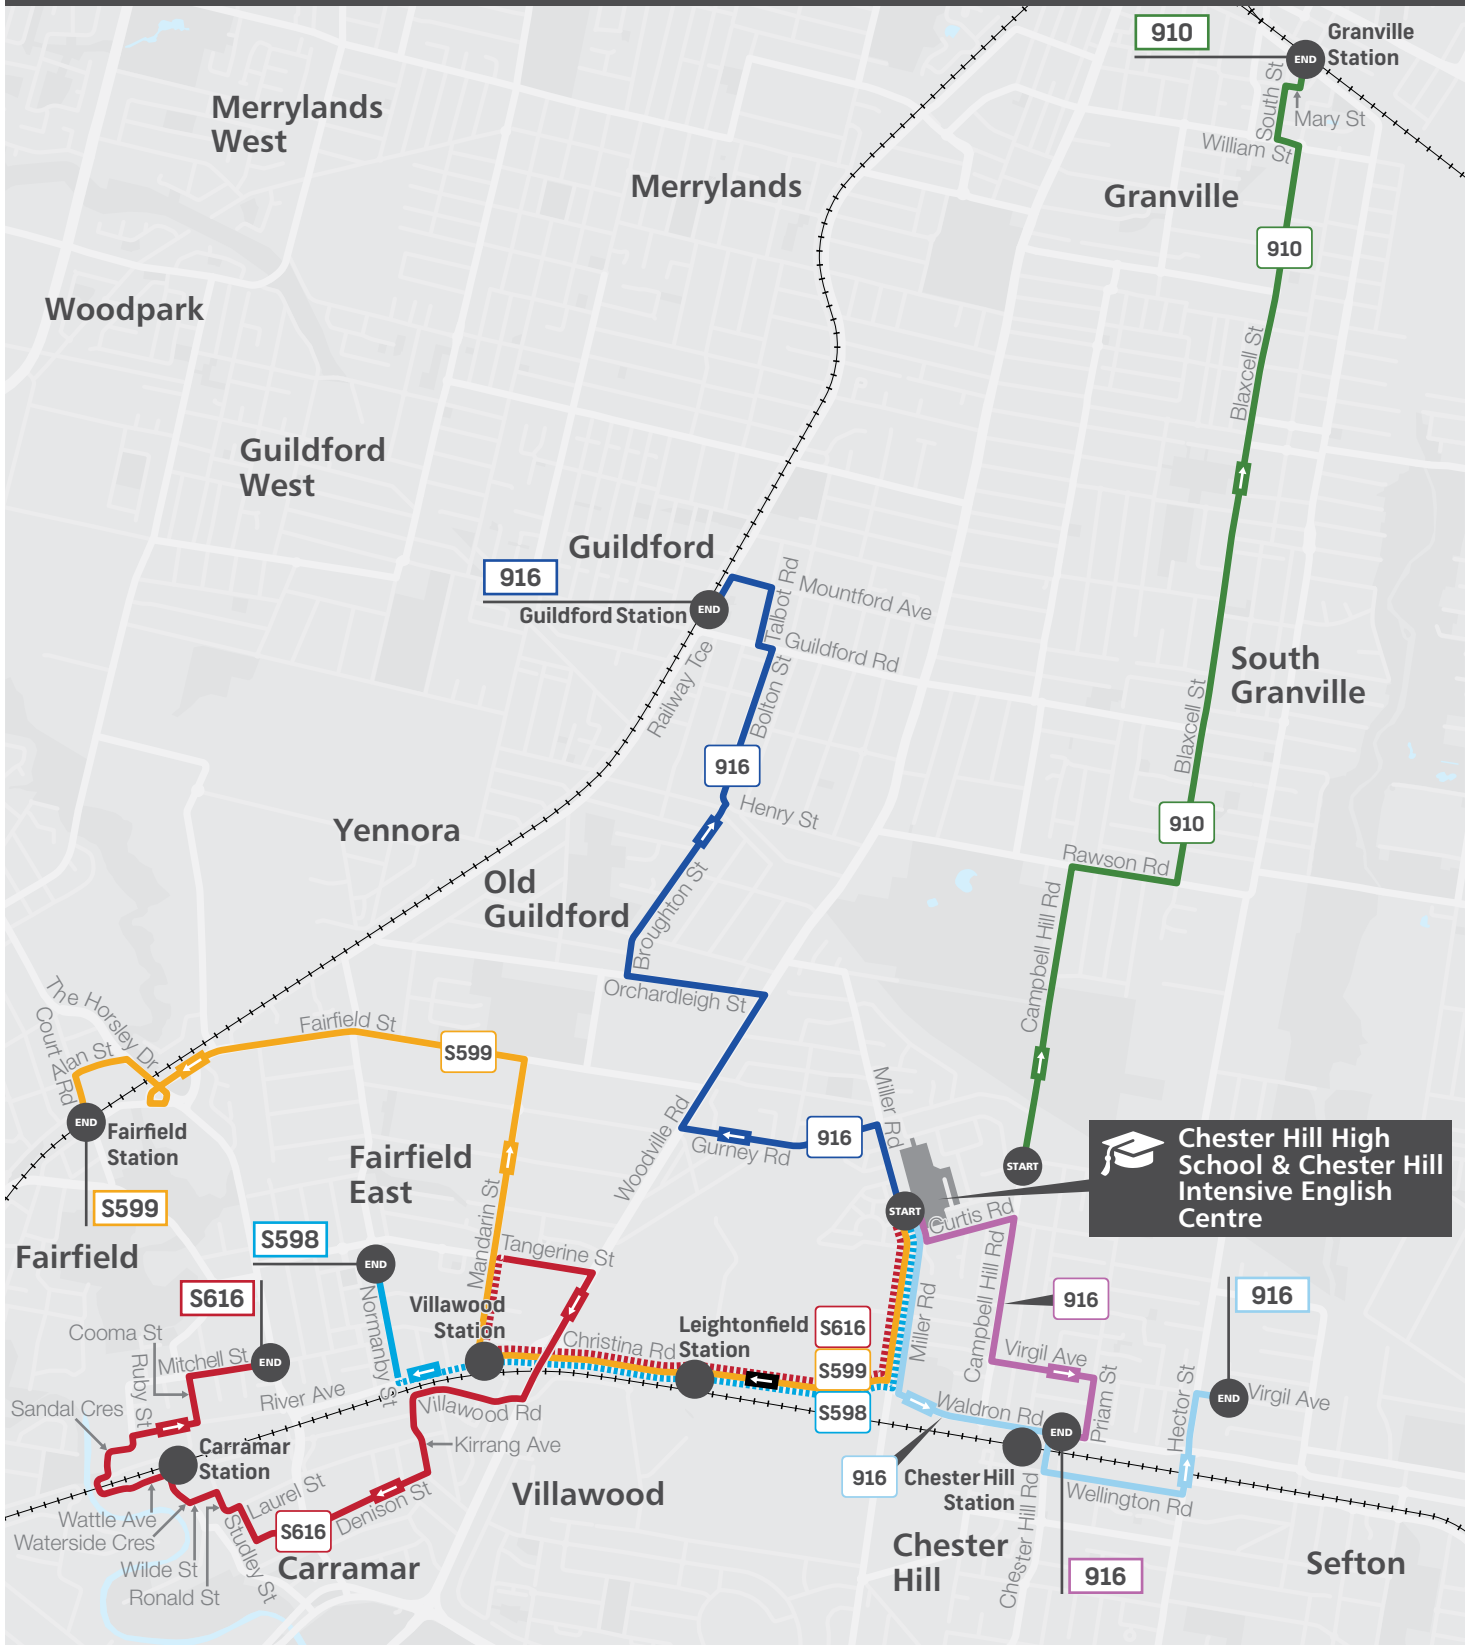

Chester Hill High School & Chester Hill Intensive English Centre Timetable

Effective 21 June 2026

Afternoon bus route map

Page 4 of 4

The bus services contained in this timetable are run by Transit Systems.

For the most up-to-date times and travel options, use the Trip Planner or Departures at transportnsw.info. There may be more travel options available than those shown in this timetable.

Times are shown in 24-hour time (e.g. 5am = 05:00, 5pm = 17:00).

Information contained in this timetable is subject to change without notice. It does not include times for minor stops, short term changes, real-time information or any disruption alerts.