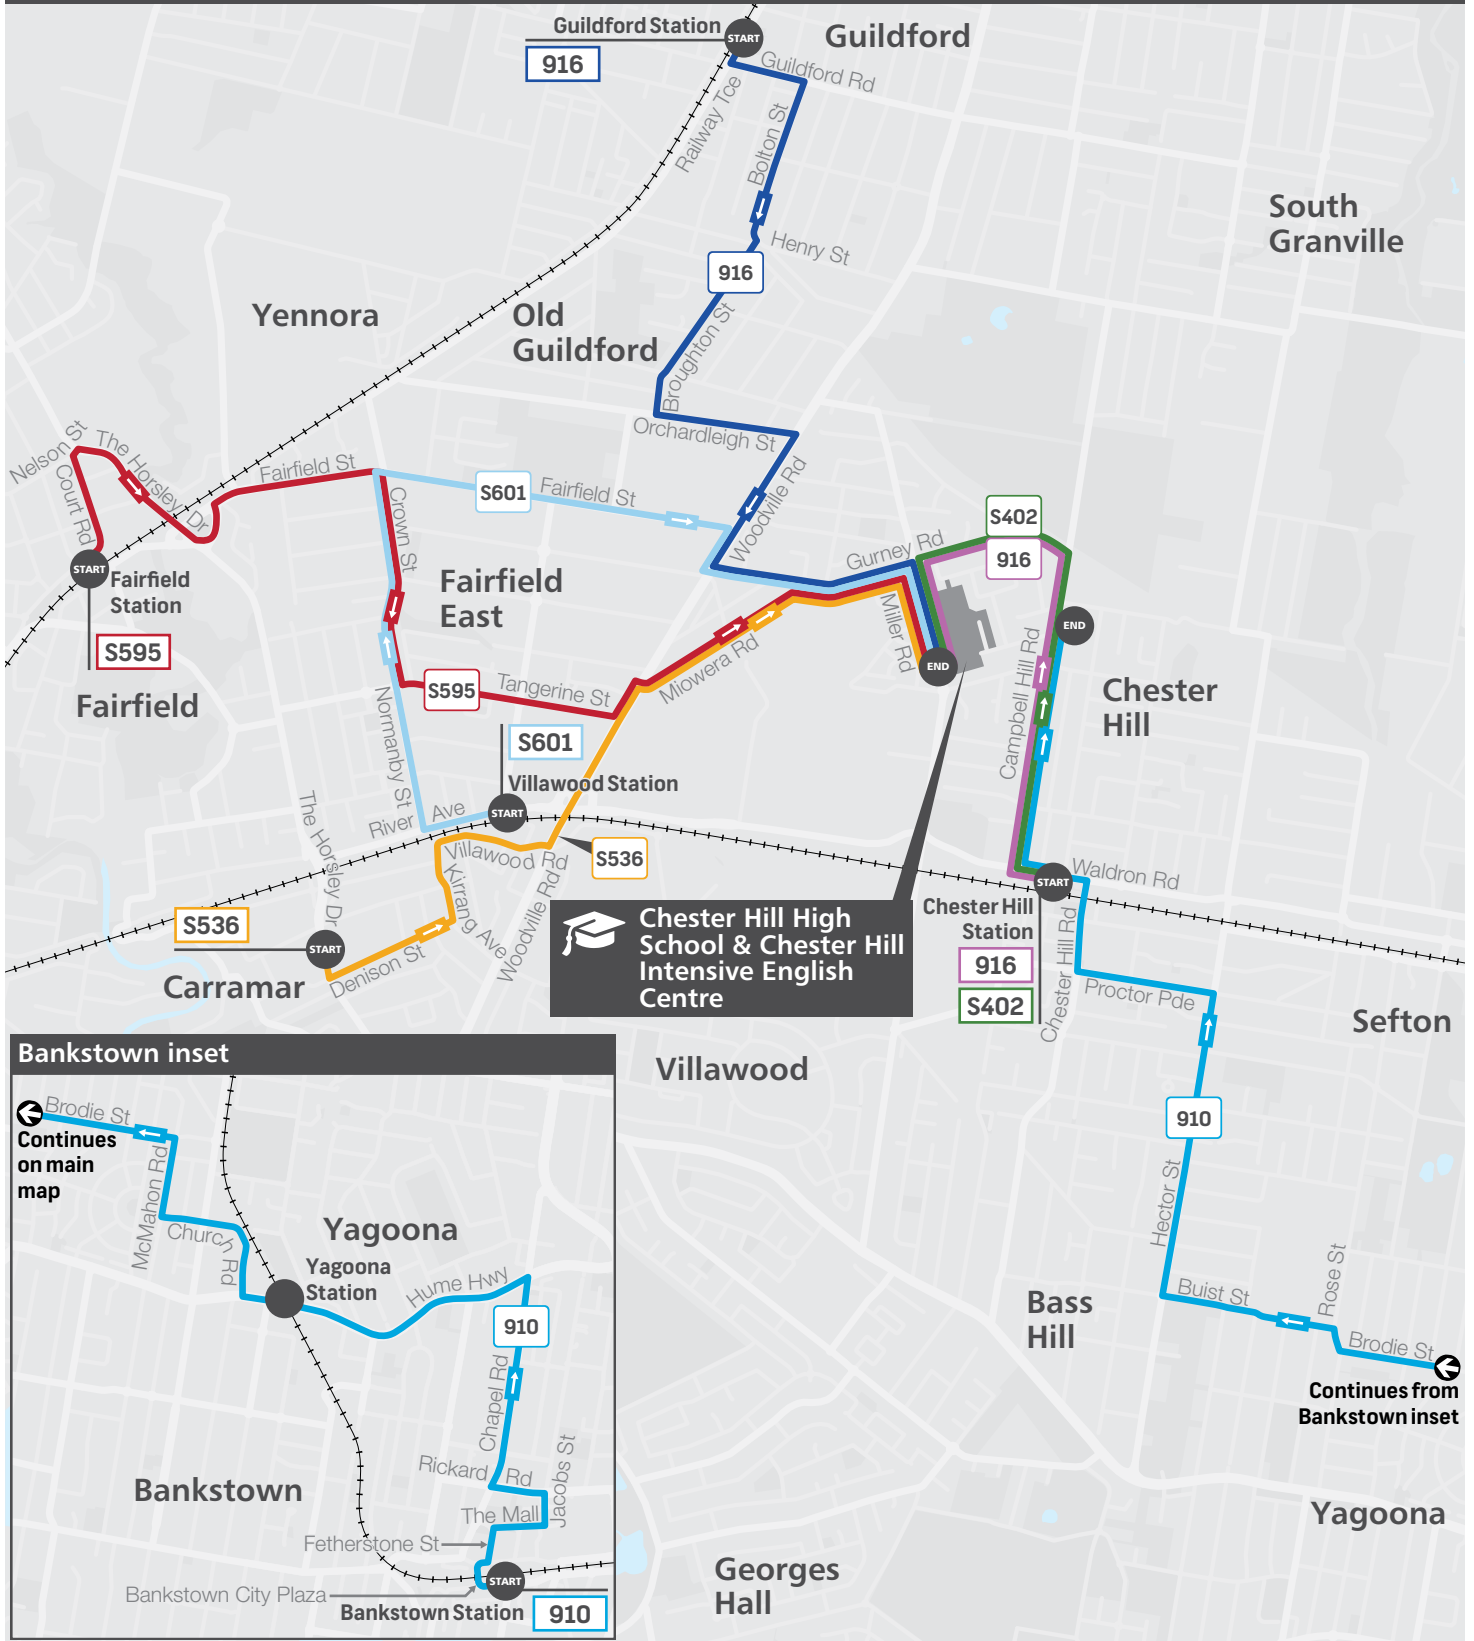

Chester Hill High School & Chester Hill Intensive English Centre Timetable

Effective 21 June 2026

Morning bus route map

Page 2 of 4

The bus services contained in this timetable are run by Transit Systems.

For the most up-to-date times and travel options, use the Trip Planner or Departures at transportnsw.info. There may be more travel options available than those shown in this timetable.

Times are shown in 24-hour time (e.g. 5am = 05:00, 5pm = 17:00).

Information contained in this timetable is subject to change without notice. It does not include times for minor stops, short term changes, real-time information or any disruption alerts.