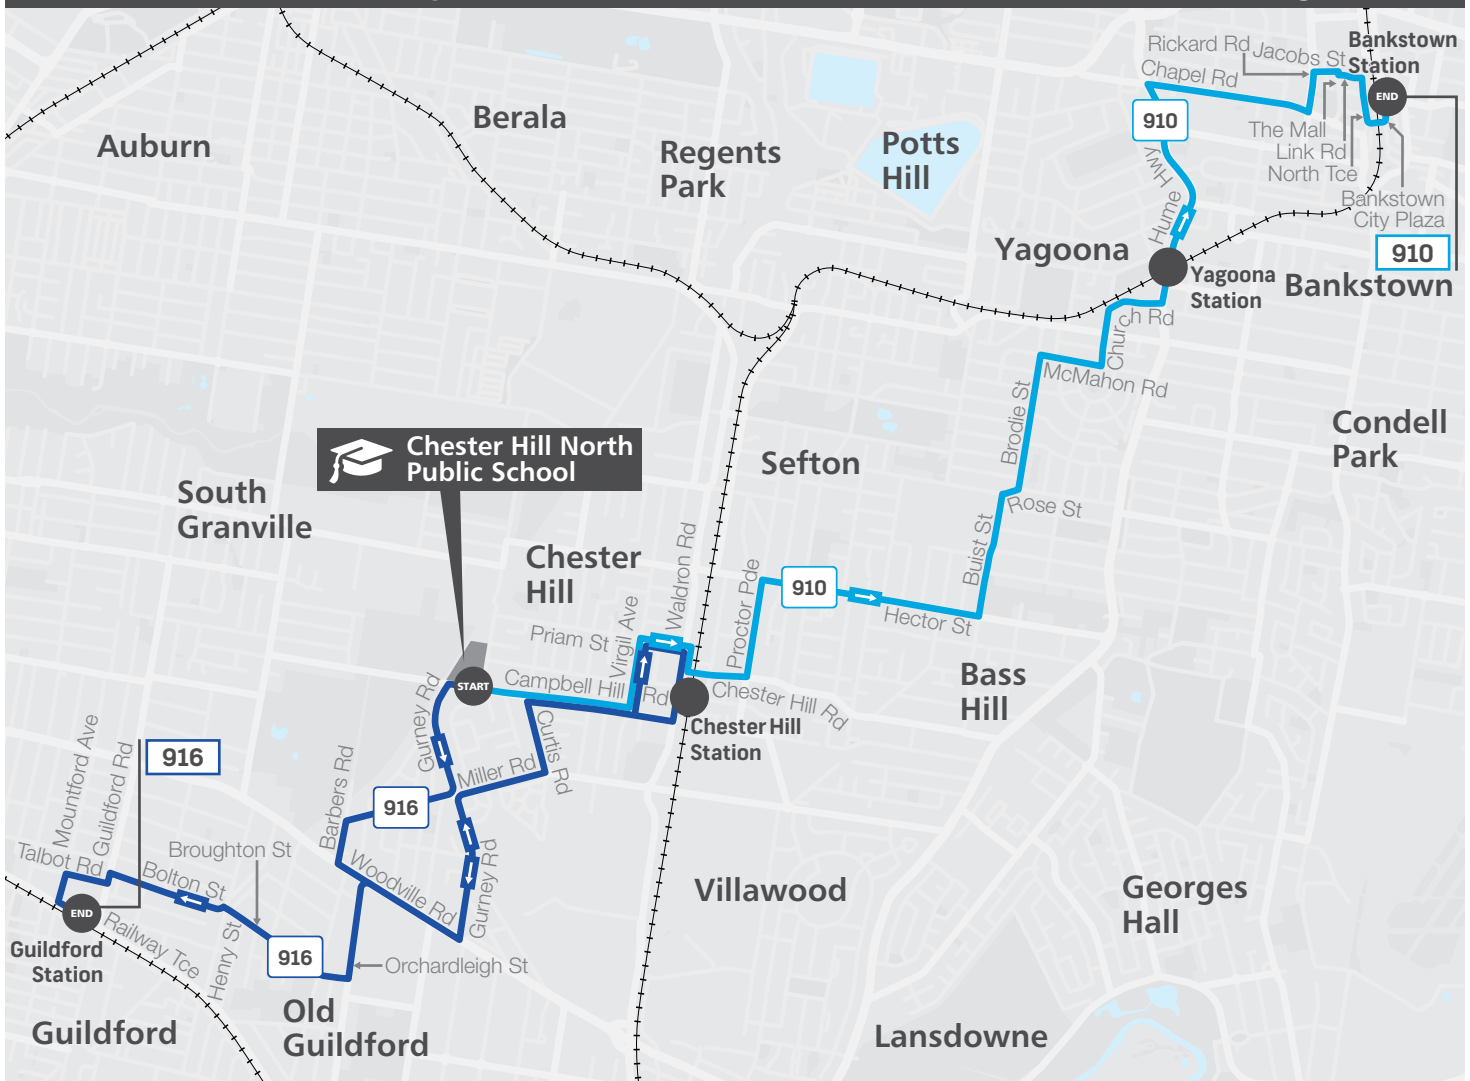

## Afternoon bus route map

Page 2 of 2

The bus services contained in this timetable are run by Transit Systems.

For the most up-to-date times and travel options, use the Trip Planner or Departures at [transportnsw.info](https://transportnsw.info). There may be more travel options available than those shown in this timetable.