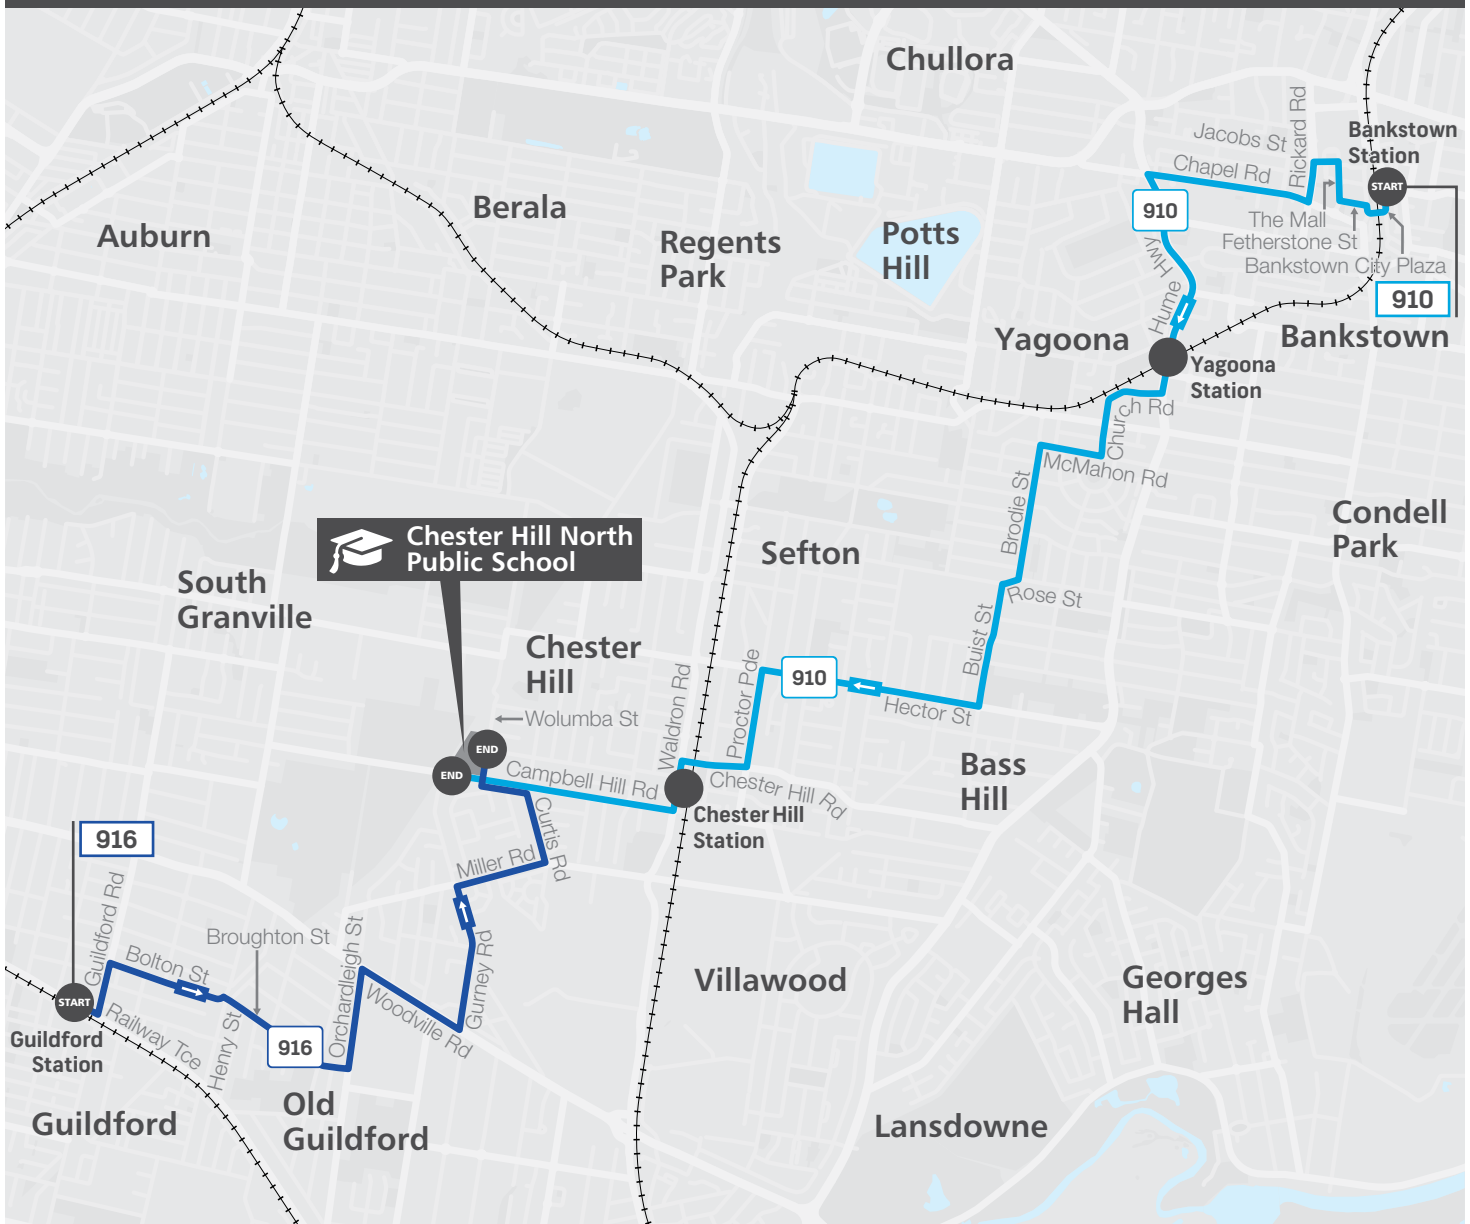

### 910 From Bankstown

Bankstown Station Stand D	08:05
Bankstown Central The Mall (opp)	08:07
Yagoona Station Hume Hwy (opp)	08:15
Bass Hill Walshaw Park, Buist St	08:23
Chester Hill Station Waldron Rd	08:31
Chester Hill North Public School Campbell Hill Rd (opp)	08:36

### 916 From Guildford

Guildford Station Railway St (opp)	08:17
Old Guildford Public School Orchardleigh St (opp)	08:24
Chester Hill Gurney Rd before Miller Rd	08:29
Chester Hill High School Miller Rd	08:31
Chester Hill North Public School Wolumba St	08:34

## Morning bus route map

Page 1 of 2

The bus services contained in this timetable are run by Transit Systems.

For the most up-to-date times and travel options, use the Trip Planner or Departures at [transportnsw.info](http://transportnsw.info). There may be more travel options available than those shown in this timetable.