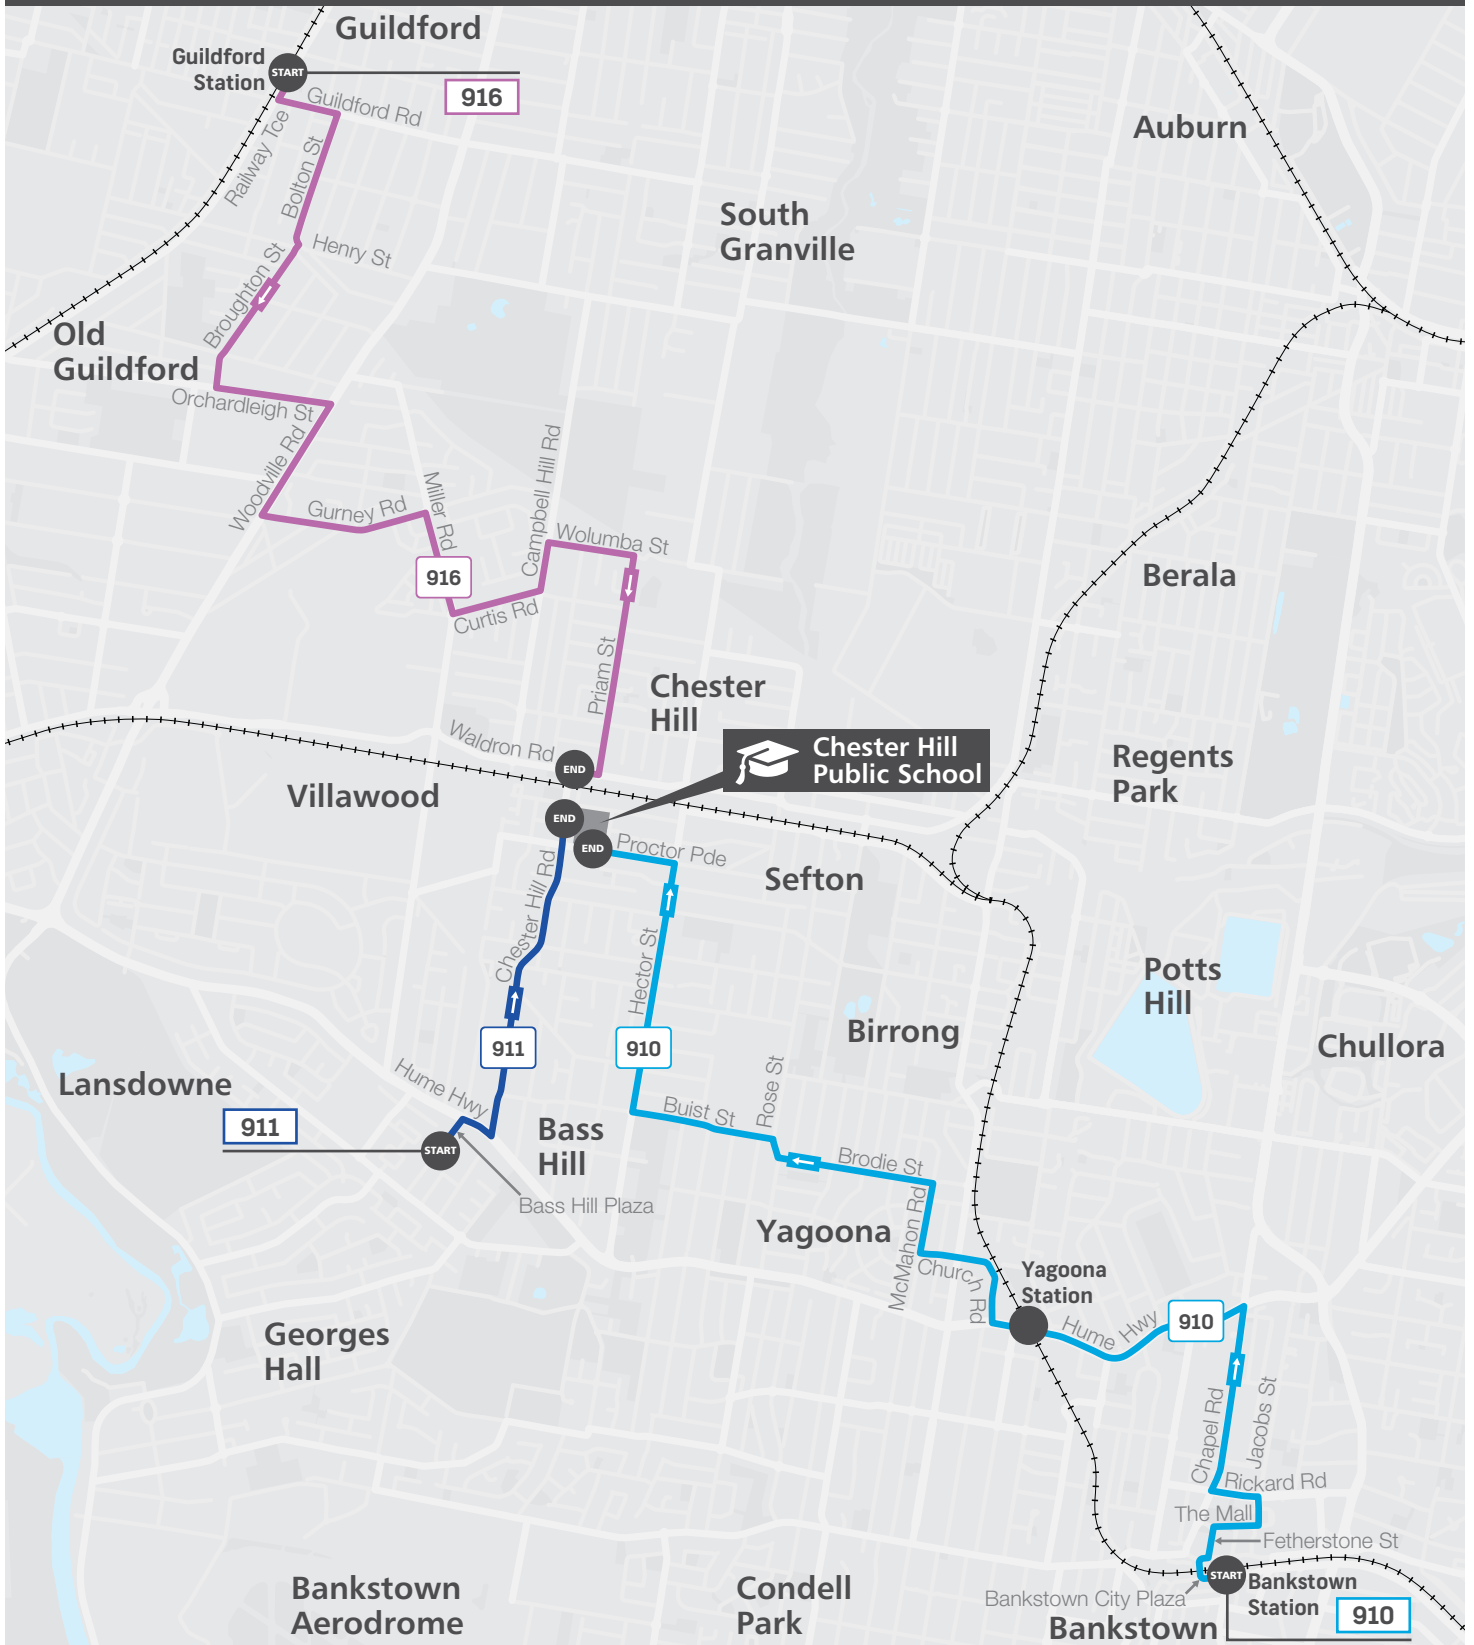

Chester Hill Public School Timetable

Effective 21 June 2026

Morning bus route map

Page 2 of 4

The bus services contained in this timetable are run by Transit Systems.

For the most up-to-date times and travel options, use the Trip Planner or Departures at transportnsw.info. There may be more travel options available than those shown in this timetable.

Times are shown in 24-hour time (e.g. 5am = 05:00, 5pm = 17:00).

Information contained in this timetable is subject to change without notice. It does not include times for minor stops, short term changes, real-time information or any disruption alerts.