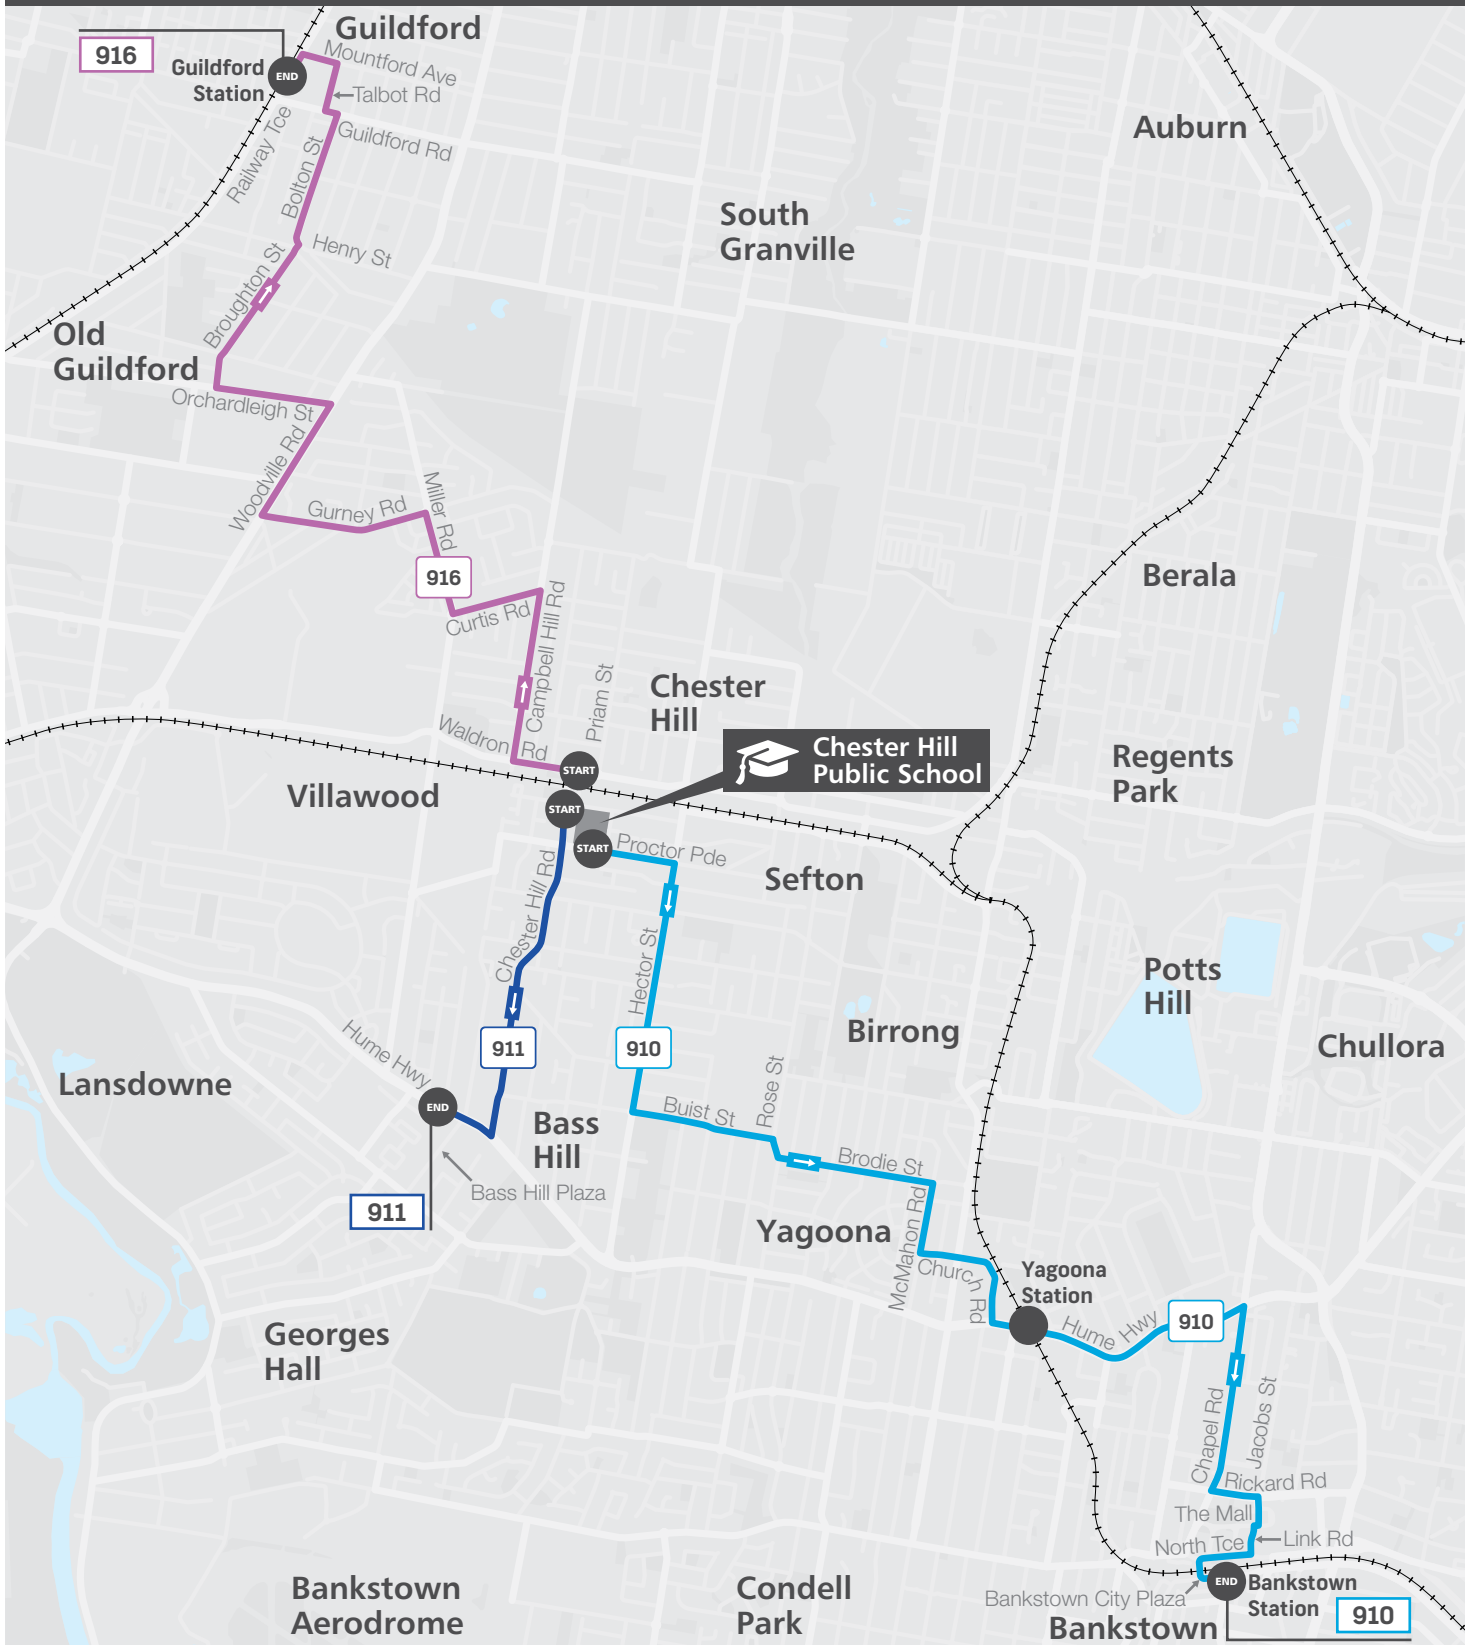

Chester Hill Public School Timetable

Effective 21 June 2026

Afternoon bus route map

Page 4 of 4

The bus services contained in this timetable are run by Transit Systems.

For the most up-to-date times and travel options, use the Trip Planner or Departures at transportnsw.info. There may be more travel options available than those shown in this timetable.

Times are shown in 24-hour time (e.g. 5am = 05:00, 5pm = 17:00).

Information contained in this timetable is subject to change without notice. It does not include times for minor stops, short term changes, real-time information or any disruption alerts.