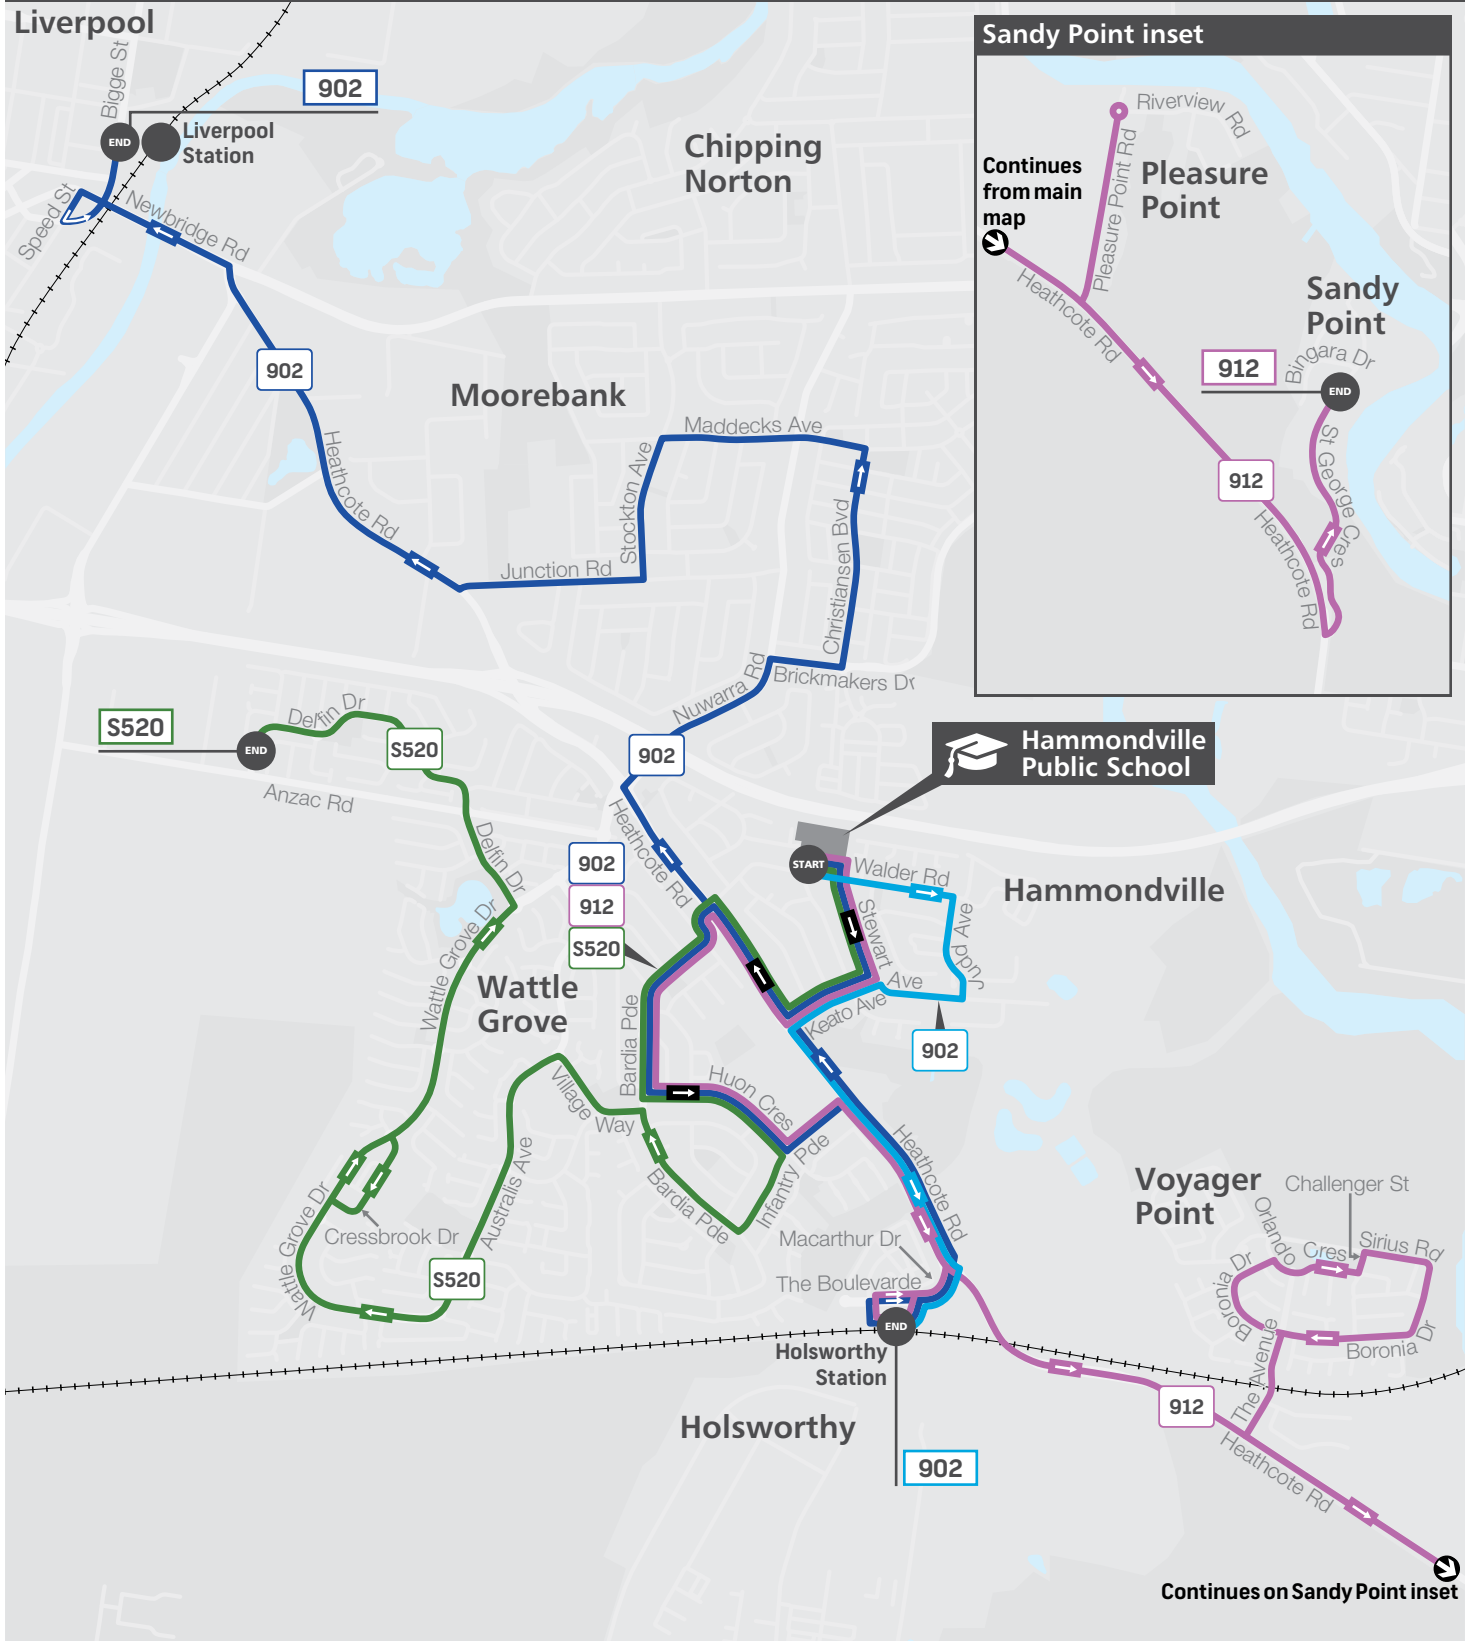

Hammondville Public School Timetable

Effective 21 June 2026

Afternoon bus route map

Page 4 of 4

The bus services contained in this timetable are run by Transit Systems.

For the most up-to-date times and travel options, use the Trip Planner or Departures at transportnsw.info. There may be more travel options available than those shown in this timetable.

Times are shown in 24-hour time (e.g. 5am = 05:00, 5pm = 17:00).

Information contained in this timetable is subject to change without notice. It does not include times for minor stops, short term changes, real-time information or any disruption alerts.