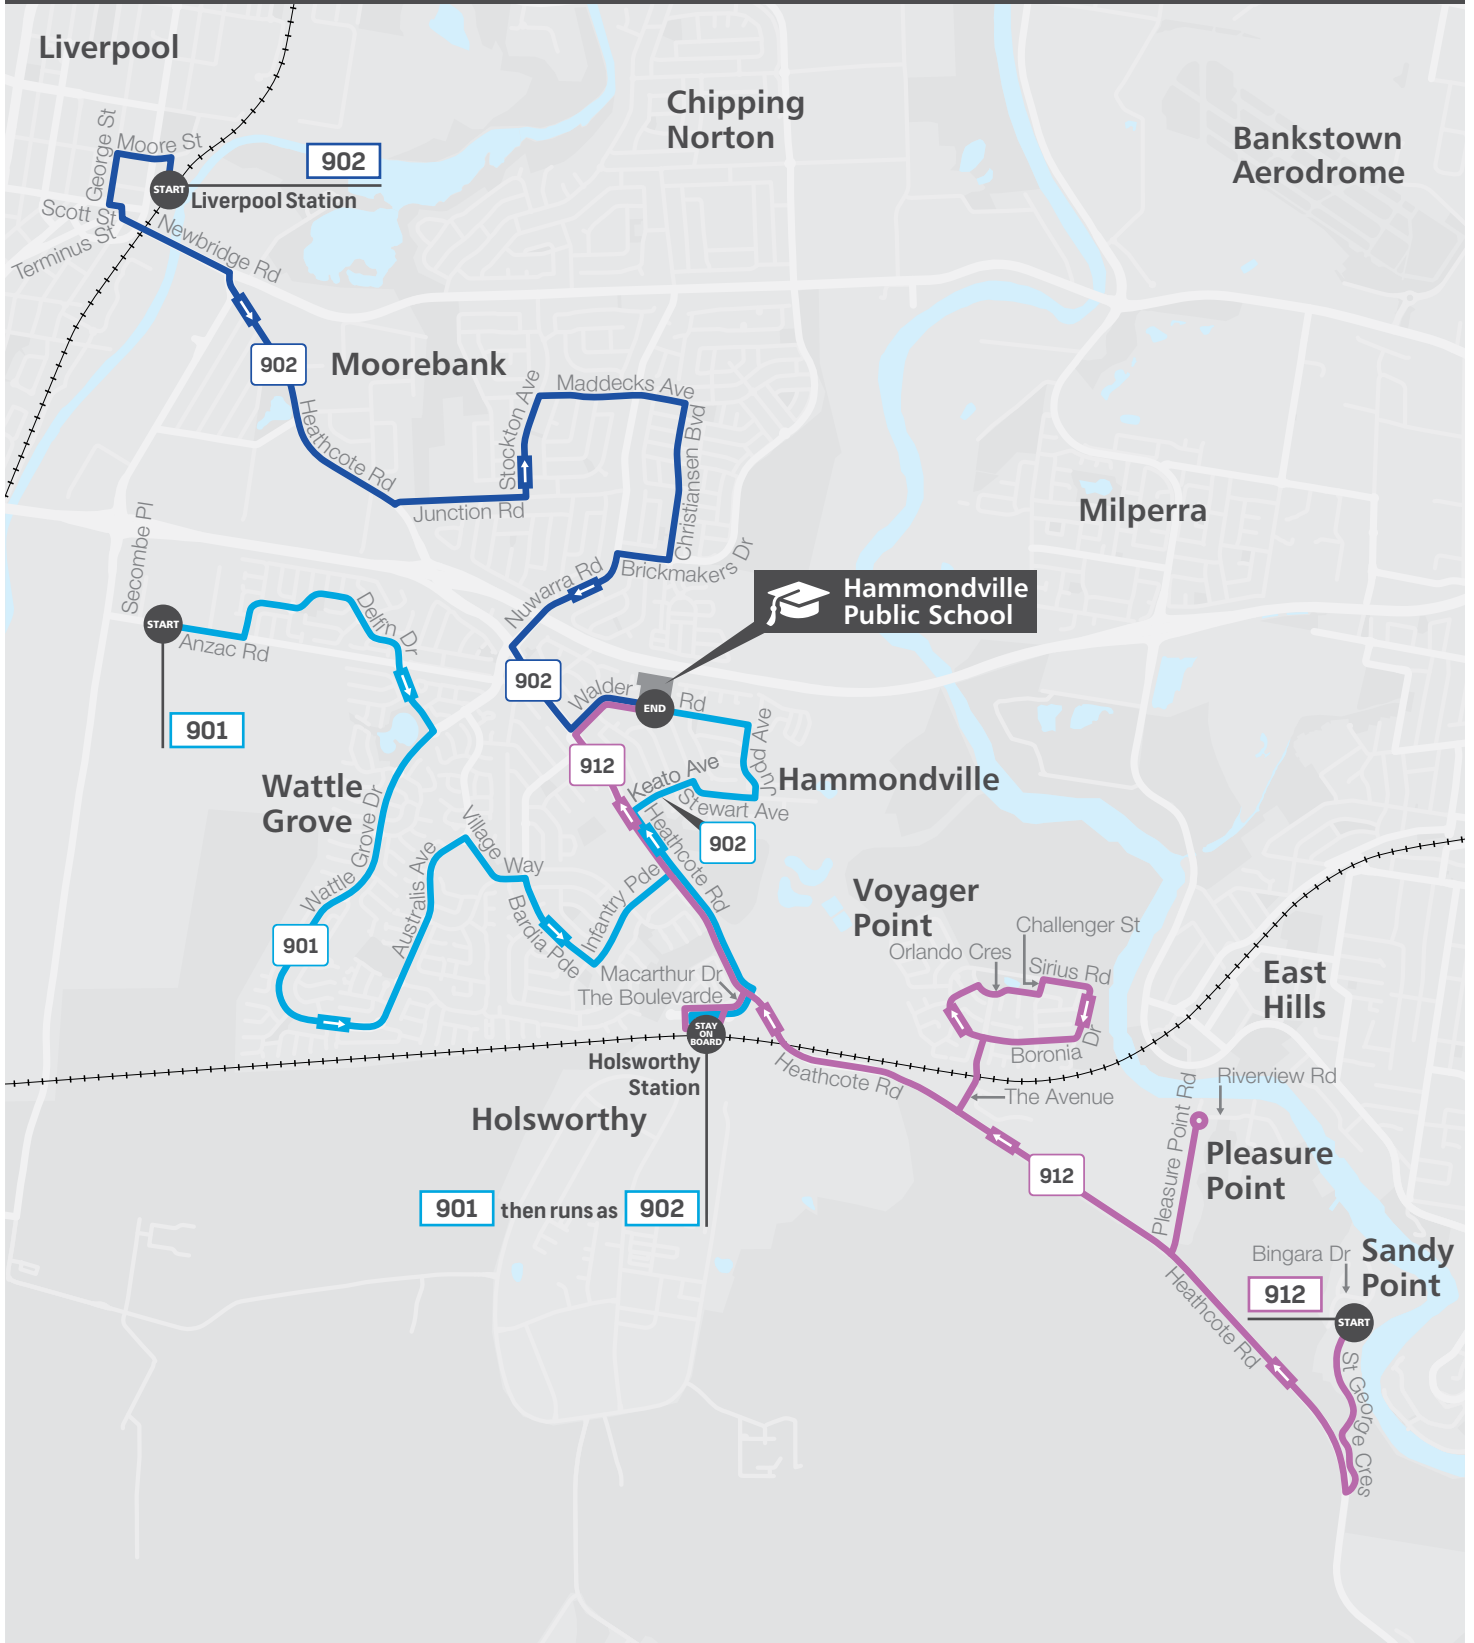

Hammondville Public School Timetable

Effective 21 June 2026

Morning bus route map

Page 2 of 4

The bus services contained in this timetable are run by Transit Systems.

For the most up-to-date times and travel options, use the Trip Planner or Departures at transportnsw.info. There may be more travel options available than those shown in this timetable.

Times are shown in 24-hour time (e.g. 5am = 05:00, 5pm = 17:00).

Information contained in this timetable is subject to change without notice. It does not include times for minor stops, short term changes, real-time information or any disruption alerts.