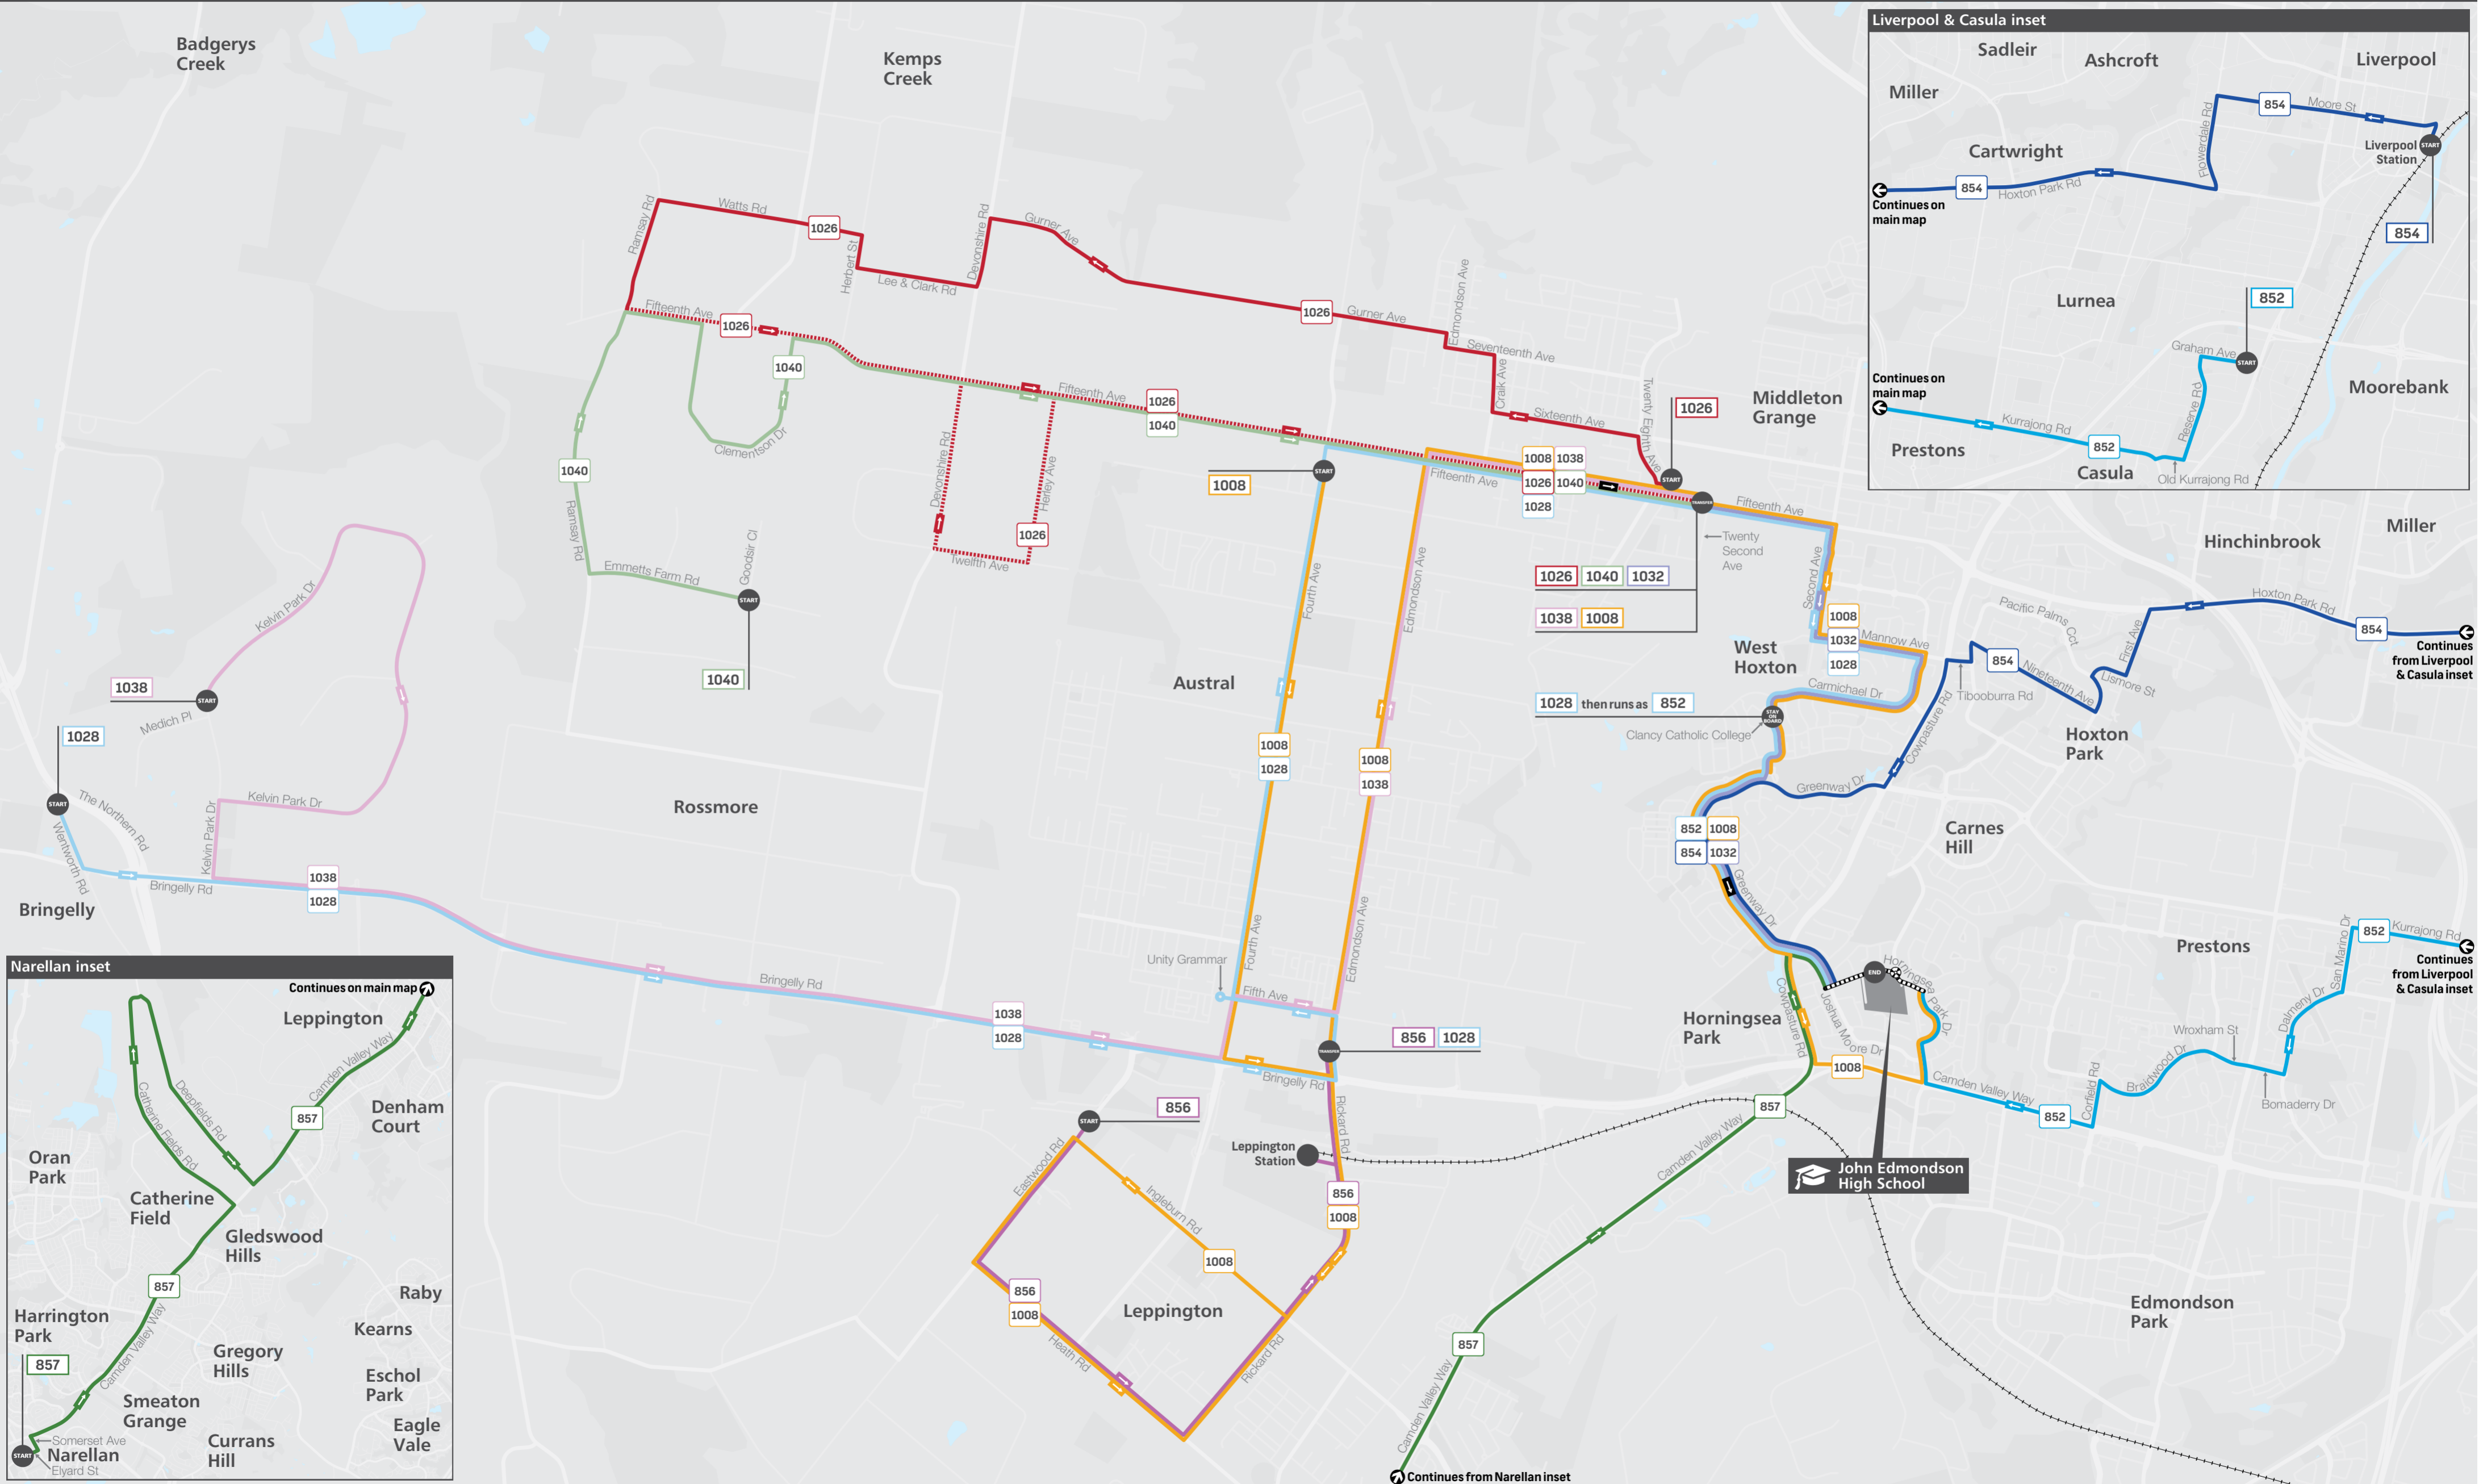

John Edmondson High School Timetable

Effective 15 June 2026

Morning bus route map

Page 3 of 6

The bus services contained in this timetable are run by Transit Systems.
For the most up-to-date times and travel options, use the Trip Planner or Departures at [transportnsw.info](https://transport.nsw.info). There may be more travel options available than those shown in this timetable.
Times are shown in 24-hour time (e.g. 5am = 05:00, 5pm = 17:00).
Information contained in this timetable is subject to change without notice. It does not include times for minor stops, short term changes, real-time information or any disruption alerts.

Barrings & Donohue/Transit Systems