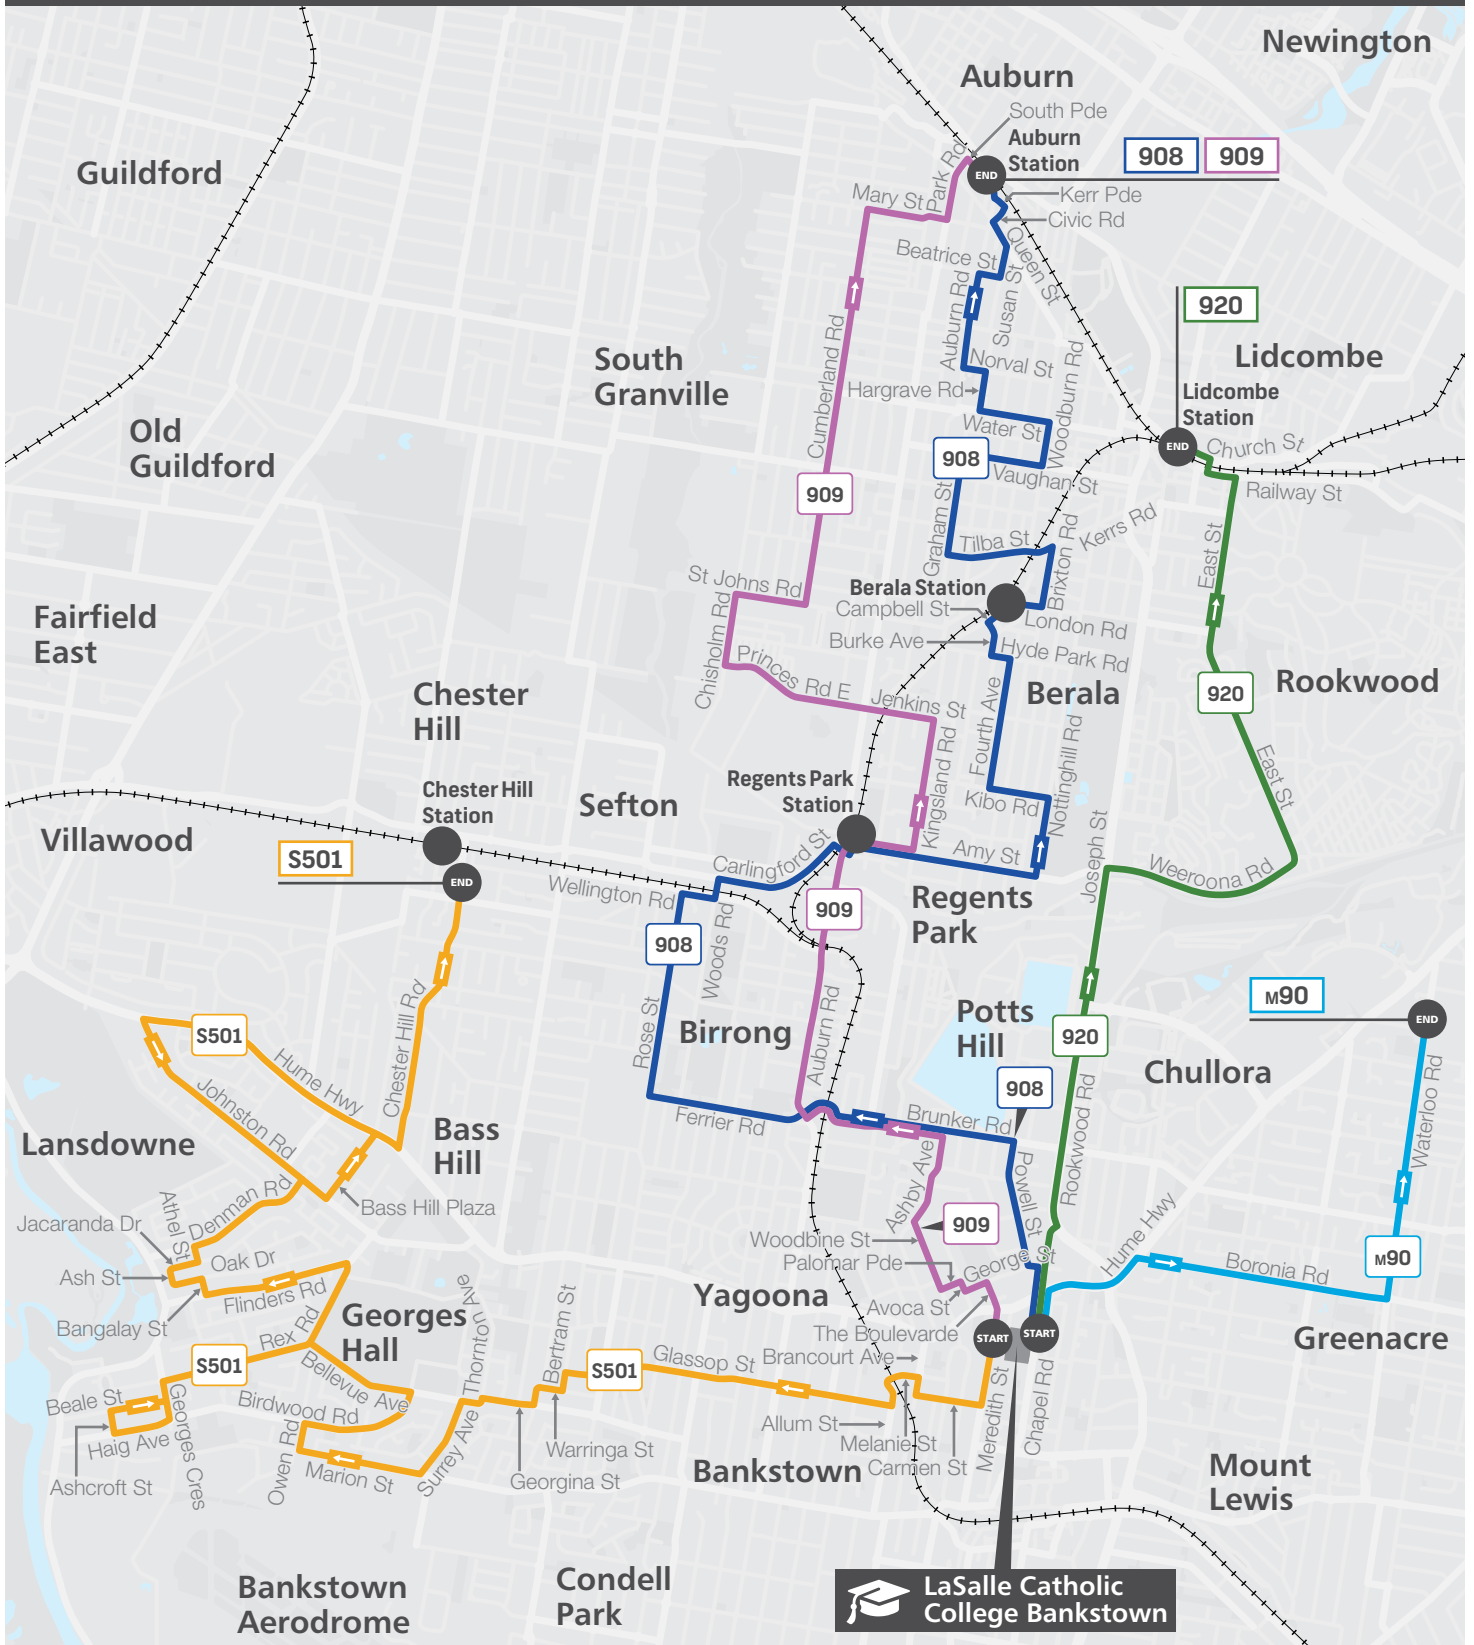

LaSalle Catholic College Bankstown Timetable

Effective 21 June 2026

Afternoon bus route map

Page 4 of 4

The bus services contained in this timetable are run by Transit Systems.

For the most up-to-date times and travel options, use the Trip Planner or Departures at transportnsw.info. There may be more travel options available than those shown in this timetable.

Times are shown in 24-hour time (e.g. 5am = 05:00, 5pm = 17:00).

Information contained in this timetable is subject to change without notice. It does not include times for minor stops, short term changes, real-time information or any disruption alerts.