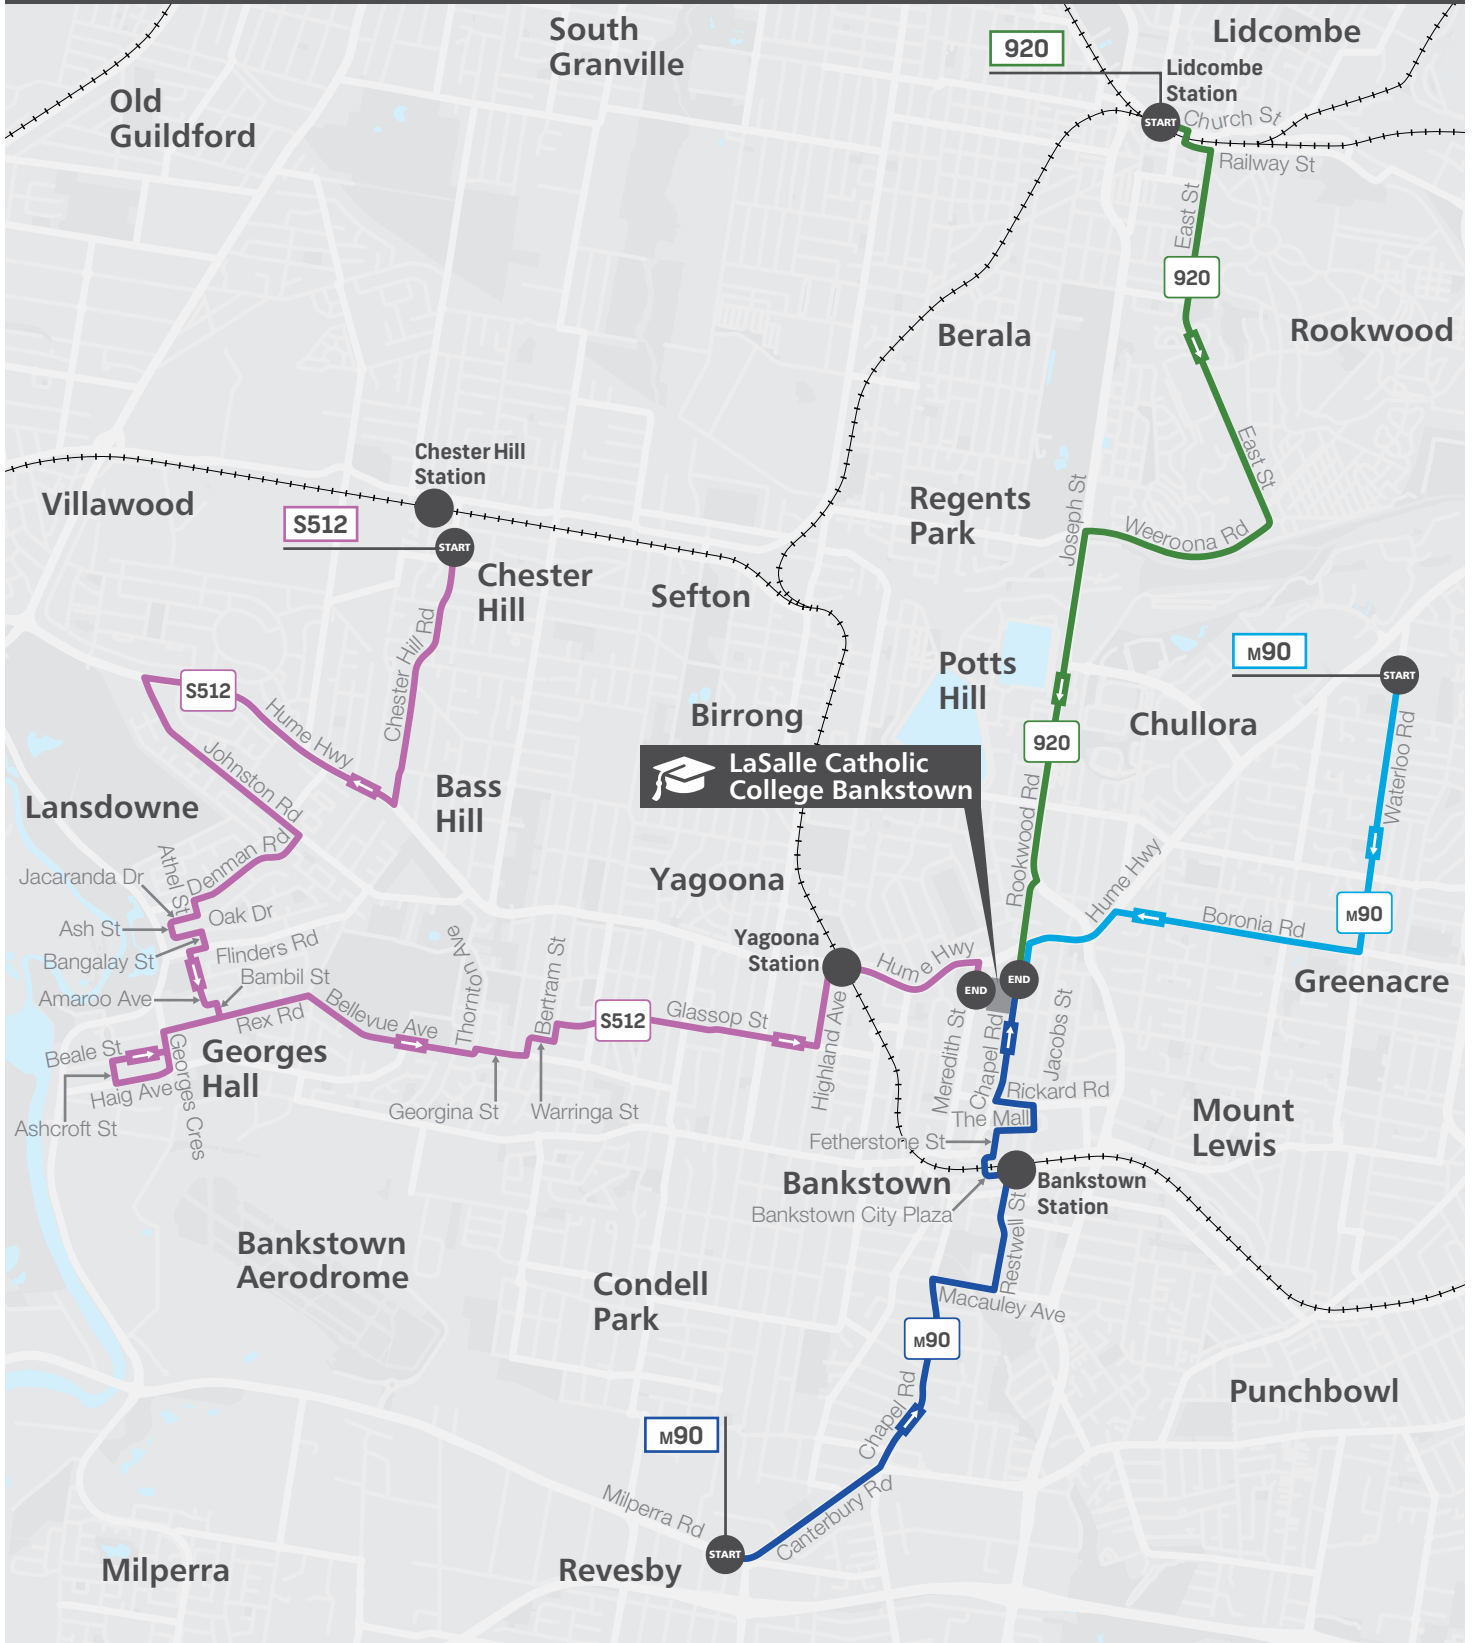

LaSalle Catholic College Bankstown Timetable

Effective 21 June 2026

Morning bus route map

Page 2 of 4

The bus services contained in this timetable are run by Transit Systems.

For the most up-to-date times and travel options, use the Trip Planner or Departures at transportnsw.info. There may be more travel options available than those shown in this timetable.

Times are shown in 24-hour time (e.g. 5am = 05:00, 5pm = 17:00).

Information contained in this timetable is subject to change without notice. It does not include times for minor stops, short term changes, real-time information or any disruption alerts.