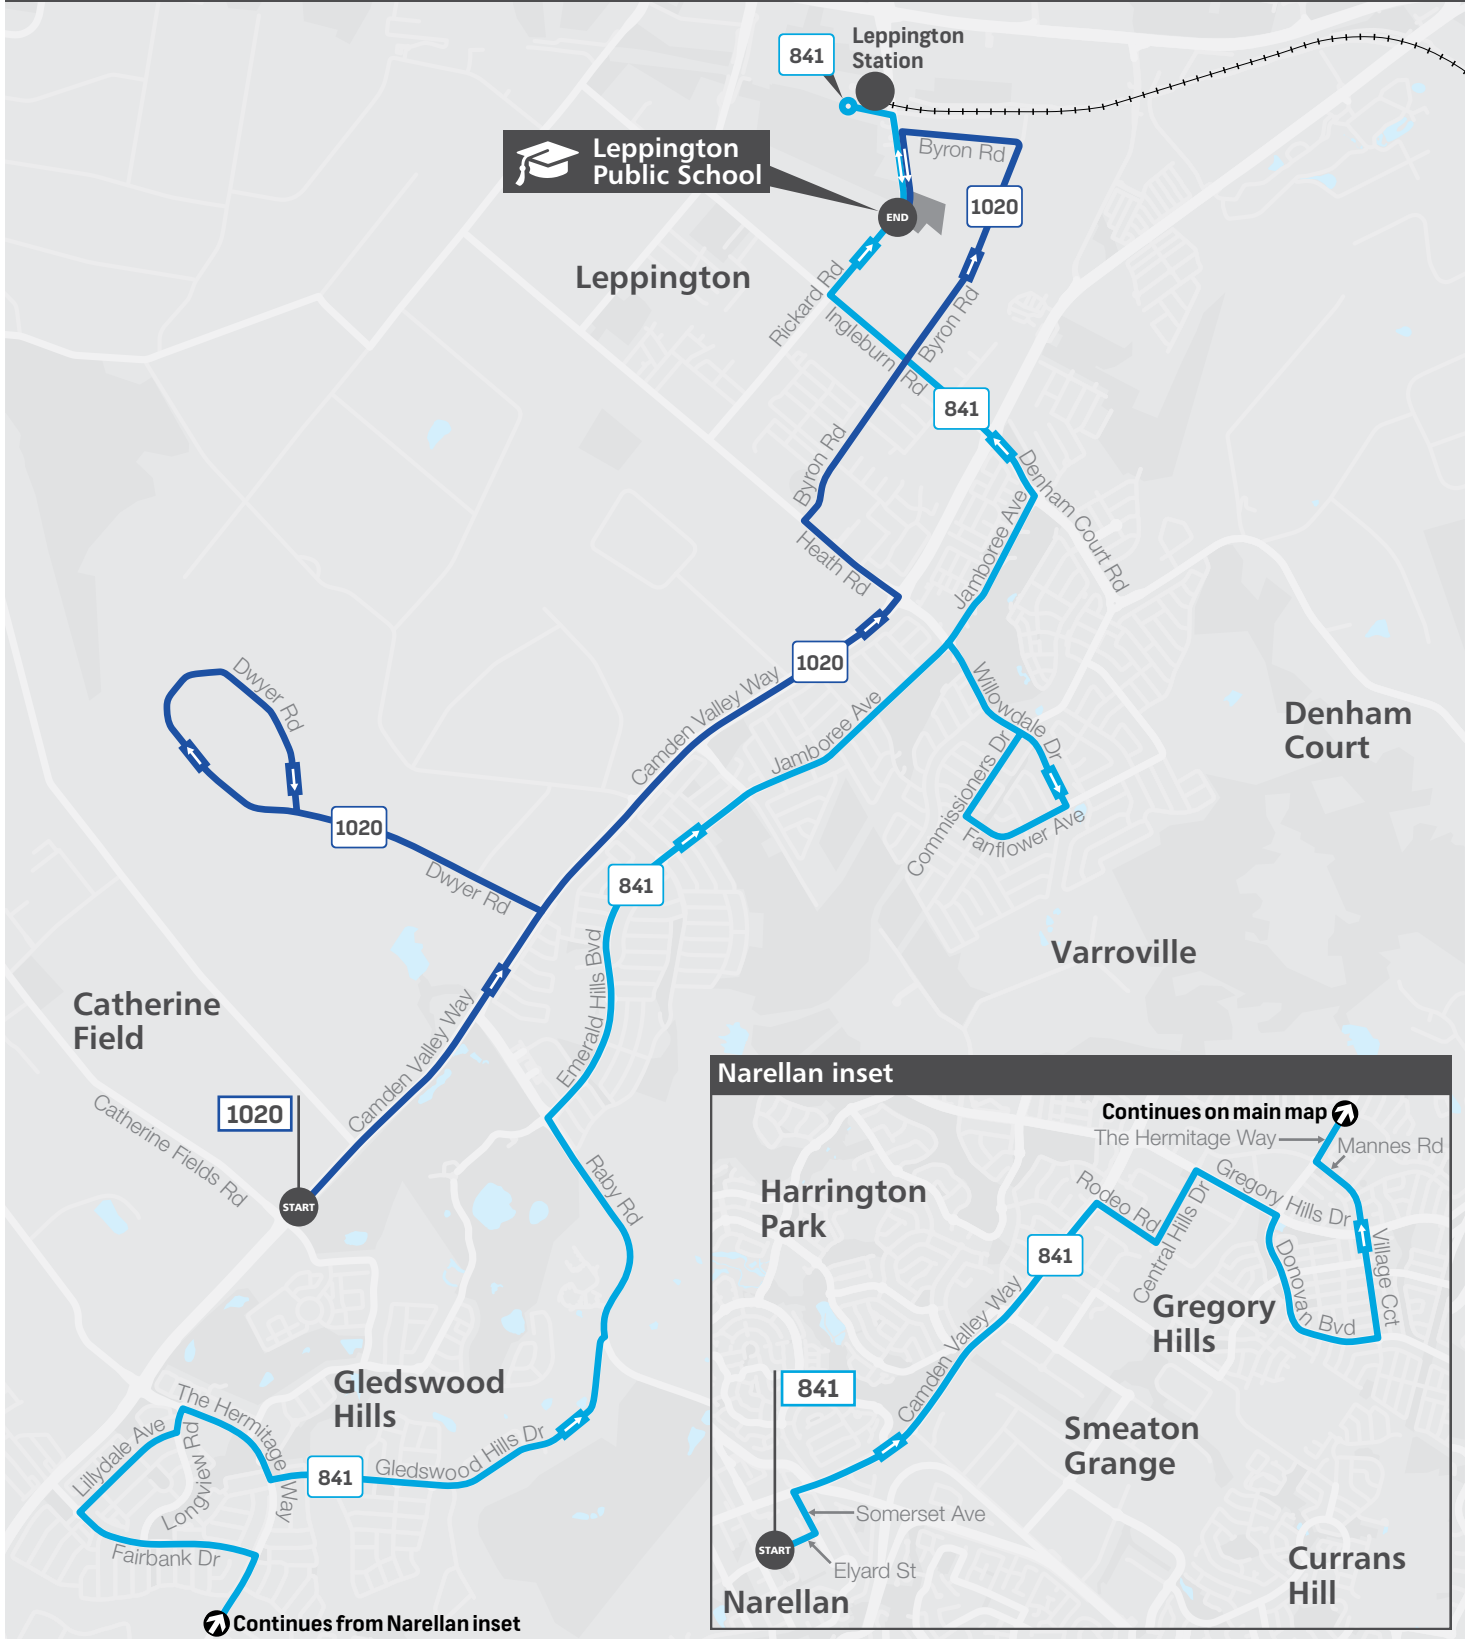

Leppington Public School Timetable

Effective 15 June 2026

Morning bus route map

Page 2 of 4

The bus services contained in this timetable are run by Transit Systems.

For the most up-to-date times and travel options, use the Trip Planner or Departures at transportnsw.info. There may be more travel options available than those shown in this timetable.

Times are shown in 24-hour time (e.g. 5am = 05:00, 5pm = 17:00).

Information contained in this timetable is subject to change without notice. It does not include times for minor stops, short term changes, real-time information or any disruption alerts.