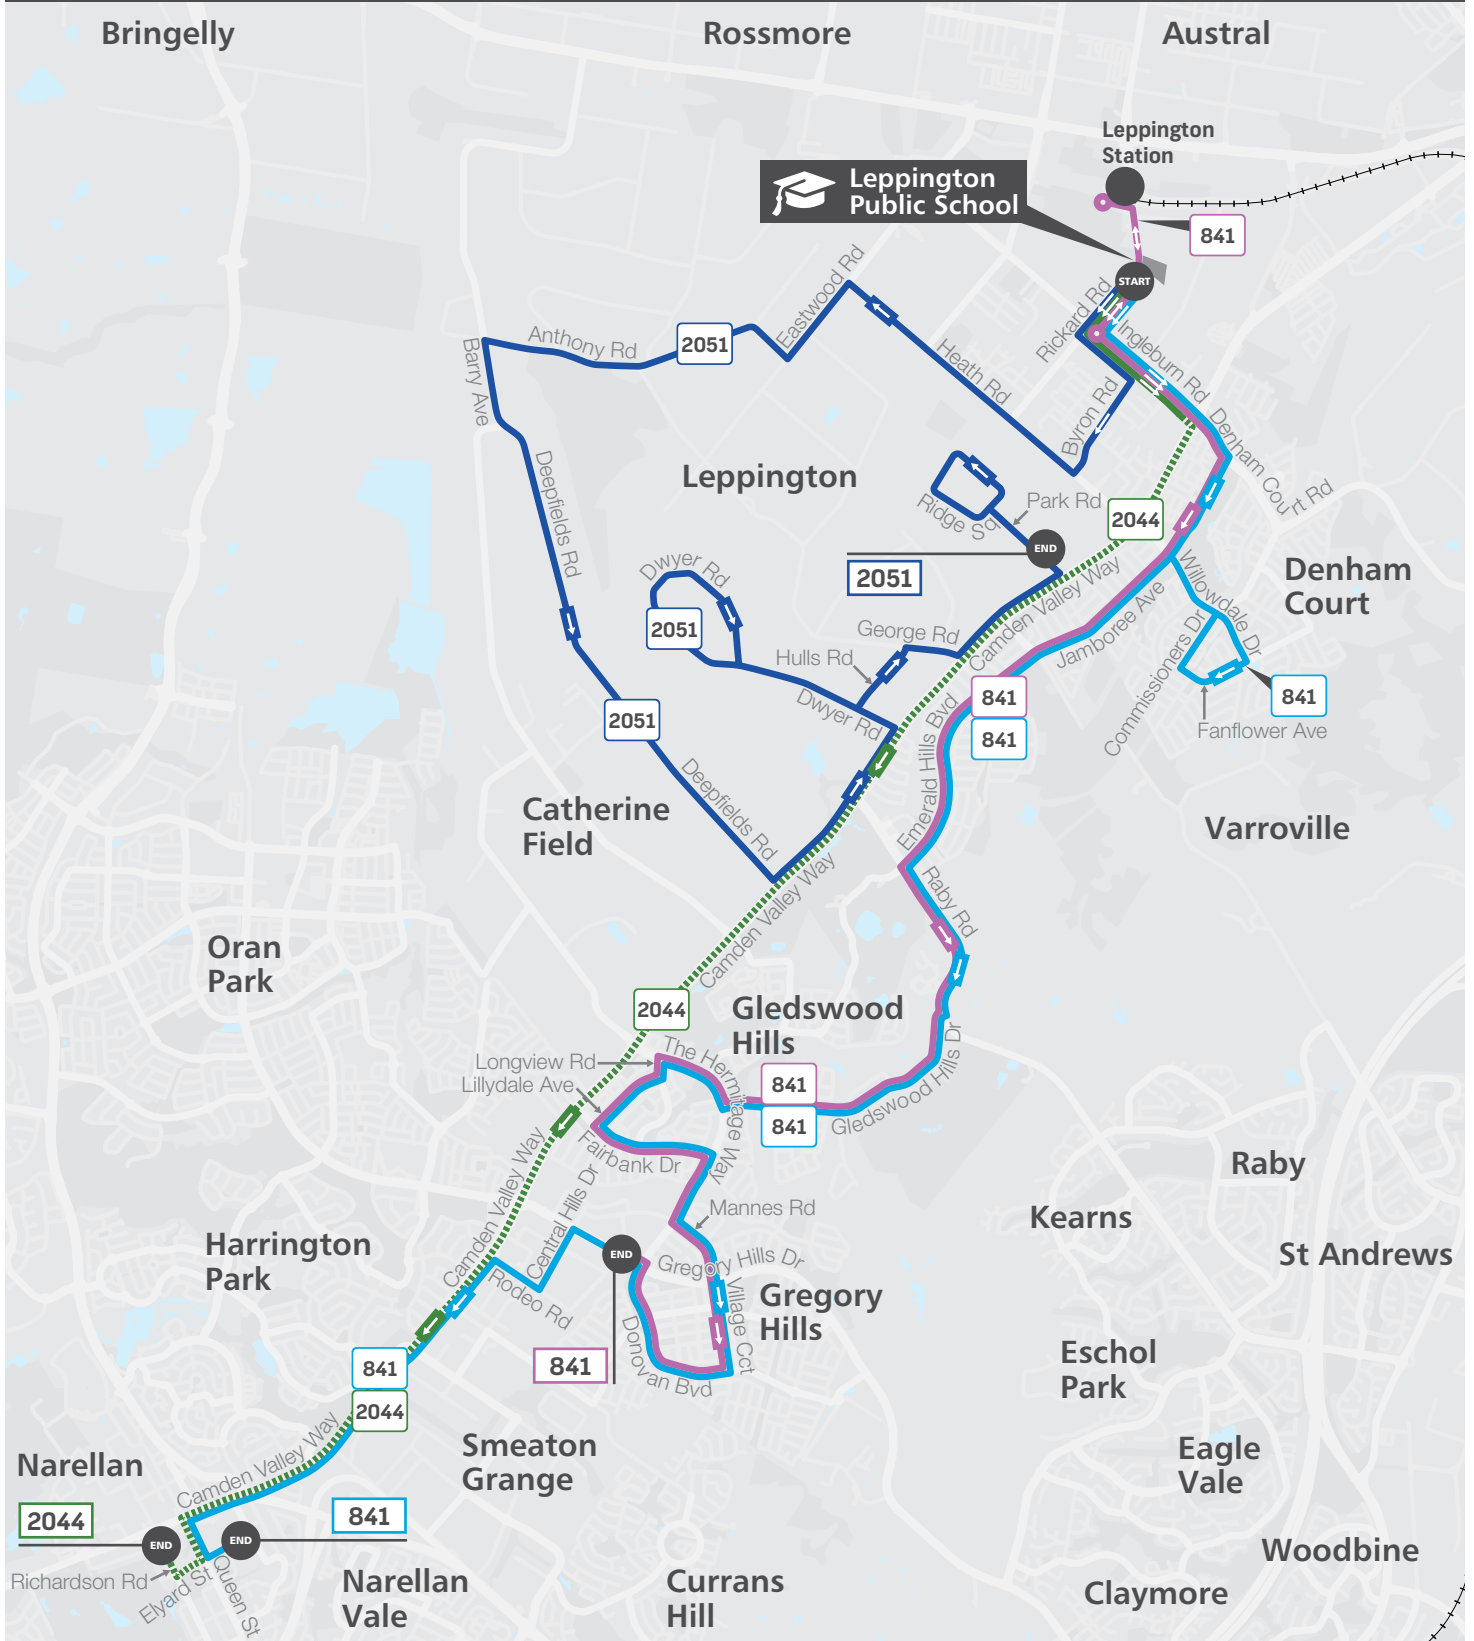

Leppington Public School Timetable

Effective 15 June 2026

Afternoon bus route map

Page 4 of 4

The bus services contained in this timetable are run by Transit Systems.

For the most up-to-date times and travel options, use the Trip Planner or Departures at transportsw.info. There may be more travel options available than those shown in this timetable.

Times are shown in 24-hour time (e.g. 5am = 05:00, 5pm = 17:00).

Information contained in this timetable is subject to change without notice. It does not include times for minor stops, short term changes, real-time information or any disruption alerts.