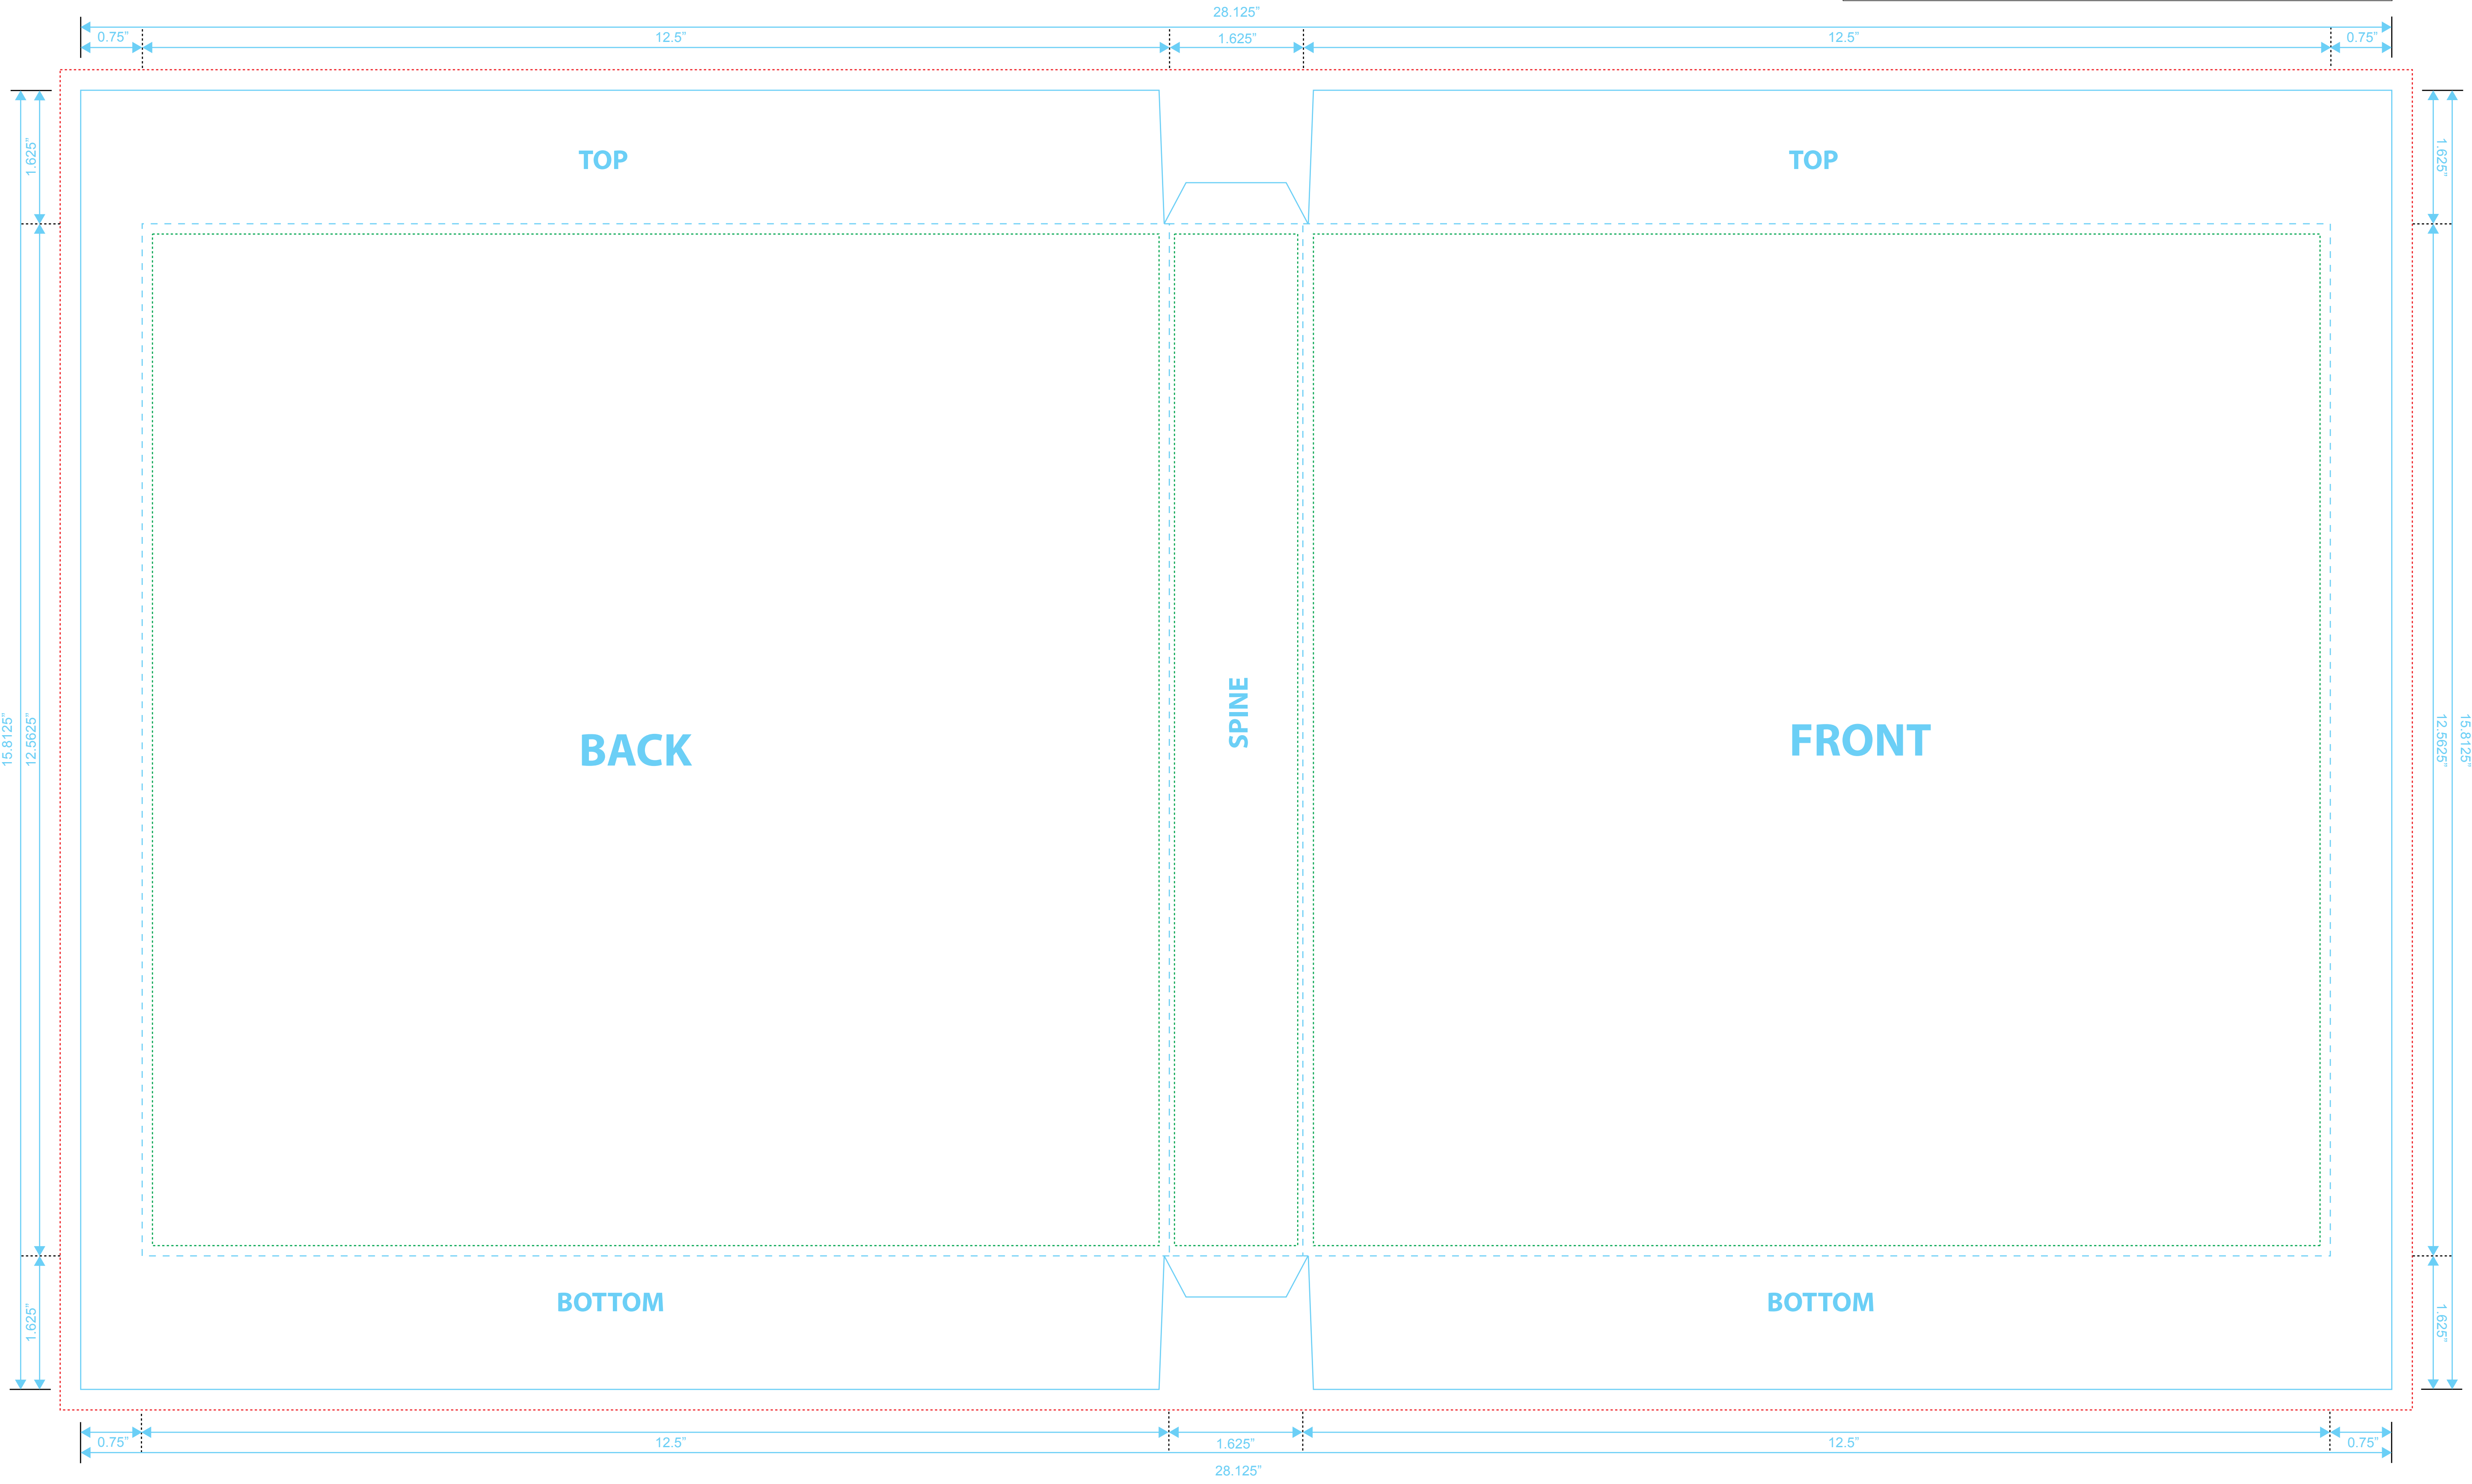

12" Vinyl Slipcase
 Reference: 1.625" Capacity
 Style: 1 Panel
 Size: 28.125" x 15.8125"

Type Safety
 Bleed Line
 Crop Line ———

OPENING

OPENING