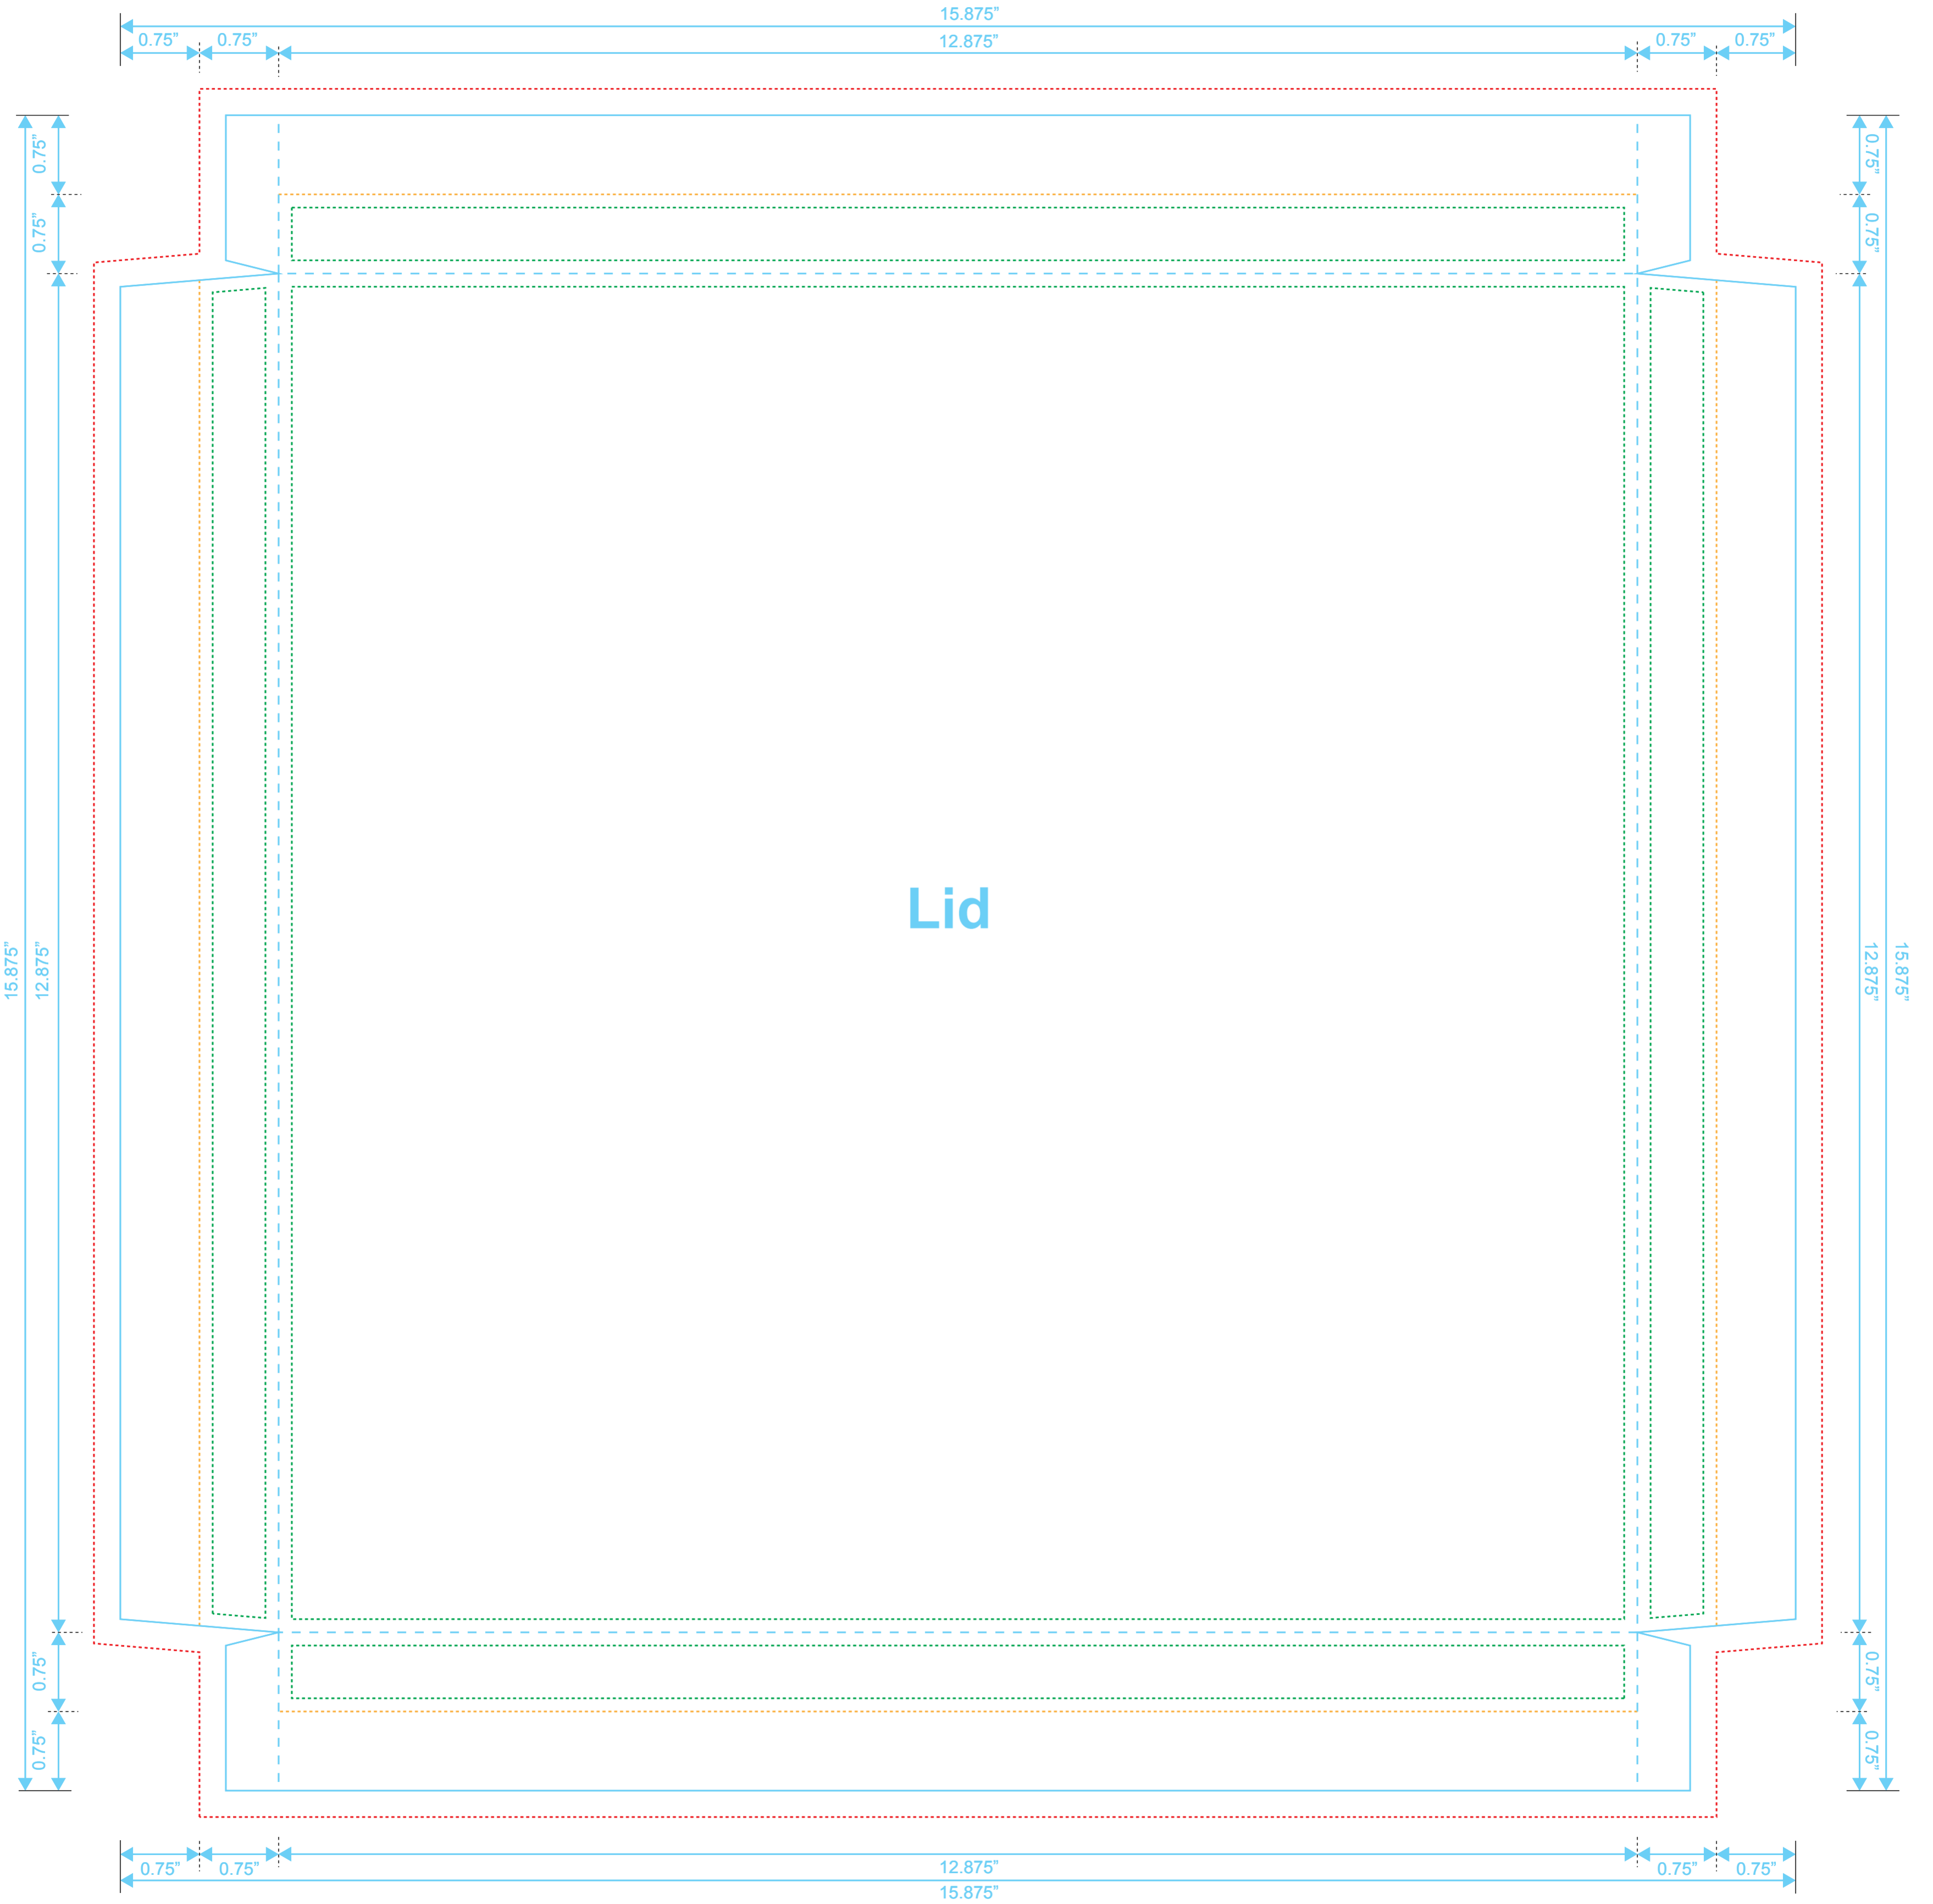

12" Vinyl Box Set

Reference: 0.75" Capacity

Style: 1 Panel

Size: 15.875" x 15.875"

Turn In 

Type Safety 

Bleed Line 

Crop Line 

12" Vinyl Box Set

Reference: 0.75" Capacity
Style: 1 Panel
Size: 15.625" x 15.625"

- Turn In
- Type Safety
- Bleed Line
- Crop Line