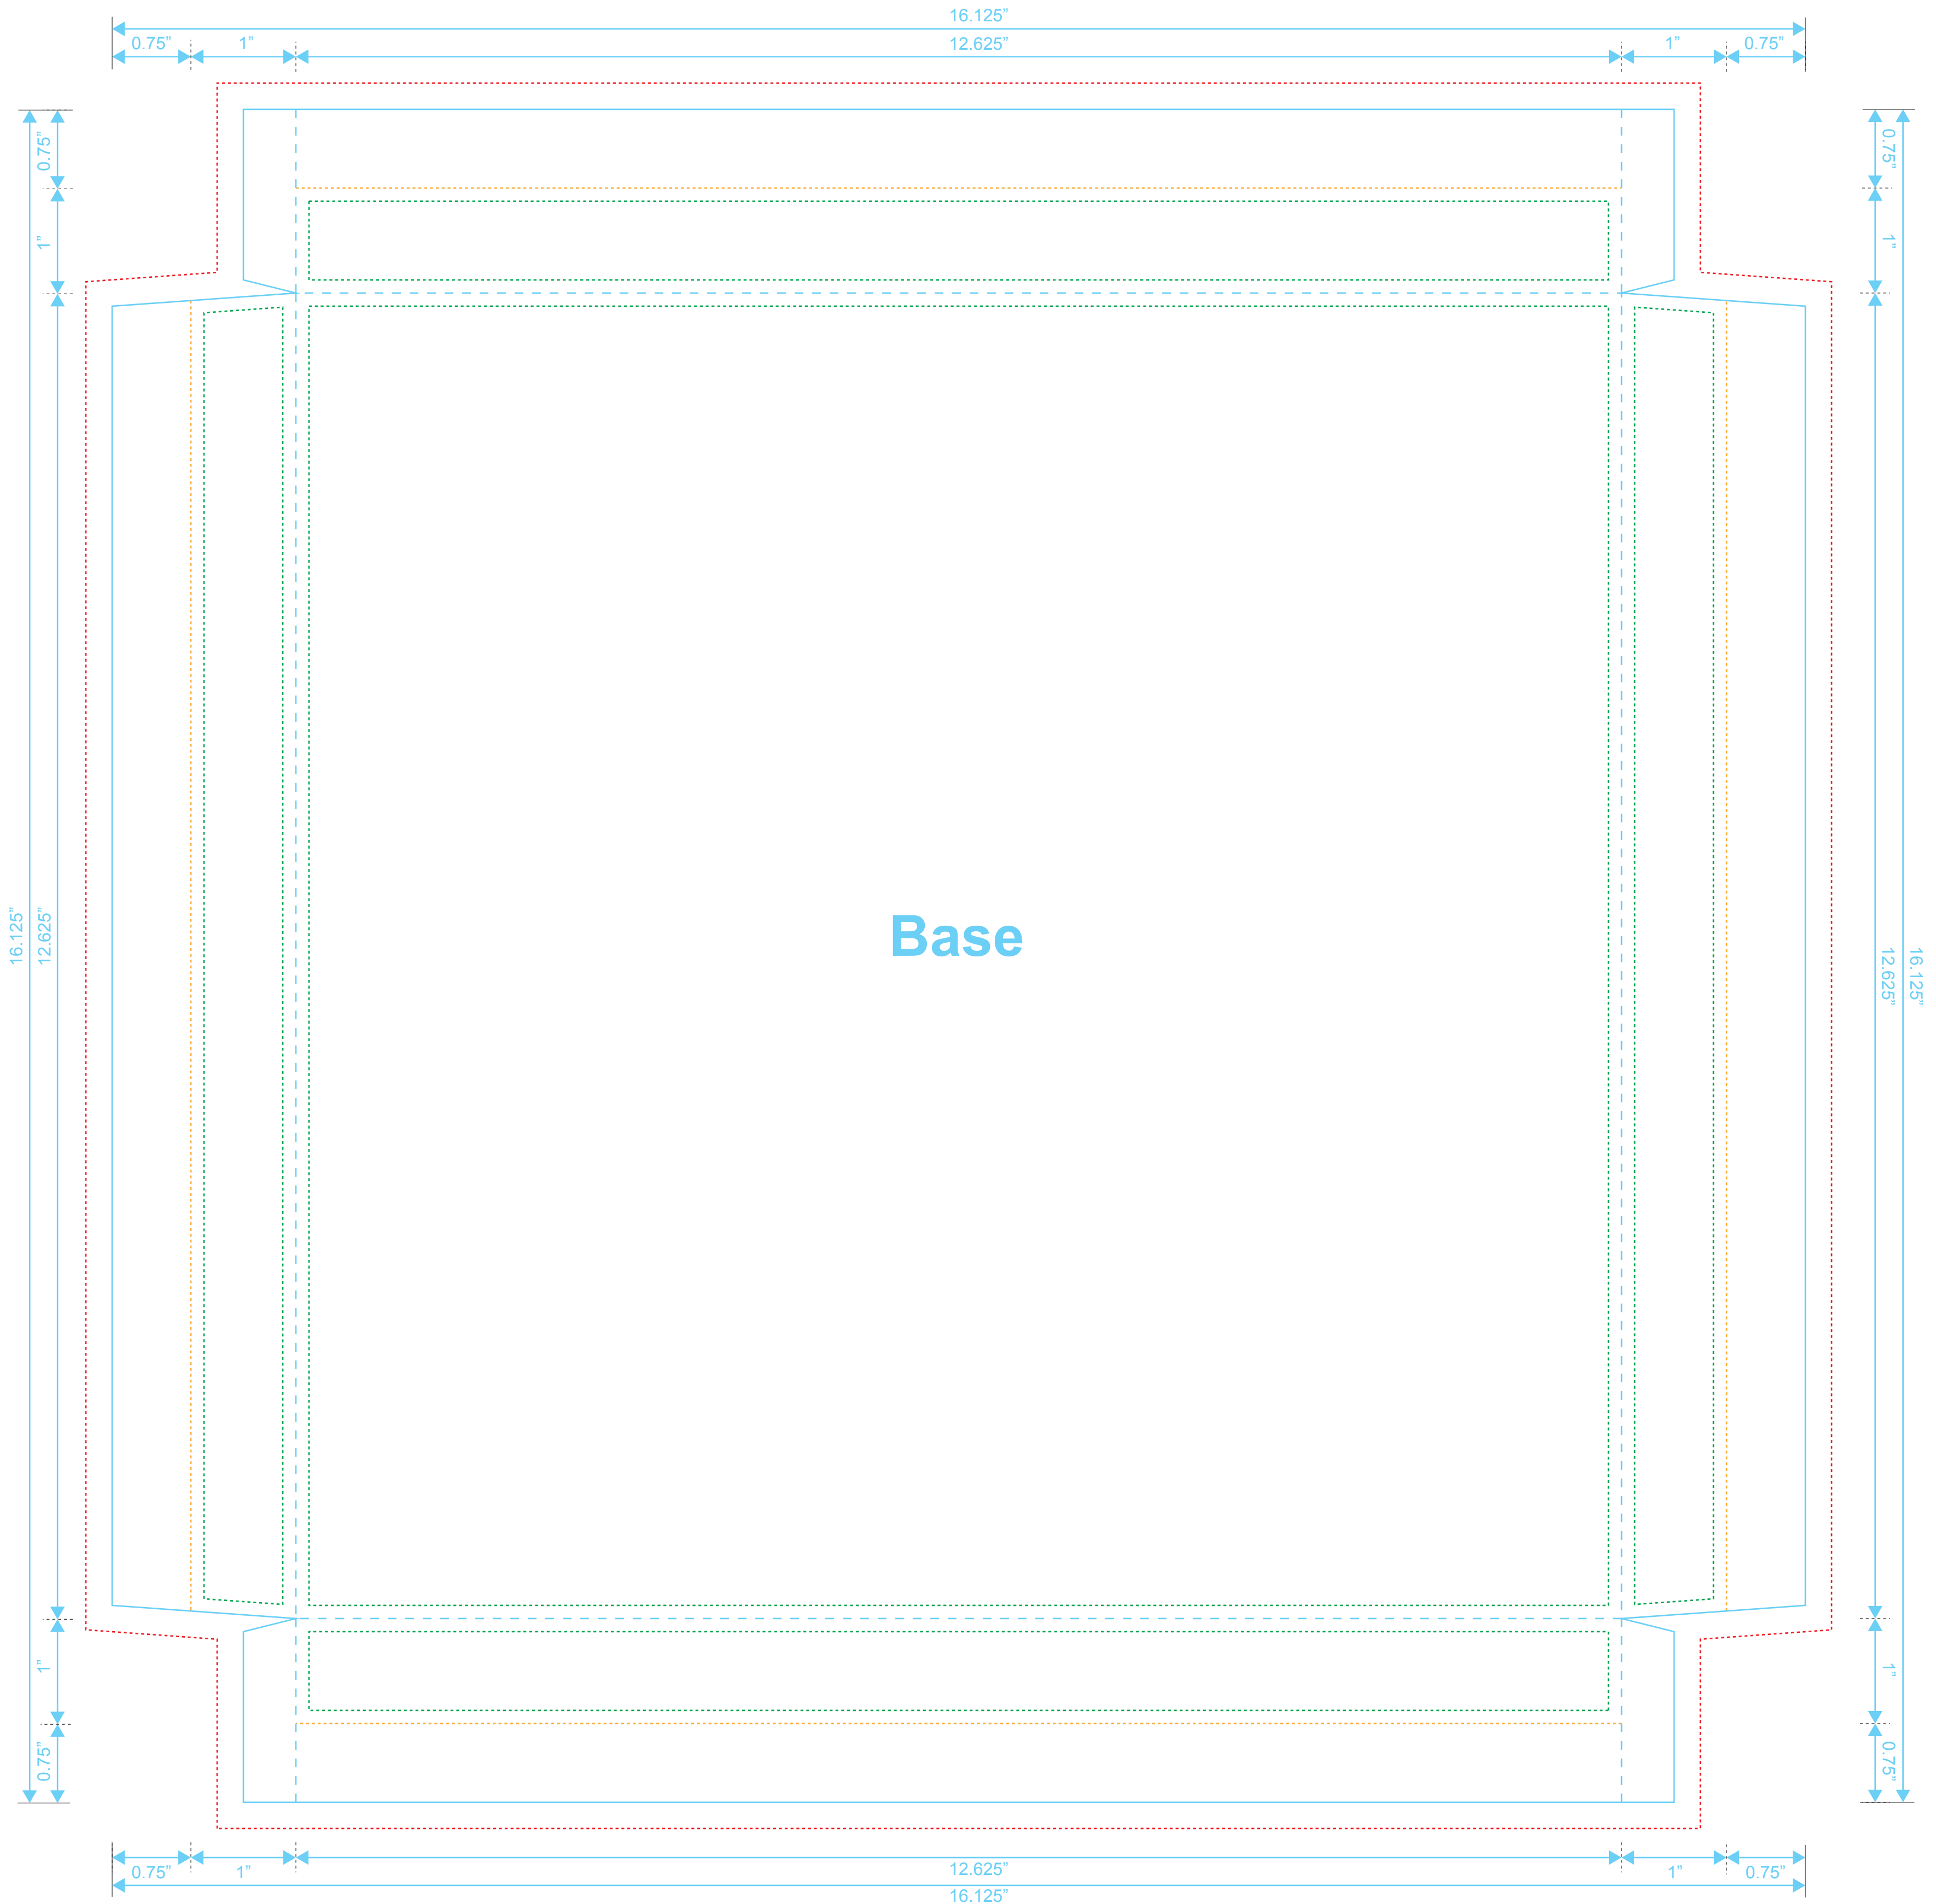

12" Vinyl Box Set

Reference: 1" Capacity
Style: 1 Panel
Size: 16.125" x 16.125"

- Turn In 
- Type Safety 
- Bleed Line 
- Crop Line 

12" Vinyl Box Set

Reference: 1" Capacity
Style: 1 Panel
Size: 16.375" x 16.375"

- Turn In
- Type Safety
- Bleed Line
- Crop Line