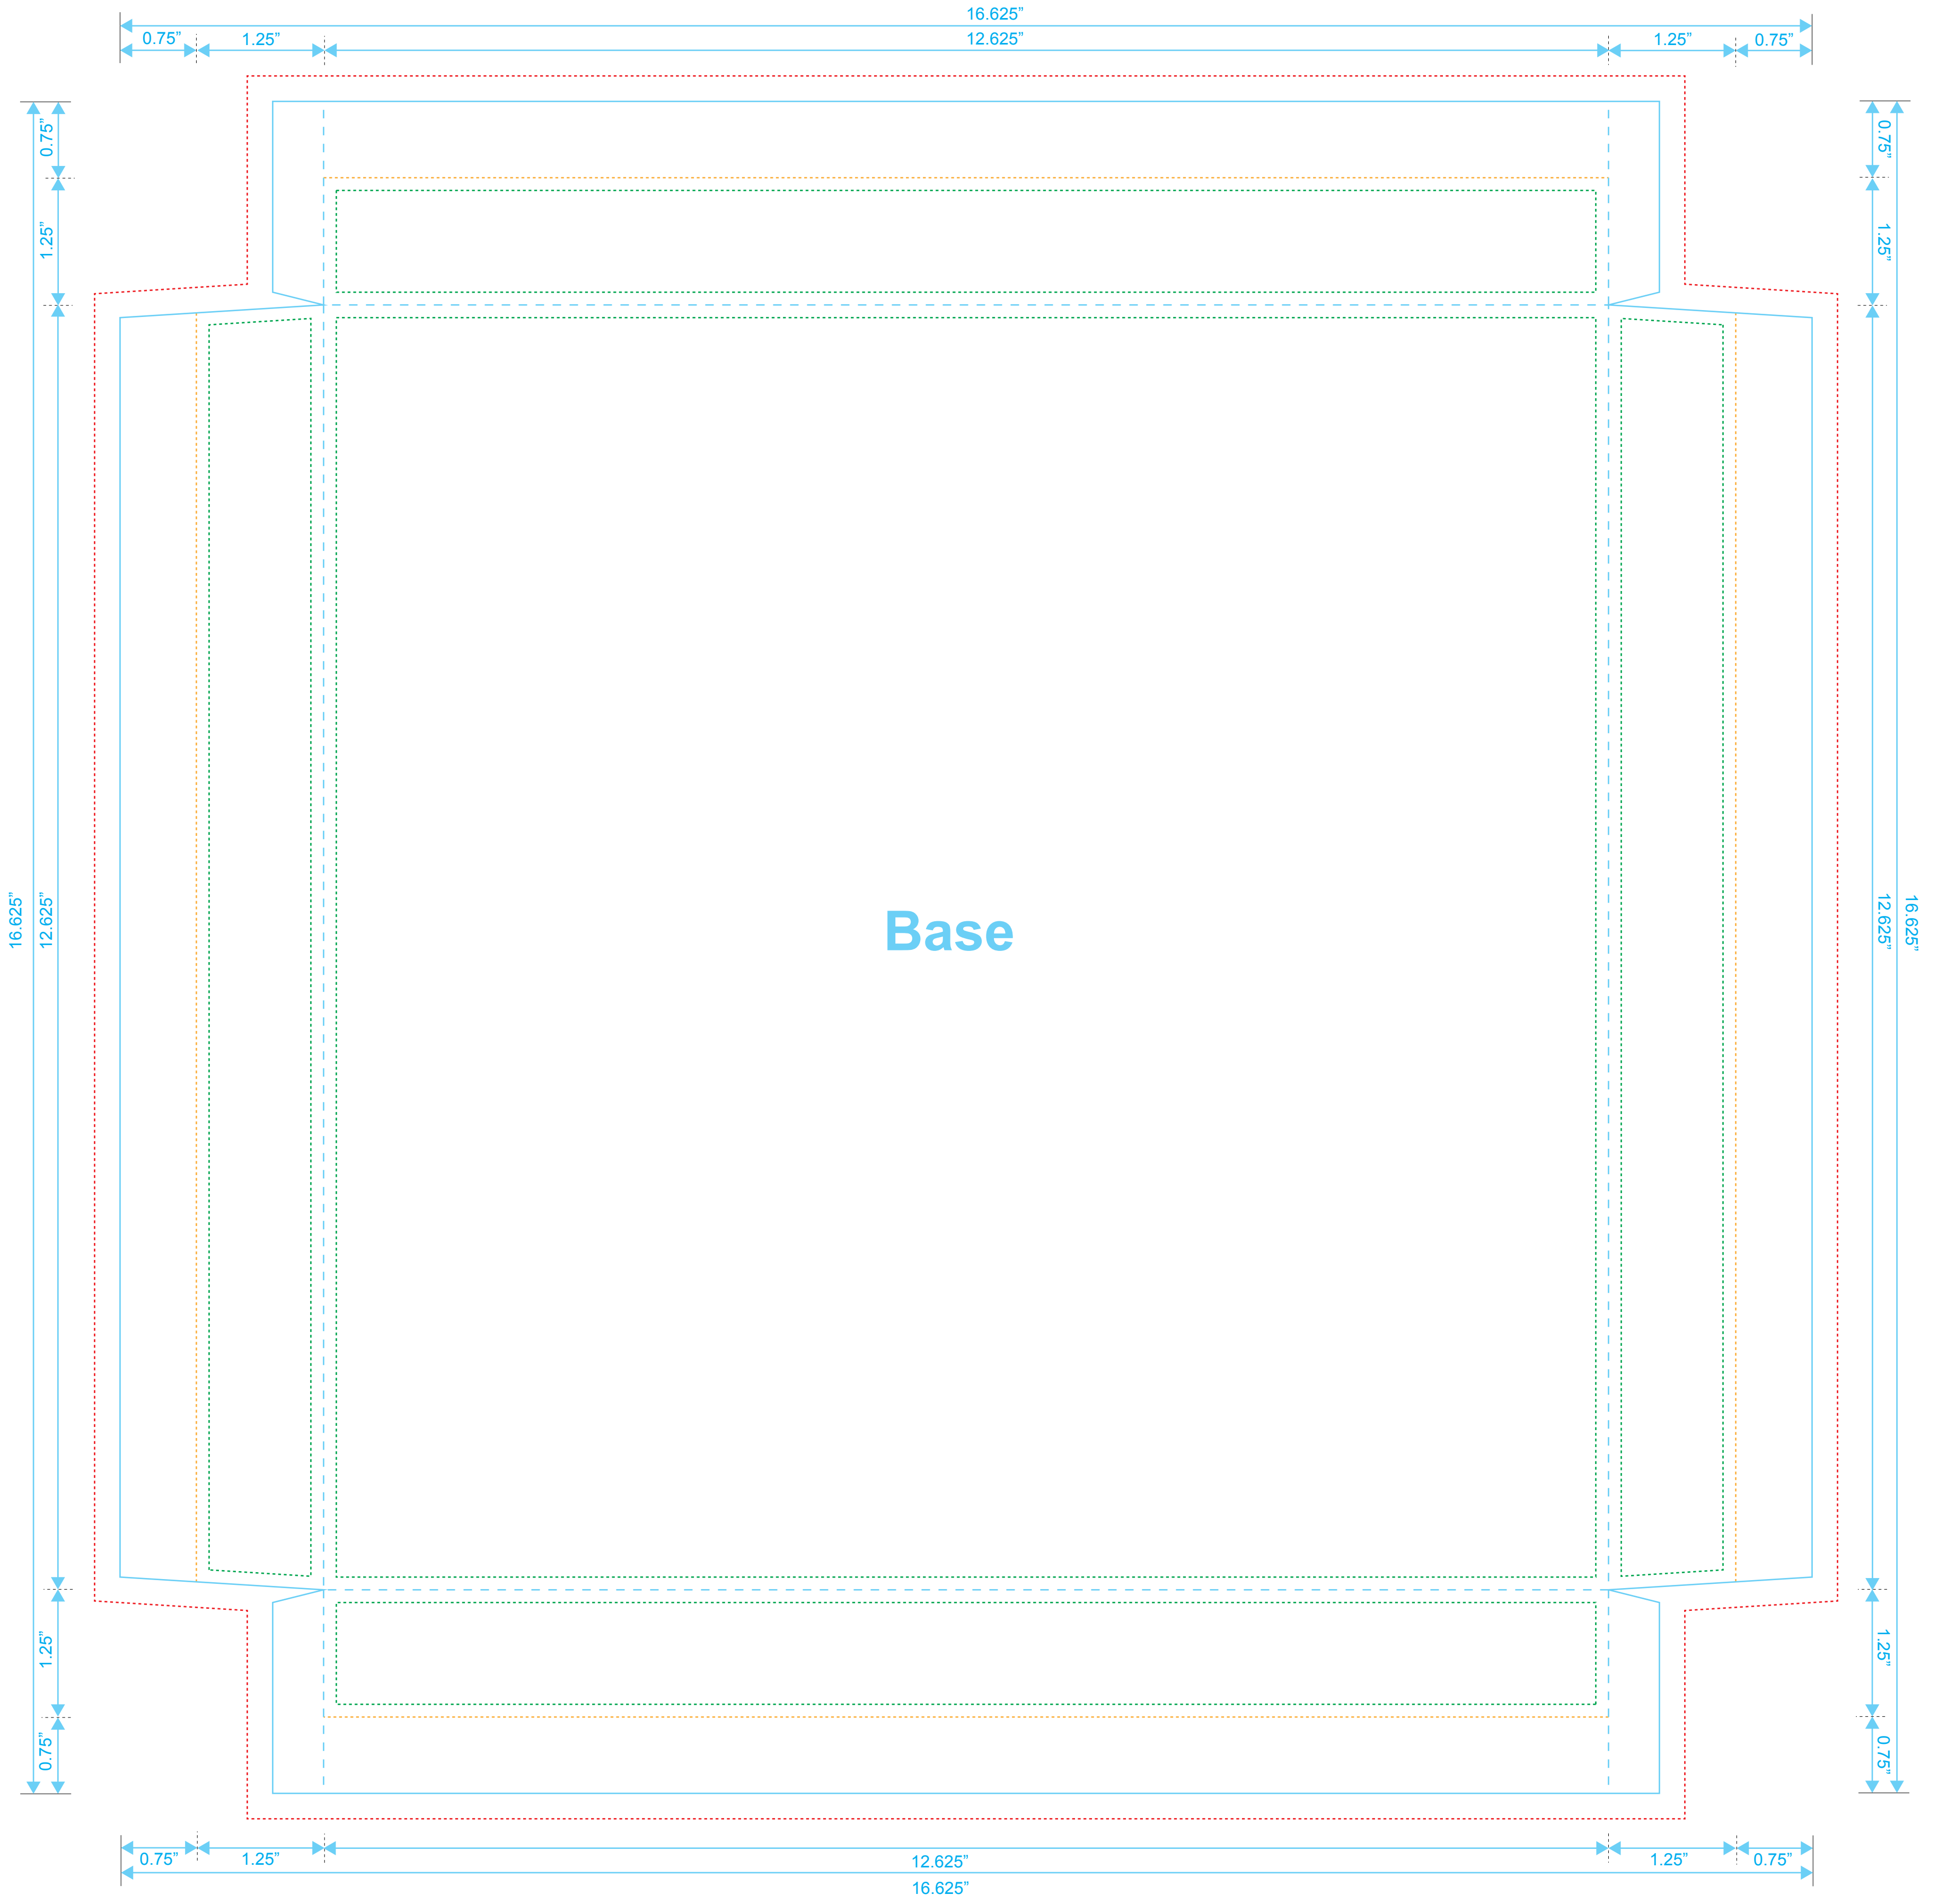

12" Vinyl Box Set

Reference: 1.25" Capacity
Style: 1 Panel
Size: 16.625" x 16.625"

- Turn In 
- Type Safety 
- Bleed Line 
- Crop Line 

12" Vinyl Box Set

Reference: 1.25" Capacity

Style: 1 Panel

Size: 16.875" x 16.875"

Turn In 

Type Safety 

Bleed Line 

Crop Line 