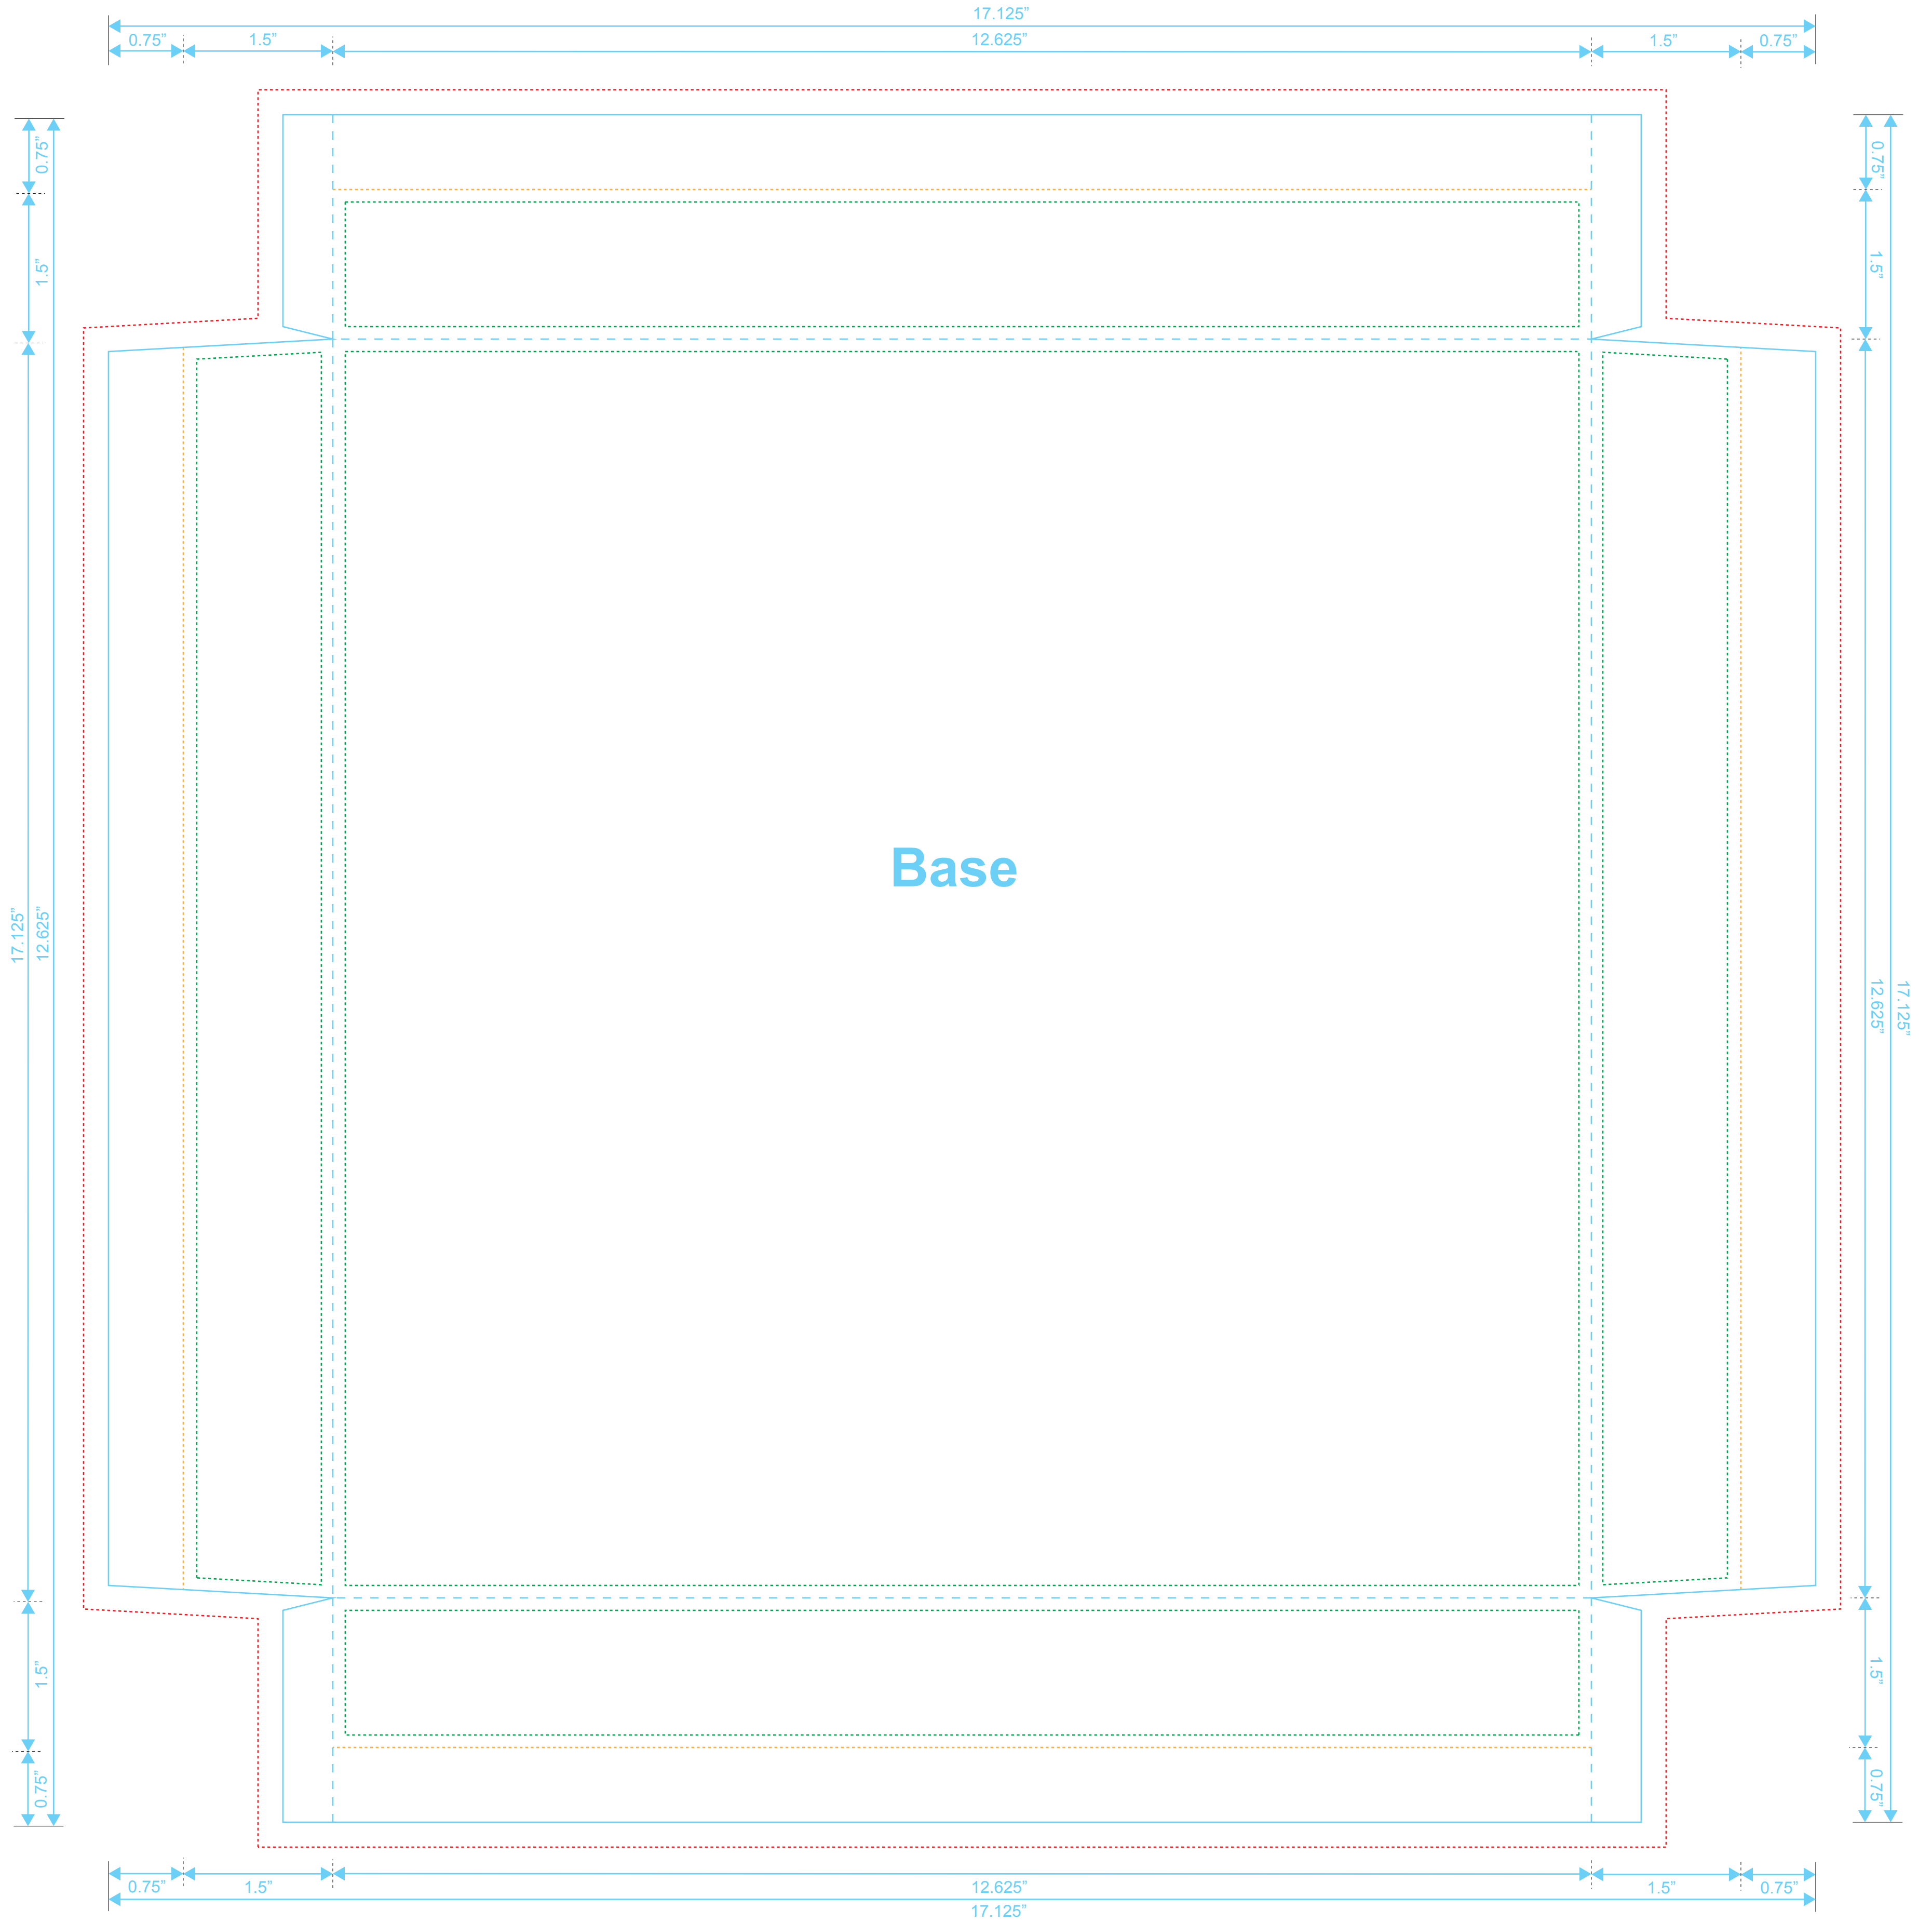

# 12" Vinyl Box Set

Reference: 1.5" Capacity  
Style: 1 Panel  
Size: 17.125" x 17.125"

- Turn In 
- Type Safety 
- Bleed Line 
- Crop Line 

# 12" Vinyl Box Set

Reference: 1.5" Capacity  
Style: 1 Panel  
Size: 17.375" x 17.375"

- Turn In 
- Type Safety 
- Bleed Line 
- Crop Line 