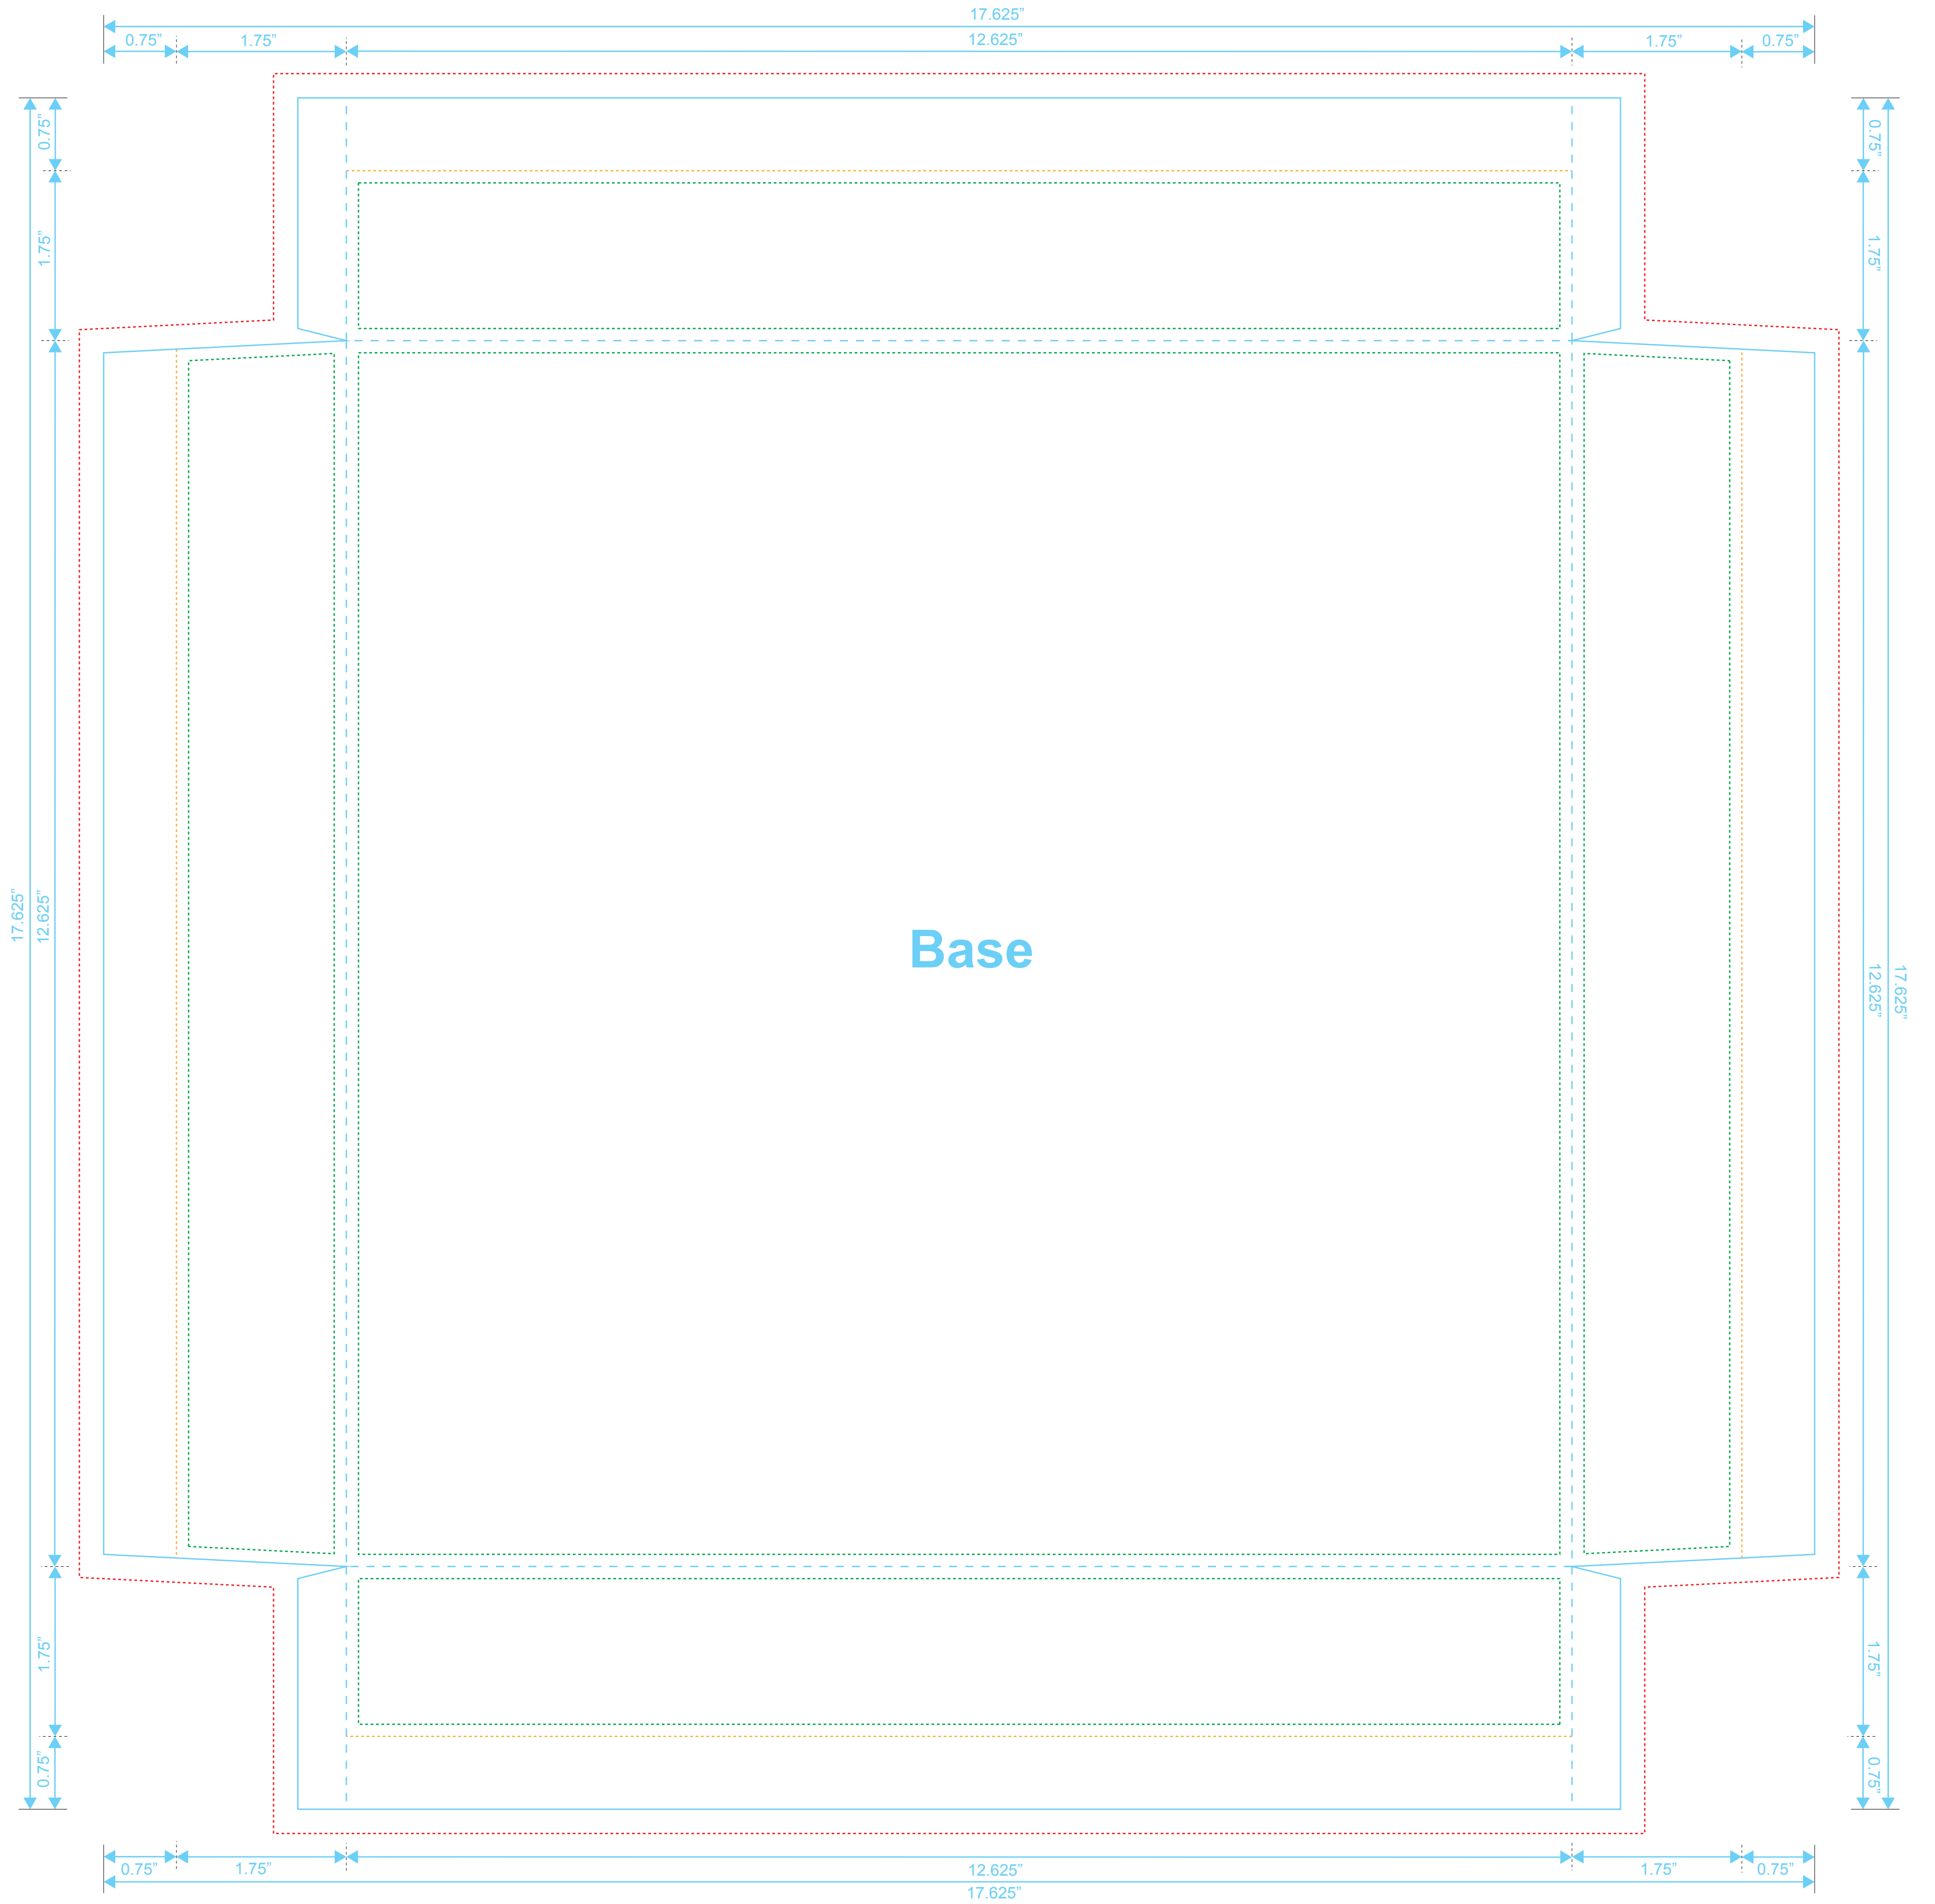

12" Vinyl Box Set

Reference: 1.75" Capacity
Style: 1 Panel
Size: 17.625" x 17.625"

- Turn In 
- Type Safety 
- Bleed Line 
- Crop Line 

12" Vinyl Box Set

Reference: 1.75" Capacity
Style: 1 Panel
Size: 17.875" x 17.875"

- Turn In -----
- Type Safety -----
- Bleed Line -----
- Crop Line -----